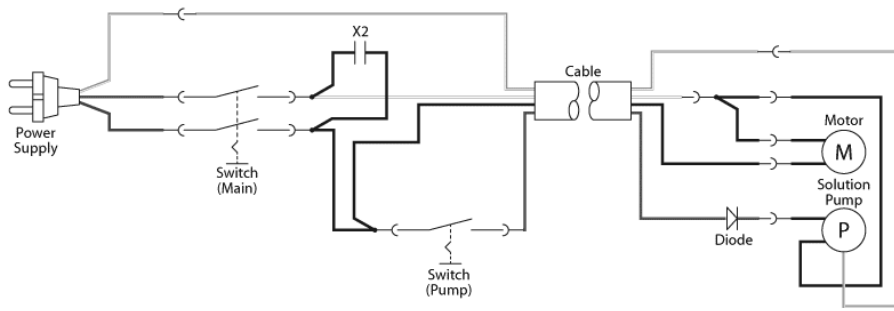

Pos.	Artikel-Nr.	Menge	Variante	Notes
1	107414842	1	Netzkabel EU, abnehmbar, 15 m	
1	107414843	1	DETACHABLE CORD 15M GB	
2	107413516	1	SWITCH MAIN	
3	107413517	1	SWITCH F.PUMP	
4	107413507	1	MOTOR HOUSING	
5	107413494	1	DOSING PUMP ALTO