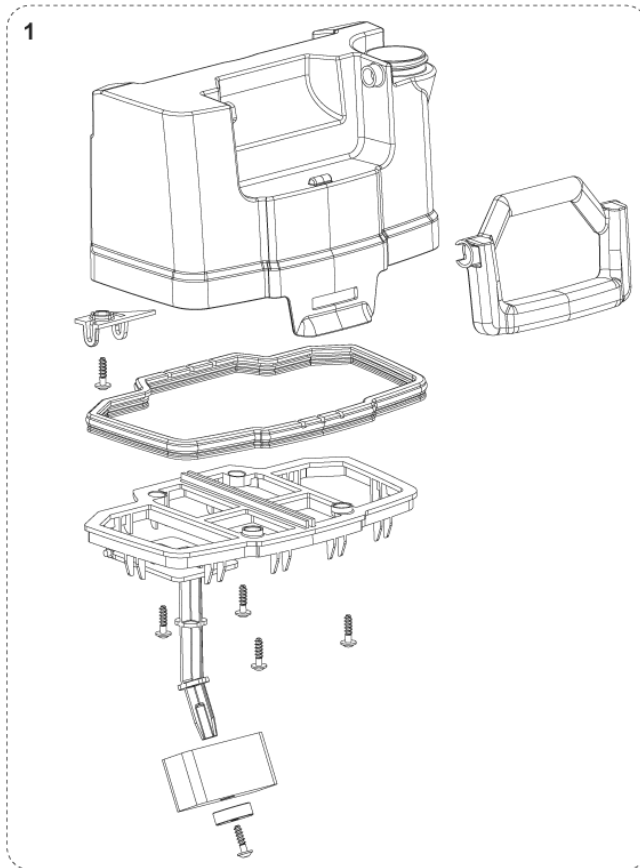

RECOVERY TANK

SCRUBTEC 130 E ALT

2017.11.02

2016.05.24

Pos.	Artikel-Nr.	Menge	Variante	Notes
1	107413528	1	Schmutzwassertank ALTO-BLUE	
2	107413484	1	CAP FOR RECOVERY TANK	
3	107413514	1	RECOVERY TANK ALTO BLUE