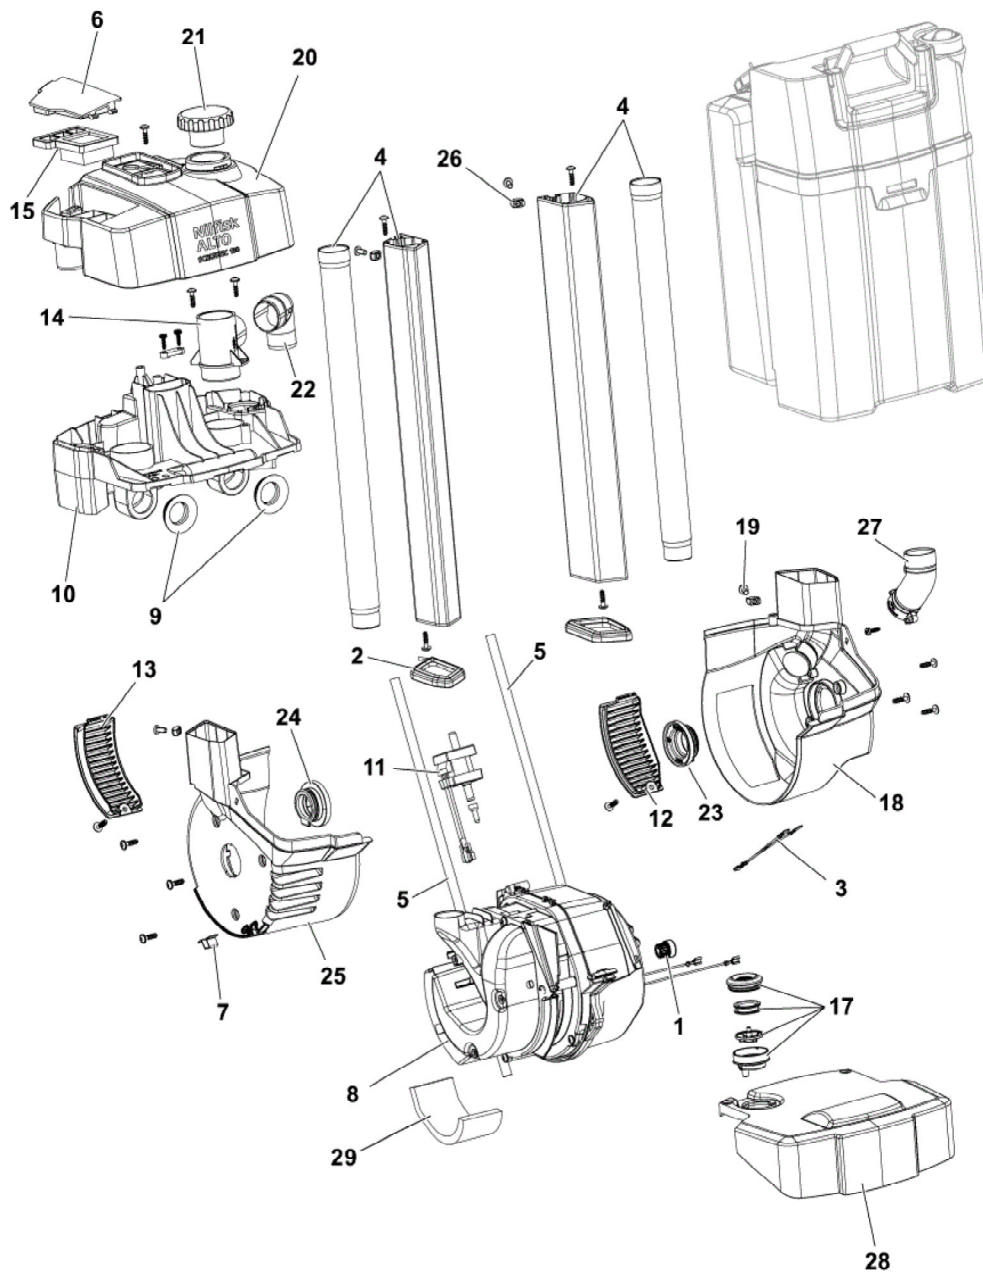

Pos.	Artikel-Nr.	Menge	Variante	Notes
1	107413535	1	COG WHEEL M3 14T	
2	107414820	2	SEALING LEFT RIGHT	
3	107414814	1	WIRE W.FASTONS	
4	107414816	2	PROFIL ALUMINIUM WITH TUBES	
5	107413523	1	SILICONE HOSE 10X6	
6	107413505	1	LID FOR FILTER JET BLACK	
8	107413507	1	MOTOR HOUSING	[1]
8	107416434	1	MOTOR HOUSING US	[2]
9	107413499	1	GASKET IN/OUT	
11	107413494	1	DOSING PUMP ALTO	[3]
11	107416429	1	DOSING PUMP CLARKE	[2]
15	107413496	1	FILTER	
17	107413497	1	SOLUTION FILTER	
19	107413508	1	M5X10 BOLT	
20	107414823	1	TOP COVER WITH LOGO FR	
21	107413486	1	CAP FOR SPOT CLEANING BLACK	
26	107413529	1	T-NUT M5	
27	107413479	1	BEND FOR SUCTION HOSE	
28	107414822	1	TOP COVER BASE SCRUBTEC130	[4]
29	107414825	1	SOUND INSULATION PLATE KIT	
K1	107413474	1	BODY RIGHT JET BLACK	[5]
K2	107413475	1	BODY LEFT JET BLACK	[6]
K3	107413524	1	TOP COVER ALTO SCRUBTEC 130	[7]
K3	107416437	1	TOP COVER CLARKE	[8]

Part Notes:

- [1] - EU VERSION
- [2] - US VERSION
- [3] - EU VERSION - SEE TSB-FC-2016-071
- [4] - STOCK COVERS GUARANTEE
- [5] - STOCK COVERS GUARANTEE
  NOT SHOWN - ITEMS No. 7-13-24-25
- [6] - STOCK COVERS GUARANTEE

  NOT SHOWN - ITEMS No. 12-18-23-27
- [7] - STOCK COVERS GUARANTEE
  NOT SHOWN - EU VERSION - ITEMS No. 10-14-20-22
- [8] - NOT SHOWN -US VERSION - ITEMS No. 10-14-20-22