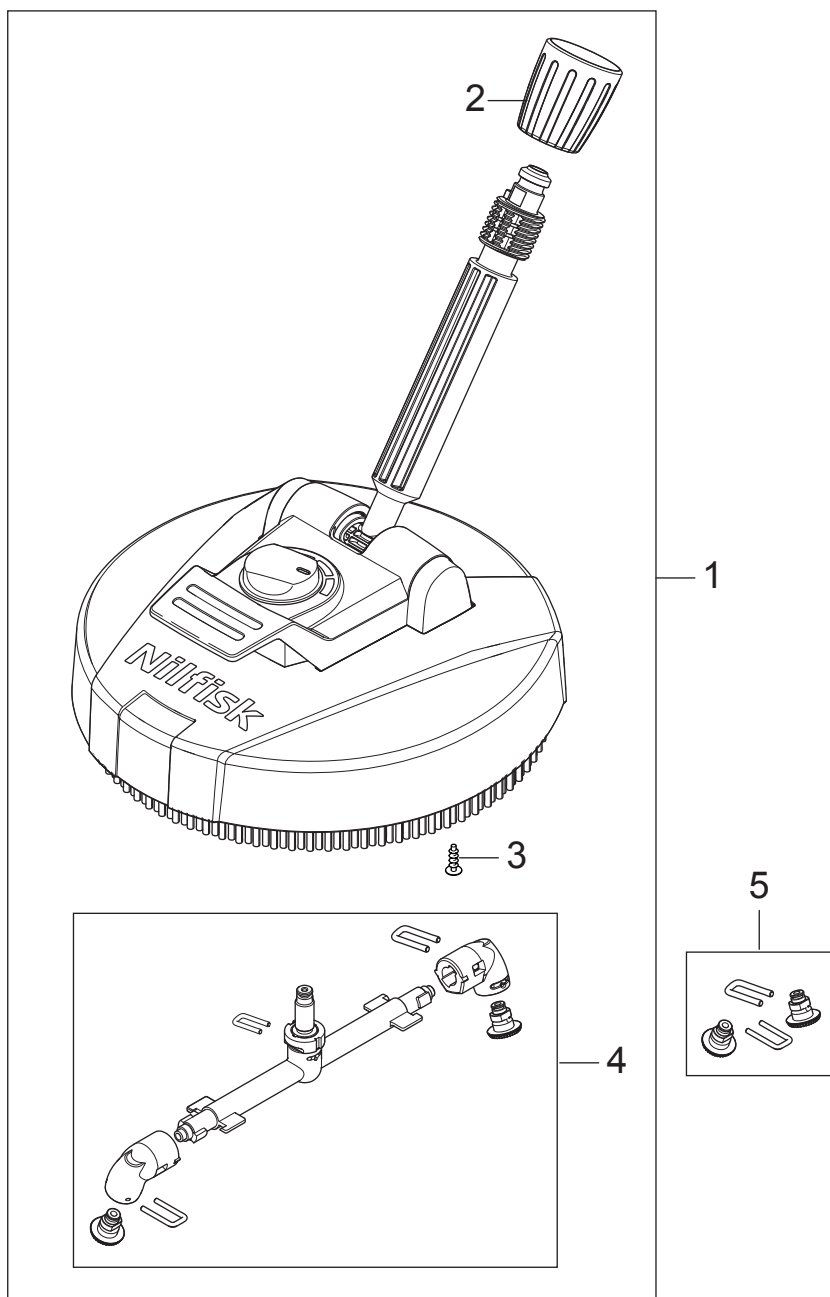

Pos.	Artikel-Nr.	Menge	Variante	Notes
			IS 128333118 - Patio	[1]
1	128500702	1	NILFISK PATIO ACCESSORY	
2	128500756	1	TIGHTENING NUT CLICK AND CLEAN	
3		4	SELF TAPPING SCREW, 4.2x16	
4	128500757	1	ROTARY ARM COMPLETE PATIO	
5	128500758	1	NOZZLE KIT PATIO	

Part Notes:

[1] - IS 128333118 - Patio