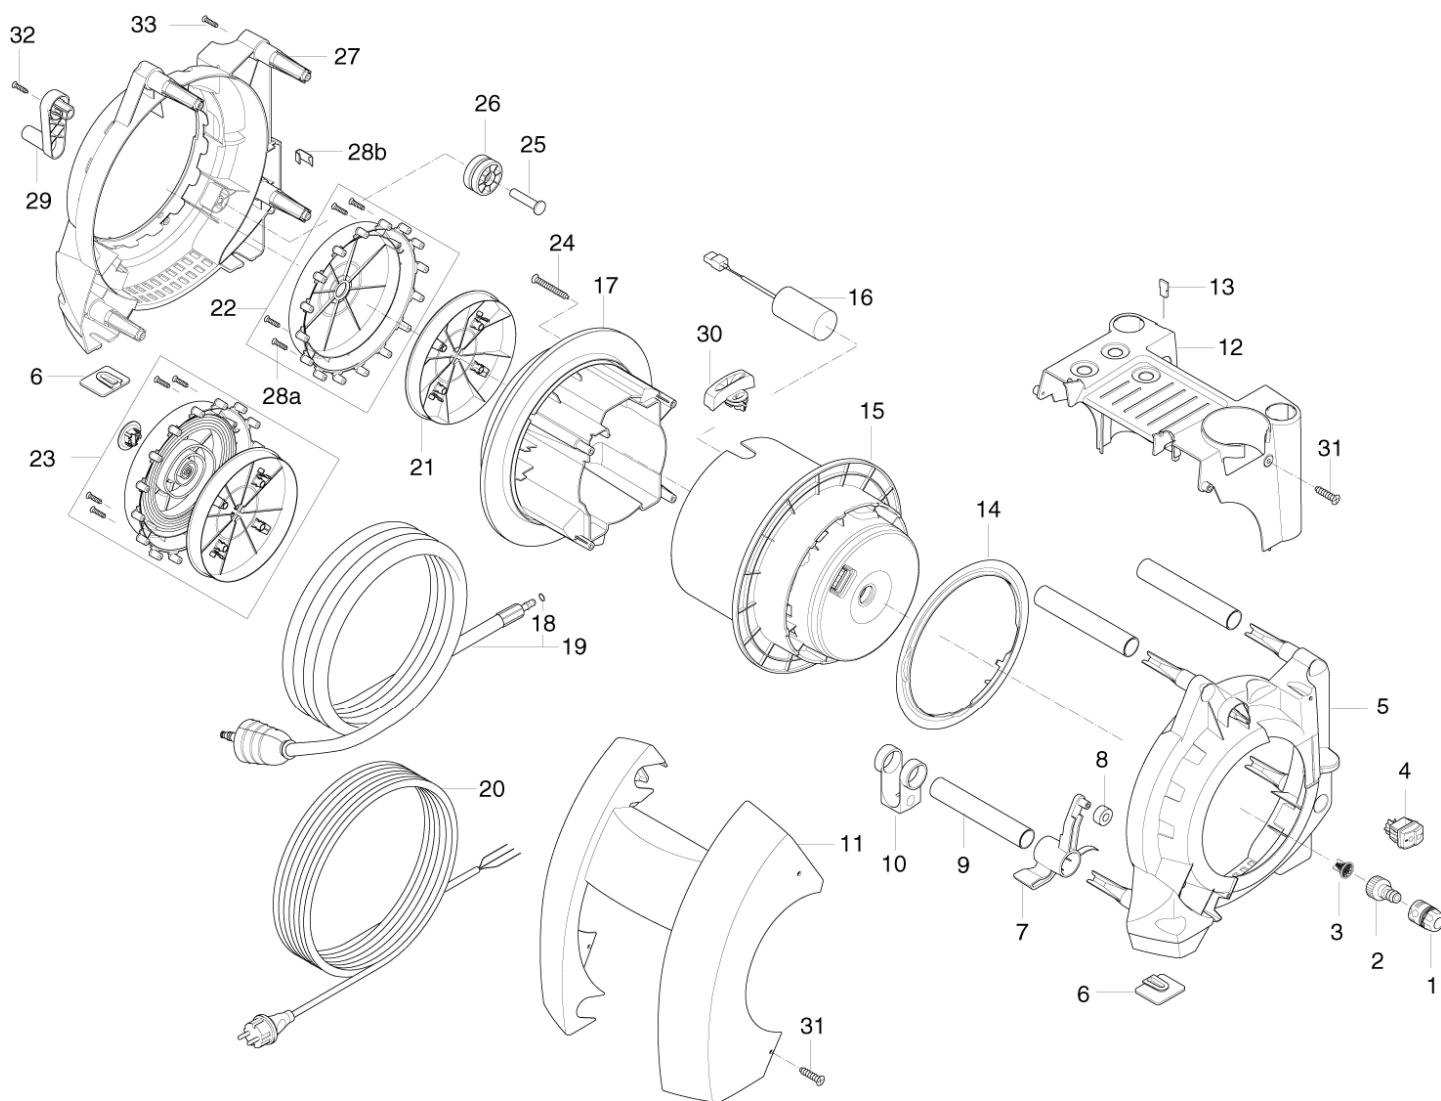

Chassis 1

E145.1

24-02-2015

Part List ID
E12503

3

Chassis 1

E145.1

24-02-2015

Part List ID
E12503

4

Pos	Part no.	Qty	Description	
1	1608629	1	GARDENA COUPLING HOSE END 1/2 BULK	
2	1402809	1	QUICK COUPLING MALE W. INTERNAL THREAD	
3	6528574	1	WATER FILTER COMPLETE	
4	61887	1	ON/OFF SWITCH SIGNAL LUX	
5	6526261	1	SIDE CABINET	
6	6525580	4	RUBBER FOOT	
7	6524713	1	BRAKE ARM BLACK EXCELENT	
8	6525578	1	RUBBER ROLLER FOR ARM	
9	6525582	4	TUBE	
10	6524733	1	ROLL-UP STOP	
11	6524660	1	CABINET FRONT W.PRINT E135.1	Only for 125
11	6524661	1	CABINET FRONT 135	Only for 135
12	6524670	1	CABINET TOP EXELLENT	
13	6520844	1	CLEANING TOOL BLACK	
14	6524734	1	COVER RING	
15	6526264	1	MOTOR SHELL	
16	128307028	1	KIT CAPACITOR 25UF 500V	
17	6526263	1	MOTOR SHELL	
18	3004304	1	O-RING 5.1X1.6 VITON SH 90	
18	6411221	1	BAG W. 20 O-RINGS	
19	6525494	1	HOSE COMPL. DN6X10M	
19	6525499	1	HOSE COMPL.DN6X15M	
20	6524450	1	POWER CORD W. PLUG 10M EU	
20	6524451	1	POWER CORD W. PLUG 15M EU	
20	6524452	1	POWER CORD 10M GB	
20	6524453	1	POWER CORD W. PLUG 15M GB	
20	6524454	1	POWER CORD 10M AUS/NZ	
20	6524455	1	POWER CORD 15M AUS/NZ	
20	6524456	1	POWER CORD 15M CH	
21	6524735	1	CASSETE INTERNAL MANUAL	
22	6526262	1	CASSETTE MAN.ROLL UP	
23	6526256	1	SPRING IN CASSETTE WITH PLUG	
24	1814733	4	SCREW K50X50 TORX BLACK	
25	6525583	1	SMALL WHEEL AXLE	
26	6525576	1	WHEEL INTERNAL	
27	6526260	1	SIDE CABINET 1	
29	6524719	1	HANDLE FOR HOSEREEL	
30	6525577	1	CABLE LEAD-IN	
31	1814681	6	SCREW K50X25 TORX	
32	1814745	1	SCREW KB40X16 B	
33	121814757	4	SCREW 4.8X25 A2 2HOLES IN HEAD	
28A	101814782	4	SCREW K50X18 WN 1412 GALVANIZED	
28B	6525625	2	CLIP