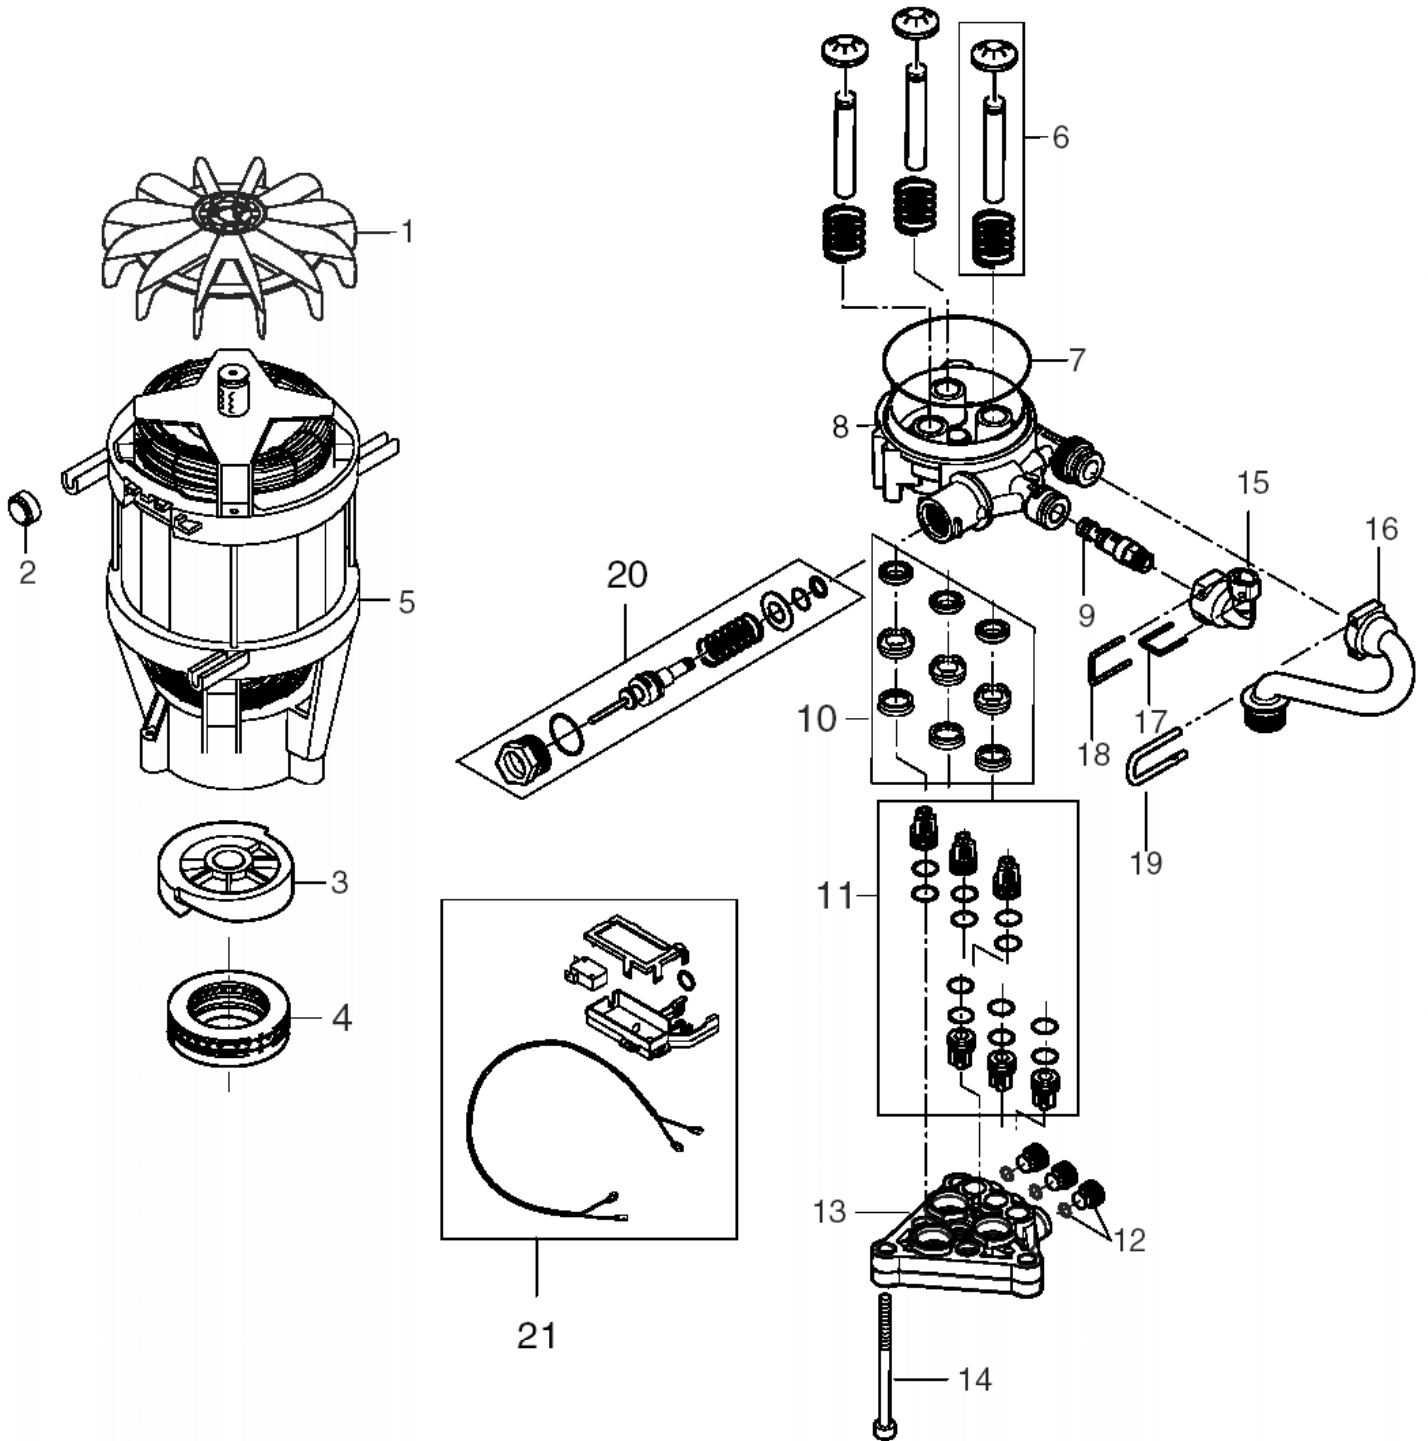

Motor pump unit

E145.1

24-02-2015

Part List ID
E12506

7

Motor pump unit

E145.1

24-02-2015

Part List ID
E12506

8

Pos	Part no.	Qty	Description
0	5301425	1	PUMP OIL 46 1X1 L
1	6524042	1	FAN P406
2	128332334	4	RACK FOR MOTOR
3	6125126	1	WOBBLE DISC MACHINED F
4	6122653	1	BEARING REP.KIT
5	6524014	1	MOTOR 230/50 220/60 2.1KW
6	6526016	3	PISTON STAINLESS REP. KIT
7	3003654	1	O-RING 80X2 NITRIL 70 SHORE
8	6525598	1	CYLINDER BLOCK. ANODIZATION
9	6526253	1	INJECTOR COMPL.
10	6526018	1	SEAL SYSTEM SPARE PART
11	6526026	1	VALVE SYSTEM REPAIR KIT
12	6526252	3	PLUG KIT 3 PCS
13	6525592	1	CYLINDER HEAD. IMPREGNATED
14	1814597	3	CYLINDER SCREW M8X70 DIN 912-8.8 ZN
15	6524711	1	WATER OUTLET EXCELLENT
16	6524710	1	WATER INLET
17	6525619	1	LOCK BRACKET. SMALL
18	6525618	1	LOCK BRACKET. WATER OUTLET
19	6525620	1	LOCK BRACKET WATER INLET
20	6526254	1	AUTOMATIC S/S VALVE
21	6526255	1	MICROSWITCH BOX COMPL.