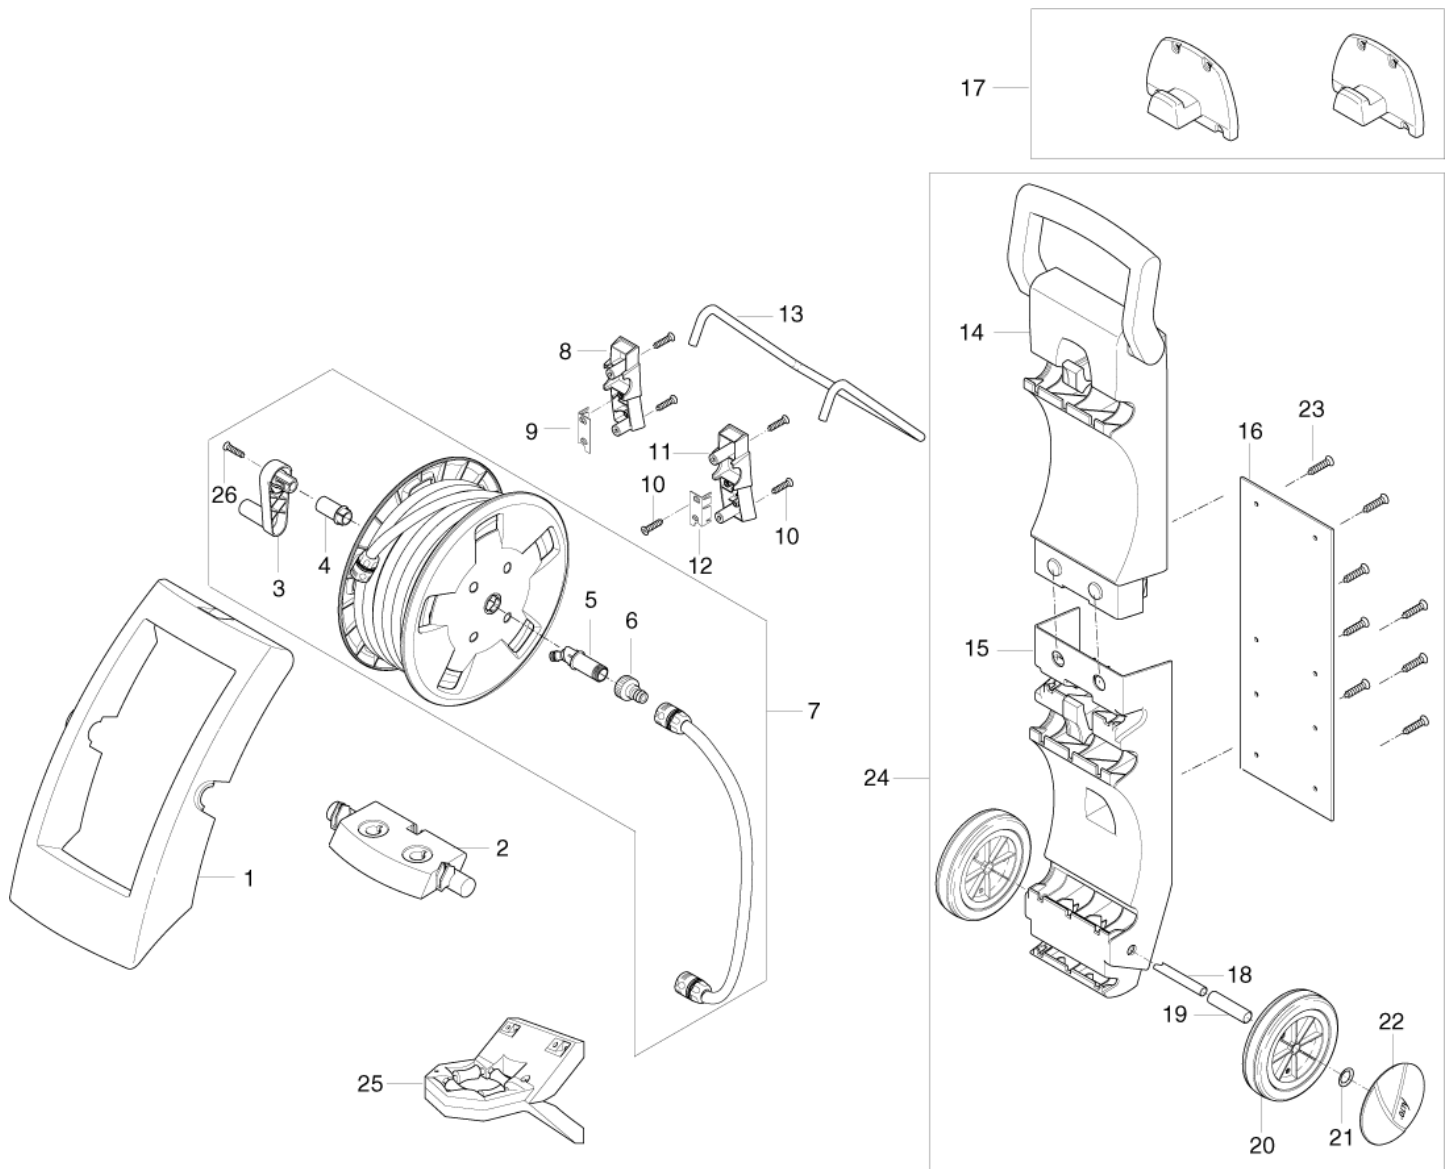

Chassis 2

E145.1

24-02-2015

Part List ID
E12505

5

Chassis 2

E145.1

24-02-2015

Part List ID
E12505

6

Pos	Part no.	Qty	Description
1	6524720	1	FRONT FOR TROLLEY
2	6524732	1	NOZZLE SUPPORT
3	6524719	1	HANDLE FOR HOSEREEL
4	6524725	1	ADAPTOR
5	6524726	1	ADAPTOR
6	1402809	1	QUICK COUPLING MALE W. INTERNAL THREAD
7	106411343	1	WATER HOSE REEL KIT
8	6524728	1	BEARING BRACKET LEFT
9	6525627	1	PLATE LEFT
10	1814736	8	SCREW KB50X18 WN1412
11	6524727	1	BEARING BRACKET RIGHT
12	6525626	1	PLATE RIGHT
13	6525588	1	BRACKET EXCELLENT
14	6524729	1	TROLLEY UPPER PART
15	6524730	1	TROLLEY LOWER PART
16	6525587	1	BACKING SHEET
17	106411342	1	STATIONARY KIT
18	6525617	1	AXLE EXCELLENT
19	6525616	2	SPACERPIPE EXCELLENT
20	6526560	2	WHEEL. Ø12. 5 HOLE
21	1814243	2	LOCK WASHER
22	302000701	2	WHEEL CAP D115 A
23	121814753	8	SCREW KB50X25 WN1411
24	6526250	1	TROLLEY EXCELLENT
25	106411345	1	CORNER PROTECTION
26	1814745	1	SCREW KB40X16 B