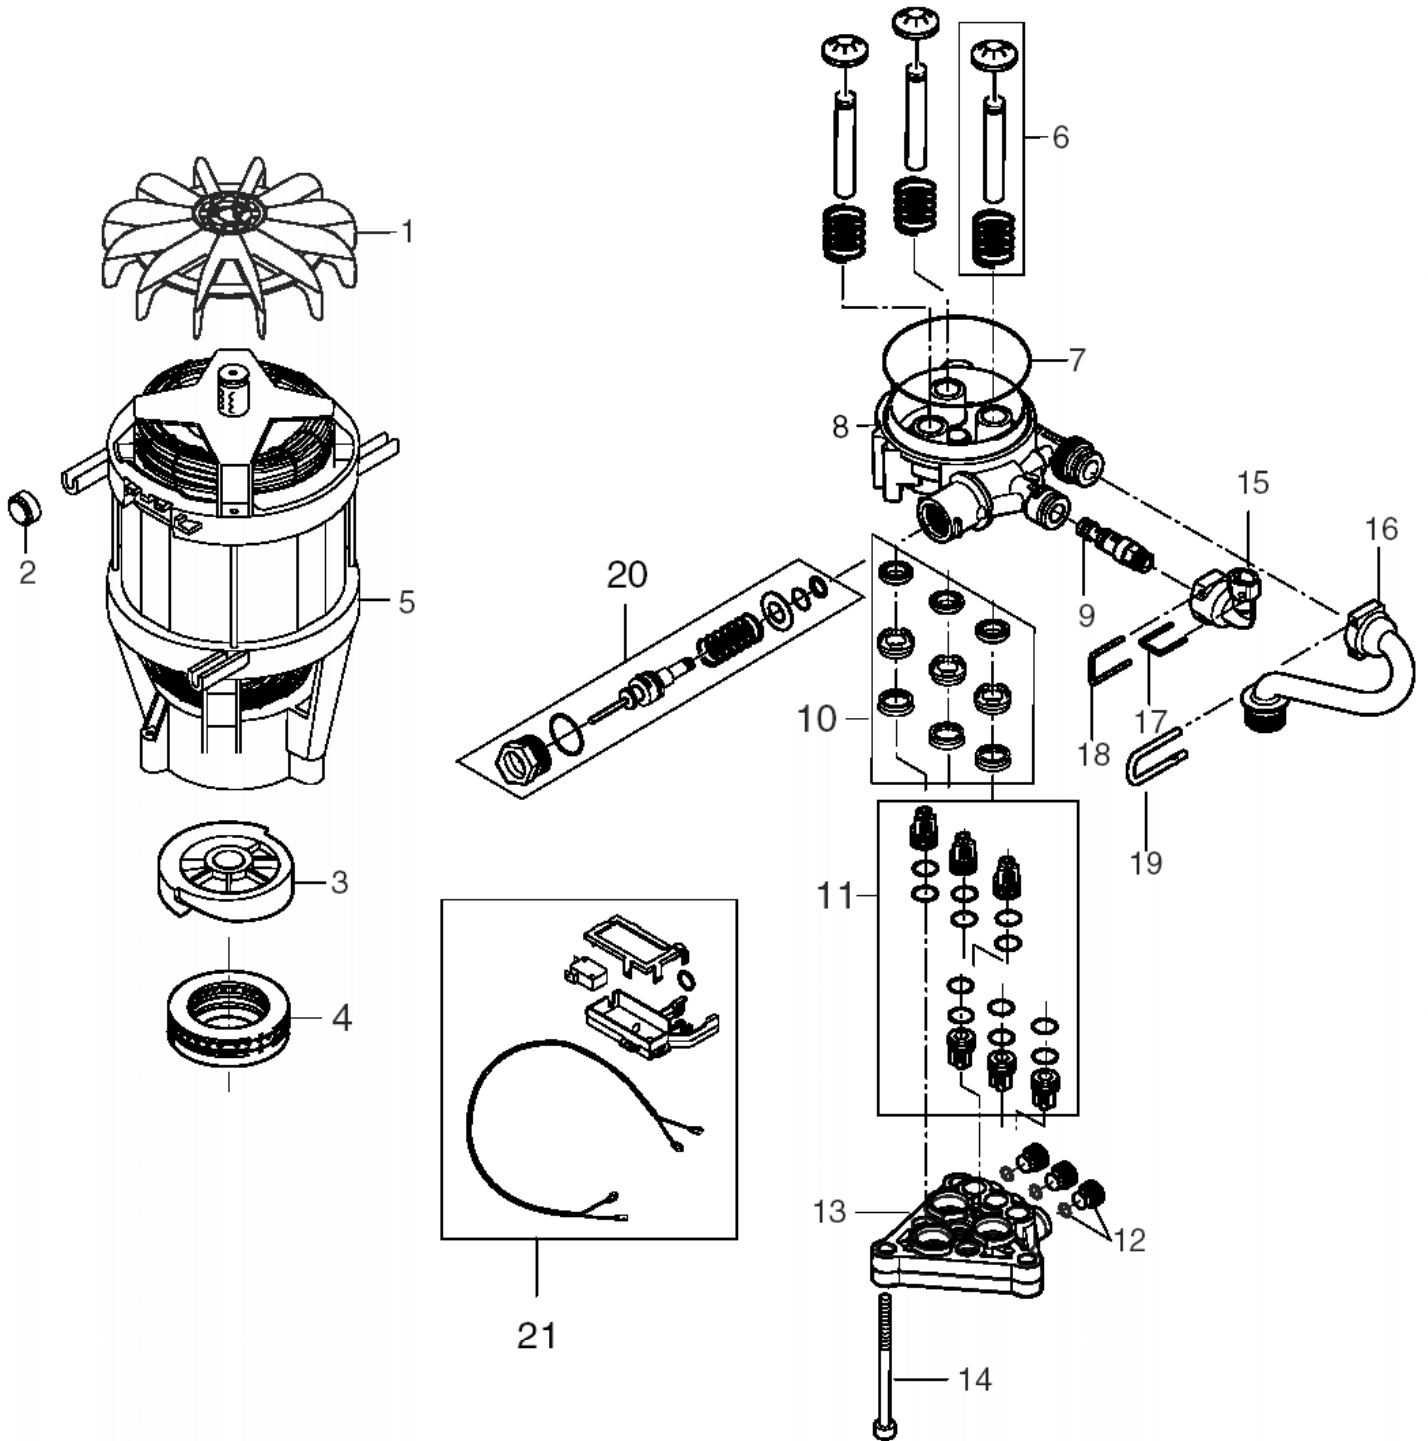

Motor pump unit

E145.1

24-02-2015

Part List ID
E12506

7

Motor pump unit

E145.1

24-02-2015

Part List ID

E12506

8

Pos	Part no.	Qty	Description
0	5301425	1	PUMP OIL 46 1X1 L
1	6524042	1	FAN P406
2	128332334	4	RACK FOR MOTOR
3	6125126	1	WOBBLE DISC MACHINED F
4	6122653	1	BEARING REP.KIT
5	6524014	1	MOTOR 230/50 220/60 2.1KW
6	6526016	3	PISTON STAINLESS REP. KIT
7	3003654	1	O-RING 80X2 NITRIL 70 SHORE
8	6525598	1	CYLINDER BLOCK. ANODIZATION
9	6526253	1	INJECTOR COMPL.
10	6526018	1	SEAL SYSTEM SPARE PART
11	6526026	1	VALVE SYSTEM REPAIR KIT
12	6526252	3	PLUG KIT 3 PCS
13	6525592	1	CYLINDER HEAD. IMPREGNATED
14	1814597	3	CYLINDER SCREW M8X70 DIN 912-8.8 ZN
15	6524711	1	WATER OUTLET EXCELLENT
16	6524710	1	WATER INLET
17	6525619	1	LOCK BRACKET. SMALL
18	6525618	1	LOCK BRACKET. WATER OUTLET
19	6525620	1	LOCK BRACKET WATER INLET
20	6526254	1	AUTOMATIC S/S VALVE
21	6526255	1	MICROSWITCH BOX COMPL.