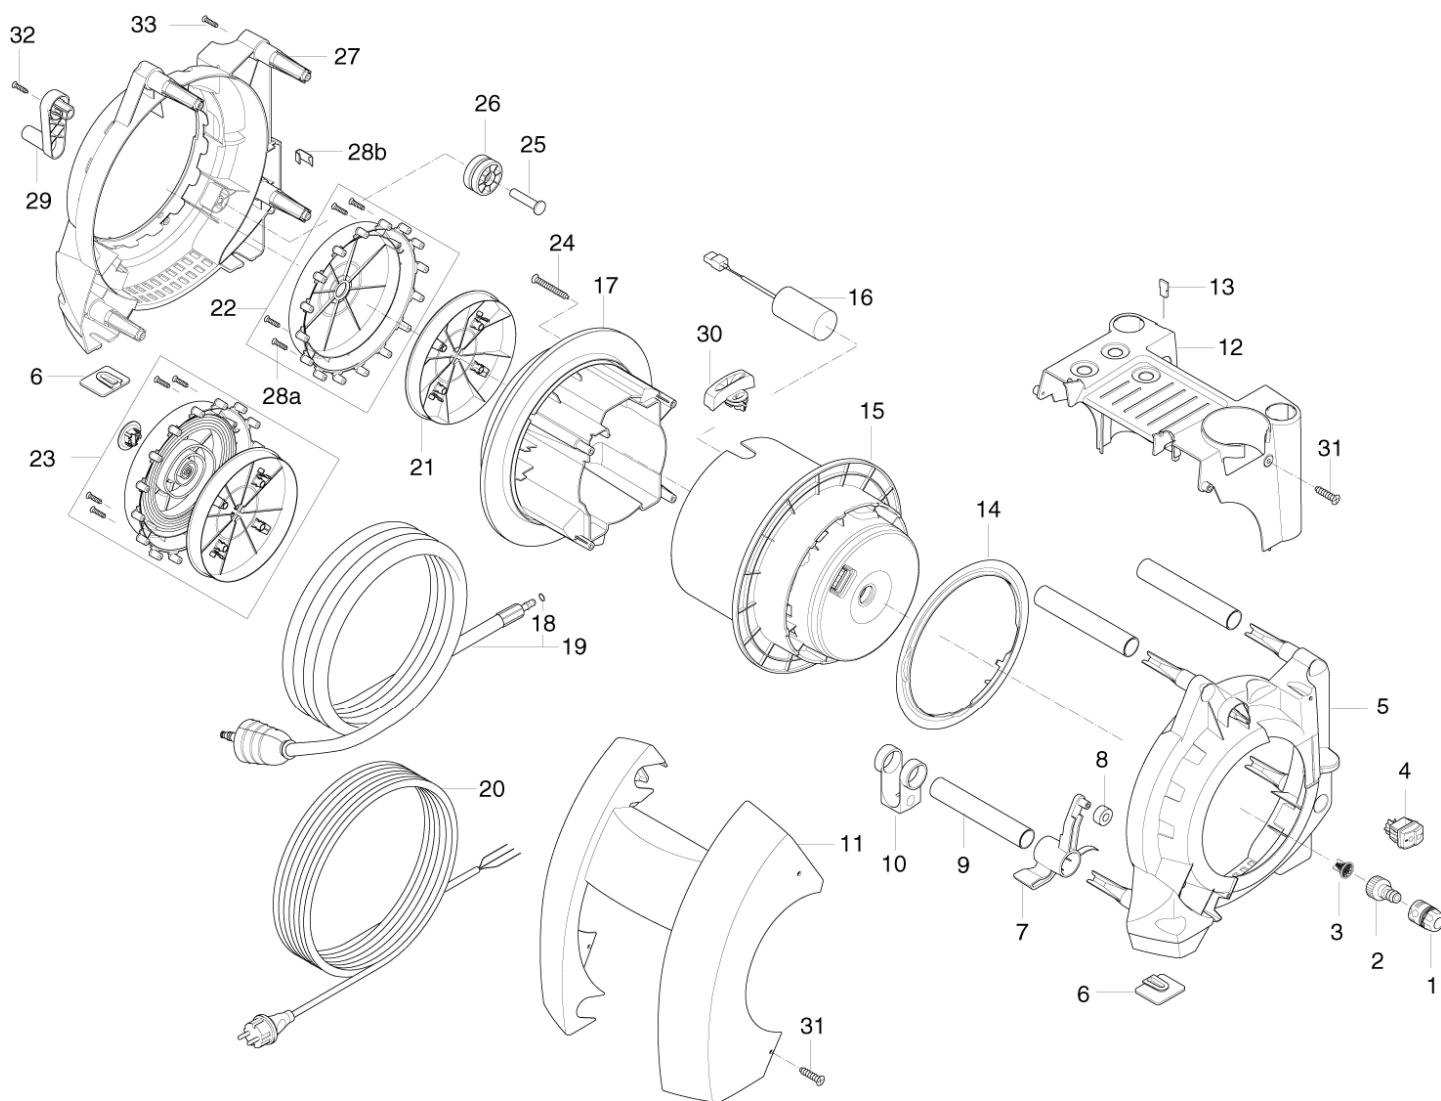

# Table of Contents

E145.1

<b>Chassis 1</b>	<b>3</b>
<b>Chassis 2</b>	<b>5</b>
<b>Motor pump unit</b>	<b>7</b>
<b>Default accessories</b>	<b>9</b>

# Chassis 1

E145.1

24-02-2015

Part List ID  
E12503

4

Pos	Part no.	Qty	Description	
1	1608629	1	GARDENA COUPLING HOSE END 1/2 BULK	
2	1402809	1	QUICK COUPLING MALE W. INTERNAL THREAD	
3	6528574	1	WATER FILTER COMPLETE	
4	61887	1	ON/OFF SWITCH SIGNAL LUX	
5	6526261	1	SIDE CABINET	
6	6525580	4	RUBBER FOOT	
7	6524713	1	BRAKE ARM BLACK EXCELENT	
8	6525578	1	RUBBER ROLLER FOR ARM	
9	6525582	4	TUBE	
10	6524733	1	ROLL-UP STOP	
11	6524660	1	CABINET FRONT W.PRINT E135.1	Only for 125
11	6524661	1	CABINET FRONT 135	Only for 135
12	6524670	1	CABINET TOP EXELLENT	
13	6520844	1	CLEANING TOOL BLACK	
14	6524734	1	COVER RING	
15	6526264	1	MOTOR SHELL	
16	128307028	1	KIT CAPACITOR 25UF 500V	
17	6526263	1	MOTOR SHELL	
18	3004304	1	O-RING 5.1X1.6 VITON SH 90	
18	6411221	1	BAG W. 20 O-RINGS	
19	6525494	1	HOSE COMPL. DN6X10M	
19	6525499	1	HOSE COMPL.DN6X15M	
20	6524450	1	POWER CORD W. PLUG 10M EU	
20	6524451	1	POWER CORD W. PLUG 15M EU	
20	6524452	1	POWER CORD 10M GB	
20	6524453	1	POWER CORD W. PLUG 15M GB	
20	6524454	1	POWER CORD 10M AUS/NZ	
20	6524455	1	POWER CORD 15M AUS/NZ	
20	6524456	1	POWER CORD 15M CH	
21	6524735	1	CASSETE INTERNAL MANUAL	
22	6526262	1	CASSETTE MAN.ROLL UP	
23	6526256	1	SPRING IN CASSETTE WITH PLUG	
24	1814733	4	SCREW K50X50 TORX BLACK	
25	6525583	1	SMALL WHEEL AXLE	
26	6525576	1	WHEEL INTERNAL	
27	6526260	1	SIDE CABINET 1	
29	6524719	1	HANDLE FOR HOSEREEL	
30	6525577	1	CABLE LEAD-IN	
31	1814681	6	SCREW K50X25 TORX	
32	1814745	1	SCREW KB40X16 B	
33	121814757	4	SCREW 4.8X25 A2 2HOLES IN HEAD	
28A	101814782	4	SCREW K50X18 WN 1412 GALVANIZED	
28B	6525625	2	CLIP	