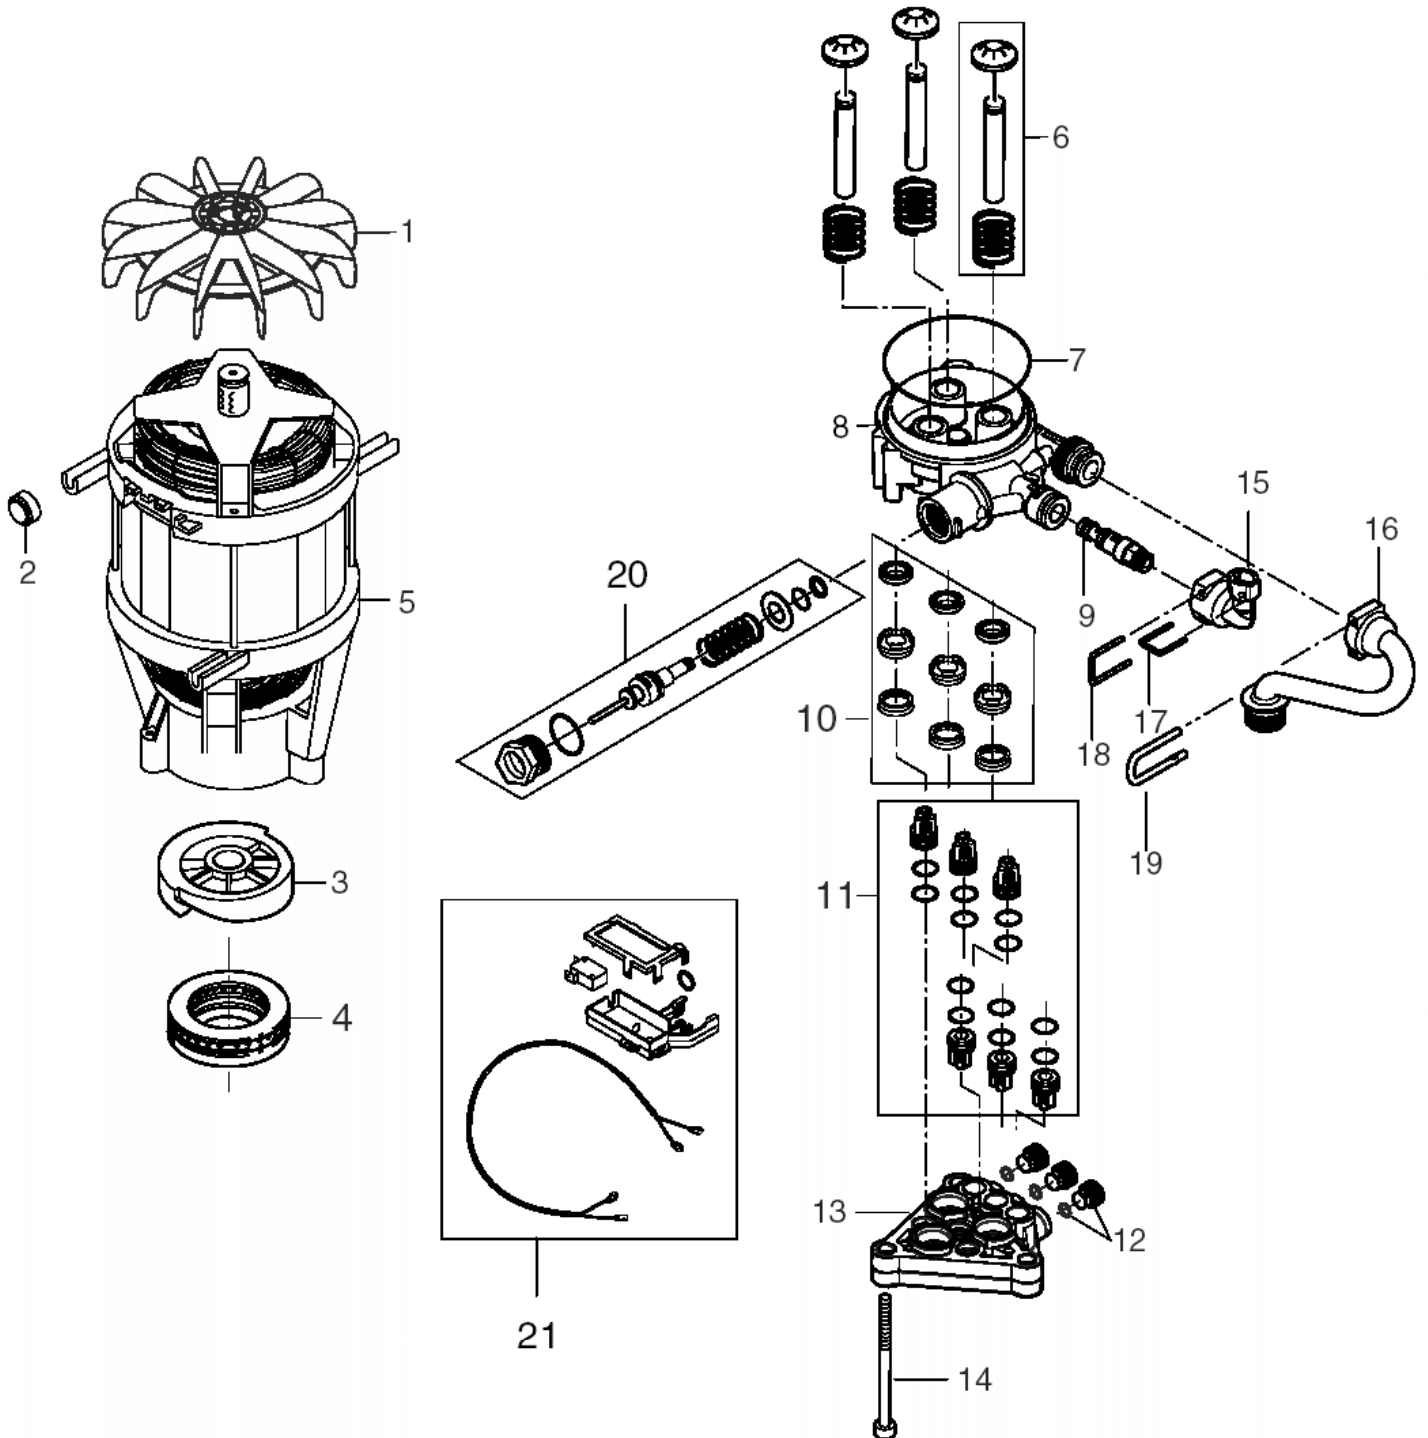

Motor pump unit

E145.1

24-02-2015

Part List ID
E12506

7

Motor pump unit

E145.1

24-02-2015

Part List ID

E12506

8

Pos	Part no.	Qty	Description
0	5301425	1	PUMP OIL 46 1X1 L
1	6524042	1	FAN P406
2	128332334	4	RACK FOR MOTOR
3	6125126	1	WOBBLE DISC MACHINED F
4	6122653	1	BEARING REP.KIT
5	6524014	1	MOTOR 230/50 220/60 2.1KW
6	6526016	3	PISTON STAINLESS REP. KIT
7	3003654	1	O-RING 80X2 NITRIL 70 SHORE
8	6525598	1	CYLINDER BLOCK. ANODIZATION
9	6526253	1	INJECTOR COMPL.
10	6526018	1	SEAL SYSTEM SPARE PART
11	6526026	1	VALVE SYSTEM REPAIR KIT
12	6526252	3	PLUG KIT 3 PCS
13	6525592	1	CYLINDER HEAD. IMPREGNATED
14	1814597	3	CYLINDER SCREW M8X70 DIN 912-8.8 ZN
15	6524711	1	WATER OUTLET EXCELLENT
16	6524710	1	WATER INLET
17	6525619	1	LOCK BRACKET. SMALL
18	6525618	1	LOCK BRACKET. WATER OUTLET
19	6525620	1	LOCK BRACKET WATER INLET
20	6526254	1	AUTOMATIC S/S VALVE
21	6526255	1	MICROSWITCH BOX COMPL.