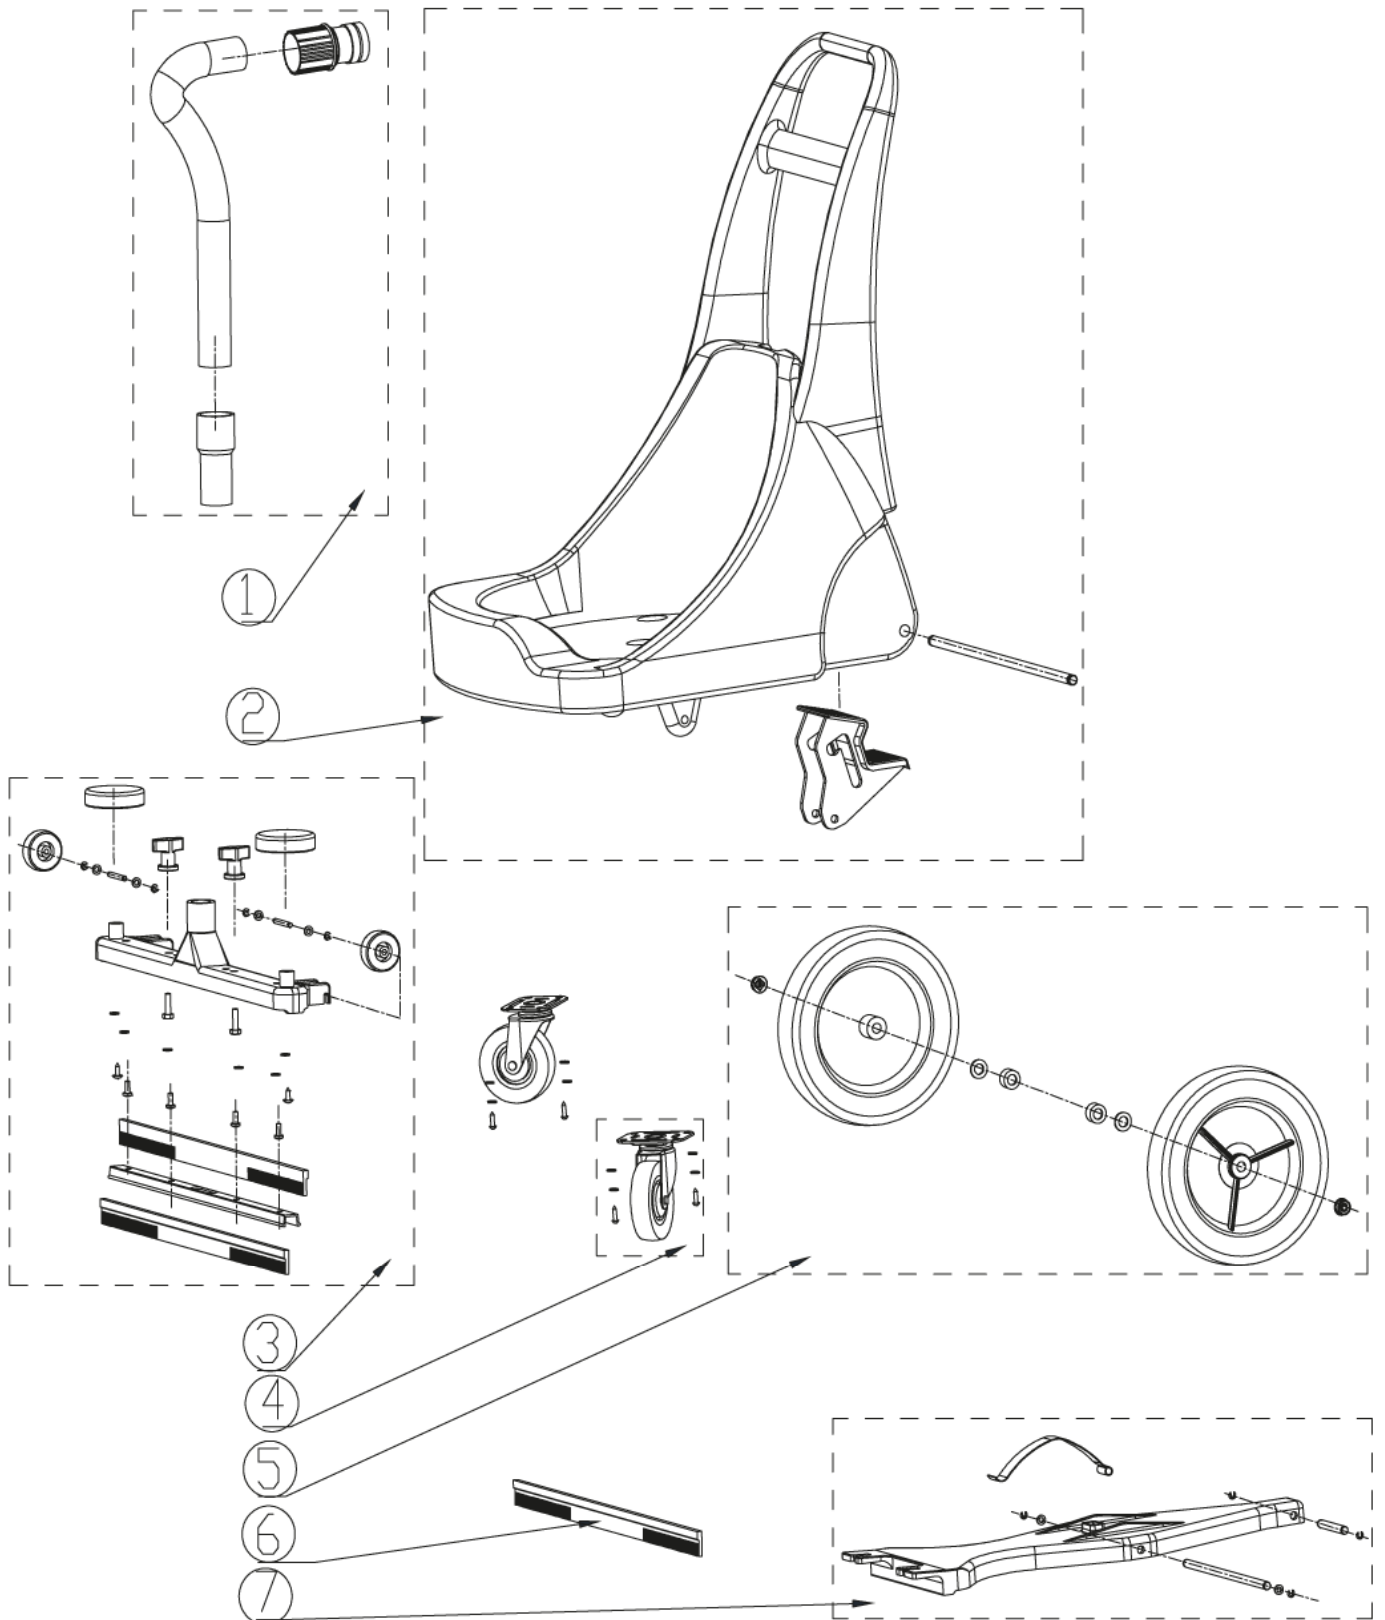

Fixed squeegee chassis

LSU375

09-09-2014

Part List ID
LSU13508

9

Fixed squeegee chassis

LSU375

09-09-2014

Part List ID
LSU13508

10

Pos	Part no.	Qty	Description
1	VA83611-010	1	HOSE ASSEMBLY
2	VA87703	1	BOTTOM BASE ASSEMBLY
3	VA00001	1	FRONT MOUNT SQUEEGEE ASSY 24 INCH
4	VA80898	2	3.5 WHEEL ASSEMBLY
5	VA80896	1	NON-MARKING10 WHEEL ASSEMBLY
6	VA85007	2	BLADE 24INCH
7	VA80897	1	CONNECT BOARD ASSEMBLY