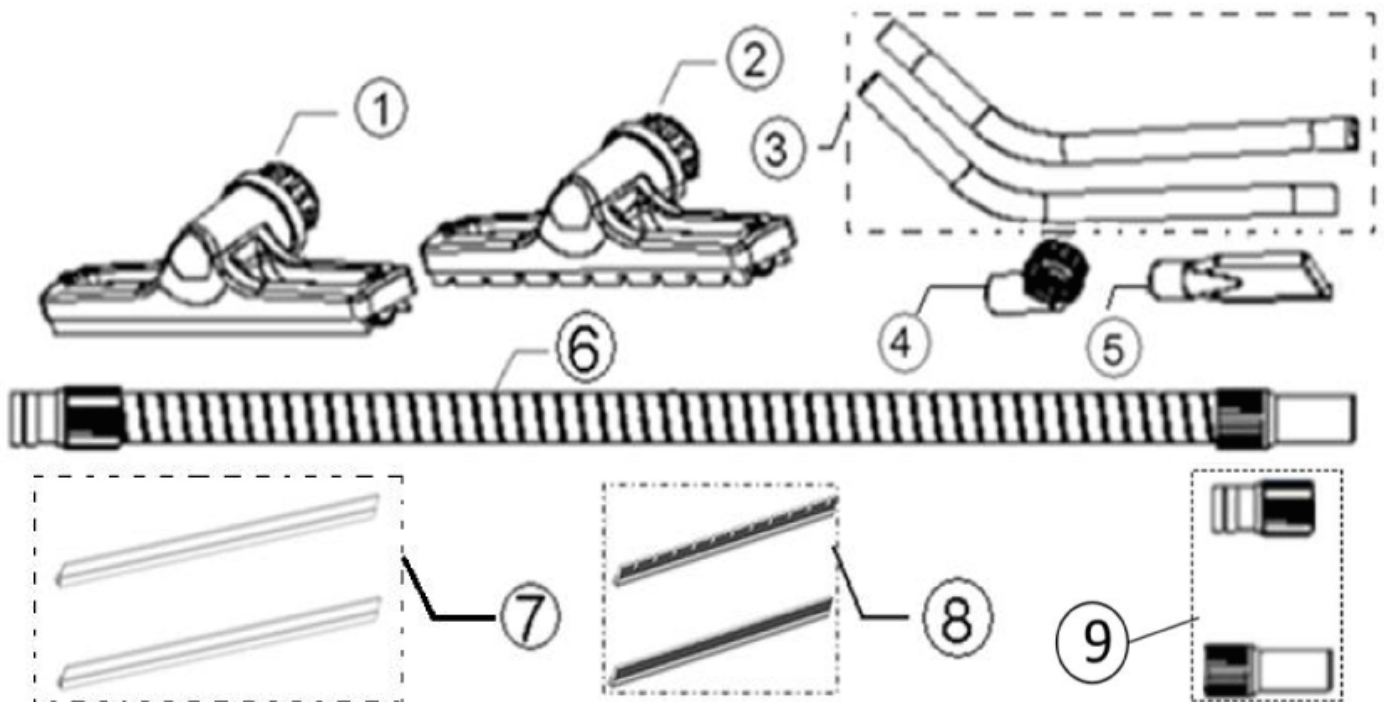

Accessories

LSU375

09-09-2014

Part List ID
LSU39504

5

Accessories

LSU375

09-09-2014

Part List ID
LSU39504

6

Pos	Part no.	Qty	Description	
1	VA80853	1	WET PICK-UP TOOL	
2	VA80036	1	DRY PICK-UP TOOL	
3	VA80711	1	WAND ASSEMBLY	
4	VA20803	1	DUSTING 38MM	
5	VA20806	1	CREVICE TOOL 38MM	
6	VA80400	1	SUCTON TUBE ASSEMBLY	LSU 155/255/275/295/375/395
6	VA80401	1	SUCTION TUBE ASSEMBLY	LSU135
7	VA86700	1	SQUEEGEE BLADE KIT	
8	VA81119	1	BRUSH STRIP KIT	
9	VA80654	1	HOSE ADAPTOR KIT LSU