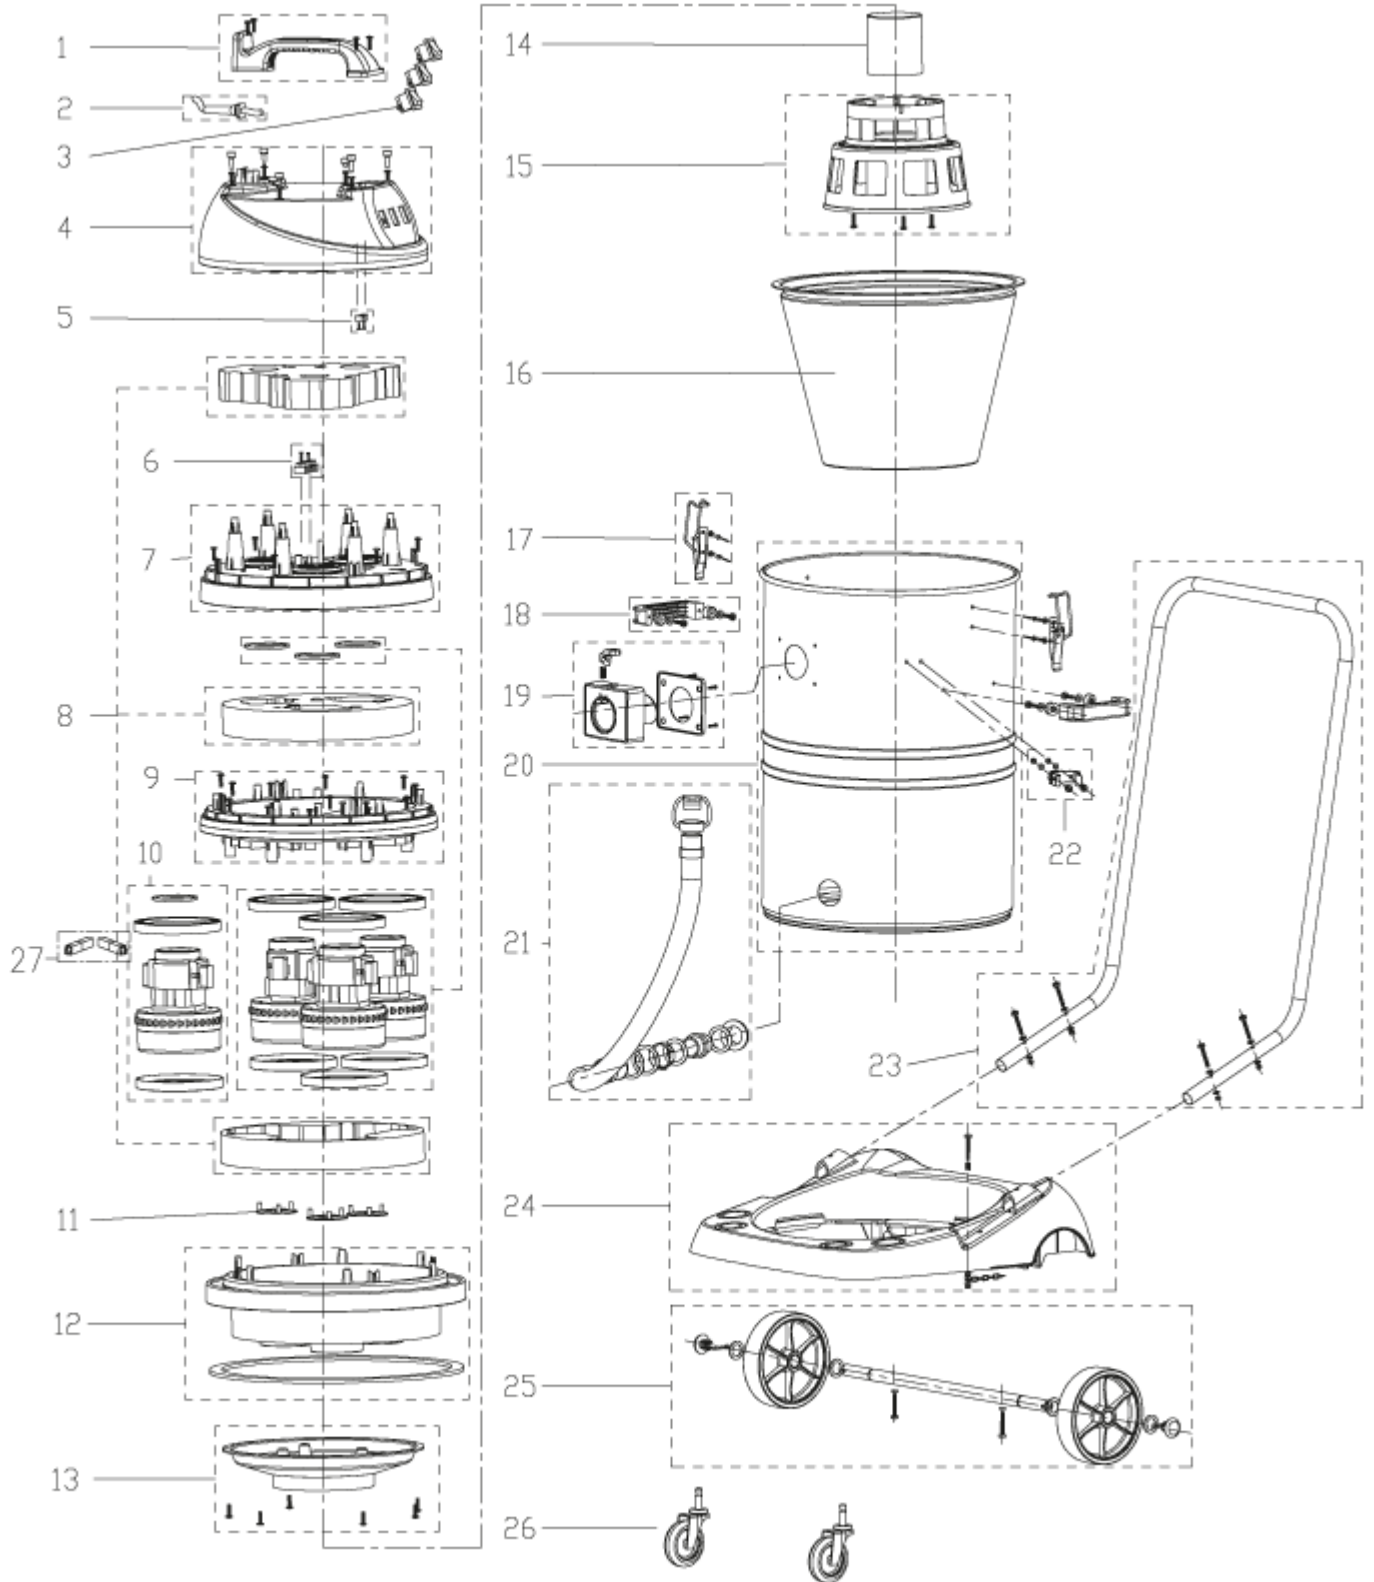

# Table of Contents

LSU375

<b>Overview</b>	<b>3</b>
<b>Accessories</b>	<b>5</b>
<b>Wear and Tear Parts</b>	<b>7</b>
<b>Fixed squeegee chassis</b>	<b>9</b>

# Overview

LSU375

09-09-2014

Part List ID  
LSU37502

4

Pos	Part no.	Qty	Description
1	VA86630	1	HANDLE KIT
2	VA86618	1	POWER CORD EU PLUG KIT
2	VA86619	1	POWER CORD UK PLUG KIT
3	VA91346	3	SWITCH
4	VA86602	1	MACHINE HEAD COVER KIT
5	VA86604	1	CLAMP BLOCK KIT
6	VA86631	1	WIRE CONNECTOR KIT
7	VA86605	1	MOTOR COVER KIT
8	VA86606	1	ABSORBING SOUND SPONGE KIT
9	VA86607	1	MOTOR PRESSING DISH KIT
10	VA86608	3	MOTOR ASSEMBLY KIT
11	GV70008	3	SEAL PLATE
12	VA86609	1	MOTOR SUPPORTING BASE KIT
13	VA86610	1	FLOW DIVIDER DISH KIT
14	VA80063	1	FLOAT CUP
15	VA80766	1	FLAOT CUP HOLDER
16	VA80110	1	75L ABSORBING DUST FILTER
17	VA80734	2	TANK CATCH KIT
18	VA86612	2	HANDLE LIFT KIT
19	VA81343	1	FILTER FOR WET APP. CAR275/LSU375/LSU395
19	VA86613	1	ABSORBING TUBE BASE KIT
20	VA86670	1	75L TANK KIT
21	VA86614	1	DRAIN KIT
22	VA80750	1	DRAIN HOLDER KIT
23	VA86615	1	BOTTOM BASE HANDLE KIT
24	VA86616	1	TANK BOTTOM BASE KIT
25	VA86617	1	REAR WHEEL KIT
26	VA96850	2	CASTER 3 INCH
27	ZD89002	2	MOTOR CARBON BRUSH

# Accessories

LSU375

09-09-2014

Part List ID  
LSU39504

6

Pos	Part no.	Qty	Description	
1	VA80853	1	WET PICK-UP TOOL	
2	VA80036	1	DRY PICK-UP TOOL	
3	VA80711	1	WAND ASSEMBLY	
4	VA20803	1	DUSTING 38MM	
5	VA20806	1	CREVICE TOOL 38MM	
6	VA80400	1	SUCTON TUBE ASSEMBLY	LSU 155/255/275/295/375/395
6	VA80401	1	SUCTION TUBE ASSEMBLY	LSU135
7	VA86700	1	SQUEEGEE BLADE KIT	
8	VA81119	1	BRUSH STRIP KIT	
9	VA80654	1	HOSE ADAPTOR KIT LSU	

# Fixed squeegee chassis

LSU375

09-09-2014

Part List ID  
LSU13508

10

Pos	Part no.	Qty	Description
1	VA83611-010	1	HOSE ASSEMBLY
2	VA87703	1	BOTTOM BASE ASSEMBLY
3	VA00001	1	FRONT MOUNT SQUEEGEE ASSY 24 INCH
4	VA80898	2	3.5 WHEEL ASSEMBLY
5	VA80896	1	NON-MARKING10 WHEEL ASSEMBLY
6	VA85007	2	BLADE 24INCH
7	VA80897	1	CONNECT BOARD ASSEMBLY