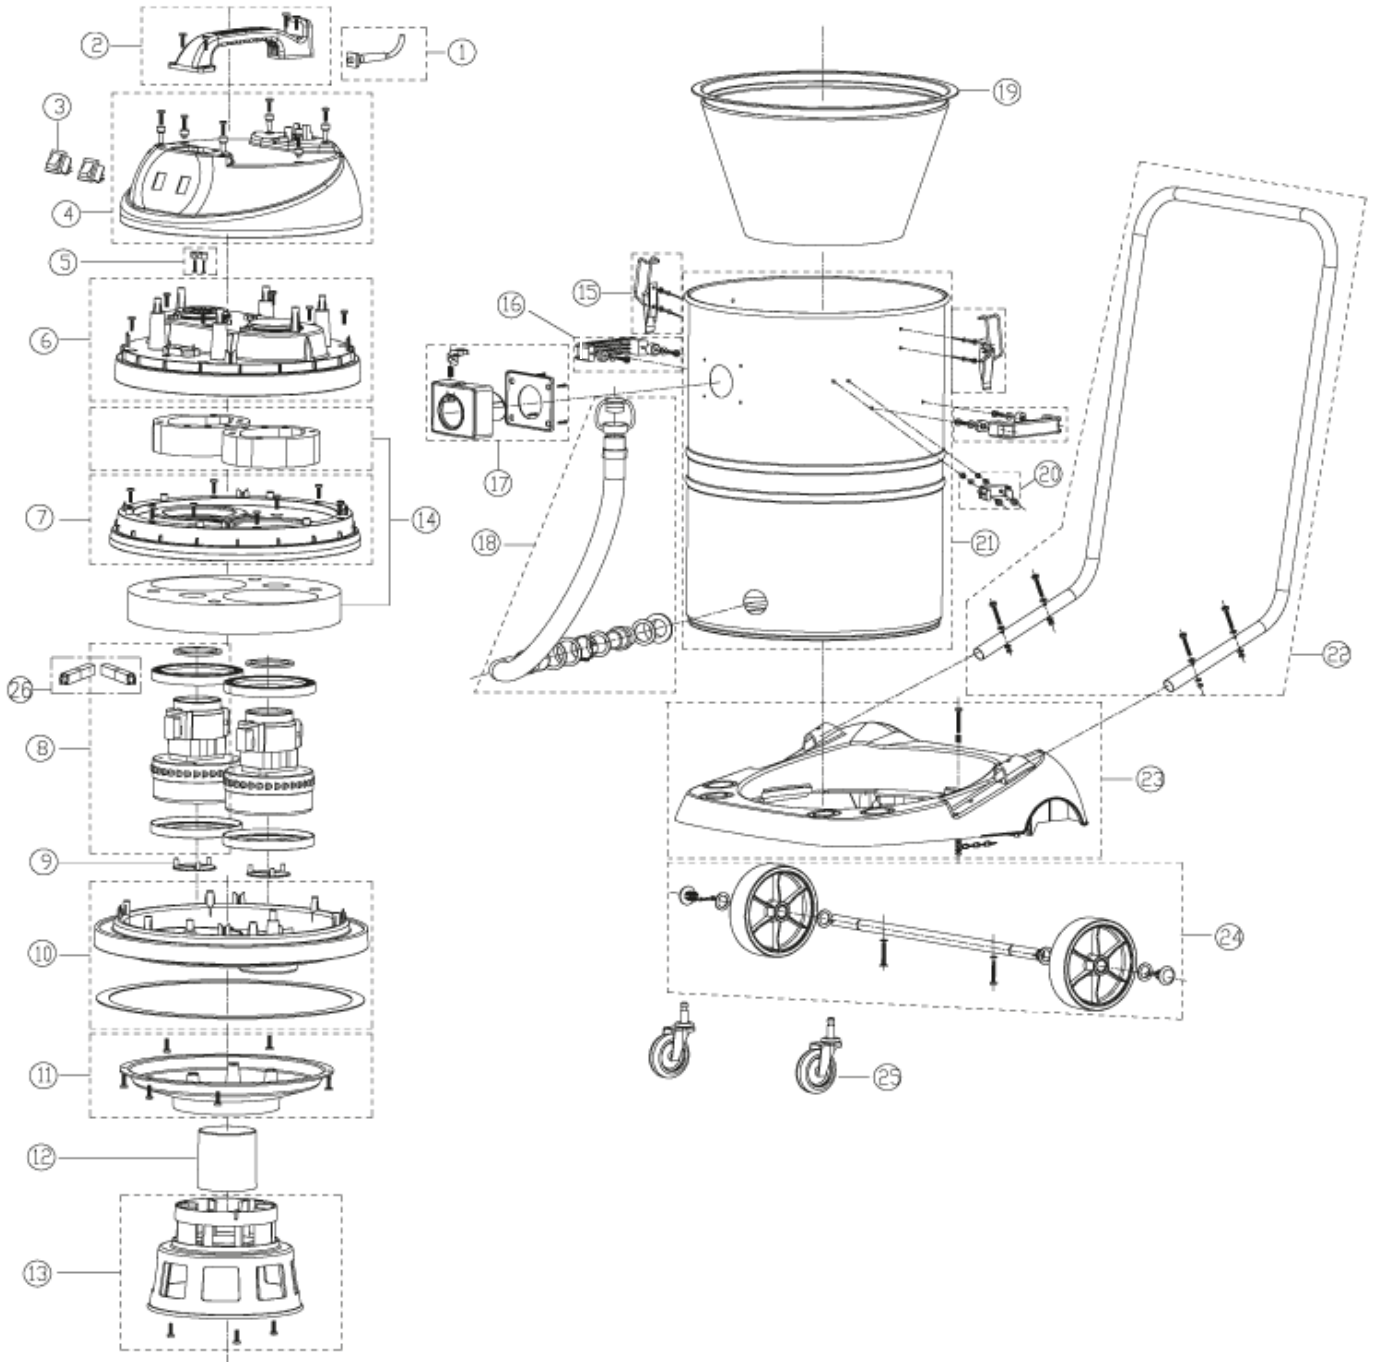

Overview	3
Accessories	5
Wear and Tear Parts	7
Fixed squeegee chassis	9

Overview

LSU275

13-09-2014

Part List ID
LSU27502

3

Overview

LSU275

13-09-2014

Part List ID
LSU27502

4

Pos	Part no.	Qty	Description
1	VA86618	1	POWER CORD EU PLUG KIT
1	VA86619	1	POWER CORD UK PLUG KIT
2	VA86630	1	HANDLE KIT
3	VA91346	2	SWITCH
4	VA86621	1	MACHINE HEAD COVER KIT
5	VA86604	1	CLAMP BLOCK KIT
6	VA86622	1	MOTOR COVER KIT
7	VA86624	1	MOTOR PRESSING DISH KIT
8	VA86608	2	MOTOR ASSEMBLY KIT
9	GV70008	2	SEAL PLATE
10	VA86649	1	MOTOR SUPPORTING BASE KIT
11	VA86610	1	FLOW DIVIDER DISH KIT
12	VA80063	1	FLOAT CUP
13	VA80766	1	FLOAT CUP HOLDER
14	VA80724	1	SOUND SPONGE KIT EXTREME INCL TOP & MID
15	VA80734	2	TANK CATCH KIT
16	VA86612	2	HANDLE LIFT KIT
17	VA86613	1	ABSORBING TUBE BASE KIT
18	VA86614	1	DRAIN KIT
19	VA80119	1	55L ABSORBING DUST FILTER
19	VA81342	1	FILTER FOR WET APP. LSU255/275/295
20	VA80750	1	DRAIN HOLDER KIT
21	VA80807	1	75L PLASTIC TANK KIT INCL. LOGO SCREW ET
21	VA86670	1	75L TANK KIT
22	VA86615	1	BOTTOM BASE HANDLE KIT
23	VA80027	1	CHASSIS ASSEMBLY FOR PLASTIC TANK 55/75L
23	VA86616	1	TANK BOTTOM BASE KIT
24	VA86617	1	REAR WHEEL KIT
25	VA96850	2	CASTER 3 INCH
26	ZD89002	2	MOTOR CARBON BRUSH

Part List ID
LSU39504

6

Pos	Part no.	Qty	Description	
1	VA80853	1	WET PICK-UP TOOL	
2	VA80036	1	DRY PICK-UP TOOL	
3	VA80711	1	WAND ASSEMBLY	
4	VA20803	1	DUSTING 38MM	
5	VA20806	1	CREVICE TOOL 38MM	
6	VA80400	1	SUCTON TUBE ASSEMBLY	LSU 155/255/275/295/375/395
6	VA80401	1	SUCTION TUBE ASSEMBLY	LSU135
7	VA86700	1	SQUEEGEE BLADE KIT	
8	VA81119	1	BRUSH STRIP KIT	
9	VA80654	1	HOSE ADAPTOR KIT LSU	

Wear and Tear Parts

LSU275

13-09-2014

Part List ID

LSU27506

7

No Drawing For Part List

Wear and Tear Parts