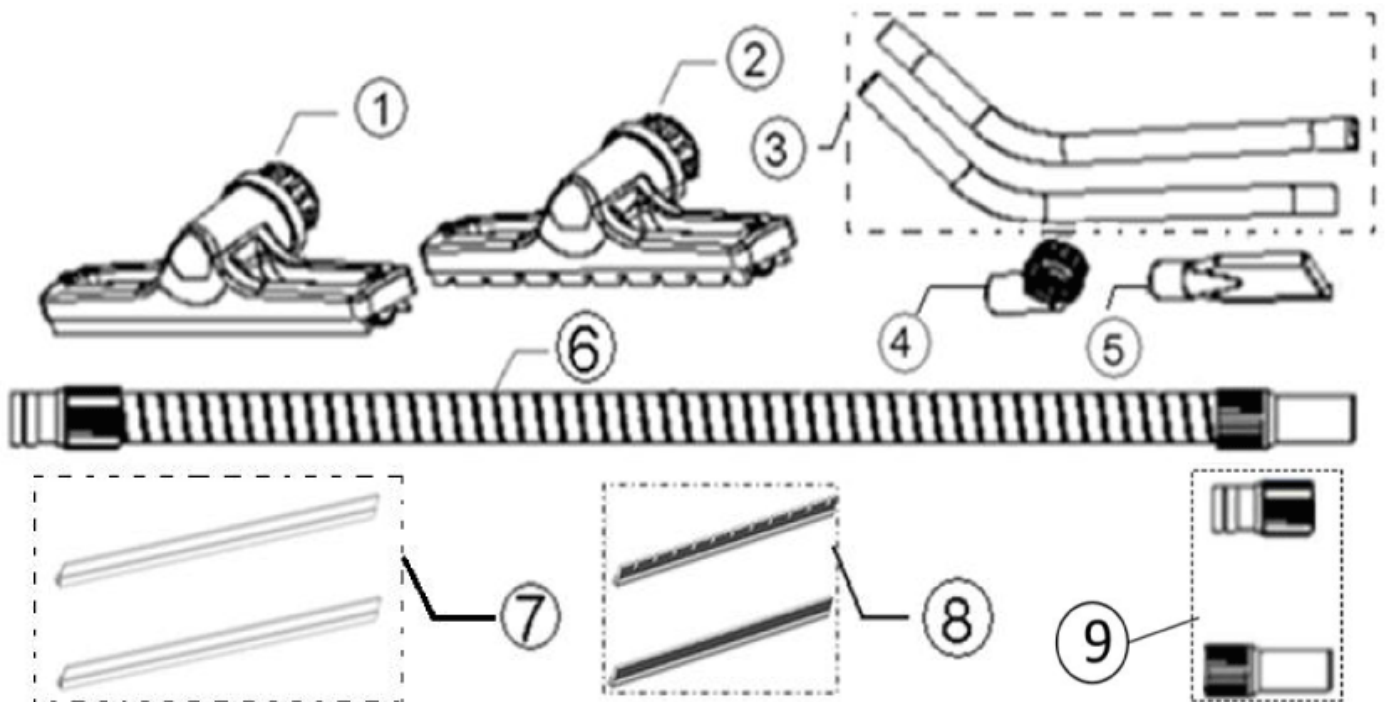

Accessories

LSU275

13-09-2014

Part List ID
LSU39504

5

Accessories

LSU275

13-09-2014

Part List ID
LSU39504

6

Pos	Part no.	Qty	Description	
1	VA80853	1	WET PICK-UP TOOL	
2	VA80036	1	DRY PICK-UP TOOL	
3	VA80711	1	WAND ASSEMBLY	
4	VA20803	1	DUSTING 38MM	
5	VA20806	1	CREVICE TOOL 38MM	
6	VA80400	1	SUCTON TUBE ASSEMBLY	LSU 155/255/275/295/375/395
6	VA80401	1	SUCTION TUBE ASSEMBLY	LSU135
7	VA86700	1	SQUEEGEE BLADE KIT	
8	VA81119	1	BRUSH STRIP KIT	
9	VA80654	1	HOSE ADAPTOR KIT LSU