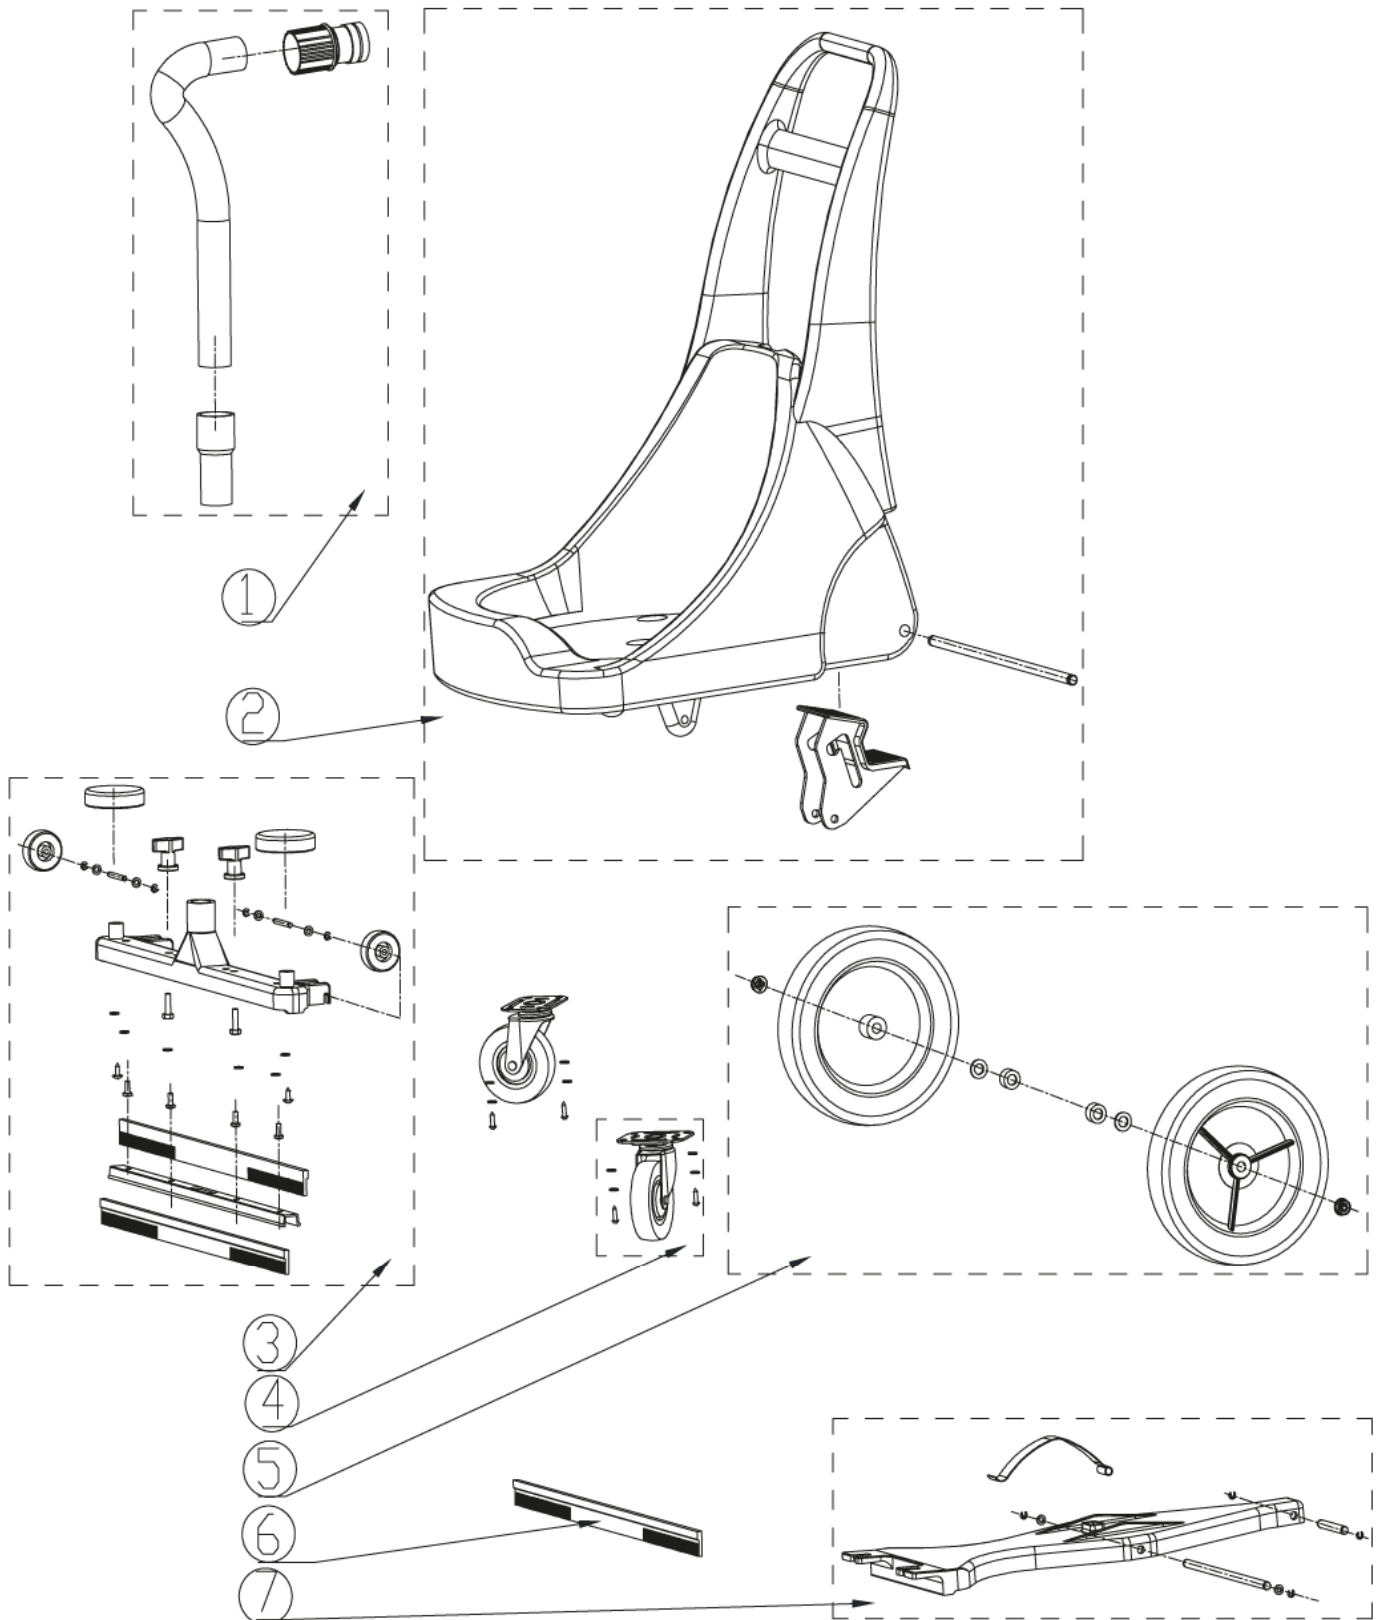

Fixed squeegee chassis

LSU275

13-09-2014

Part List ID
LSU13508

9

Fixed squeegee chassis

LSU275

13-09-2014

Part List ID
LSU13508

10

Pos	Part no.	Qty	Description
1	VA83611-010	1	HOSE ASSEMBLY
2	VA87703	1	BOTTOM BASE ASSEMBLY
3	VA00001	1	FRONT MOUNT SQUEEGEE ASSY 24 INCH
4	VA80898	2	3.5 WHEEL ASSEMBLY
5	VA80896	1	NON-MARKING10 WHEEL ASSEMBLY
6	VA85007	2	BLADE 24INCH
7	VA80897	1	CONNECT BOARD ASSEMBLY