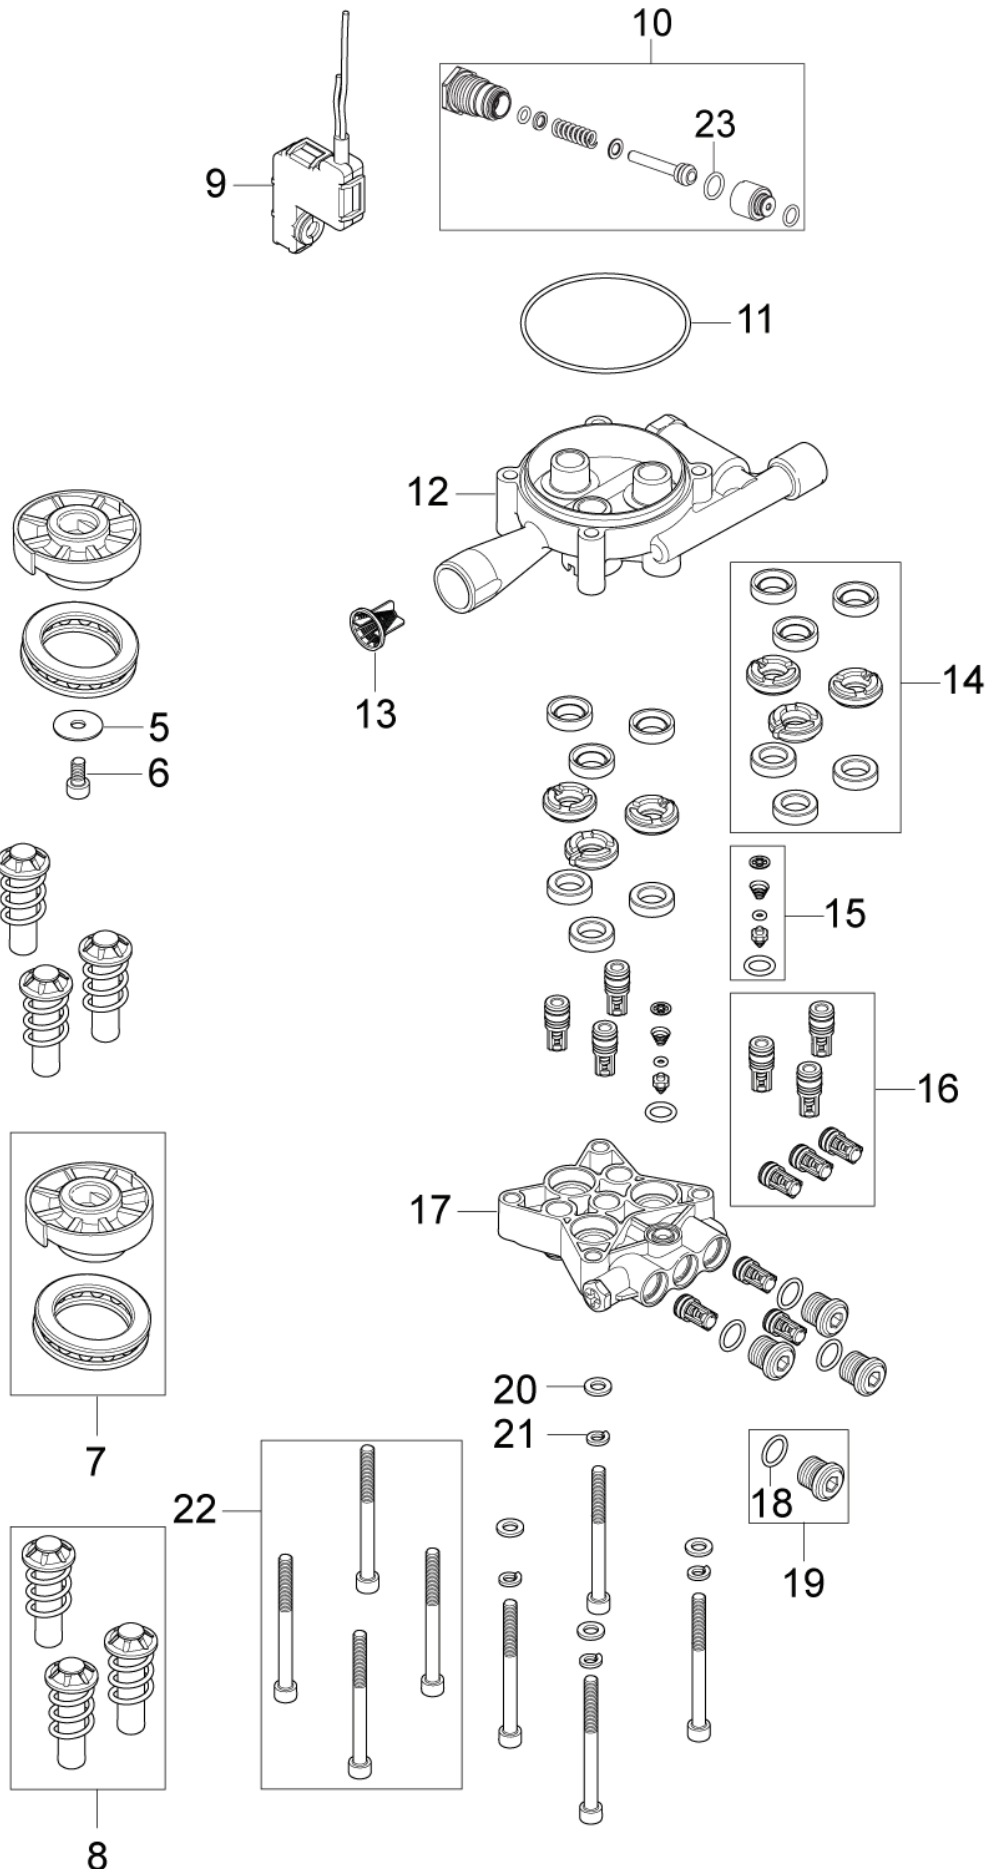

## C120.3 and C125.3

08-08-2012

ET-Liste-Nr. C120302

4

| Pos | Artikelnr. | Me | Beschreibung                     |
|-----|------------|----|----------------------------------|
| 0   | 128500003  | 1  | Verpackung 10Stück C120.3,C125.3 |
| 0   | 128500279  | 1  | TOP BOX C120.3-6 P 10PCS         |
| 0   | 128500280  | 1  | TOP BOX C125.3-8 CAR 10PCS       |
| 0   | 128500281  | 1  | TOP PAD BOX C120.3 10PCS         |
| 01  | 127440241  | 1  | Verkleidung vorne C120.3         |
| 01  | 127440242  | 1  | FRONT COVER 125.3                |
| 02  | 127440198  | 1  | Hauptschalter MAIN SWITCH        |
| 03  | 127440197  | 1  | Kondensator 30UF 500V für 230V   |
| 06  | 127440056  | 2  | PLASTIC SCREW M4X16              |
| 07  | 127440243  | 1  | CABLE RELIEF BLACK               |
| 08  | 127440244  | 1  | RIGHT LEG COVER BLACK C120.3     |
| 09  | 127440245  | 1  | RIGHT CHASSIS BLACK              |
| 11  | 127440098  | 2  | WHEEL KIT BLUE CAP               |
| 12  | 127440092  | 1  | LEFT LEG COVER BLACK C120.3      |
| 13  | 127440246  | 1  | LEFT CHASSIS BLACK               |
| 15  | 127440247  | 1  | REAR COVER BLACK                 |
| 16  | 127440066  | 2  | Stopfen für Schlauchhalterung    |
| 17  | 127440067  | 1  | Griff                            |
| 18  | 127440068  | 1  | Schlauchhalterung                |
| 19  | 127440205  | 1  | Düsenreiniger                    |
| 20  | 101814782  | 8  | Schraube KB50 x 18               |
| 21  | 128500029  | 1  | RUBBER MOUNT KIT                 |
| 22  | 128500291  | 1  | Motor 1,7-1,8kW 230-240V         |

# Motorpumpeneinheit

C120.3 and C125.3

08-08-2012

ET-Liste-Nr. C120306

5