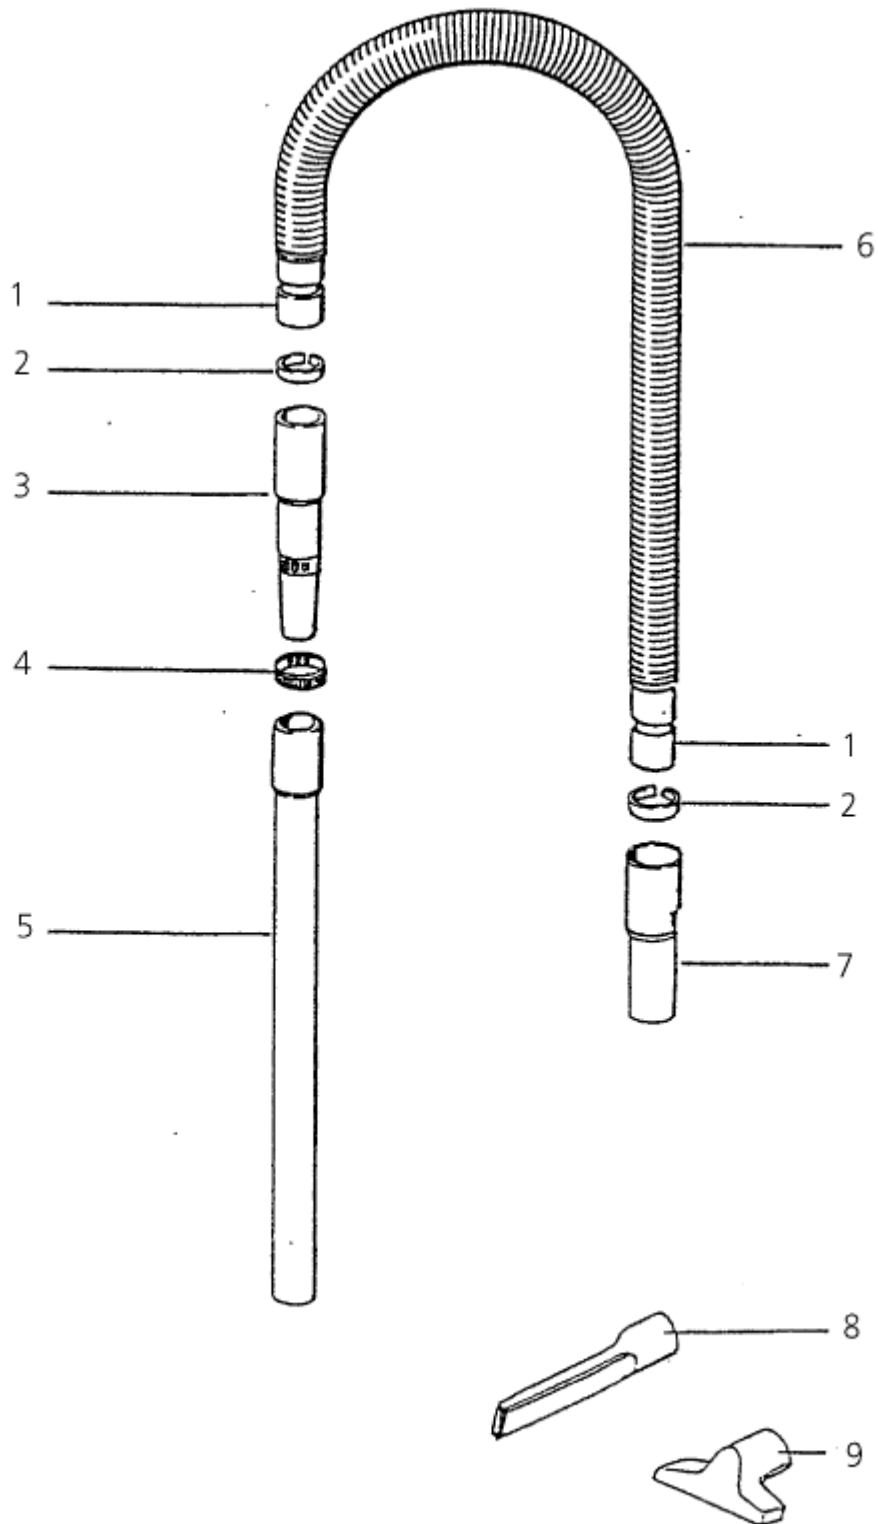

Motor and cabinet parts =>30.04.2005

FILTRA VAC

27-01-2013

Part List ID
FILTRAVACU4

8

Pos	Part no.	Qty	Description
49	55138A	1	HOLDER NOZZLE WITH CLIP
50	302000506	1	WIRE NET H05VV-F 2X0.75X1 *EU*
50	52585A	1	POWER CORD 120V COMBIVAC *US*
51	52922A	1	CONDENSOR230V FILTRA 14/18
52	64895	1	FILTER BAG SET 5+1+1
53	10369	1	SCREW M5X25

Hose and nozzles =>30.04.2005

FILTRA VAC

27-01-2013

Part List ID
FILTRAVAC06

10

Pos	Part no.	Qty	Description
1	53054A	2	SWIVEL END HOSE
2	57405A	2	RETAINER SPRING HOSE
3	59318A	1	TUBE HAND
4	57608A	1	REGULATOR SUCTION
5	5142	1	EXTENSION PIPE
6	55141A	1	HOSE SUCTION W/HAND TUBE
7	53075A	1	SOCKETCONNECTING FILTRA VAC
8	29541	1	CREVICE NOZZLE D36X200
9	14295	1	UNIVERSAL NOZZLE D36X115