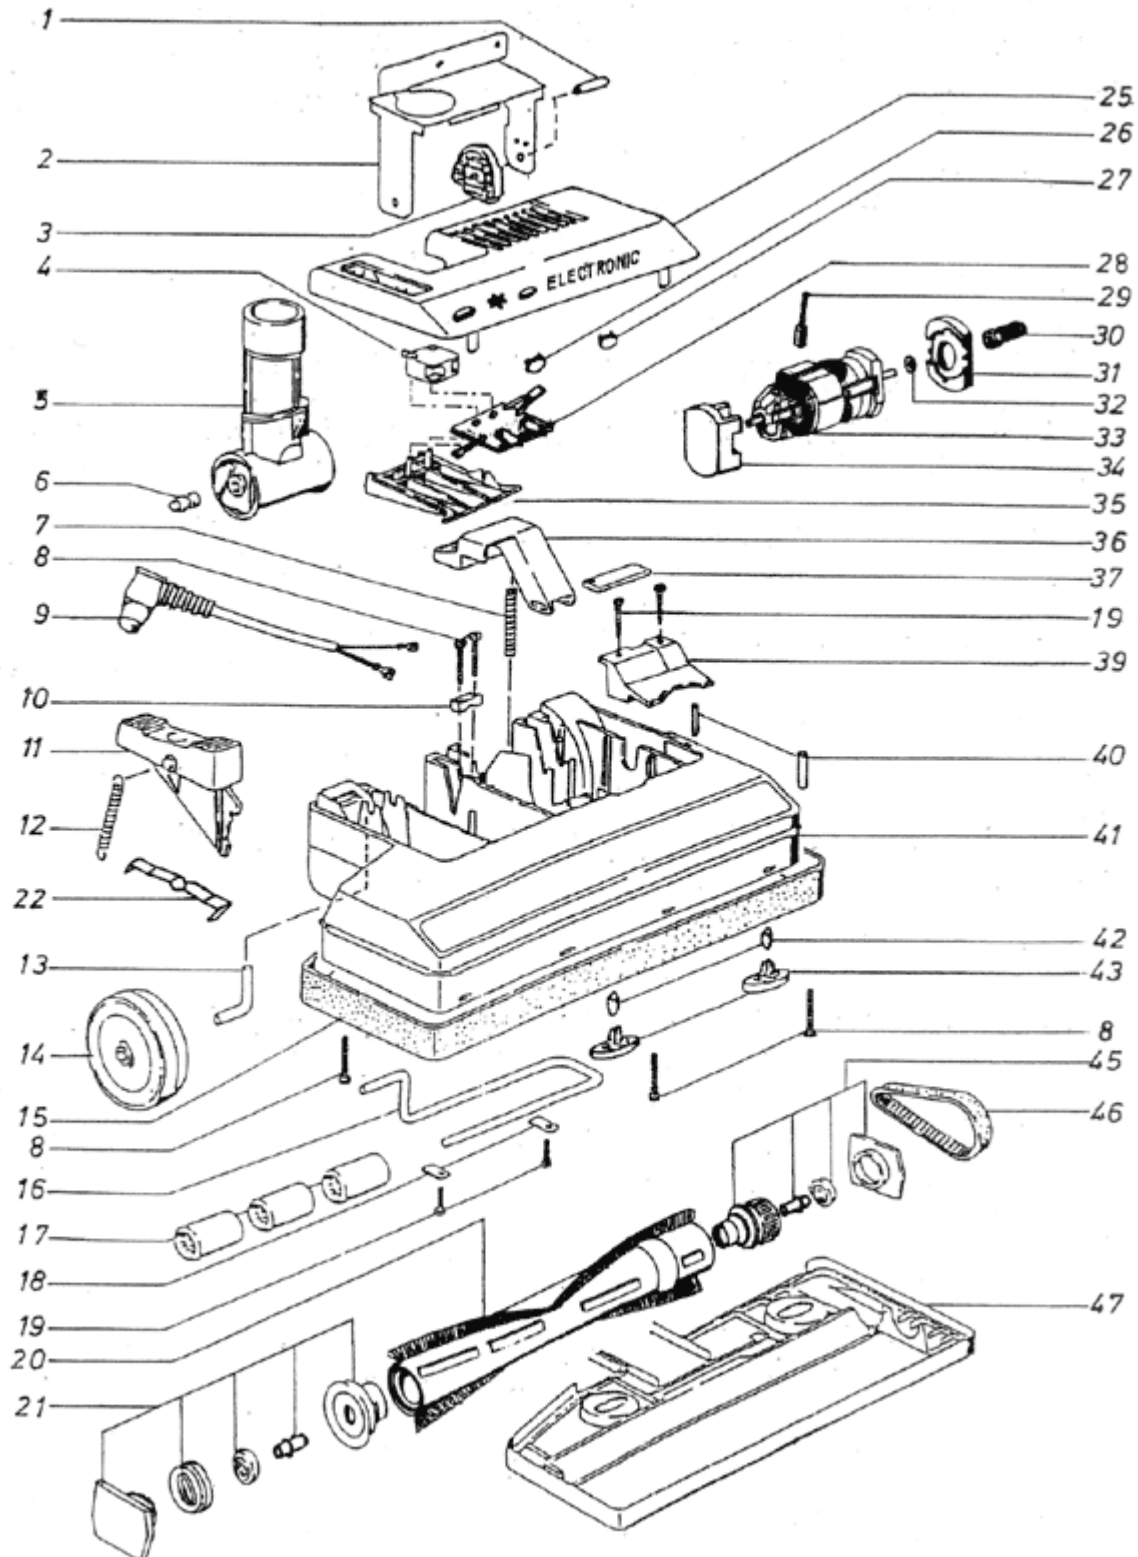

Suction brush 01.05.2005=>

FILTRA VAC

27-01-2013

Part List ID
FILTRAVAC08

11

Suction brush 01.05.2005=>

FILTRA VAC

27-01-2013

Part List ID
FILTRAVAC08

12

Pos	Part no.	Qty	Description	
1	57335A	1	ROD LATCH	
2	52094A	1	BRACKETPIVOT W/ INSERT	
3	80071A	1	INSERTLOCKING	
4	52681A	1	SWITCH 1 POLE	
5	56859A	1	PIVOT HANDLE	
6	58309A	2	SHAFT PIVOT	
7	58618A	1	SPRING	
8	57951A	2	SCREW 4X20 COMBIVAC	
9	302002955	1	CABLE CONNECTION BLACK	
10	51997A	1	CLAMP STRAIN RELIEF	
11	55805A	1	PEDAL BRUSH HEIGHT	
12	58617A	1	SPRING	
13	302002956	2	AXLE WHEEL	
14	59905A	2	WHEEL REAR	
15	51603A	1	BUMPER	FILTRA VAC 14
15	51604A	1	BUMPER	FILTRA VAC 18
16	50127A	1	AXLE ADJUSTING	
17	57402A	3	ROLLER	
18	56860A	2	PLATE FIXING	
19	80072A	4	SCREW 4MM X 12MM	
20	51485A	1	BRUSH ASM. COMPLETE 614E	FILTRA VAC 14
20	51486A	1	BRUSH ASM. COMPLETE 618E	FILTRA VAC 18
21	302002957	1	BEARING CPL. BRUSH-SIDE	
22	53417A	1	SPRING FILTRA	
25	302002958	1	HOOD CPL. BLUE NILFISK-AL	
26	302002959	1	COVER PLATE GREEN-TRANSP.	
27	55668A	1	LENS FILTRA	
28	302002960	1	ELECTRONICS 230V 0.85 A	
29	302002961	2	CARBON BRUSH 6.4X6.4X14	
30	57264A	1	PULLEY DRIVER 614E/618E	
31	302002962	1	BEARING RING MOTOR BLACK	
32	302002963	1	SUPPORTING DISK 6X12X0.3	
33	302002964	1	MOTOR CPL. 230V	
34	302002965	1	BEARING MOTOR BLACK	
35	52688A	1	SWITCHINSERT	
36	55705A	1	LATCH FOOT FILTRA 14/18	
37	56402A	1	RAIL STOP	
39	50451A	1	PLATE REINFORCING 614/618	
40	56863A	1	PIN	
41	52690A	1	HOUSING14 120V	FILTRA VAC 14
43	55801A	2	LEVER TENSION	
45	302002966	1	BEARING CPL. ENGINE-SIDE	
46	302002967	1	TOOTHED BELT 9 MM