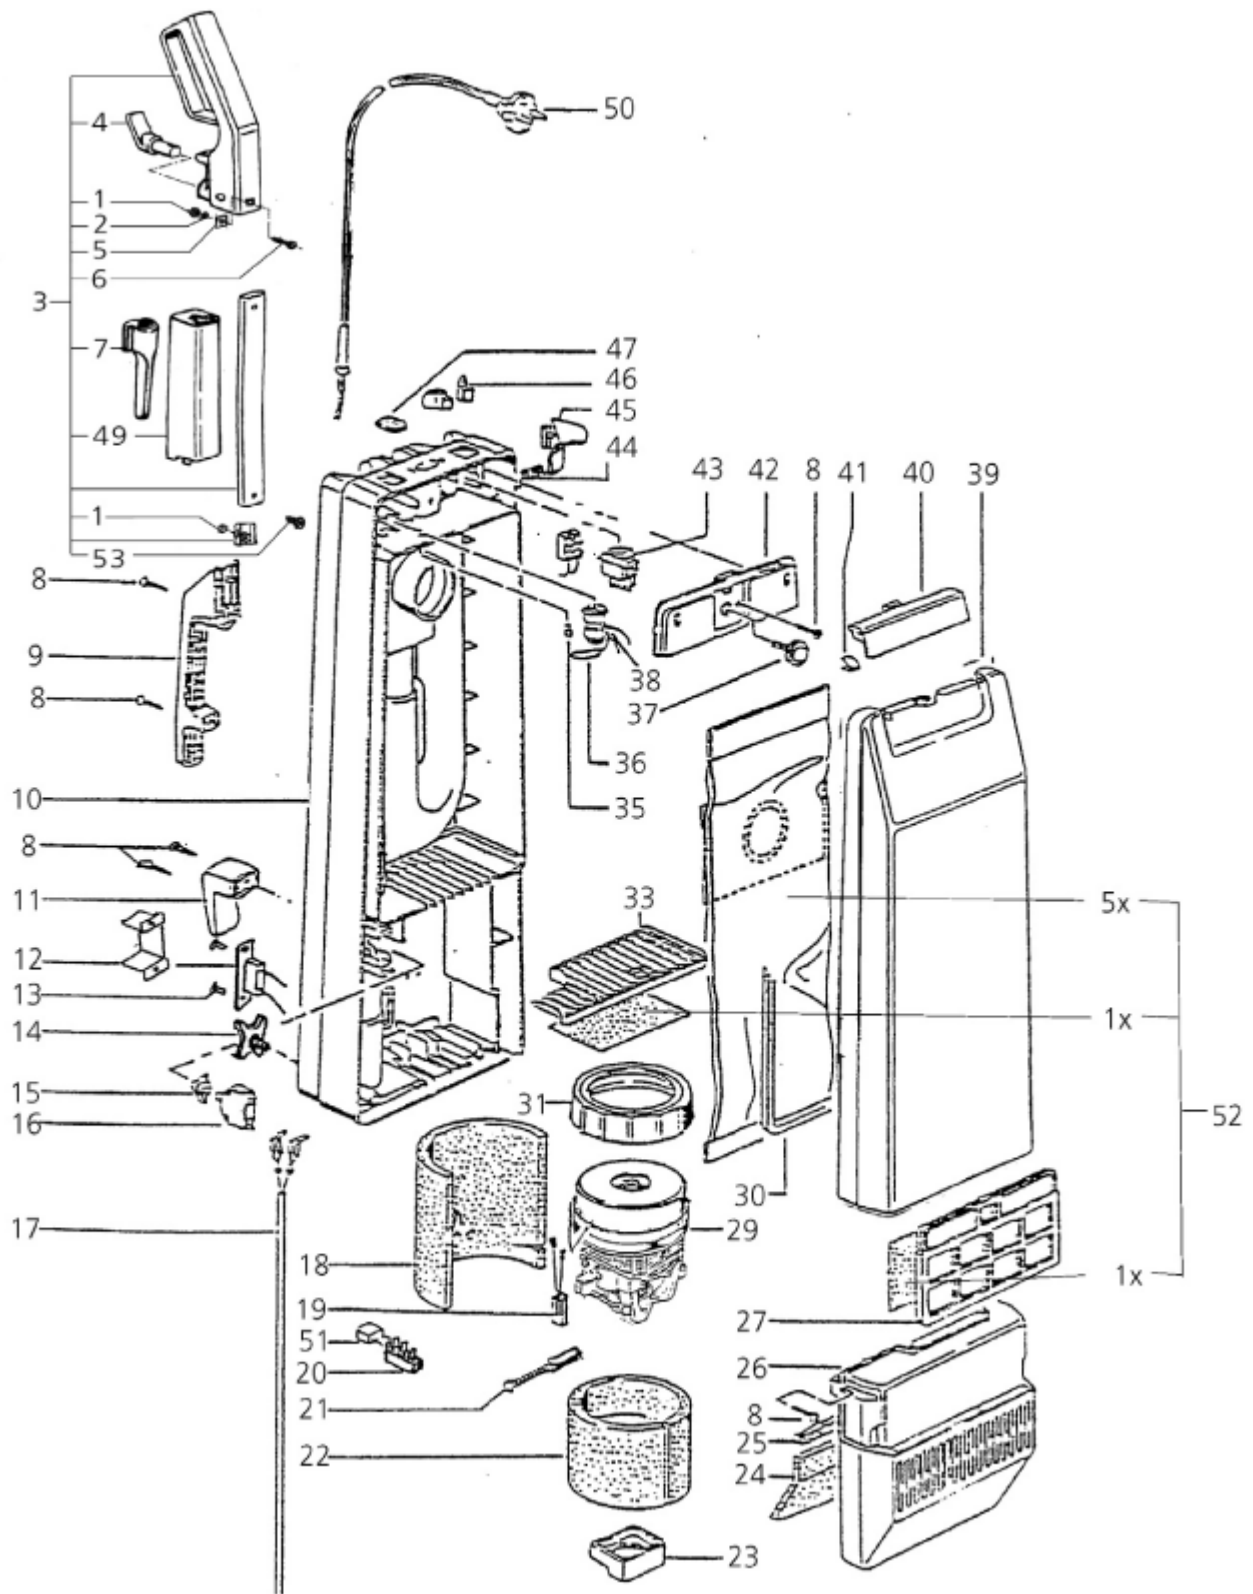

Suction brush =>30.04.2005

FILTRA VAC

27-01-2013

Part List ID
FILTRAVAC02

5

Pos	Part no.	Qty	Description	
42	41017A	1	MOTOR BRUSH 230V	230/1/50
42	56056B	1	MOTORBRUSH W/PULLEY 614E 618E	120V
43	51457A	2	BRUSHCARBONBRUSH MOTOR 618	
44	56863A	1	PIN	
45	51603A	1	BUMPER	FILTRA VAC 14
45	51604A	1	BUMPER	FILTRA VAC 18
46	56862A	1	PLATE NOZZLE	FILTRA VAC 18
46	57149A	1	PLATE NOZZLE FILTRA VAC	FILTRA VAC 14
47	50127A	1	AXLE ADJUSTING	
48	56860A	2	PLATE FIXING	
49	50674A	1	BLOCK BEARING RIGHT 614/618	
50	50922A	1	BELTCOGGED FILTRA614E/618E	

Motor and cabinet parts =>30.04.2005

FILTRA VAC

27-01-2013

Part List ID
FILTRAVAC04

7

Pos	Part no.	Qty	Description
1	2760	2	NUT M5 ISO 4032 ZN
2	7114882	1	SCREW GROWER Ø5
3	302001926	1	HANDLE WITH SHAFT
4	52625A	1	CORDHOOK COMBIVAC
5	5166	1	WASHER 5.3X1.6
6	8883	1	ROUNDHEAD SQ NECK BOLT M5X20 DIN 603 ZN
7	29541	1	CREVICE NOZZLE D36X200
8	57951A	8	SCREW 4X20 COMBIVAC
9	52903B	1	HANDLECARRYBLACK
10	52588A	1	CANISTERREAR 120V COMBIVAC
11	55157B	1	HOLDERCORDANTHRACITE
12	40056A	1	SOCKET
14	80068A	2	SCREW THUMB 2PCS
15	52008A	1	CAP SWITCH
16	52695A	1	SWITCH 1 POLE
17	52592A	1	FLATCORD COMBIVAC
18	54734A	1	INSERT INSULATING
19	41442A	1	CIRCUIT BREAKERVAC MOTOR115V
20	50636A	1	BLOCK TERMINAL
21	40820A	2	BRUSH CARBON VAC MOTOR 120V
21	40821A	2	BRUSH CARBON VAC MOTOR 230V
23	52087A	1	ENDCAP VAC MOTOR
24	53931A	1	FOAM
25	54361A	1	GASKET COVER MOTOR
26	52697A	1	BLOWERCOVER 120V
27	54026A	1	FILTER CASSETTE
29	40969A	1	MOTOR VAC 120V FILTRA PAC 120 V
29	52598A	1	VACUUM MOTOR 230V COMBIVAC 230 V
30	52622A	1	GASKETCANISTER DOOR
31	57862A	1	RING BEARING MOTOR
33	52593A	1	FILTER MOTOR PROTECTION
36	59302A	1	TUBING
37	80069A	1	SCREW M5
38	54735A	1	INDICATOR BAG FULL
39	52621A	1	CANISTER DOOR COMBIVAC
40	55715A	1	LATCH TANK GRAY
41	53408A	1	SPRING
42	52696A	1	COVERPLATE
43	47407A	1	SWITCH ROCKER
44	58693A	1	SPRINGSPIROL 614/618
45	55658A	1	BARLOCKING 614/618
46	52923A	1	CLIPRETAINER FILTRA
47	52779A	1	COVER WASHER