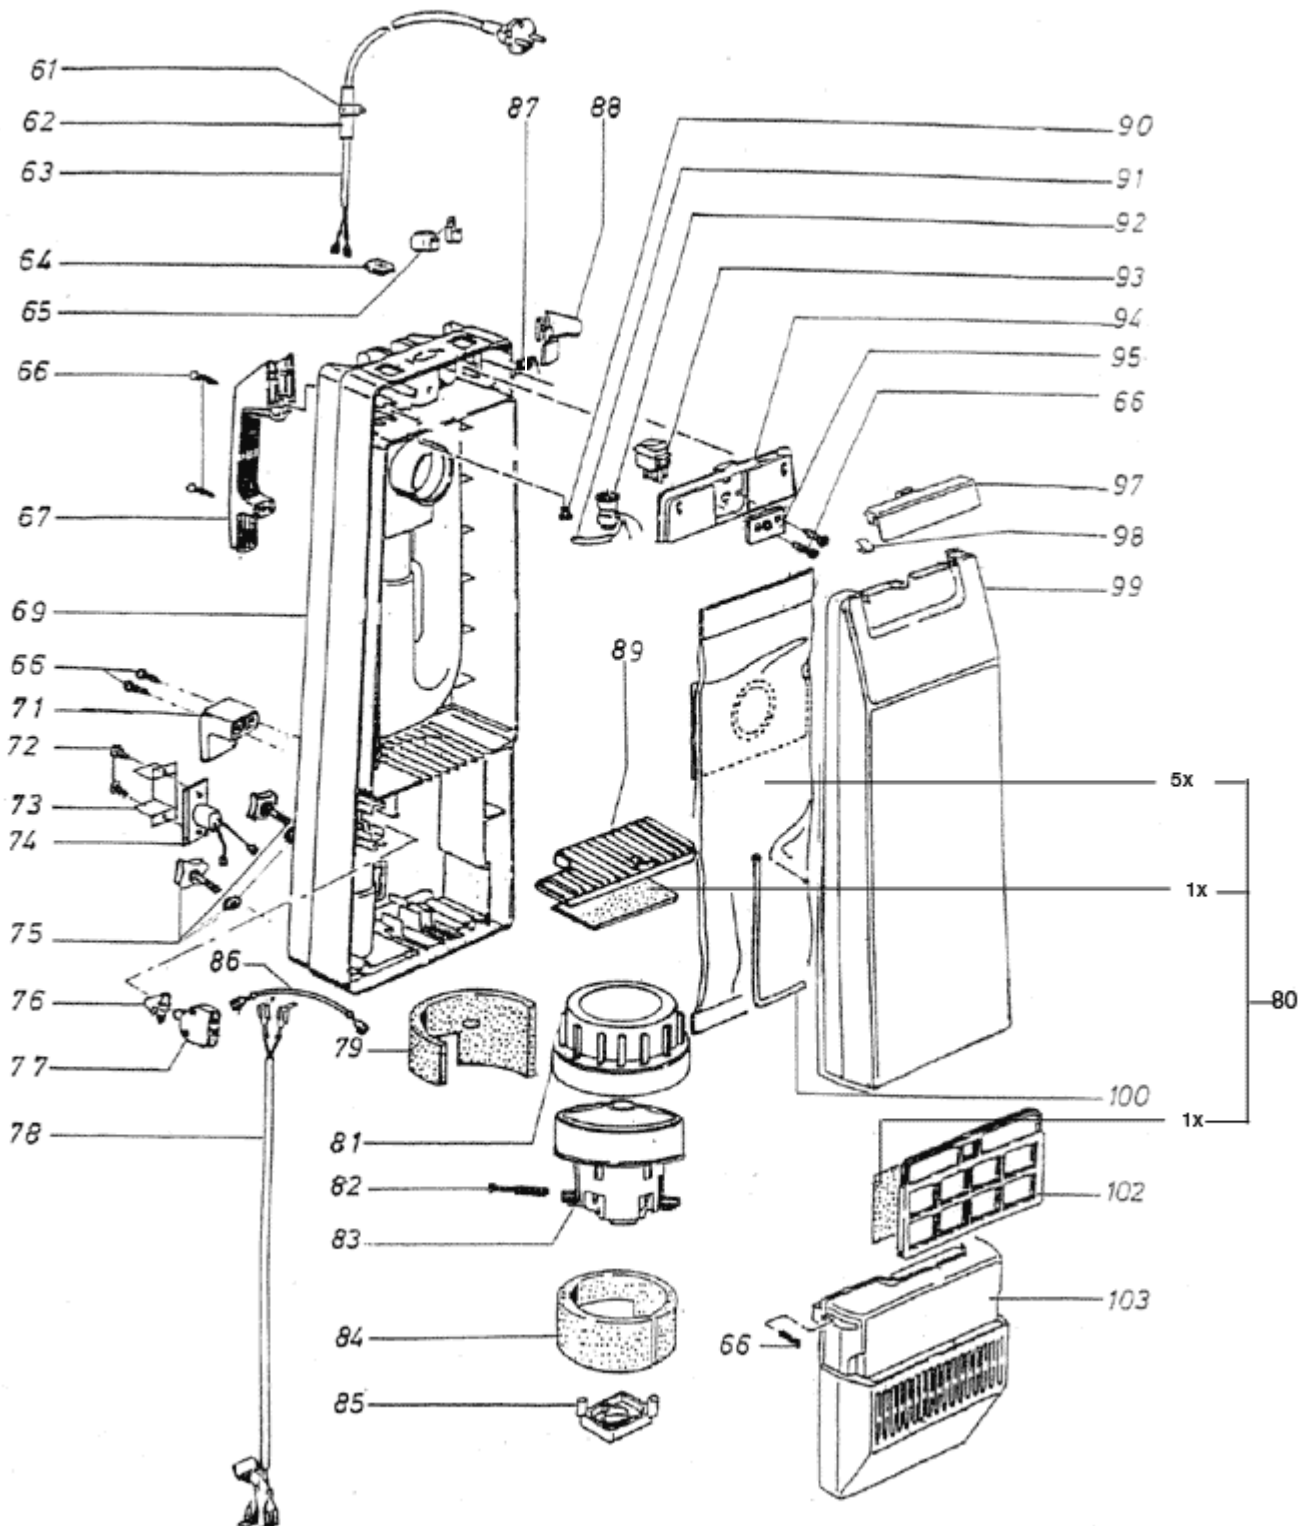

Motor and cabinet parts 01.05.2005=>

FILTRA VAC

27-01-2013

Part List ID
FILTRAVAC10

14

Motor and cabinet parts 01.05.2005=>

FILTRA VAC

27-01-2013

Part List ID
FILTRAVAC10

15

Pos	Part no.	Qty	Description
61	302002969	1	CABLE GUIDE ANTHRACITE
62	302002970	1	CABLE BUSHING BLACK
63	302002971	1	POWER COARD 12.5M BLACK *EU*
64	52779A	1	COVER WASHER
65	302002972	1	TIE-CLIP LONG CPL.
65	302002973	1	TIE-CLIP LONG BLACK HOSE-
66	57951A	8	SCREW 4X20 COMBIVAC
67	52903B	1	HANDLECARRYBLACK
69	52588A	1	CANISTERREAR 120V COMBIVAC
71	55157B	1	HOLDERCORDANTHRACITE
73	50848A	1	BRKT.PLUG PROTECTIONCOMBIVAC
74	302002974	1	SOCKET 2-POL. BLACK
75	80068A	1	SCREW THUMB 2PCS
76	52008A	1	CAP SWITCH
77	52695A	1	SWITCH 1 POLE
78	302002975	1	CABLE FLAT CPL. 830MM
79	54734A	1	INSERT INSULATING
80	64895	1	FILTER BAG SET 5+1+1
81	302002976	1	ADAPTER BLACK
82	302002977	2	CARBON BRUSH CPL.
83	302002978	1	MOTOR 230 V
84	302002979	1	INSULATION MOTOR
85	302002980	1	BEARING MOTOR BLACK
87	58693A	1	SPRINGSPIROL 614/618
88	55658A	1	BARLOCKING 614/618
89	52593A	1	FILTER MOTOR PROTECTION
91	59302A	1	TUBING
92	302002981	1	FILLING INDICATOR DUST
93	47407A	1	SWITCH ROCKER
94	52381A	1	COVER PLATE FILTRA PAC
95	302002982	1	PLATE REINFORCING
97	55715B	1	LATCHTANKBLUE
98	53408A	1	SPRING
99	52621A	1	CANISTER DOOR COMBIVAC
100	302002983	1	SEALING CORD D5X970MM
102	54026A	1	FILTER CASSETTE
103	52697A	1	BLOWERCOVER 120V