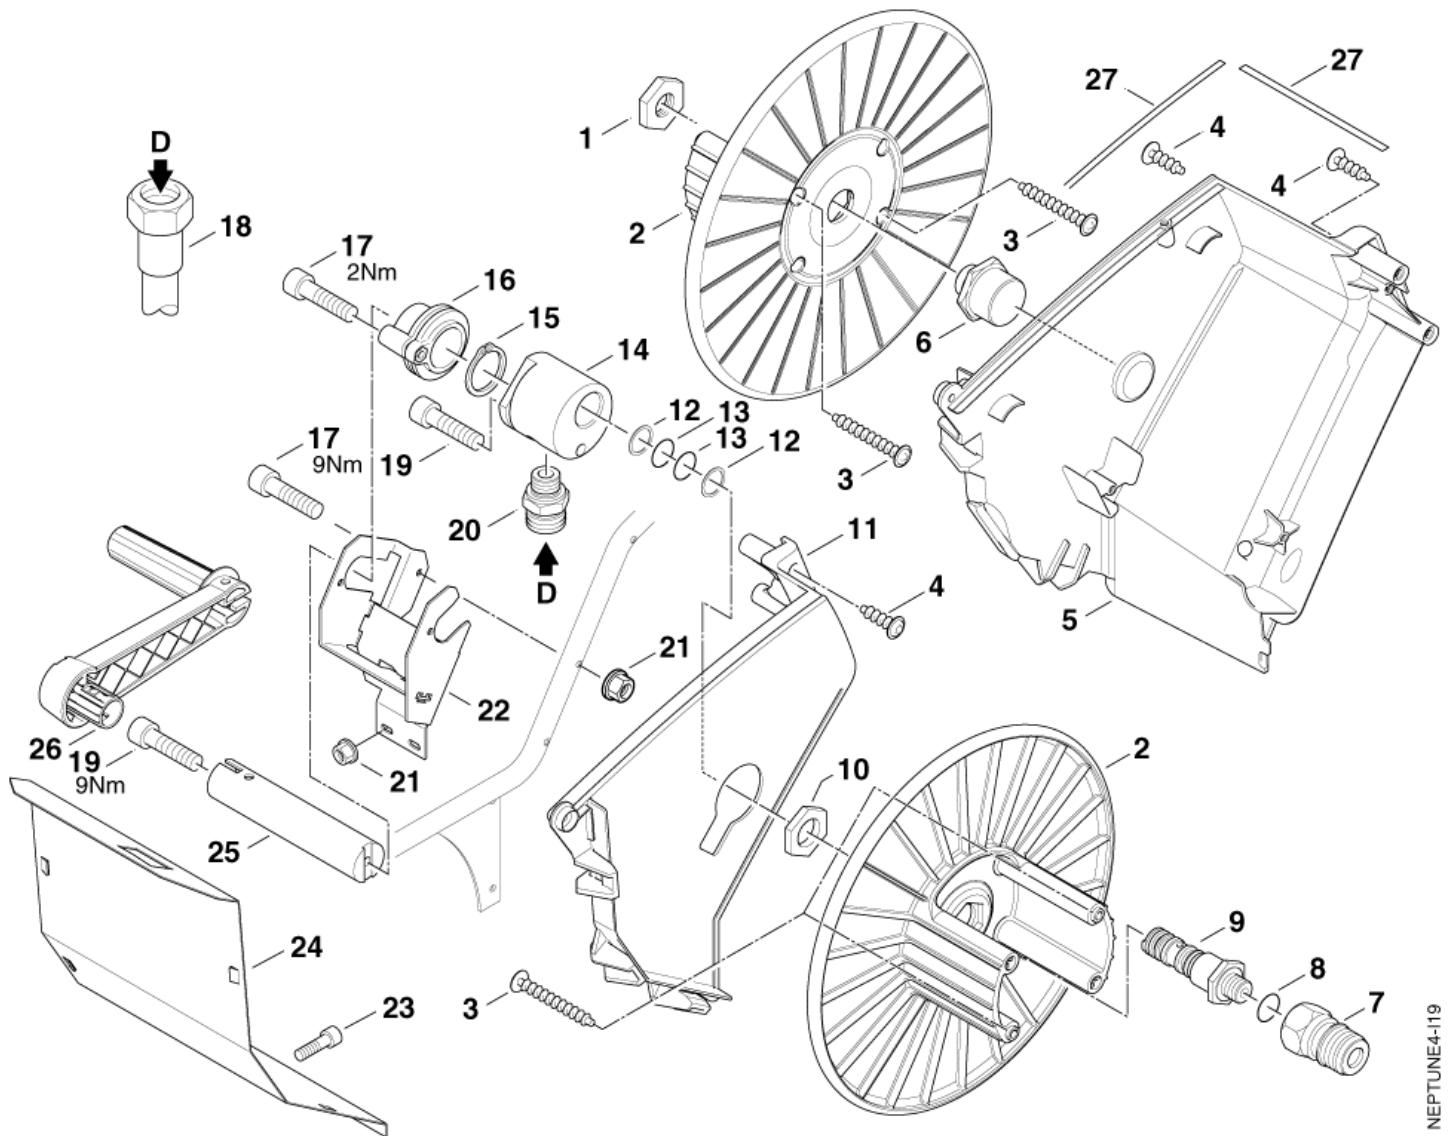

Schlauchtrommel

NEPTUNE 4

30-05-2012

ET-Liste-Nr.
NEPTUNE419

43

NEPTUNE4-119

Schlauchtrommel

NEPTUNE 4

30-05-2012

ET-Liste-Nr.
NEPTUNE419

44

Pos	Artikelnr.	Me	Beschreibung	
1	909100145	1	Mutter 6kt/G 3/8"x6	X-models
2	301000775	2	Schlauchtrommel-hälfte	X-models
3	909100153	4	Schraube 6x40	X-models
4	1814614	5	Schraube 5x18	X-models
5	301001189	1	Abdeckung links	X-models
6	301001266	1	Lager Rechts G3/8"/SW30	X-models
7	1600493	1	Nippel 3/8", Schnellkupp lung	X-models
8	1801075	1	Dichtring ?23,8x?17,2x2	X-models
9	301000976	1	Hohlschraube G3/8"	X-models
10	62696	1	Sechskantmutter M24x1,5x 6	X-models
11	301001190	1	ABDECKUNG SHL-TROMMEL PP	X-models
12	63792	2	Stützring ?16,26x2,18	X-models
13	19620	2	O-Ring ?15,54x2,62	X-models
14	301000624	1	Druckanschluss ?45x41,7	X-models
15	32524	1	Sicherungsring 20x1,2	X-models
16	301000849	1	Lager Links Vorm. ?50x 33	X-models
17	5945	2	Zylinderschraube M6x30	X-models
18	301000855	1	HD-Schlauch ?8x650	X-models
19	9570	2	Zylinderschraube M6x40	X-models
20	54590	1	Verschraubung XGE12L/1/4 NPT	X-models
21	12496	3	Sechskantmutter M6	X-models
22	301001257	1	Halter	X-models
23	3913	1	Zylinderschraube M6x12	X-models
24	301001254	1	Blech 1x287x199x185 gewölbt St	X-models
25	301001263	1	Adapter ?28x140	X-models
26	301000733	1	Kurbel 190x175x45	X-models
27	301001811	2	Dichtung 500x7x2	X-models