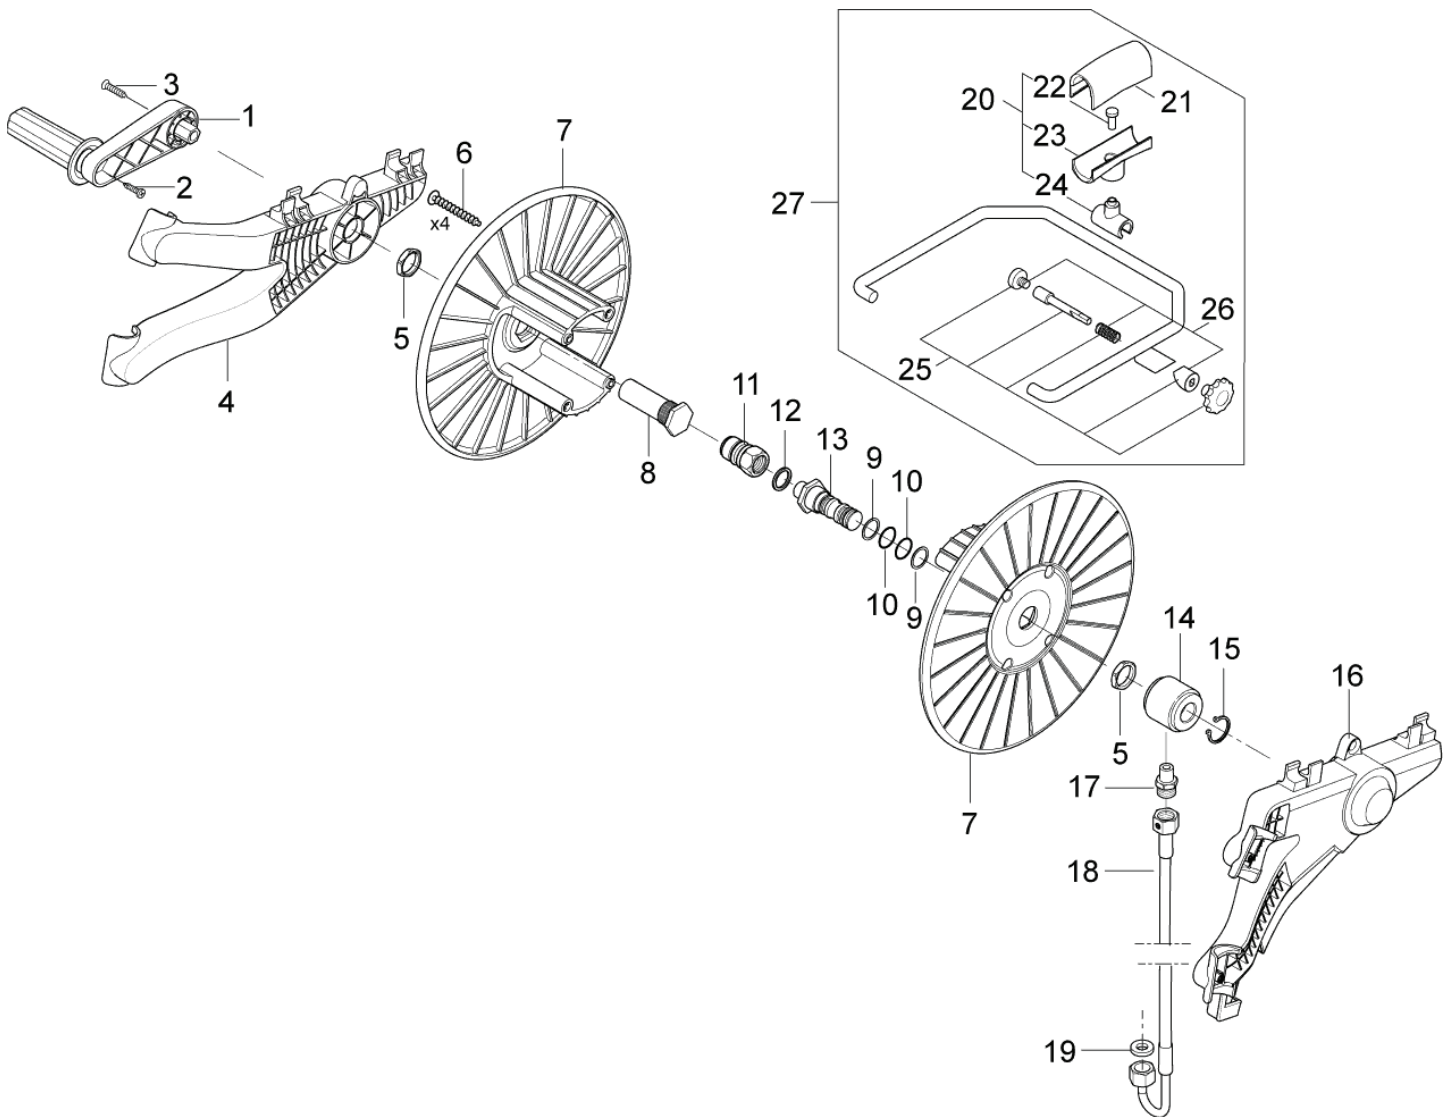

Overview

POSEIDON 6 FA

12-01-2013

Part List ID
POSE602

5

Pos	Part no.	Qty	Description	
36	1800515	4	LOCK NUT M8 ISO 7042 ZN	
36	1809920	4	NUT M8 A2/PA ISO10511	Food
37	1800796	4	WASHER M8	
37	1802917	1	WASHER M8 Ø8.4X18X1 A2 DIN125	Food
38	107140930	4	SCREW M8X20 DIN933 SS	Food
38	2753	4	HEX. SCREW M8X20 ISO 4017 ZN	
40	107141695	4	SCREW K50X35 TORX 20 WN5452 BLACK	

Hose reel

POSEIDON 6 FA

12-01-2013

Part List ID
POS5Z04

6

Hose reel

POSEIDON 6 FA

12-01-2013

Part List ID
POSSZ04

7

Pos	Part no.	Qty	Description
1	101118102	1	HOSE REEL HANDLE KIT
2	101814782	1	SCREW K50X18 WN 1451 TORX 20
3	107141673	1	SCREW M6X45 ISO 7380 BLACK TORX
4	107141674	1	ADAPTOR RIGHT FOR HOSE REEL
5	62696	1	HEXAGON NUT M24X1.5X6
6	909100153	1	SCREW 6X40
7	301000775	1	HOSE DRUM SECTION
8	107141675	1	AXLE FOR HOSE REEL
9	63792	2	SUPPORTING RING 16.26X2.18
10	19620	2	O-RING 15.54x2.62 DIN 3771 NBR70
11	1600493	1	NIPPLE F. Q-COUPL. 3/8IN HP
12	1801075	1	PACKING RING Ø23.8XØ14.96
13	107141676	1	SWIVEL SCREW FOR HOSE REEL
14	301000977	1	BEARING BUSH
15	32524	1	RETAINING RING 20X1.2
16	107141677	1	ADAPTOR LEFT FOR HOSE REEL
17	54590	1	FITTING XGE12L 1/4NPT
18	107141678	1	CONNECTION HOSE FOR HOSE REEL
19	65466	1	PACKING RING 8X15X1
20	101118103	1	HOSE GUIDE PARTS KIT
21	301000674	1	HOSE GUIDE SECTION - UPPER 70X31.7X28.5
22	10028	1	SCREW KA50X14 WN1411
23	301000676	1	HOSE GUIDE SECTION LOWER
24	107141679	1	HOSE GUIDE SLEEVE OPEN
25	101118106	1	HOSE GUIDE BRAKE COMPLETE KIT
26	101118111	1	HOSE GUIDE KIT
27	101118105	1	HOSE GUIDE COMPLETE