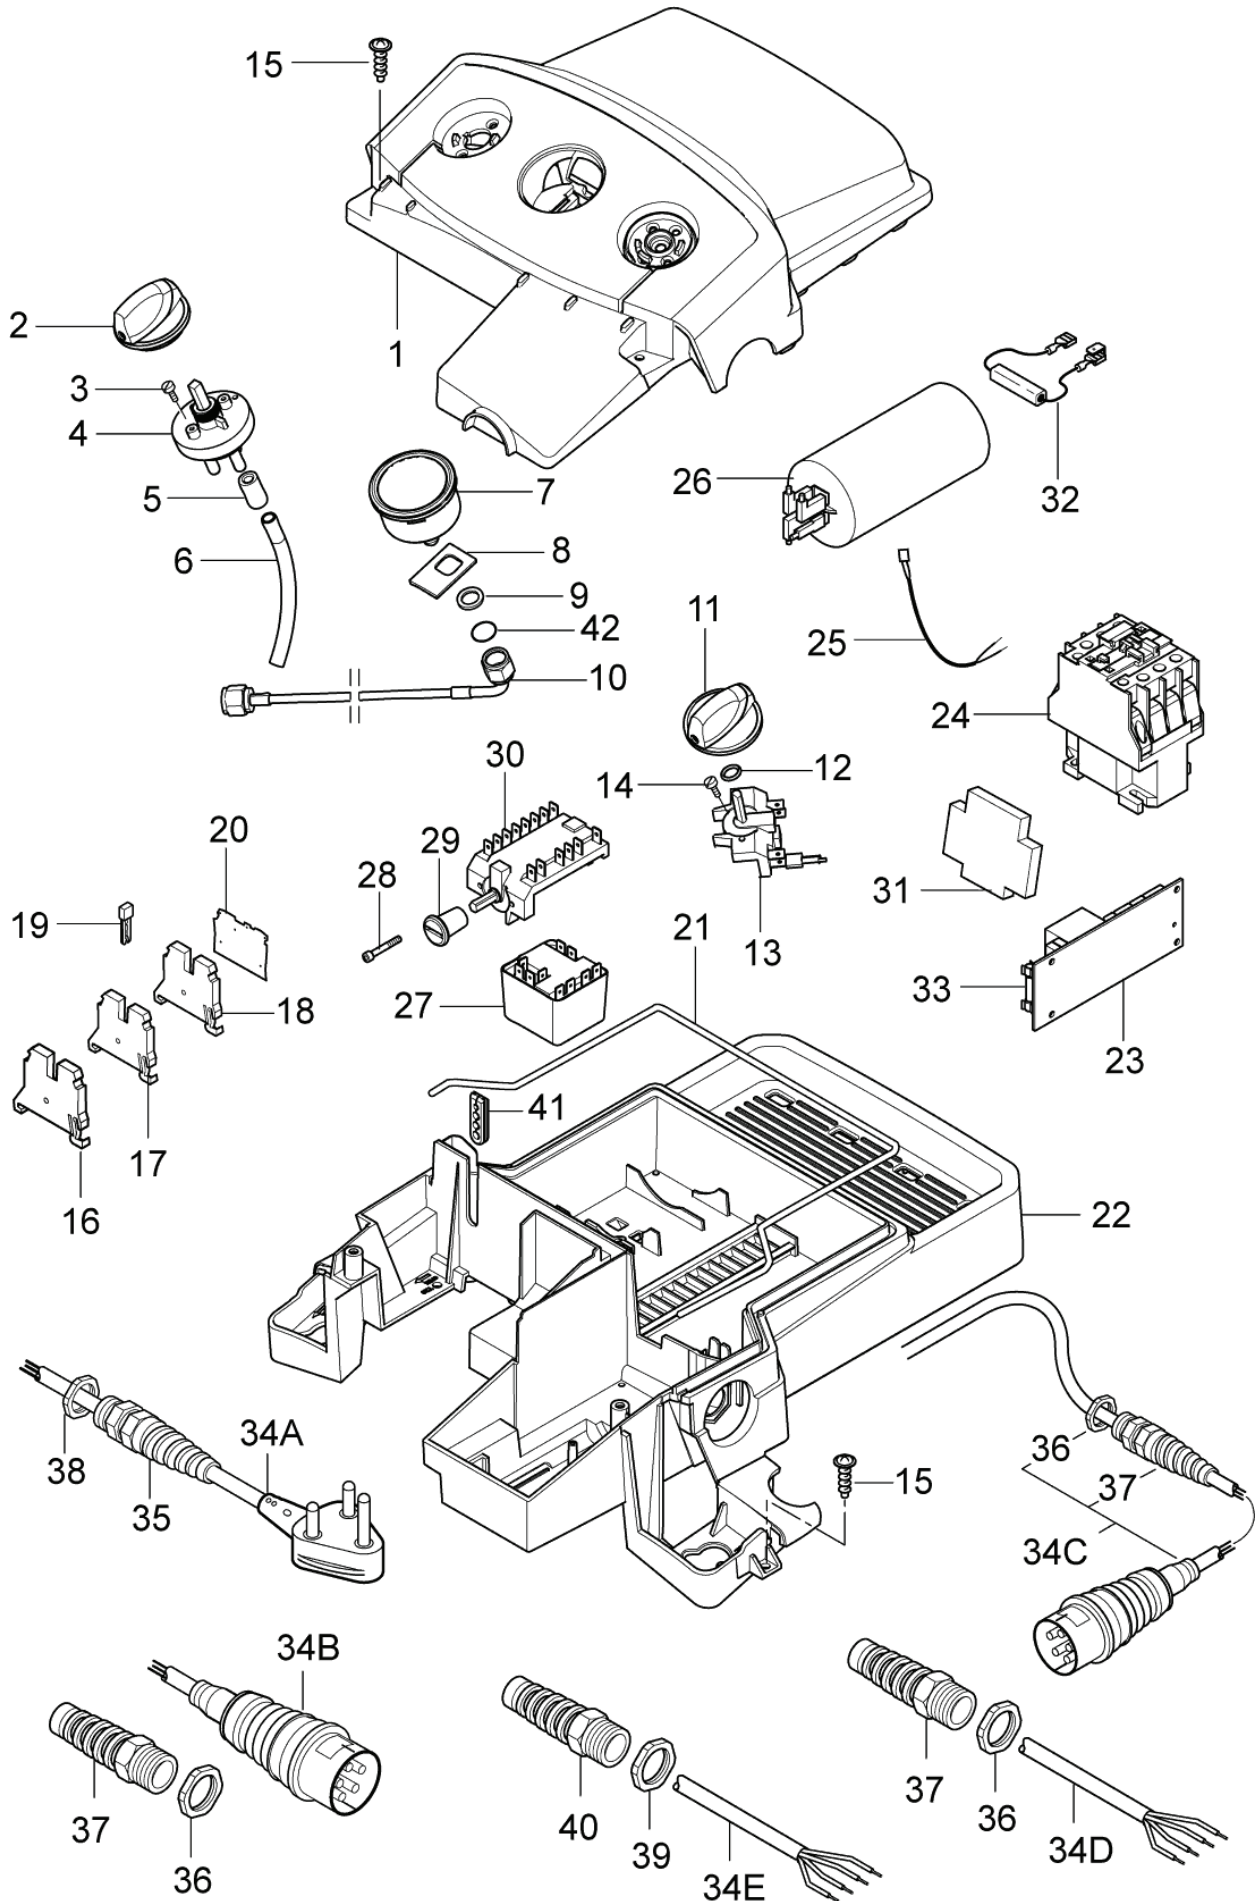

Electric box

POSEIDON 6 FA

12-01-2013

Part List ID
POS606

8

Electric box

POSEIDON 6 FA

12-01-2013

Part List ID
POSE606

9

Pos	Part no.	Qty	Description	
1	107141644	1	E-BOX TOP F. 1-POS SWITCH AND DET. BLACK	
1	107141645	1	E-BOX TOP F. 2-POS SWITCH AND DET. BLACK	
1	107141646	1	E-BOX TOP F. 1-POS SWITCH-NO DET. BLACK	
2	909100204	1	ROTARY KNOB 6X5 BLUE	
3	1814730	2	SCREW 35X10B W1423	
4	301001000	1	VALVE 51X70	
5	301001906	1	CLOSING CAP D12X21.5	
6	5206636	1	HOSE 6/10	
7	107141648	1	MANOMETER 0-300 BAR	
8	107141650	1	PLATE FOR MANOMETER	
9	107141651	1	WASHER M12 13X24X2.5 A2 DIN125	
10	107141653	1	MANOMETER TUBE FA MODELS	
10	107141696	1	MANOMETER TUBE FFA MODELS	Food
11	909100214	1	ROTARY KNOB GR.1 4KT. 6X6+8X8 BLUE	
12	9868	1	O-RING 10.2X2.5 NBR 70	
13	28877	1	SWITCH	2-POS.
13	301001058	1	CAM SWITCH 0-1 10A 400VAC	1-POS.
14	18274	1	COUNTERSUNK SCREW M4X12	
15	101814782	6	SCREW K50X18 WN 1451 TORX 20	
16	103821922	1	DIN-END STOP WO/SCREW WAGO 249-116	
17	107141633	1	TERMINAL BLOCK 4Q PE	
18	103821967	1	WIRE TERMINAL WAGO281 800V 4MM2	
19	103821969	1	JUMPER	
20	103821968	1	END PLATE WAGO 4MM2	
21	107141663	1	RUBBER GROMMET	
22	107141654	1	E-BOX BOTTOM DRILLED /CABLE/	220-240/1/60 (6-52 US)
22	107141655	1	E-BOX BOTTOM DRILLED /SWITCH/	230/400/3/50 (6-65 NO)
22	107141665	1	E-BOX BOTTOM	
22	107141706	1	E-BOX BOTTOM DRILLED CABLE AND SWITCH	220/440/3/60 (6-73 US)
23	107141666	1	PCB POSEIDON 5-6-7	
24	103822303	1	CONTACTOR CJX2-D18 18A 400V 3P+NO	6-61 FFA 400/3/50 EU
24	103822308	1	CONTACTOR CJX2-D25 25A 400V 3P+NO	400/3/50 EU
24	103822314	1	CONTACTOR CJX2-D32 32A 230V 3P+NO	220-240/1/60 (US)
24	63915	1	CONTACT 100-C30KF10 230	230/400/3/50, 220/440-460/3/60
25	107141656	1	WIRE	
26	101117948	1	CAPACITOR 70UF 400/450V DOUBLE FASTON	
27	107141613	1	START RELAY RVA 4N 0D	
28	40045	2	PAN HEAD SCREW M4X30	
29	64580	1	ROTARY KNOB	
30	301000293	1	SWITCH START/TRIANGLE 16	
31	64773	1	AUXILIARY CONTACT 100-SBL11	
32	301000402	1	RESISTANCE 15KOHM/7W	
33	301000263	1	FUSE 0.63A/500AT Ø 6.