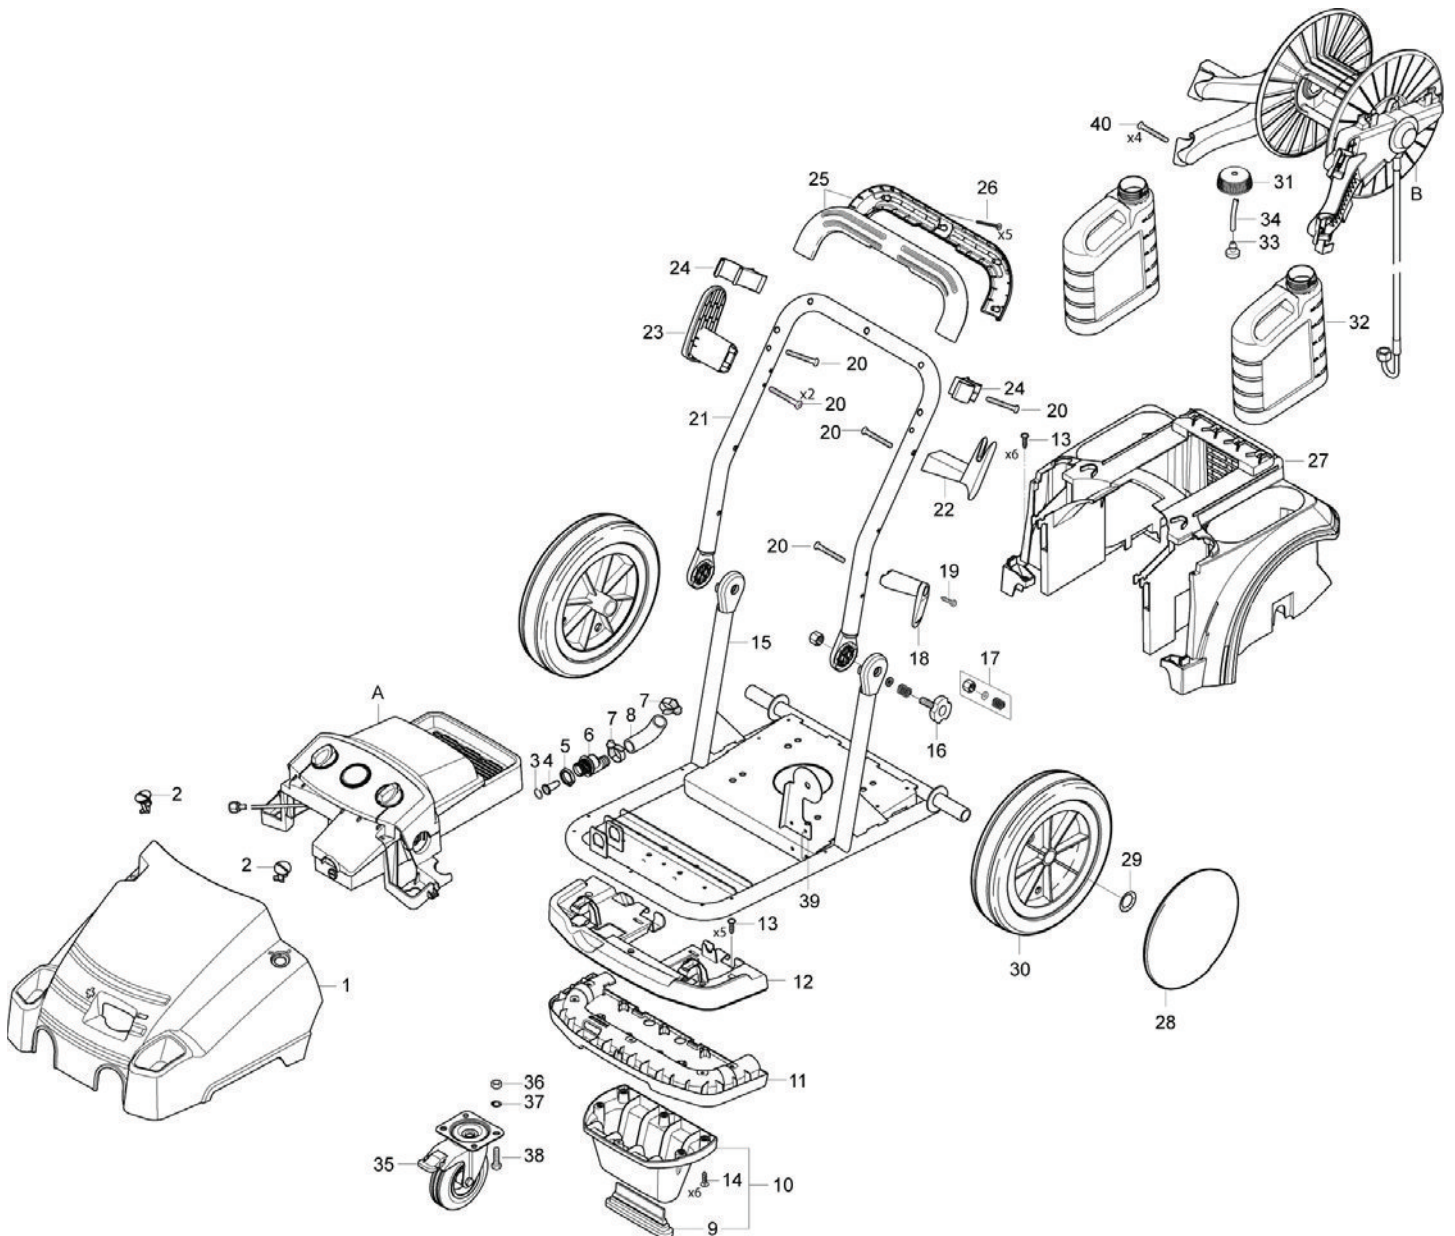

Overview

POSEIDON 6 FA

12-01-2013

Part List ID
POS602

3

Overview

POSEIDON 6 FA

12-01-2013

Part List ID
POSE602

4

Pos	Part no.	Qty	Description	
1	107141602	1	CABINET FRONT NA POSEIDON 6	
2	301001261	2	LOCKING BOLT D29X35	
3	107141667	1	LOCK WASHER	
4	101117926	1	FILTER	
5	1800341	1	LOCK NUT 3/4IN	
6	107141668	1	WATER INLET PIPE NA5/NA6	
7	107141707	1	HOSE CLIP 20-32MM SS	Food
7	23221	2	HOSE CLAMP 20-32	
8	107141697	1	RUBBER ELBOW NA5/NA6 FA	
9	107141615	1	RUBBER FOOT	
A		1	USE LINK	
B		1	USE LINK	
10	101118100	1	FRONT FOOT FOR POSEIDON KIT	
11	107141617	1	BUMPER BOTTOM	
12	107141618	1	BUMPER TOP	
13	107141690	5	SCREW M5X12 DIN7985 TORX TAPTITE	
14	101814782	6	SCREW K50X18 WN 1451 TORX 20	
15	107141621	1	FRAME NA6/C3	
15	107141622	1	FRAME STAINLESS STEEL	Food
16	107141672	2	GRIB FOR FOLDABLE HANDLE	
17	101118104	2	SPRING AND LOCK NUT KIT	
18	107141625	1	CABLE HOOK MOVABLE BLACK	
19	101814782	1	SCREW K50X18 WN 1451 TORX 20	
20	107141627	10	SCREW K50X40 T20	
21	107141623	1	FRAME HANDLE	
21	107141624	1	FRAME HANDLE STAINLESS STEEL	Food
22	107141632	1	CABLE HOOK	
23	107141629	1	HOSE HOOK	
24	107141630	1	LANCE HOLDER NA	
25	101118101	1	HANDLE KIT	
26	909100148	5	SCREW K40X30 WN 1452	
27	107141634	1	REAR END	
28	301001077	2	WHEEL CAP D234	
29	1814136	2	CLAMPING RING D25	Food
29	46363	2	CLAMPING RING D25	
30	2010908	2	WHEEL D250X60 GREY	Food
30	6184074	2	WHEEL 300	
31	107141664	2	CAP FOR DETERGENT TANK	
32	107141635	2	DETERGENT TANK	
33	6400240	1	FILTER	
34	5206636	1	HOSE 6/10	
35	107141607	1	WHEEL W. BRAKE D125	
35	107141608	1	WHEEL W. BRAKE D125 FOOD	Food