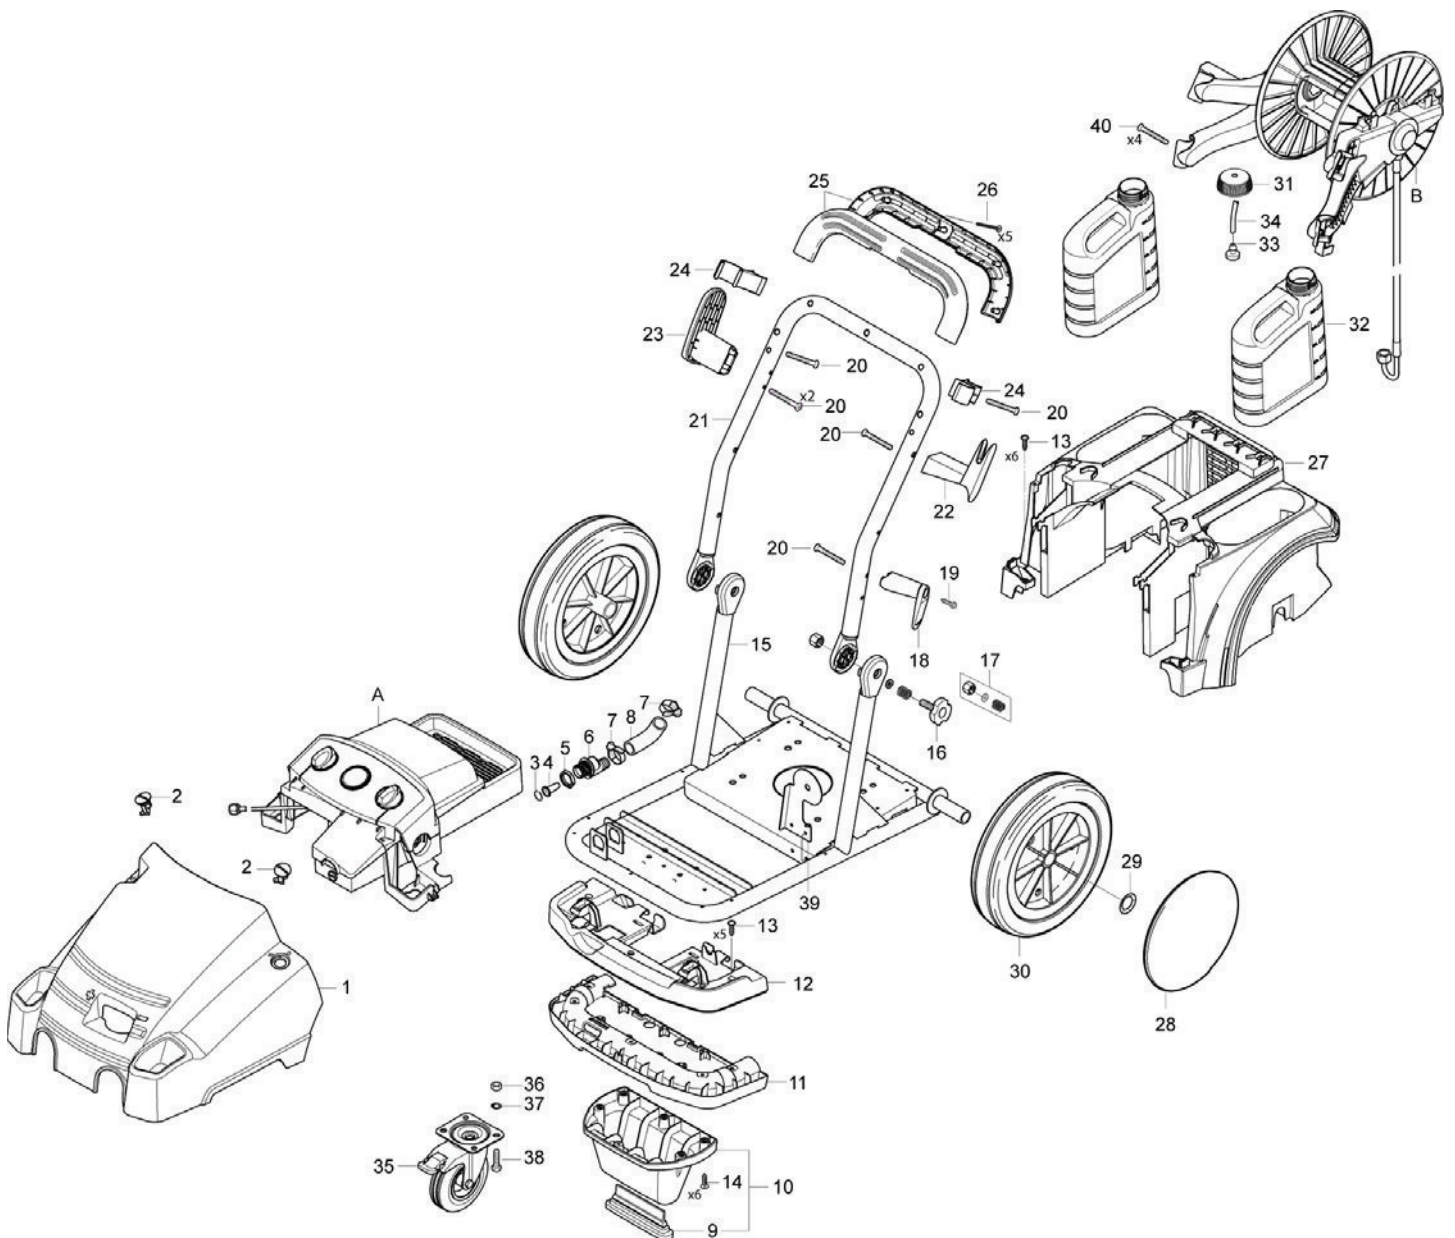

Overview

POSEIDON 6 FA

12-01-2013

Part List ID
POS602

3

Overview

POSEIDON 6 FA

12-01-2013

Part List ID
POSE602

4

Pos	Part no.	Qty	Description	
1	107141602	1	CABINET FRONT NA POSEIDON 6	
2	301001261	2	LOCKING BOLT D29X35	
3	107141667	1	LOCK WASHER	
4	101117926	1	FILTER	
5	1800341	1	LOCK NUT 3/4IN	
6	107141668	1	WATER INLET PIPE NA5/NA6	
7	107141707	1	HOSE CLIP 20-32MM SS	Food
7	23221	2	HOSE CLAMP 20-32	
8	107141697	1	RUBBER ELBOW NA5/NA6 FA	
9	107141615	1	RUBBER FOOT	
A		1	USE LINK	
B		1	USE LINK	
10	101118100	1	FRONT FOOT FOR POSEIDON KIT	
11	107141617	1	BUMPER BOTTOM	
12	107141618	1	BUMPER TOP	
13	107141690	5	SCREW M5X12 DIN7985 TORX TAPTITE	
14	101814782	6	SCREW K50X18 WN 1451 TORX 20	
15	107141621	1	FRAME NA6/C3	
15	107141622	1	FRAME STAINLESS STEEL	Food
16	107141672	2	GRIB FOR FOLDABLE HANDLE	
17	101118104	2	SPRING AND LOCK NUT KIT	
18	107141625	1	CABLE HOOK MOVABLE BLACK	
19	101814782	1	SCREW K50X18 WN 1451 TORX 20	
20	107141627	10	SCREW K50X40 T20	
21	107141623	1	FRAME HANDLE	
21	107141624	1	FRAME HANDLE STAINLESS STEEL	Food
22	107141632	1	CABLE HOOK	
23	107141629	1	HOSE HOOK	
24	107141630	1	LANCE HOLDER NA	
25	101118101	1	HANDLE KIT	
26	909100148	5	SCREW K40X30 WN 1452	
27	107141634	1	REAR END	
28	301001077	2	WHEEL CAP D234	
29	1814136	2	CLAMPING RING D25	Food
29	46363	2	CLAMPING RING D25	
30	2010908	2	WHEEL D250X60 GREY	Food
30	6184074	2	WHEEL 300	
31	107141664	2	CAP FOR DETERGENT TANK	
32	107141635	2	DETERGENT TANK	
33	6400240	1	FILTER	
34	5206636	1	HOSE 6/10	
35	107141607	1	WHEEL W. BRAKE D125	
35	107141608	1	WHEEL W. BRAKE D125 FOOD	Food