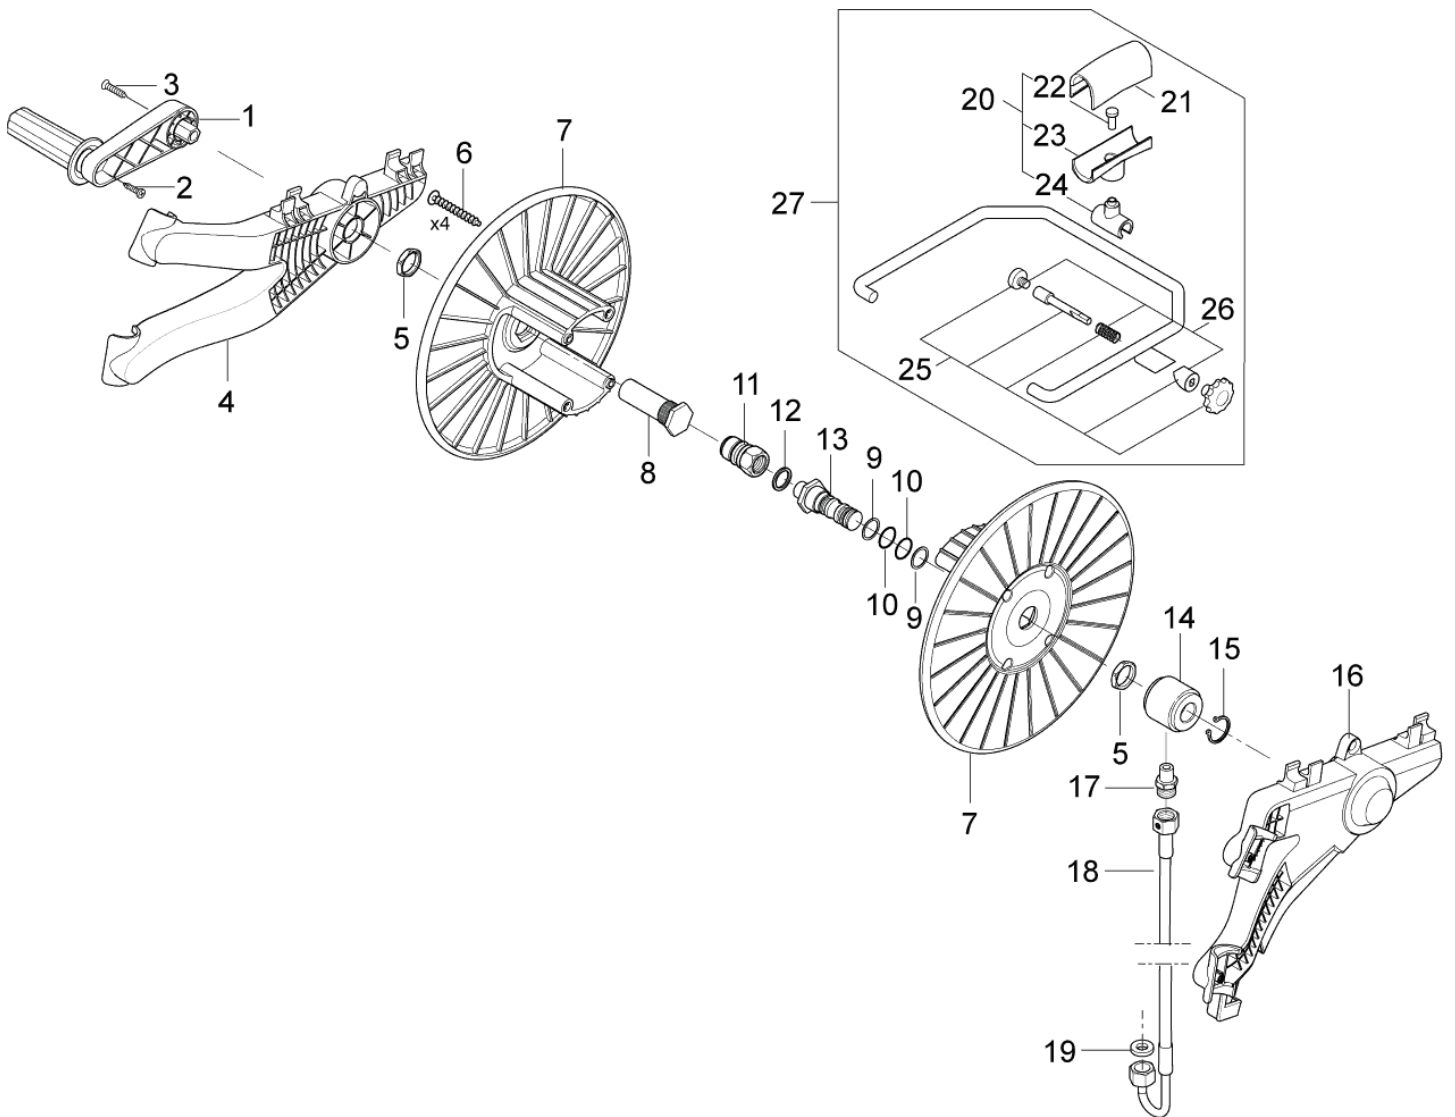

Overview

POSEIDON 6 FA

12-01-2013

Part List ID
POSE602

5

Pos	Part no.	Qty	Description	
36	1800515	4	LOCK NUT M8 ISO 7042 ZN	
36	1809920	4	NUT M8 A2/PA ISO10511	Food
37	1800796	4	WASHER M8	
37	1802917	1	WASHER M8 Ø8.4X18X1 A2 DIN125	Food
38	107140930	4	SCREW M8X20 DIN933 SS	Food
38	2753	4	HEX. SCREW M8X20 ISO 4017 ZN	
40	107141695	4	SCREW K50X35 TORX 20 WN5452 BLACK	

Hose reel

POSEIDON 6 FA

12-01-2013

Part List ID
POS5Z04

6

Hose reel

POSEIDON 6 FA

12-01-2013

Part List ID
POSSZ04

7

Pos	Part no.	Qty	Description
1	101118102	1	HOSE REEL HANDLE KIT
2	101814782	1	SCREW K50X18 WN 1451 TORX 20
3	107141673	1	SCREW M6X45 ISO 7380 BLACK TORX
4	107141674	1	ADAPTOR RIGHT FOR HOSE REEL
5	62696	1	HEXAGON NUT M24X1.5X6
6	909100153	1	SCREW 6X40
7	301000775	1	HOSE DRUM SECTION
8	107141675	1	AXLE FOR HOSE REEL
9	63792	2	SUPPORTING RING 16.26X2.18
10	19620	2	O-RING 15.54x2.62 DIN 3771 NBR70
11	1600493	1	NIPPLE F. Q-COUPPL. 3/8IN HP
12	1801075	1	PACKING RING Ø23.8XØ14.96
13	107141676	1	SWIVEL SCREW FOR HOSE REEL
14	301000977	1	BEARING BUSH
15	32524	1	RETAINING RING 20X1.2
16	107141677	1	ADAPTOR LEFT FOR HOSE REEL
17	54590	1	FITTING XGE12L 1/4NPT
18	107141678	1	CONNECTION HOSE FOR HOSE REEL
19	65466	1	PACKING RING 8X15X1
20	101118103	1	HOSE GUIDE PARTS KIT
21	301000674	1	HOSE GUIDE SECTION - UPPER 70X31.7X28.5
22	10028	1	SCREW KA50X14 WN1411
23	301000676	1	HOSE GUIDE SECTION LOWER
24	107141679	1	HOSE GUIDE SLEEVE OPEN
25	101118106	1	HOSE GUIDE BRAKE COMPLETE KIT
26	101118111	1	HOSE GUIDE KIT
27	101118105	1	HOSE GUIDE COMPLETE