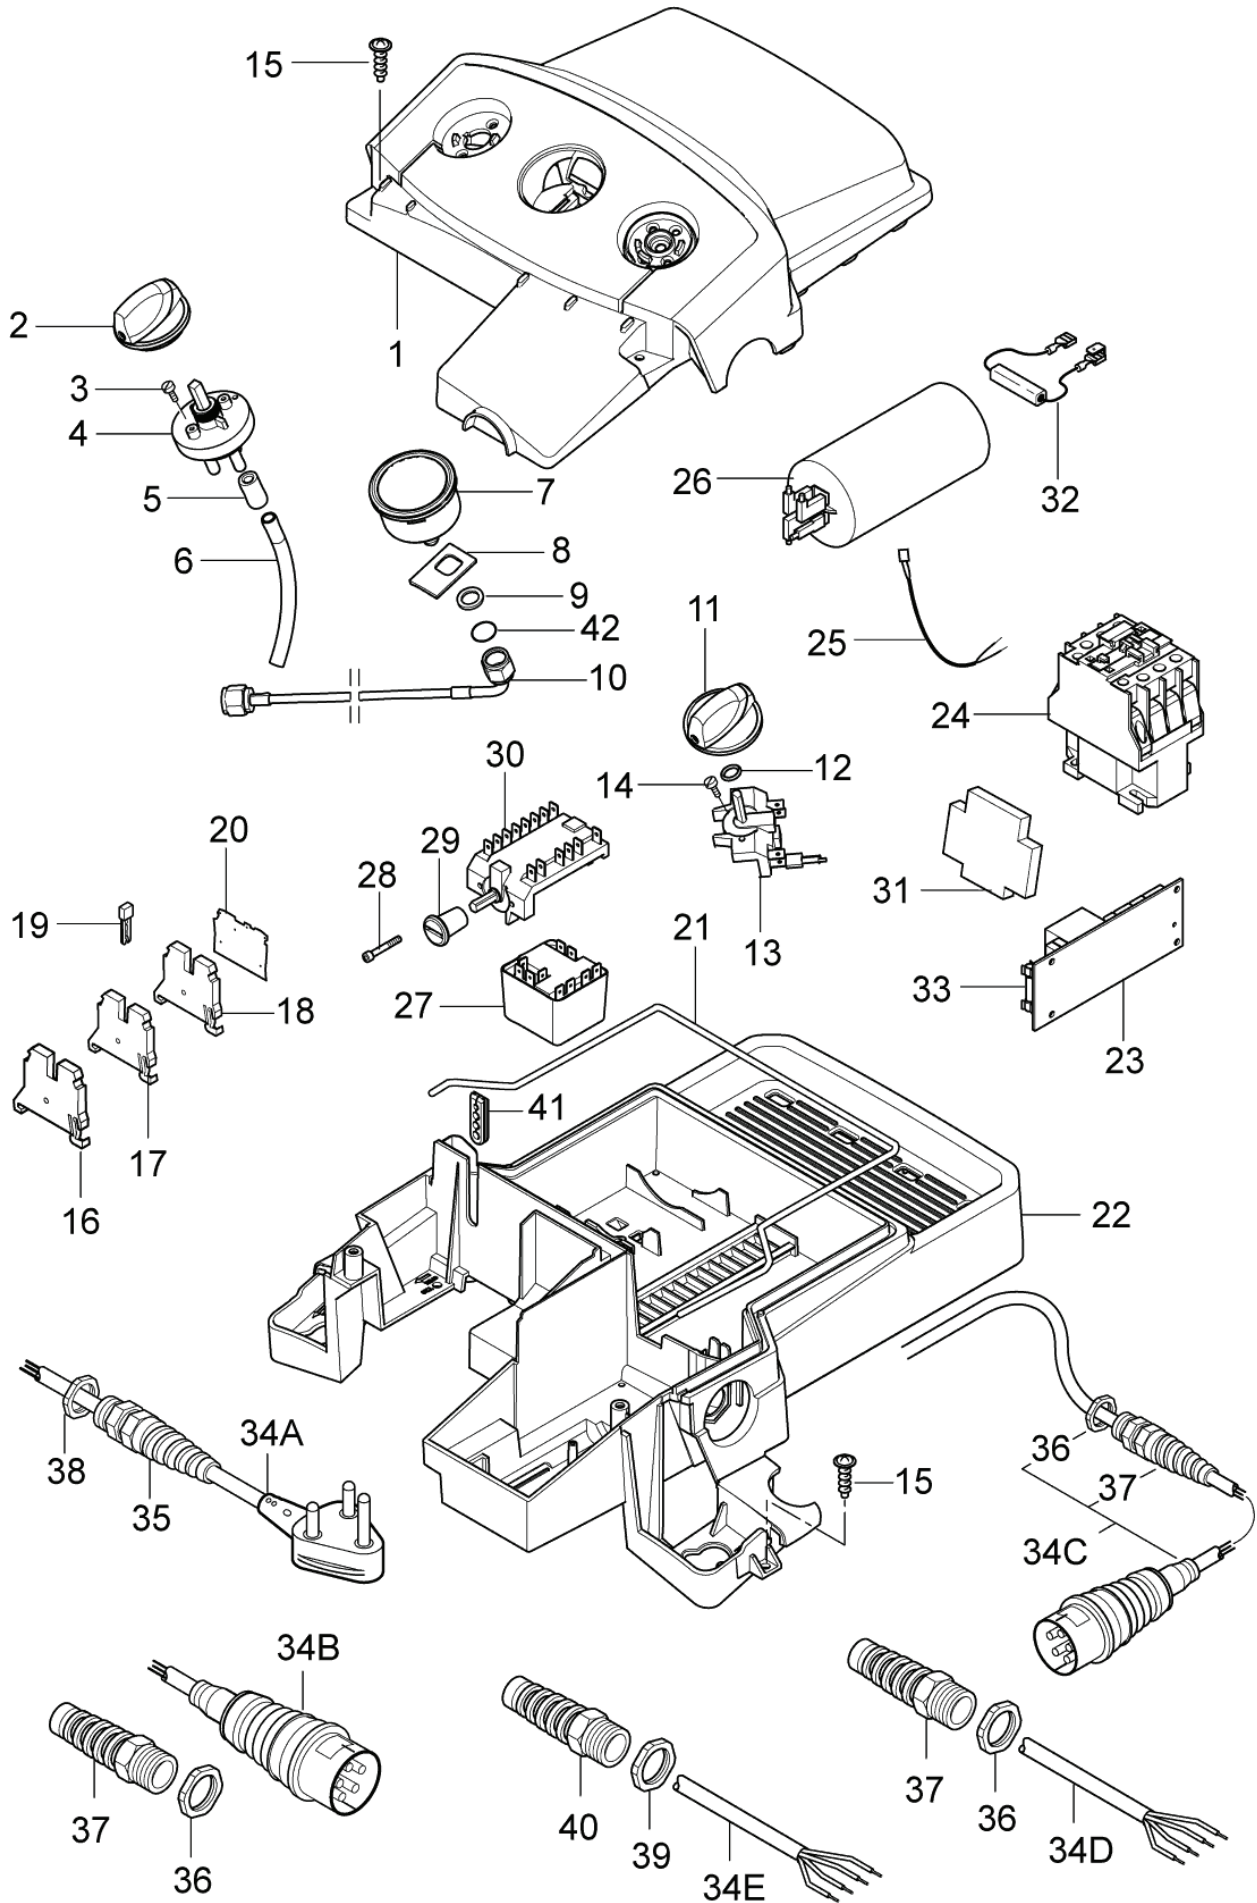

Electric box

POSEIDON 6 FA

12-01-2013

Part List ID
POS606

8

Electric box

POSEIDON 6 FA

12-01-2013

Part List ID
POSE606

9

Pos	Part no.	Qty	Description	
1	107141644	1	E-BOX TOP F. 1-POS SWITCH AND DET. BLACK	
1	107141645	1	E-BOX TOP F. 2-POS SWITCH AND DET. BLACK	
1	107141646	1	E-BOX TOP F. 1-POS SWITCH-NO DET. BLACK	
2	909100204	1	ROTARY KNOB 6X5 BLUE	
3	1814730	2	SCREW 35X10B W1423	
4	301001000	1	VALVE 51X70	
5	301001906	1	CLOSING CAP D12X21.5	
6	5206636	1	HOSE 6/10	
7	107141648	1	MANOMETER 0-300 BAR	
8	107141650	1	PLATE FOR MANOMETER	
9	107141651	1	WASHER M12 13X24X2.5 A2 DIN125	
10	107141653	1	MANOMETER TUBE FA MODELS	
10	107141696	1	MANOMETER TUBE FFA MODELS	Food
11	909100214	1	ROTARY KNOB GR.1 4KT. 6X6+8X8 BLUE	
12	9868	1	O-RING 10.2X2.5 NBR 70	
13	28877	1	SWITCH	2-POS.
13	301001058	1	CAM SWITCH 0-1 10A 400VAC	1-POS.
14	18274	1	COUNTERSUNK SCREW M4X12	
15	101814782	6	SCREW K50X18 WN 1451 TORX 20	
16	103821922	1	DIN-END STOP WO/SCREW WAGO 249-116	
17	107141633	1	TERMINAL BLOCK 4Q PE	
18	103821967	1	WIRE TERMINAL WAGO281 800V 4MM2	
19	103821969	1	JUMPER	
20	103821968	1	END PLATE WAGO 4MM2	
21	107141663	1	RUBBER GROMMET	
22	107141654	1	E-BOX BOTTOM DRILLED /CABLE/	220-240/1/60 (6-52 US)
22	107141655	1	E-BOX BOTTOM DRILLED /SWITCH/	230/400/3/50 (6-65 NO)
22	107141665	1	E-BOX BOTTOM	
22	107141706	1	E-BOX BOTTOM DRILLED CABLE AND SWITCH	220/440/3/60 (6-73 US)
23	107141666	1	PCB POSEIDON 5-6-7	
24	103822303	1	CONTACTOR CJX2-D18 18A 400V 3P+NO	6-61 FFA 400/3/50 EU
24	103822308	1	CONTACTOR CJX2-D25 25A 400V 3P+NO	400/3/50 EU
24	103822314	1	CONTACTOR CJX2-D32 32A 230V 3P+NO	220-240/1/60 (US)
24	63915	1	CONTACT 100-C30KF10 230	230/400/3/50, 220/440-460/3/60
25	107141656	1	WIRE	
26	101117948	1	CAPACITOR 70UF 400/450V DOUBLE FASTON	
27	107141613	1	START RELAY RVA 4N 0D	
28	40045	2	PAN HEAD SCREW M4X30	
29	64580	1	ROTARY KNOB	
30	301000293	1	SWITCH START/TRIANGLE 16	
31	64773	1	AUXILIARY CONTACT 100-SBL11	
32	301000402	1	RESISTANCE 15KOHM/7W	
33	301000263	1	FUSE 0.63A/500AT Ø 6.