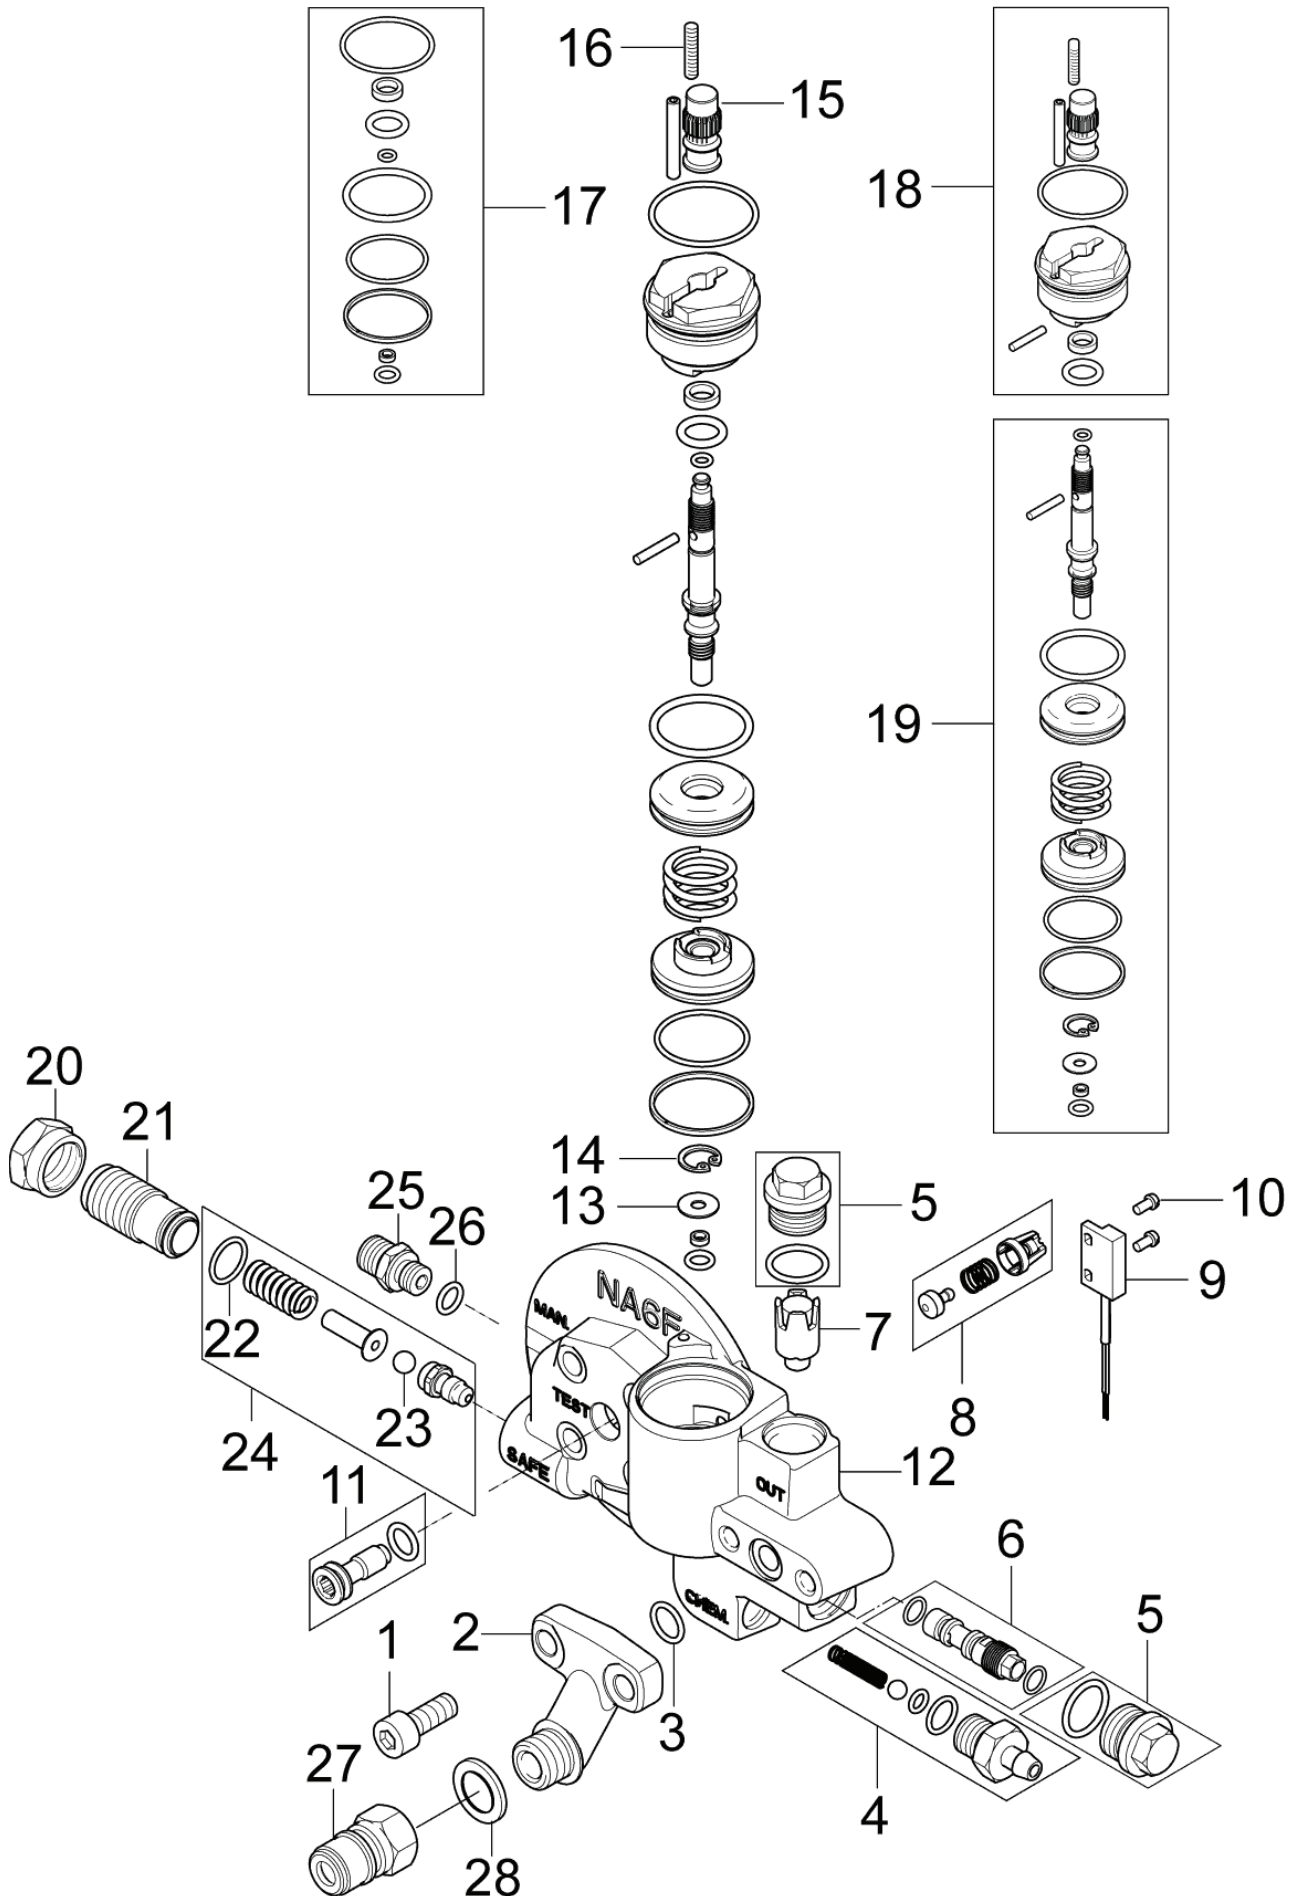

Unloader FA

POSEIDON 6 FA

12-01-2013

Part List ID

POS614

16

Unloader FA

POSEIDON 6 FA

12-01-2013

Part List ID
POSE614

17

Pos	Part no.	Qty	Description
1	106408193	2	SCREW M8 X20 8.8 DIN 912 FZB
2	106408192	1	OUTLET FITTING FA AXIAL OUTLET
3	106408191	1	O-RING 10.82X1.78 NBR 70
4	1119406	1	NON RETURN VALVE REP. KIT
5	107144154	2	OIL PLUG M18X1.5 WITH O-RING /SH90/
6	107140794	1	VENTURI TUBE D2.3 RED
7	101118055	1	MAGNET AND HOUSE FOR FLOW SWITCH-KIT NA6
8	101118056	1	RETURN VALVE BY-PASS - KIT NA6
9	106408216	1	REED SWITCH
10	101118033	2	SCREW M3X6 BRASS DIN 84 ISO 1207 KIT
11	107144137	1	UNLOADER PLUG NA5
12	106408194	1	UNLOADER FA NA6
13	106408196	1	WASHER D12.95 X D4.6 X 0.9 BRASS
14	106408195	1	RETAINING RING SIZE 13 DIN472
15	106408189	1	NUT M8 X 1 FOR UNLOADER VALVE FA
16	106408188	1	DIN 913 M4X20 POINTED SCREW
17	101118050	1	SEALING KIT FOR NA6
18	101118051	1	PLUG FOR UNLOADER VALVE FA - KIT NA6
19	101118049	1	CONTROL UNIT - KIT NA6
20	6100928	1	LOCK NUT
21	6100940	1	ADJUSTMENT SCREW
22	3001070	1	O-RING 13.1X1.6 NITRIL 90SH
23	1802644	1	BALL 7MM
24	101118118	1	OPENING VALVE REP. KIT NA5 NA6 FA
25	1821	1	FITTING XGE 6LR1/8
26	3001740	1	O-RING 7.66X1.78 NITRIL 70SH
27	1600493	1	NIPPLE F. Q-COUPL. 3/8IN HP
27	1603101	1	NIPPLE F/QUICK COULING 3/8 SS INOX
28	1801075	1	PACKING RING Ø23.8XØ14.96