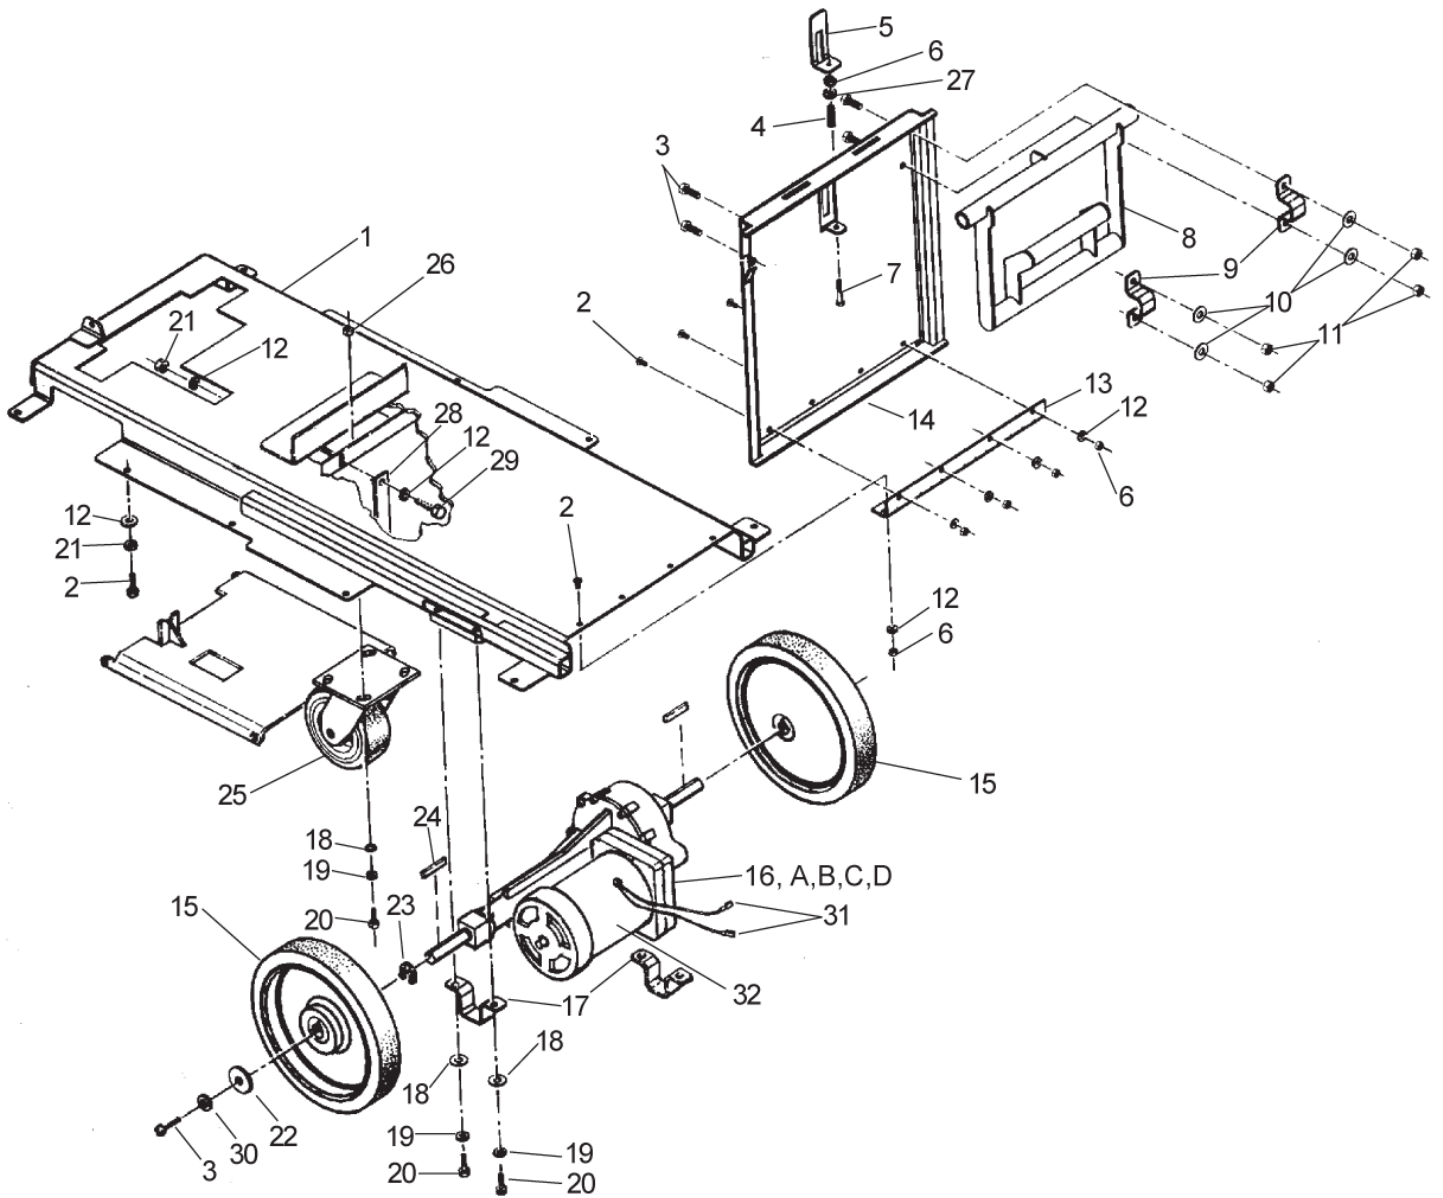

Frame Assembly Drawing

24-01-2013

Part List ID
IMAGE26B05

IMAGE 26B AND 26E

16

Frame Assembly Drawing

IMAGE 26B AND 26E

24-01-2013

Part List ID
IMAGE26B05

17

Pos	Part no.	Qty	Description
0	980651	4	WASHER 5/16 SAE FLAT
1	65979B	1	FRAME WLDMNT 26B
1	920110	4	NUT LK 5/16 18 REGPLTD
2	85806A	19	SCREW 1/4 20 X 3/4 HX SZ CAP
2	87026A	20	WASHER .250 FLAT SS
3	85811A	6	BOLT 5/16 18 X 3/4 HX HD
4	58614A	1	SPRING 1.2X30 CASTER
4	61539A	1	BRIDGE WLDMT.BATTERY IMAGE26B
5	65507A	1	LATCHBRIDGE IMAGE 26B
5	69206A	2	WHEEL10x2 1/2 IMAGE 26B
6	50008C	1	TRANSAXLE IMAGE 26B
6	920208	9	NUT HEX 1/4 20PLTD
7	85701A	1	SCR 1/4 20X1 1/2 HX ST CAP
17	62435A	2	CLAMP TRANSAXLE PNTD ENCORE
18	980645	4	WASHER 3/8 FLAT SAE
19	170883	4	WASHER LK 3/8 REGPLTD
20	85822A	8	SCREW 3/8 16 X 7/8 HX CAP G5
21	980657	18	WASHER LOCK 1/4 STD
22	980205	2	WASHER .312 ID/1.06 OD/.075THK
23	57423A	2	RING RETAINING .75 SHAFT ENC20
24	80507A	2	KEY3/16 SQ. 34T SPROCKET
25	899769	1	CASTER ASM TB24/32A SER II
26	920260	4	NUT 3/8 16 HEX
27	980646	1	WASHER 1/4 SAE FLAT PLTD
29	81104A	1	NUT 1/4 20 ESNA TYPE SS
30	980652	2	WASHER LK 5/16 REGPLTD
31	47905A	2	TERMINAL1/4 FIMQD 16 14 GA.
6A	52660A	1	COUPLERTRANSAXLE FOR 69165A
16C	50251A	4	BRUSHMOTOR