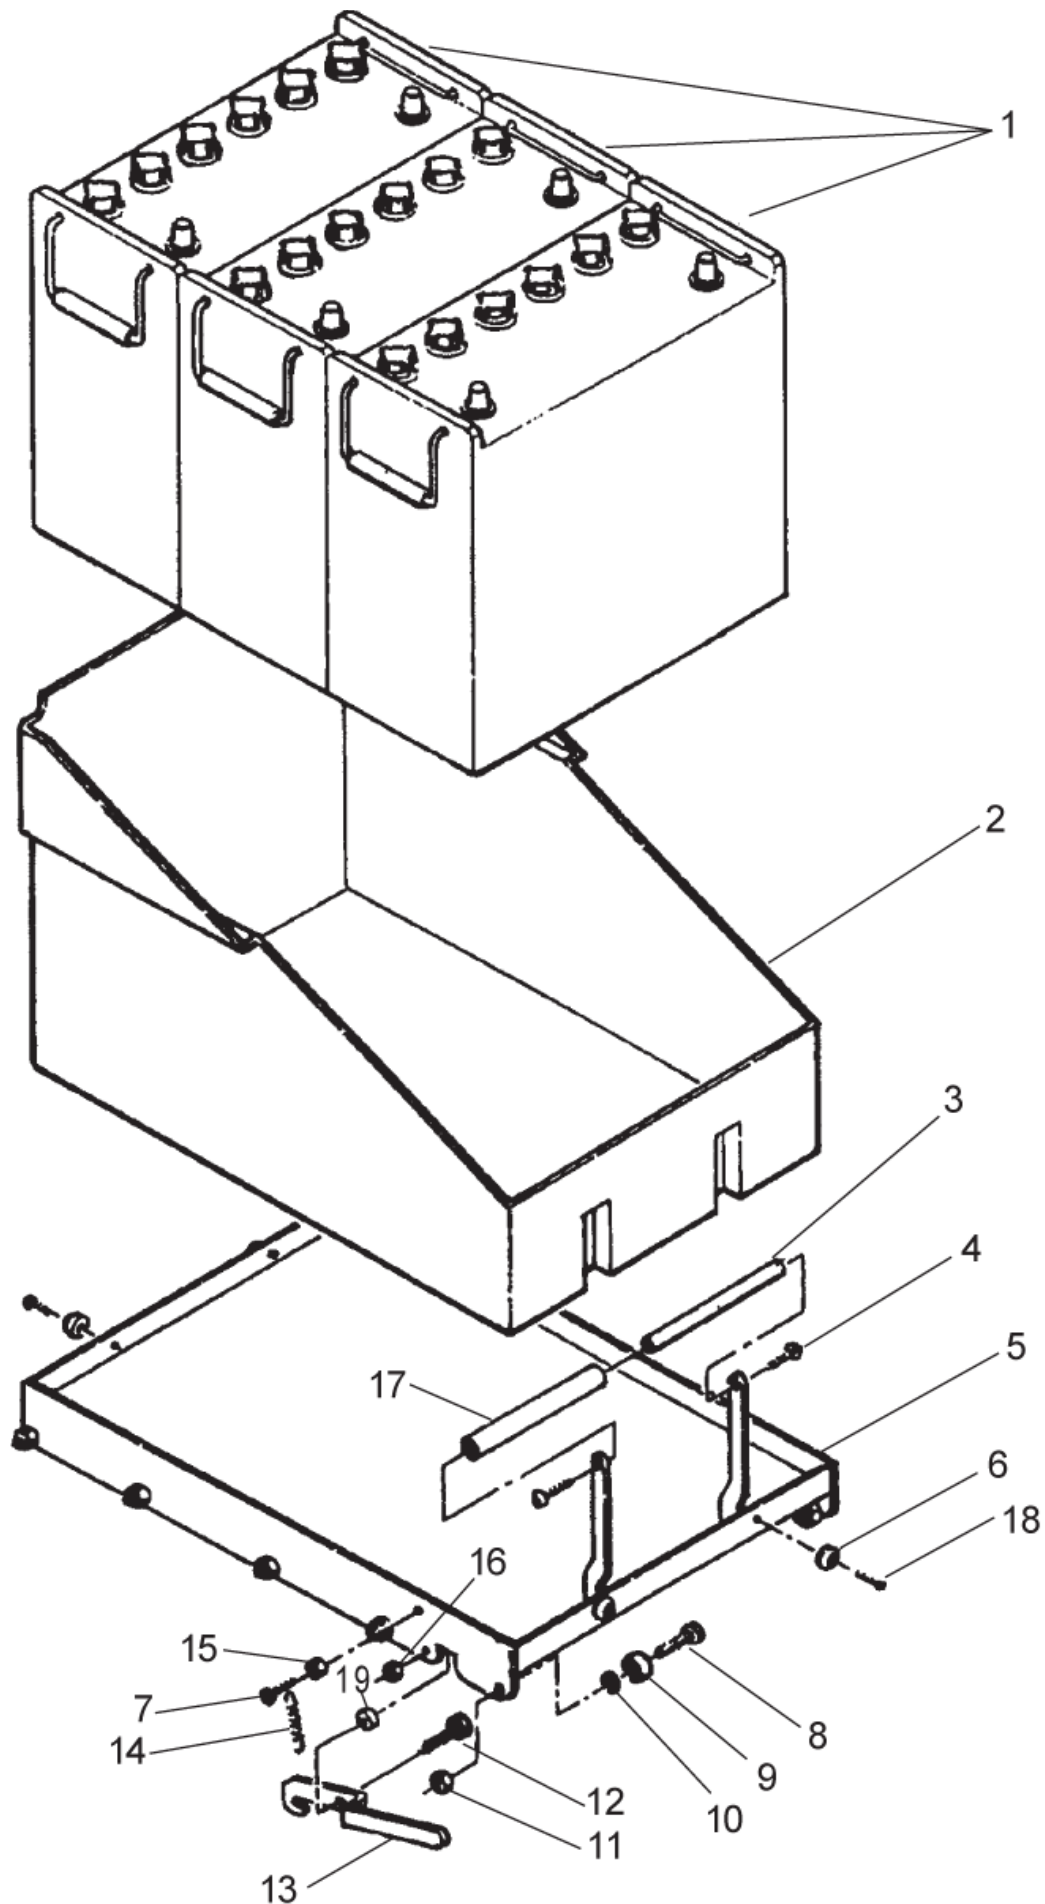

Frame Assembly Drawing

24-01-2013

Part List ID
IMAGE26B05

IMAGE 26B AND 26E

16

Frame Assembly Drawing

IMAGE 26B AND 26E

24-01-2013

Part List ID
IMAGE26B05

17

Pos	Part no.	Qty	Description
0	980651	4	WASHER 5/16 SAE FLAT
1	65979B	1	FRAME WLDMNT 26B
1	920110	4	NUT LK 5/16 18 REGPLTD
2	85806A	19	SCREW 1/4 20 X 3/4 HX SZ CAP
2	87026A	20	WASHER .250 FLAT SS
3	85811A	6	BOLT 5/16 18 X 3/4 HX HD
4	58614A	1	SPRING 1.2X30 CASTER
4	61539A	1	BRIDGE WLDMT.BATTERY IMAGE26B
5	65507A	1	LATCHBRIDGE IMAGE 26B
5	69206A	2	WHEEL10x2 1/2 IMAGE 26B
6	50008C	1	TRANSAXLE IMAGE 26B
6	920208	9	NUT HEX 1/4 20PLTD
7	85701A	1	SCR 1/4 20X1 1/2 HX ST CAP
17	62435A	2	CLAMP TRANSAXLE PNTD ENCORE
18	980645	4	WASHER 3/8 FLAT SAE
19	170883	4	WASHER LK 3/8 REGPLTD
20	85822A	8	SCREW 3/8 16 X 7/8 HX CAP G5
21	980657	18	WASHER LOCK 1/4 STD
22	980205	2	WASHER .312 ID/1.06 OD/.075THK
23	57423A	2	RING RETAINING .75 SHAFT ENC20
24	80507A	2	KEY3/16 SQ. 34T SPROCKET
25	899769	1	CASTER ASM TB24/32A SER II
26	920260	4	NUT 3/8 16 HEX
27	980646	1	WASHER 1/4 SAE FLAT PLTD
29	81104A	1	NUT 1/4 20 ESNA TYPE SS
30	980652	2	WASHER LK 5/16 REGPLTD
31	47905A	2	TERMINAL1/4 FIMQD 16 14 GA.
6A	52660A	1	COUPLERTRANSAXLE FOR 69165A
16C	50251A	4	BRUSHMOTOR

Battery Tray Assembly

IMAGE 26B AND 26E

24-01-2013

Part List ID
IMAGE26B06

18

Ersatzteile auf www.gluesing.net

Battery Tray Assembly

IMAGE 26B AND 26E