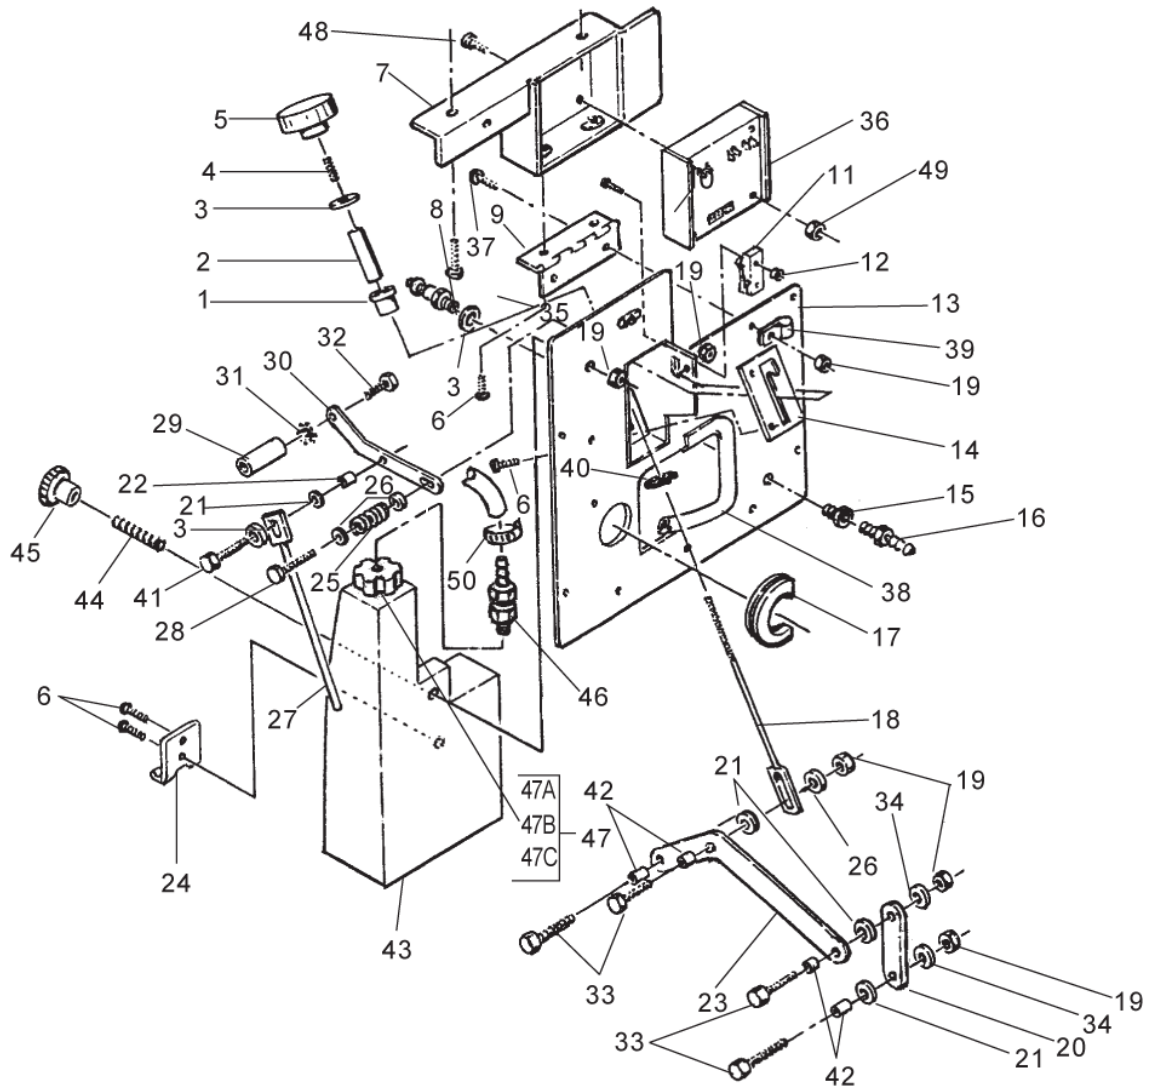

Part List ID
IMAGE26E01

35

Pos	Part no.	Qty	Description
1	58069A	1	SCREEN VAC FILTER ENCORE 20
2	39339B	1	TUBE STAND 1 1/2 SPT X 7.00
3	962666	2	SCR 10 24X 3/4 PAN HEAD PHILL
4	36204C	1	LID RECOVERY
5	34265B	1	GASKET RECOVERY AUTOSCRUBBER
6	47419A	1	SWITCH FLOAT IMAGE 16
7	56459A	1	STRAIN RELIEF EXT 771 PBII
8	81110A	2	NUT HEX ELASTIC LOCK 10 24 S.S
10	30132A	1	ADAPTOR ASM. VACUUM ENCORE 20
11	51863A	1	CUFF HOSE 2 EXT 2100
12	30462A	1	HOSERECOVERY IMAGE 26E
13	872010	2	CLAMP HOSE
14	30449A	1	HOSE DRAIN ENCORE 28 38
15	832002	1	CLAMP NYLON HOSE
16	47708A	2	TERMINAL 1/4 FIMQD 22 18 GA.
17	82100A	1	LOCKNUT 1/2 CONDUIT
18	837304	2	O RING RETAINER PAPER BAG
19	58533A	3	SPACER VAC MOTOR 3 STG. SUMMI
20	643418	1	GASKET
21	44911R	1	MOTORVAC3 STG. EXT 2100
22	87026A	3	WASHER .250 FLAT SS
23	85728A	3	SCREW 1/4 20 X 4 HEX HD AUTOSC
24	962958	1	SCREW 8 18 X 1/2 PN
25	839401	1	VALVE DRAIN
26	833407	1	GASKET DRAIN
27	833901	1	HANDLE DRAIN VALVE
28	962987	2	SCR 10 24X 3/8 PN ST TYP23
29	38020A	2	STRAP COVER ENCORE 28 38
30	920797	1	NUT DRAIN VALVE LOCK 8131 935
31	59877A	1	WASHER 1/2 NPT SEALING
32	980603	1	WASHER LK 10 EXT TOOTHPLTD
33	198USP	1	HOSE CLAMP 48 3 1/2DIA 9
21A	40833A	2	BRUSH ASM. CARBON

Handle Assembly Drawing

IMAGE 26B AND 26E

24-01-2013

Part List ID
IMAGE26E02

36

Handle Assembly Drawing

IMAGE 26B AND 26E

24-01-2013