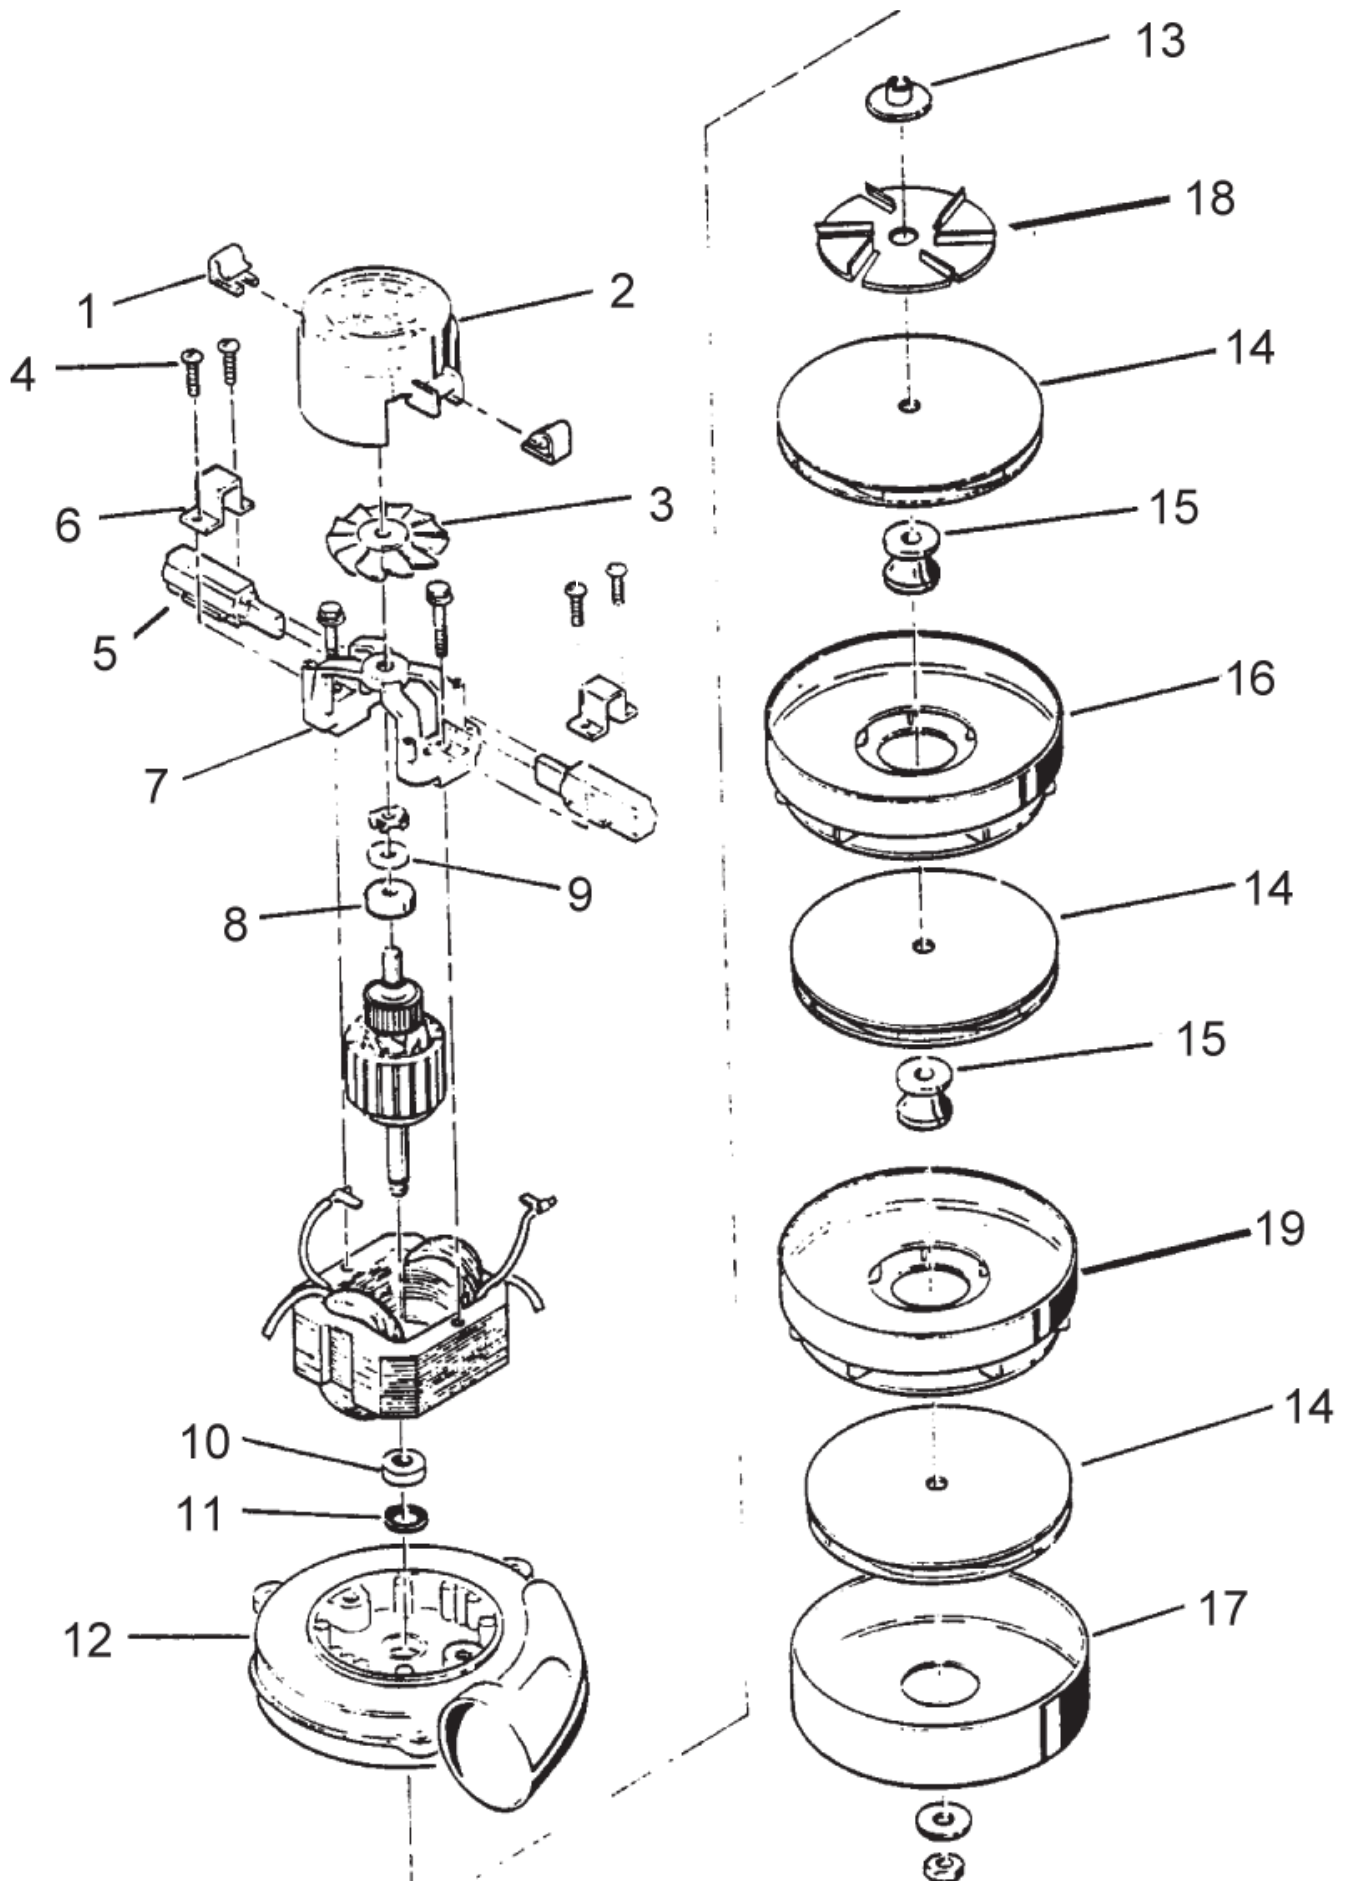

Recovery Tool Assembly Drawing

IMAGE 26B AND 26E

24-01-2013

Part List ID
IMAGE26E09

50

Recovery Tool Assembly Drawing

IMAGE 26B AND 26E

24-01-2013

Part List ID
IMAGE26E09

51

Pos	Part no.	Qty	Description
1	67479A	1	SHAFTRECOVERY TOOL PIVOT PLTD
2	63434A	1	LIFTRECOVERYWLDMNT PNTD
3	962086	2	SCR 1/4 20X 3/4 HX ST CAP
4	81306A	4	NUT HEX JAM 5/16 24
5	67164A	1	RODRECOVERY TOOL ADJ. PLATED
6	87618A	2	WASHER FLT .75X.39X.62 NYLON
7	980982	4	WASHER 10 SAE FLAT PLTD
8	65980A	1	MOUNTBALL JOINT IMAGE 26B
9	920110	2	NUT LK 5/16 18 REGPLTD
11	51320A	4	NOZZLE RINSE IMG 26E W/R
12	608210	2	SPACER HANDLE BOLT
13	50248A	1	CLAMP 3/8 HOSE
14	27201A	1	SHOERECOVERY PNTD IMAGE 26E
15	67619A	2	SHOE RECOVERY TOOL IMAGE 26E
16	68808A	2	WEIGHTRECOVERY TOOL PAINTED
17	85615A	2	PNPHBLACK OXIDE 5/16 18x1.50
18	732870	1	ELBOW 3/8 BARB TO 1/4 MPT
19	61541A	1	BRACKETREC. LIFT IMAGE 26B
20	980646	3	WASHER 1/4 SAE FLAT PLTD
21	50546A	3	BALL JOINT REC. TOOL EXT 210
22	962288	1	SCREW 3/8 16 X 1.0 HX ST CAP
23	980652	3	WASHER LK 5/16 REGPLTD
11A	52549A	4	NOZZLE PLASTIC RINSE

Available Accessories

IMAGE 26B AND 26E

24-01-2013

Part List ID
IMAGE26E10

52

Ersatzteile auf www.gluesing.net

Available Accessories

IMAGE 26B AND 26E