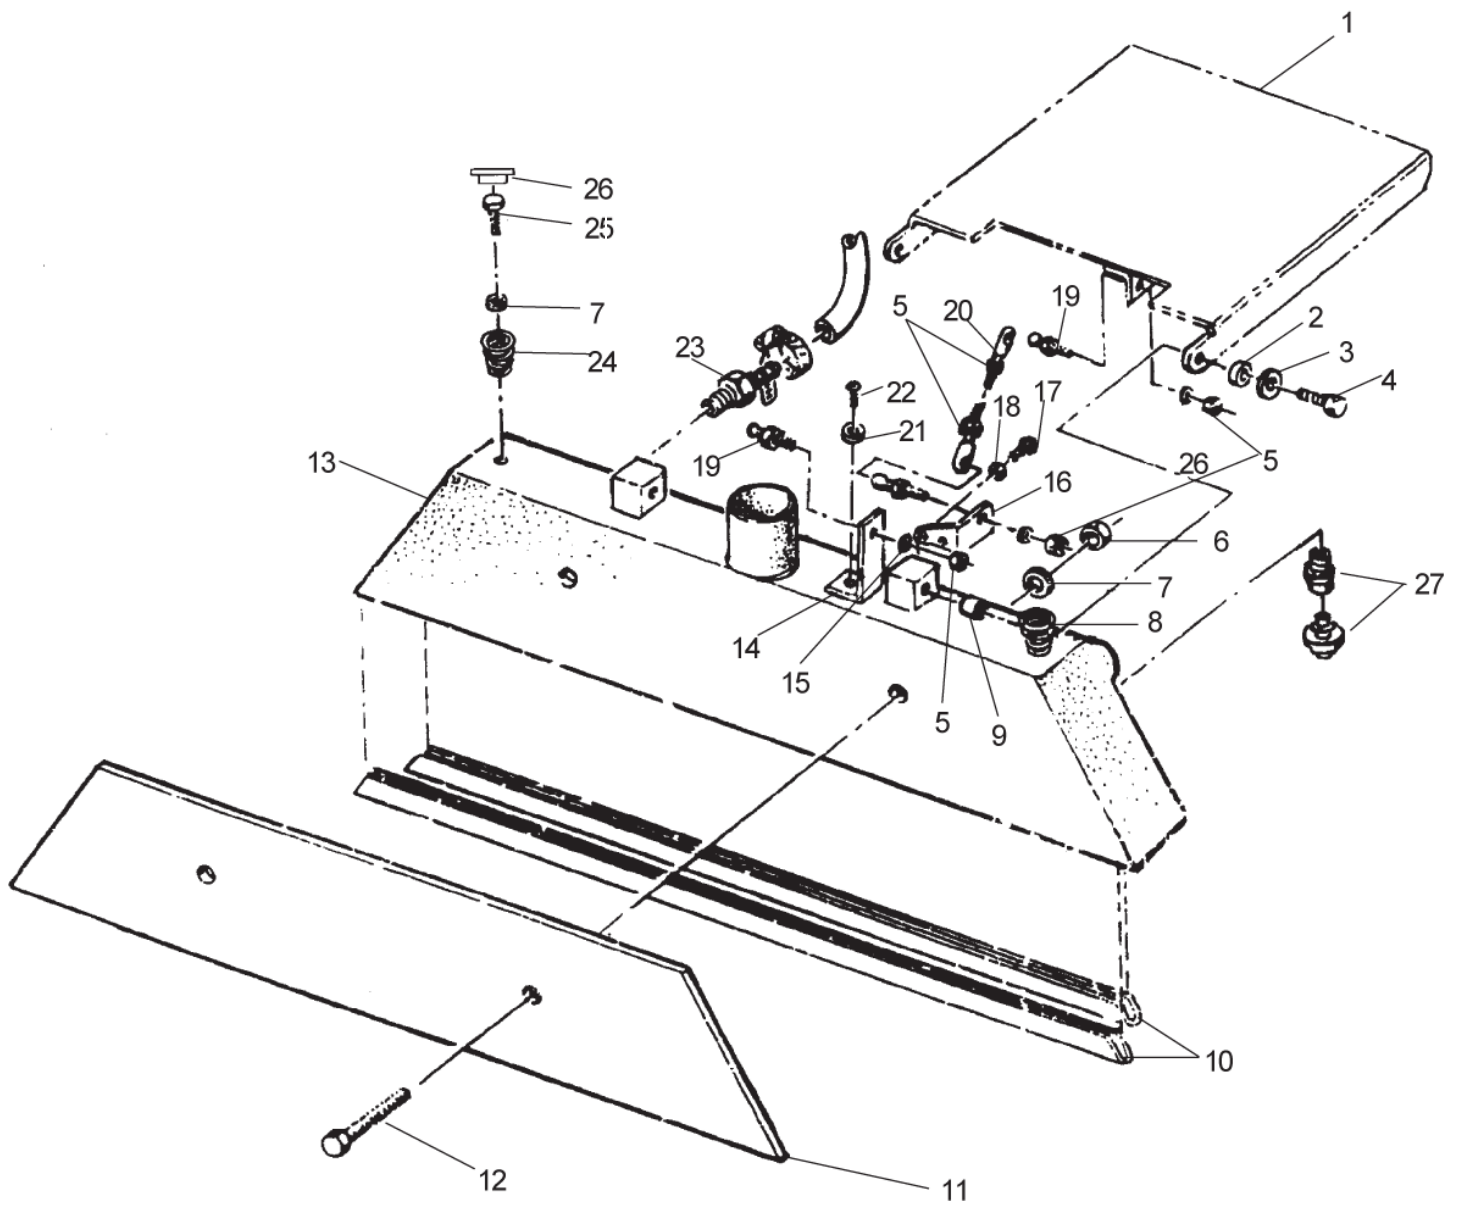

24-01-2013

Part List ID
IMAGE26BU6

19

Pos	Part no.	Qty	Description
2	39008B	1	TRAY BATTERY FUSION
2	962495	1	SCREW 1/4 20 X 1 PAN HEAD
3	61434A	1	LEVER BATTERY TRAY
4	668311	1	SPRING 540
4	85376A	2	SCREW 1/4 20 X 5/8 PAN
5	920224	1	NUT 10X32 HEX
6	51609A	4	BUMPER REAR
6	81102A	1	NUT STOP ELASTIC 1/4 20 HEX
7	34705A	1	HOSE BRUSH VISION 26L
7	962350	1	SCR 10 32X 1/2 PN ST
8	962929	4	SCREW 10 32X 3/8 BD SS PH
8	962986	10	SCR 5/16 18X 3/4 PN ST MACH
9	902648	10	BRG BALL RADIAL DBL SEAL
10	980651	10	WASHER 5/16 SAE FLAT
11	920160	10	NUT 5/16 18 HEX JAM
NI	41217A	2	CABLE BATTERY KIT 14662B

Recovery Tool Assembly

IMAGE 26B AND 26E

24-01-2013

Part List ID
IMAGE26B07

20

Recovery Tool Assembly

IMAGE 26B AND 26E

24-01-2013