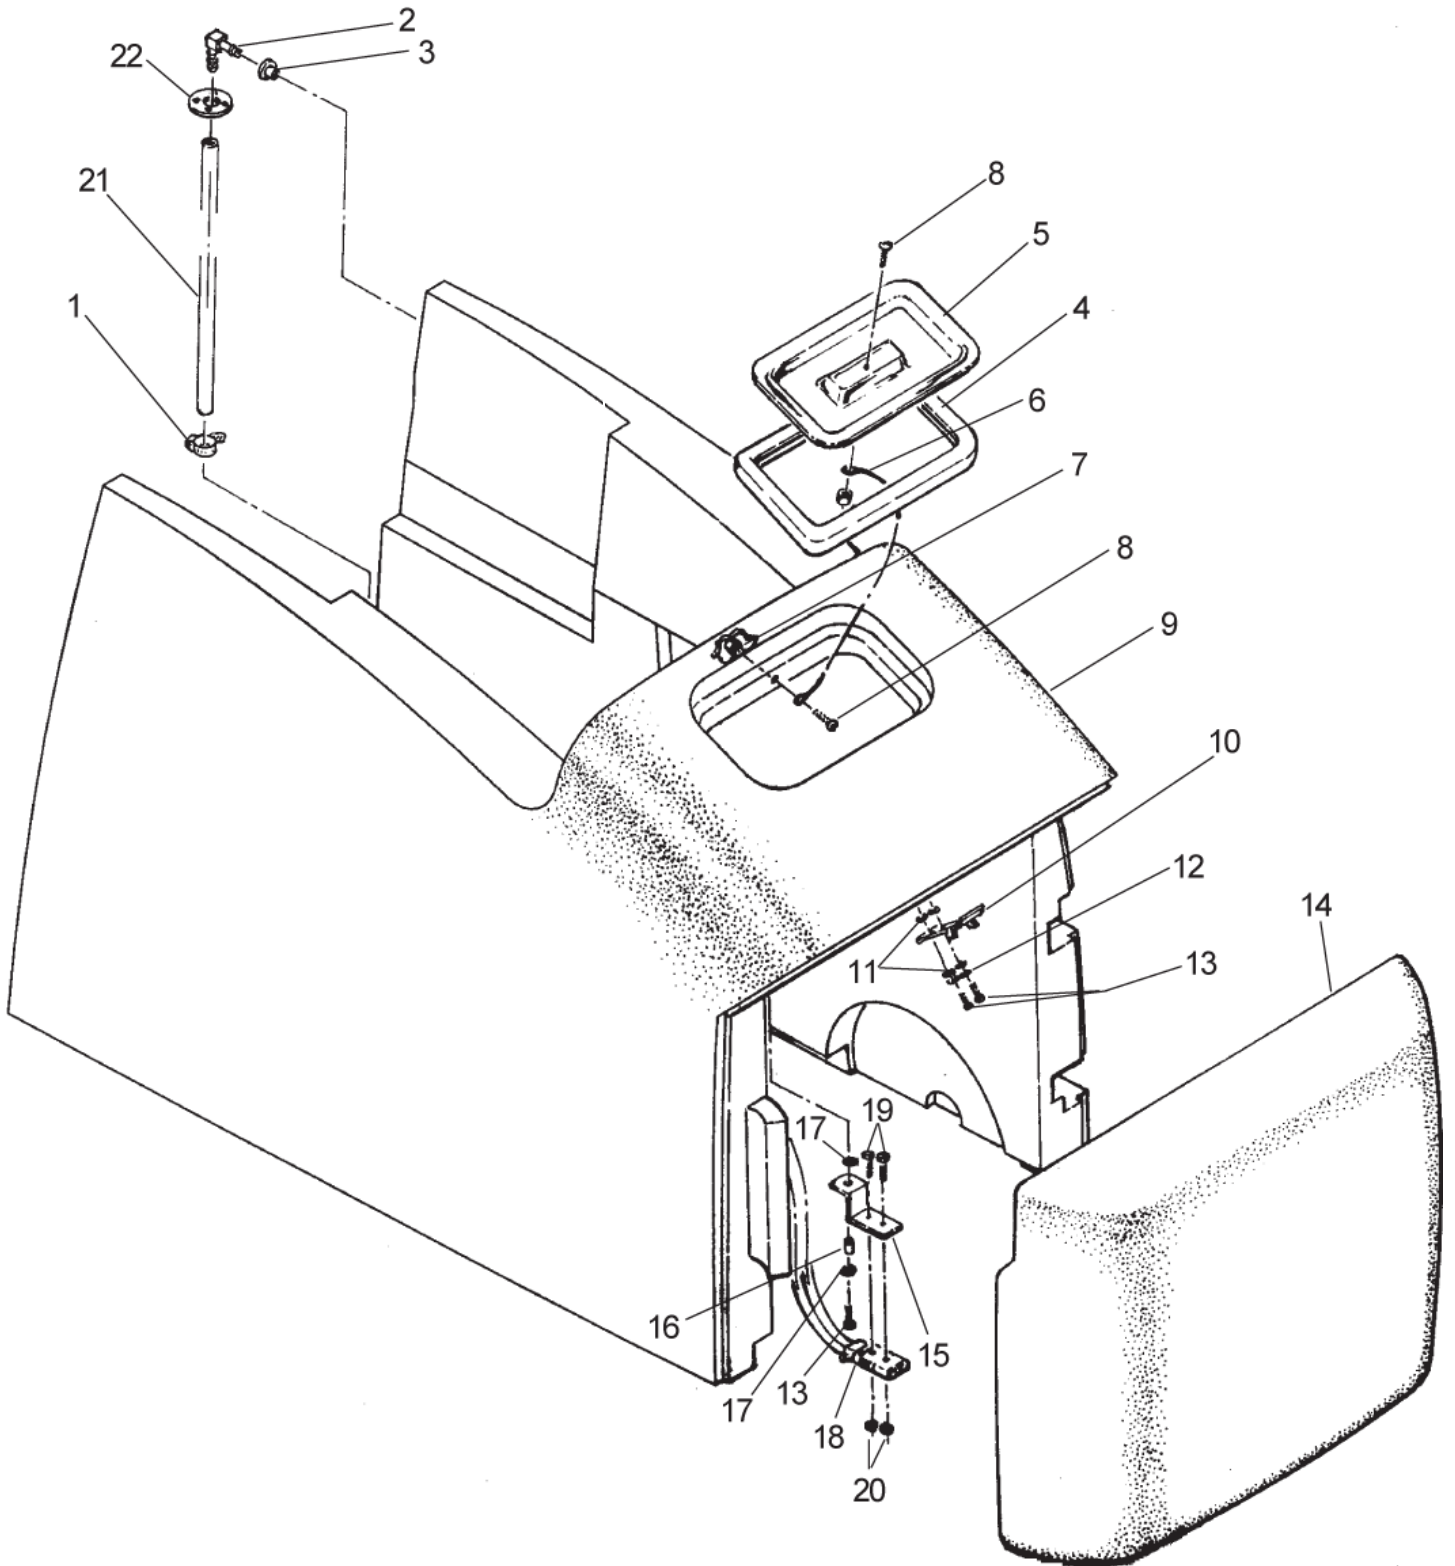

Rear Panel Assembly Drawing

IMAGE 26B AND 26E

24-01-2013

Part List ID
IMAGE26E03

38

Rear Panel Assembly Drawing

IMAGE 26B AND 26E

24-01-2013

Part List ID
IMAGE26E03

39

Pos	Part no.	Qty	Description
2	61685A	1	CONTROLBRUSH HEIGHT IMAGE 26
3	55537A	1	KNOB HEAD PRESSURE FUSION
4	86207A	1	SCREWSET3/8 16 X 1 1/2 S.H.
5	81102A	2	NUT STOP ELASTIC 1/4 20 HEX
6	66254A	1	PLATE WLDMNTWEAR PNTD
7	980692	2	WASHER 5/16 FLAT SS
8	80028A	1	BOLT SHOULDER 5/16 X 1
9	438360	1	SPRING ADJUSTER LIFT
10	51535A	1	BUSHING 5/8 NOM. IMAGE 26E
11	68794A	1	COVERREAR WLDMNT PNTD
13	53050A	1	STRAINER BOWL100X100MESH LOW
14	61271A	1	BRACKETFILTER
15	732870	2	ELBOW 3/8 BARB TO 1/4 MPT
16	50248A	3	CLAMP 3/8 HOSE
17	30425A	1	HOSE AIR 3/8 I.D. X 5/8 O.D.
18	80062A	1	NUT5/16 18 LHZINC PLTD STL
19	608210	1	SPACER HANDLE BOLT
20	64490A	1	HANDLE SQUEEGEE LIFT VISION
21	980666	1	WASHER 3/8 EXT. STAR
22	85389A	1	SCR 3/8 16X 5/8 PN SY
23	64906A	1	HANDLEREC. TOOL LIFT IMAGE26B
25	737140	1	QUICK DISCONNECT 7809 915 1/8
26	962430	1	SCR 1/4 20X 1/2 HX ST MACH
27	55167A	1	HOSEBARB 3/8H X 1/4 NPT FEMALE
28	170040	1	ELBOW STREET 1/4 90 DEG BRASS
29	697501	1	REDUCER 1/4 NPT TO 1/8 NPT
30	65444A	1	LIFT WELDMENTBRUSH IMAGE 26E
31	85391A	4	SCR 1/4 20X 5/8 PN SY
32	980645	3	WASHER 3/8 FLAT SAE
33	836711	1	HAIRPIN FOR 8.0MM CLEVIS
34	65447A	1	LIFTWLDMT.REC. TOOL 26B
35	857345	1	RING RETAINING RO 42BP
36	60064A	1	BRACKETRETAINING IMAGE 26E
37	87618A	1	WASHER FLT .75X.39X.62 NYLON
38	51209A	1	PIN CHEMICAL JUG WASH RINSE
39	60491A	1	BRACKET CHEMICAL JUG
13A	50018A	1	BOWL CLEAR FILTER EXTRACTORS
13B	54369A	1	GASKETVITON FOR 53050A
13C	58061B	1	FILTER SCREEN