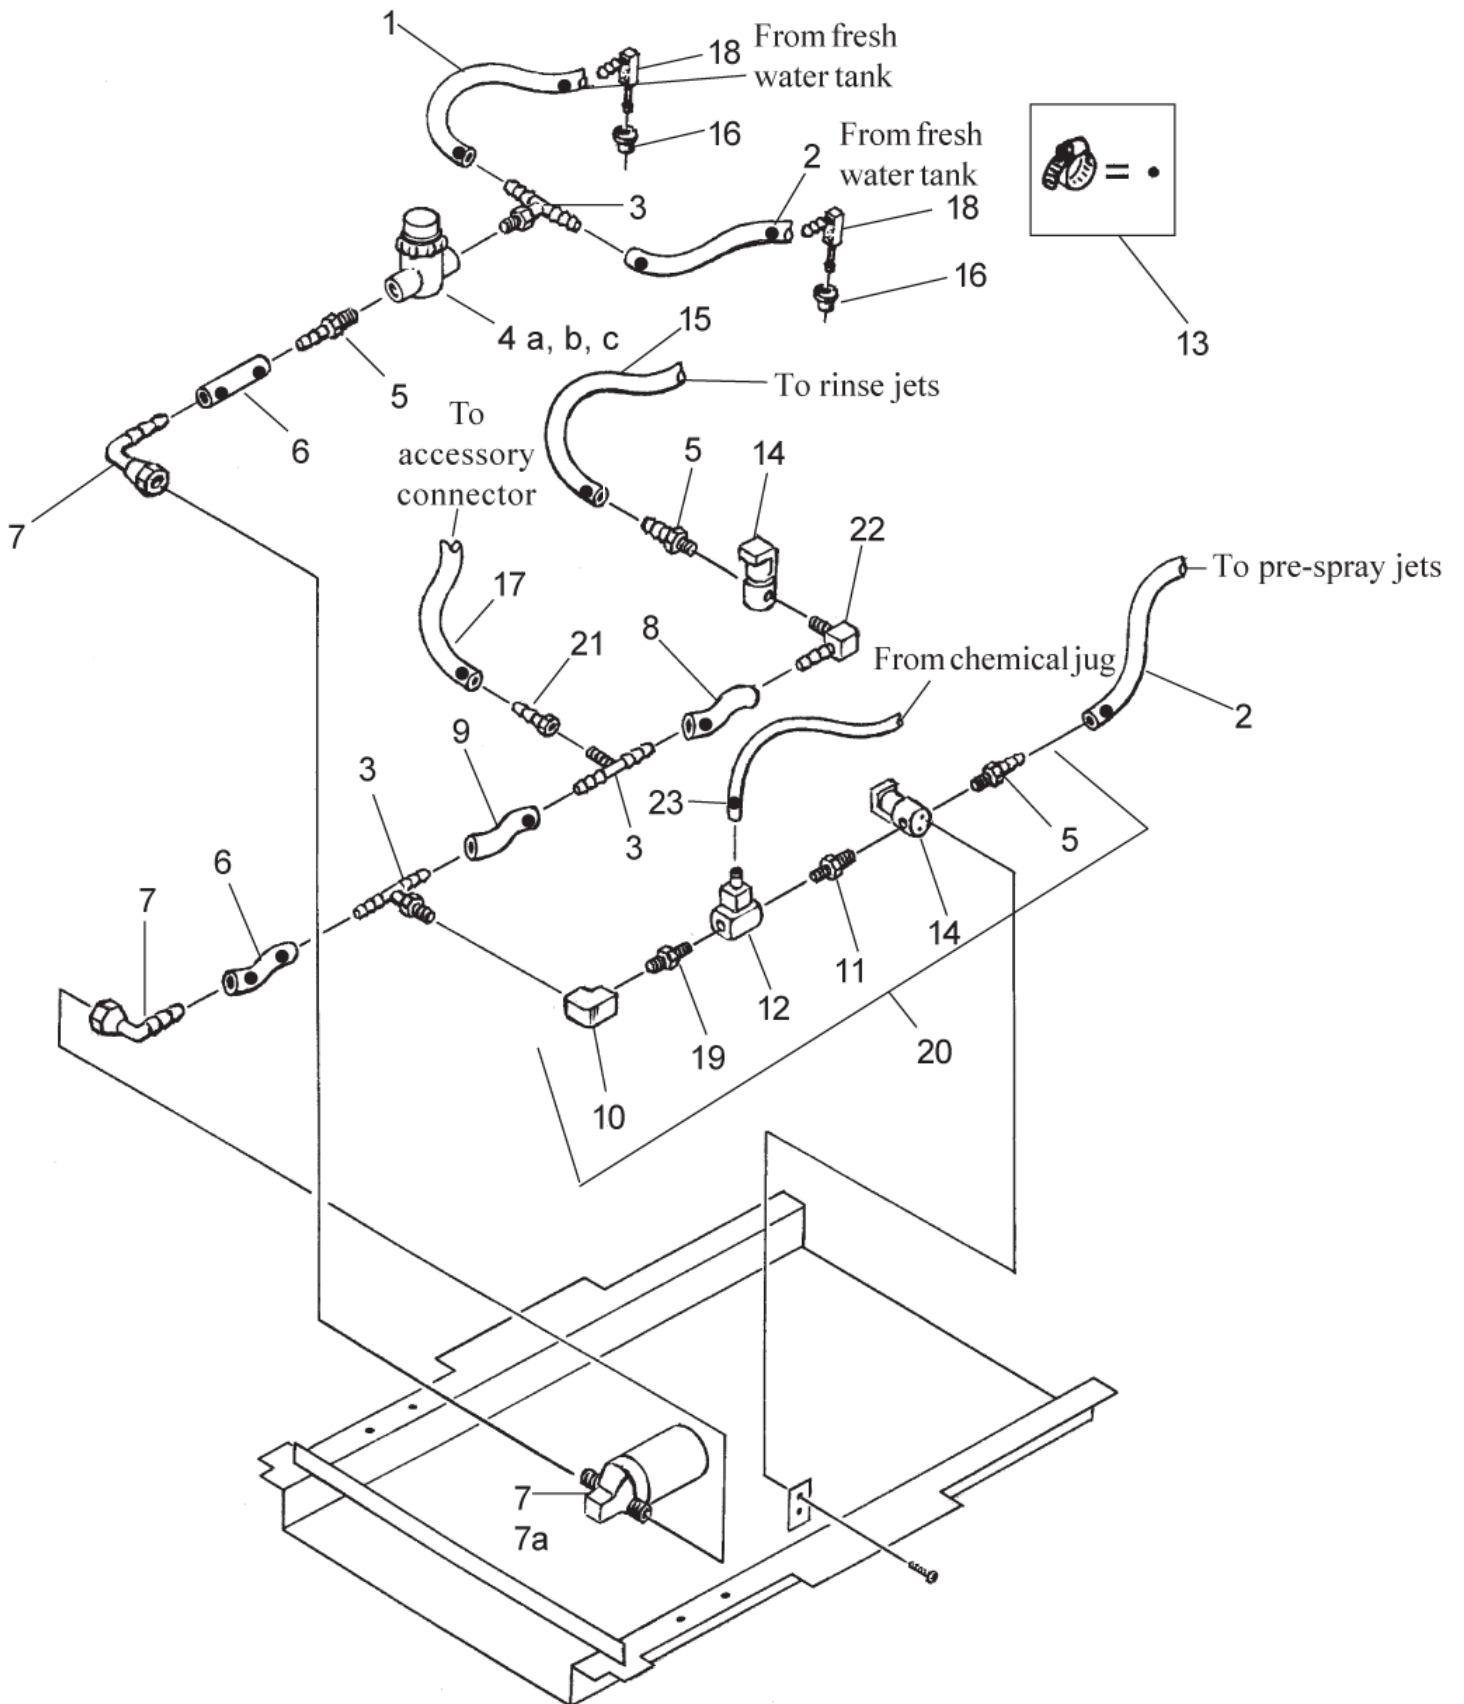

Solution Tank Assembly

IMAGE 26B AND 26E

24-01-2013

Part List ID
IMAGE26E04

40

Solution Tank Assembly

IMAGE 26B AND 26E

24-01-2013

Part List ID
IMAGE26E04

41

Pos	Part no.	Qty	Description
1	962666	1	SCR 10 24X 3/4 PAN HEAD PHILL
2	36200A	1	LID SOLUTION TANK AUTOSCRUBER
3	34266A	1	GASKET SOLUTION AUTOSCRUBER
4	38020A	1	STRAP COVER ENCORE 28 38
5	81110A	2	NUT HEX ELASTIC LOCK 10 24 S.S
6	38825A	1	TANK SOLUTION IMAGE 26E
7	51518A	1	BUSHING HOSE CONNECTOR
8	51526A	1	HOSEBARB 3/8 X 90 DEG
9	31242A	2	BUSHING FOR .62 OD CONNECTOR
10	30883A	2	CONNECTOR ELBOW
11	722030	1	CLAMP HOSE 6
12	34712A	1	HOSESOLUTION LEVEL IMAGE 26E
13	60218A	1	PLUG DRAIN
14	962798	1	SCR 10 24X 1/2 PN SS
15	50248A	1	CLAMP 3/8 HOSE