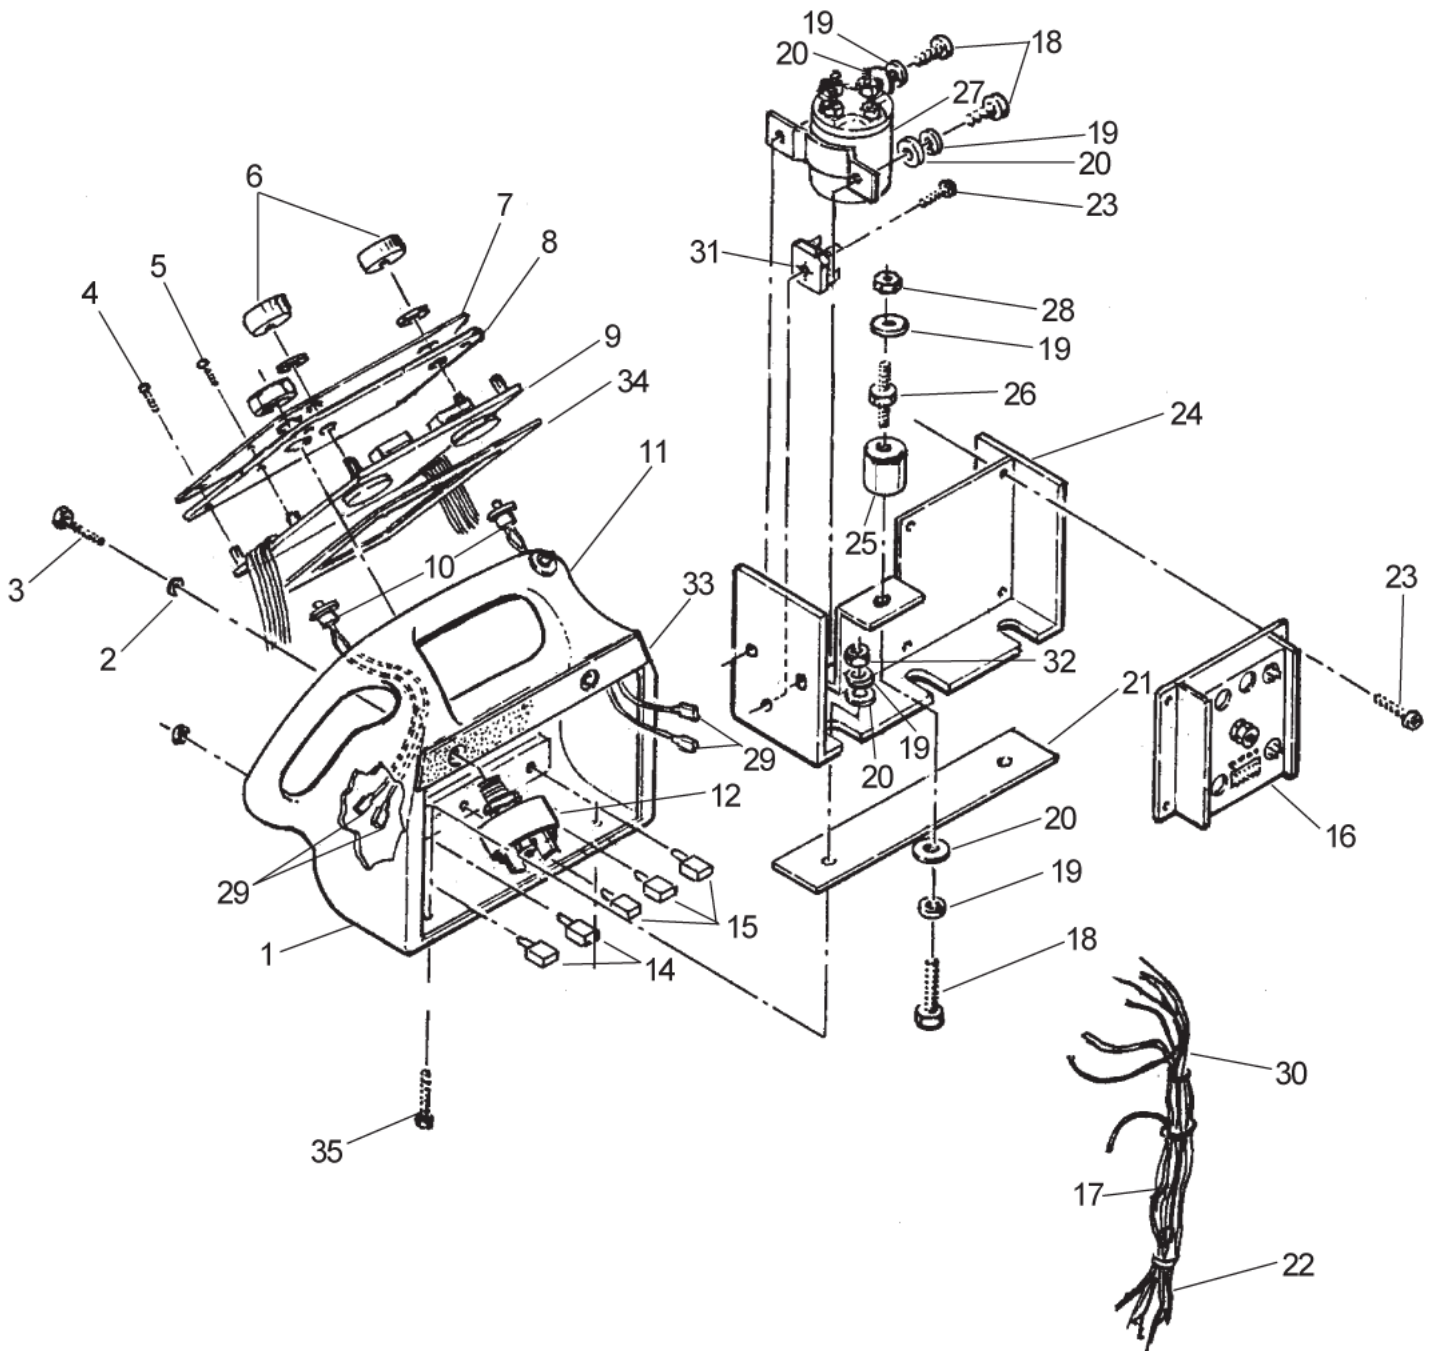

Recovery Tank and Hose Assembly

IMAGE 26B AND 26E

24-01-2013

Part List ID
IMAGE26E01

34

Recovery Tank and Hose Assembly

IMAGE 26B AND 26E

24-01-2013

Part List ID
IMAGE26E01

35

Pos	Part no.	Qty	Description
1	58069A	1	SCREEN VAC FILTER ENCORE 20
2	39339B	1	TUBE STAND 1 1/2 SPT X 7.00
3	962666	2	SCR 10 24X 3/4 PAN HEAD PHILL
4	36204C	1	LID RECOVERY
5	34265B	1	GASKET RECOVERY AUTOSCRUBBER
6	47419A	1	SWITCH FLOAT IMAGE 16
7	56459A	1	STRAIN RELIEF EXT 771 PBII
8	81110A	2	NUT HEX ELASTIC LOCK 10 24 S.S
10	30132A	1	ADAPTOR ASM. VACUUM ENCORE 20
11	51863A	1	CUFF HOSE 2 EXT 2100
12	30462A	1	HOSERECOVERY IMAGE 26E
13	872010	2	CLAMP HOSE
14	30449A	1	HOSE DRAIN ENCORE 28 38
15	832002	1	CLAMP NYLON HOSE
16	47708A	2	TERMINAL 1/4 FIMQD 22 18 GA.
17	82100A	1	LOCKNUT 1/2 CONDUIT
18	837304	2	O RING RETAINER PAPER BAG
19	58533A	3	SPACER VAC MOTOR 3 STG. SUMMI
20	643418	1	GASKET
21	44911R	1	MOTORVAC3 STG. EXT 2100
22	87026A	3	WASHER .250 FLAT SS
23	85728A	3	SCREW 1/4 20 X 4 HEX HD AUTOSC
24	962958	1	SCREW 8 18 X 1/2 PN
25	839401	1	VALVE DRAIN
26	833407	1	GASKET DRAIN
27	833901	1	HANDLE DRAIN VALVE
28	962987	2	SCR 10 24X 3/8 PN ST TYP23
29	38020A	2	STRAP COVER ENCORE 28 38
30	920797	1	NUT DRAIN VALVE LOCK 8131 935
31	59877A	1	WASHER 1/2 NPT SEALING
32	980603	1	WASHER LK 10 EXT TOOTHPLTD
33	198USP	1	HOSE CLAMP 48 3 1/2DIA 9
21A	40833A	2	BRUSH ASM. CARBON