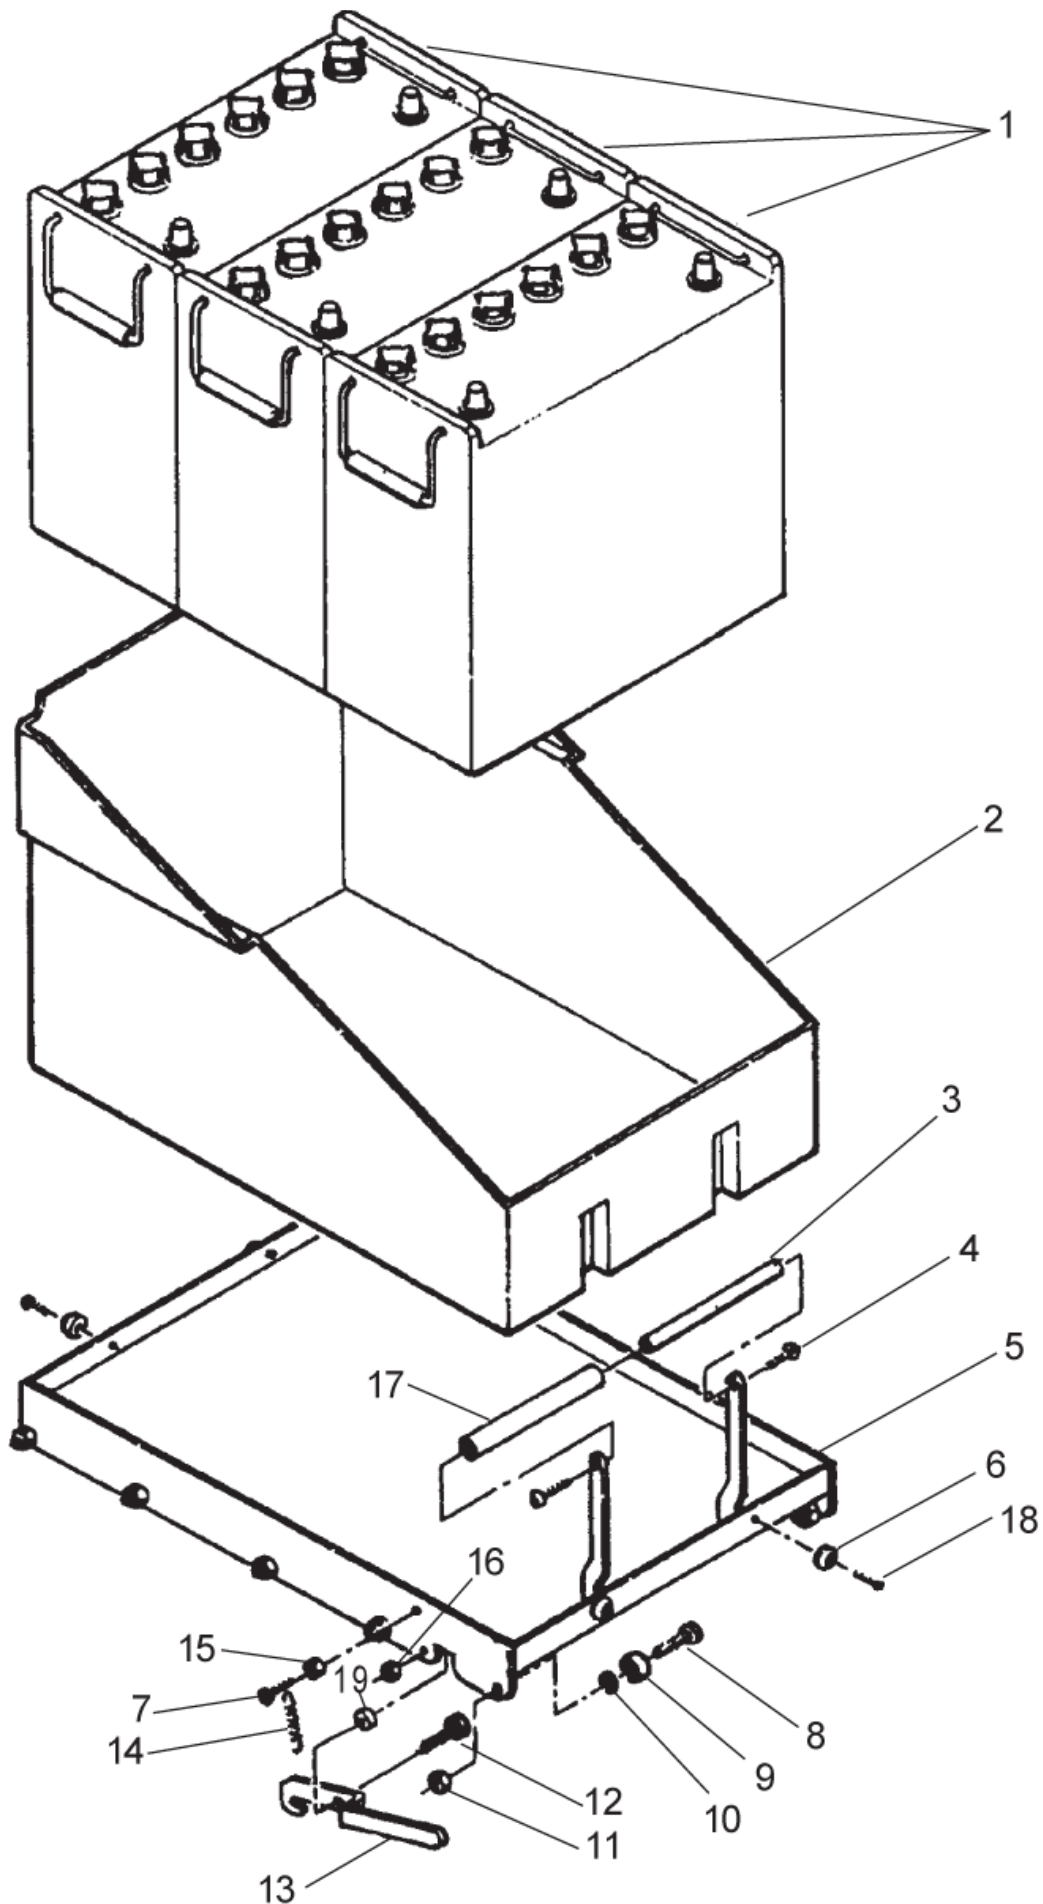

Frame Assembly Drawing

24-01-2013

Part List ID
IMAGE26B05

IMAGE 26B AND 26E

16

Frame Assembly Drawing

IMAGE 26B AND 26E

24-01-2013

Part List ID
IMAGE26B05

17

Pos	Part no.	Qty	Description
0	980651	4	WASHER 5/16 SAE FLAT
1	65979B	1	FRAME WLDMNT 26B
1	920110	4	NUT LK 5/16 18 REGPLTD
2	85806A	19	SCREW 1/4 20 X 3/4 HX SZ CAP
2	87026A	20	WASHER .250 FLAT SS
3	85811A	6	BOLT 5/16 18 X 3/4 HX HD
4	58614A	1	SPRING 1.2X30 CASTER
4	61539A	1	BRIDGE WLDMT.BATTERY IMAGE26B
5	65507A	1	LATCHBRIDGE IMAGE 26B
5	69206A	2	WHEEL10x2 1/2 IMAGE 26B
6	50008C	1	TRANSAXLE IMAGE 26B
6	920208	9	NUT HEX 1/4 20PLTD
7	85701A	1	SCR 1/4 20X1 1/2 HX ST CAP
17	62435A	2	CLAMP TRANSAXLE PNTD ENCORE
18	980645	4	WASHER 3/8 FLAT SAE
19	170883	4	WASHER LK 3/8 REGPLTD
20	85822A	8	SCREW 3/8 16 X 7/8 HX CAP G5
21	980657	18	WASHER LOCK 1/4 STD
22	980205	2	WASHER .312 ID/1.06 OD/.075THK
23	57423A	2	RING RETAINING .75 SHAFT ENC20
24	80507A	2	KEY3/16 SQ. 34T SPROCKET
25	899769	1	CASTER ASM TB24/32A SER II
26	920260	4	NUT 3/8 16 HEX
27	980646	1	WASHER 1/4 SAE FLAT PLTD
29	81104A	1	NUT 1/4 20 ESNA TYPE SS
30	980652	2	WASHER LK 5/16 REGPLTD
31	47905A	2	TERMINAL1/4 FIMQD 16 14 GA.
6A	52660A	1	COUPLERTRANSAXLE FOR 69165A
16C	50251A	4	BRUSHMOTOR

Battery Tray Assembly

IMAGE 26B AND 26E

24-01-2013

Part List ID
IMAGE26B06

18

Ersatzteile auf www.gluesing.net

Battery Tray Assembly

IMAGE 26B AND 26E