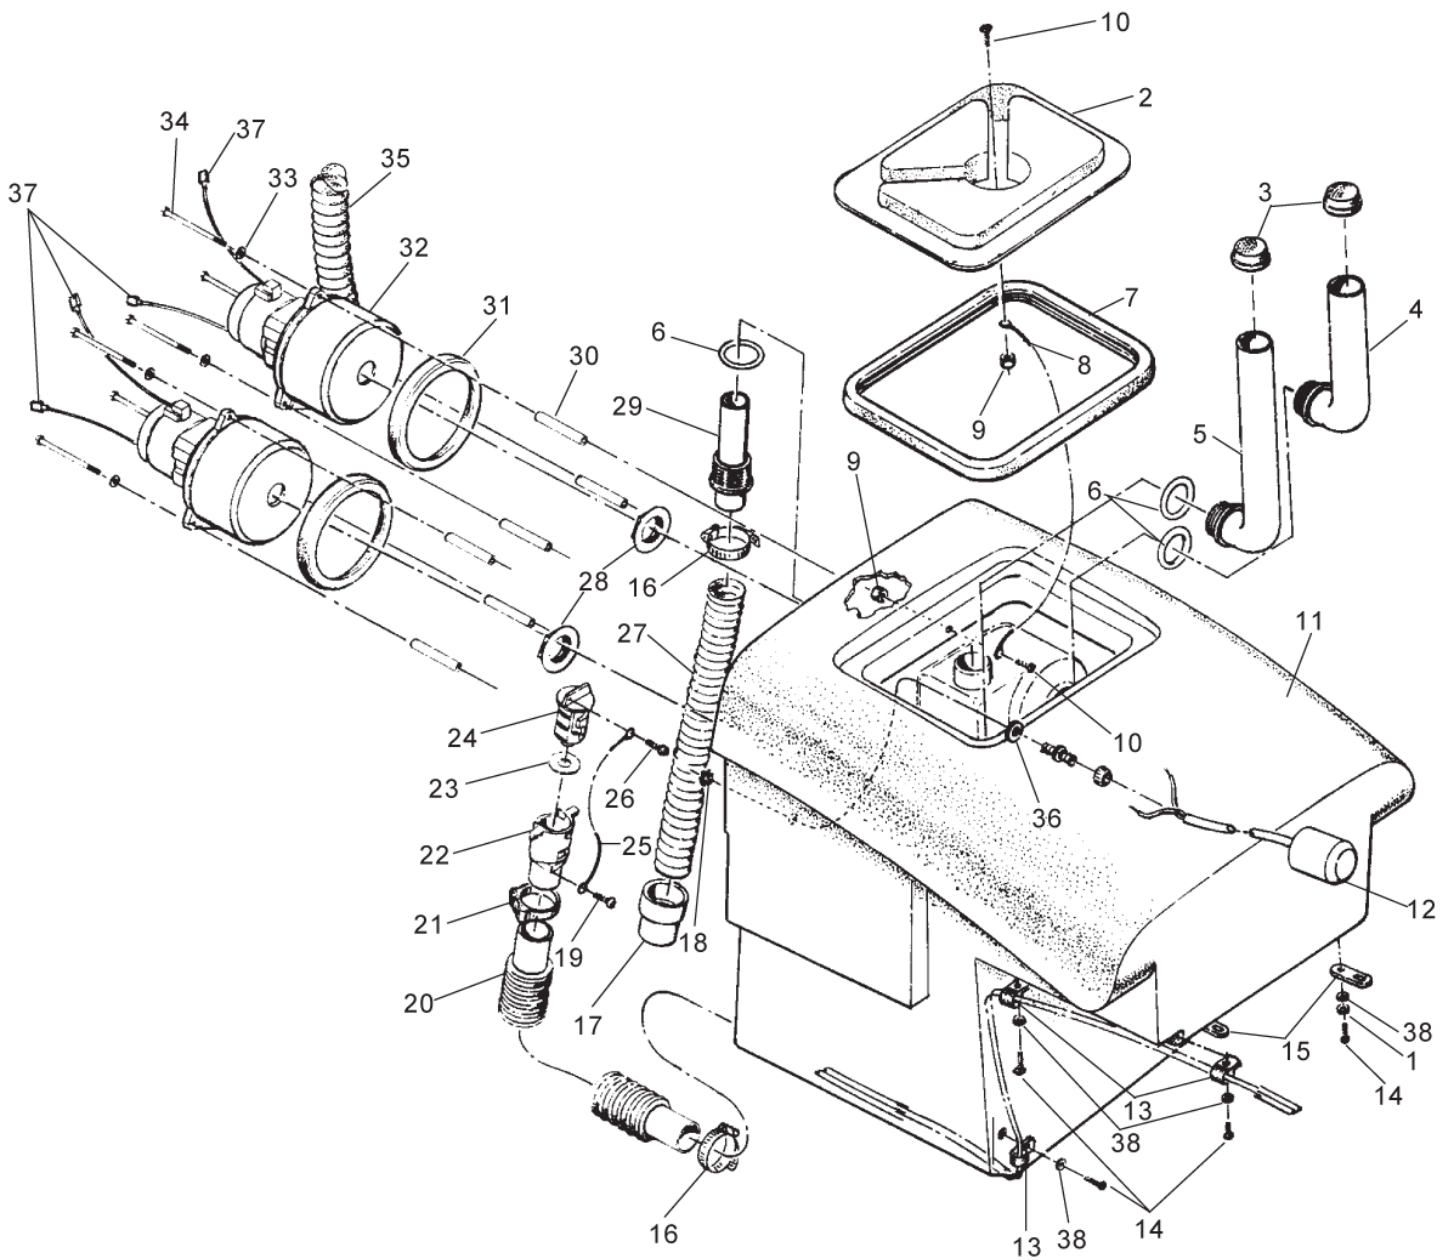

Final assembly

IMAGE 26B AND 26E

24-01-2013

Part List ID
IMAGE26E

5

Final assembly

IMAGE 26B AND 26E

24-01-2013

Part List ID
IMAGE26E

6

Pos	Part no.	Qty	Description
2	980099	2	WASHER MOTOR MTG
3	85389A	2	SCR 3/8 16X 5/8 PN SY
6	962481	4	SCR 1/4 20 X 1 1/4 HEX ST CAP
7	87002A	6	WASHERFLAT
8	980645	8	WASHER 3/8 FLAT SAE
9	170883	6	WASHER LK 3/8 REGPLTD
10	962244	6	BOLT 3/8 16 X HHCS
12	81102A	6	NUT STOP ELASTIC 1/4 20 HEX
14	50248A	1	CLAMP 3/8 HOSE
18	50249A	4	SPACERLINKAGE IMAGE 26E
20	980982	2	WASHER 10 SAE FLAT PLTD
21	836711	1	HAIRPIN FOR 8.0MM CLEVIS
24	40149A	1	CORD ASM POWER 36FT 230V
26	962522	2	SCR 3/8 16X2 HX ST CAP
28	170886	2	WASHER FLT 1/4 USS PLTD
30	962481	3	SCR 1/4 20 X 1 1/4 HEX ST CAP
32	30089A	1	TANK CHEMICAL IMAGE 26E W R
33	85806A	1	SCREW 1/4 20 X 3/4 HX SZ CAP
34	51210A	1	KNOB CHEMICAL JUG W R
36	52333A	1	HOSE BARB CHEMICAL
37	51208A	1	TIPS CHEMICAL METERING
38	80134A	1	FITTING SWIVEL
39	10219A	1	CAP ASM 26E
40	52476A	1	CLAMP CHEMICAL LINE