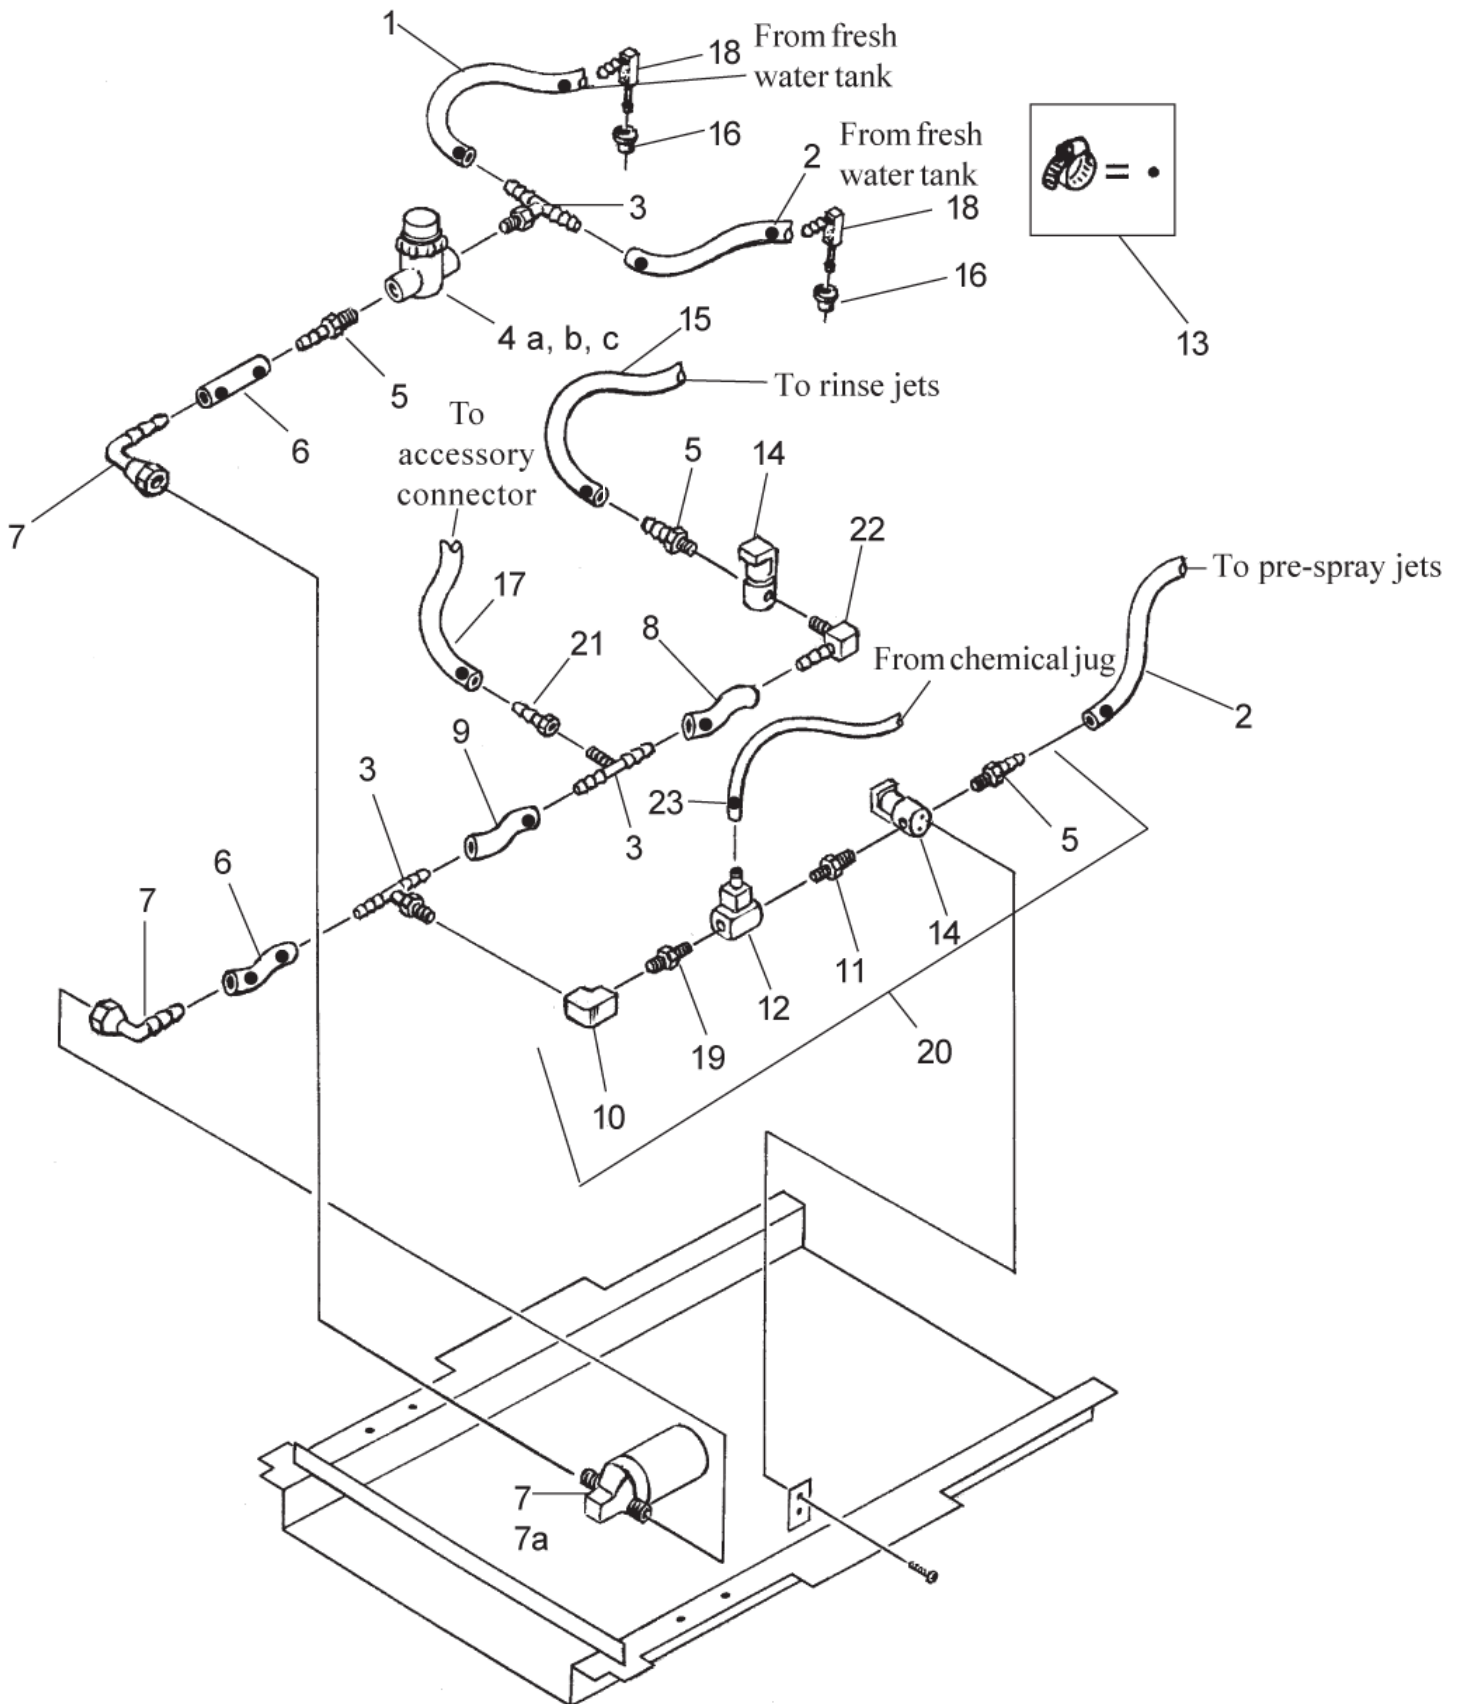

Plumbing Detail Drawing

IMAGE 26B AND 26E

24-01-2013

Part List ID
IMAGE26B04

14

Plumbing Detail Drawing

IMAGE 26B AND 26E

24-01-2013

Part List ID
IMAGE26B04

15

Pos	Part no.	Qty	Description
1	69404A	1	HOSE DISCHARGE
2	35147A	2	HOSESOL3/8X14EXT 771 SII
3	59016A	3	TEE BRANCH 1/4 X 3/8 NYLON
4	53050A	1	STRAINER BOWL100X100MESH LOW
5	170030	3	HOSEBARB3/8H X 1/4MPT BRASS
7	45950A	1	PUMP 100 PSI 36V
8	35148A	1	HOSE AIR 3/8 X 5 3/4
10	53639A	1	ELBOW PIPE 1/4 NPT X 90 DEG
11	851144	1	BUSHING 1/4TO1/8
12	51207A	1	INJECTOR CHEMICAL
13	50248A	11	CLAMP 3/8 HOSE
14	59623A	2	VALVESOLUTION 36V IMAGE 26B
15	30425A	1	HOSE AIR 3/8 I.D. X 5/8 O.D.
16	51518A	2	BUSHING HOSE CONNECTOR
17	35168A	1	HOSE AIR3/8 X 40 CFS 2700
18	51526A	2	HOSEBARB 3/8 X 90 DEG
19	697501	1	REDUCER 1/4 NPT TO 1/8 NPT
20	10229A	1	INJECTOR ASM 26B W/R
21	55167A	1	HOSEBARB 3/8H X 1/4 NPT FEMALE
22	732870	1	ELBOW 3/8 BARB TO 1/4 MPT
23	722021	1	CLAMPHOSE 4
4A	58061B	1	FILTER SCREEN
4B	54369A	1	GASKETVITON FOR 53050A