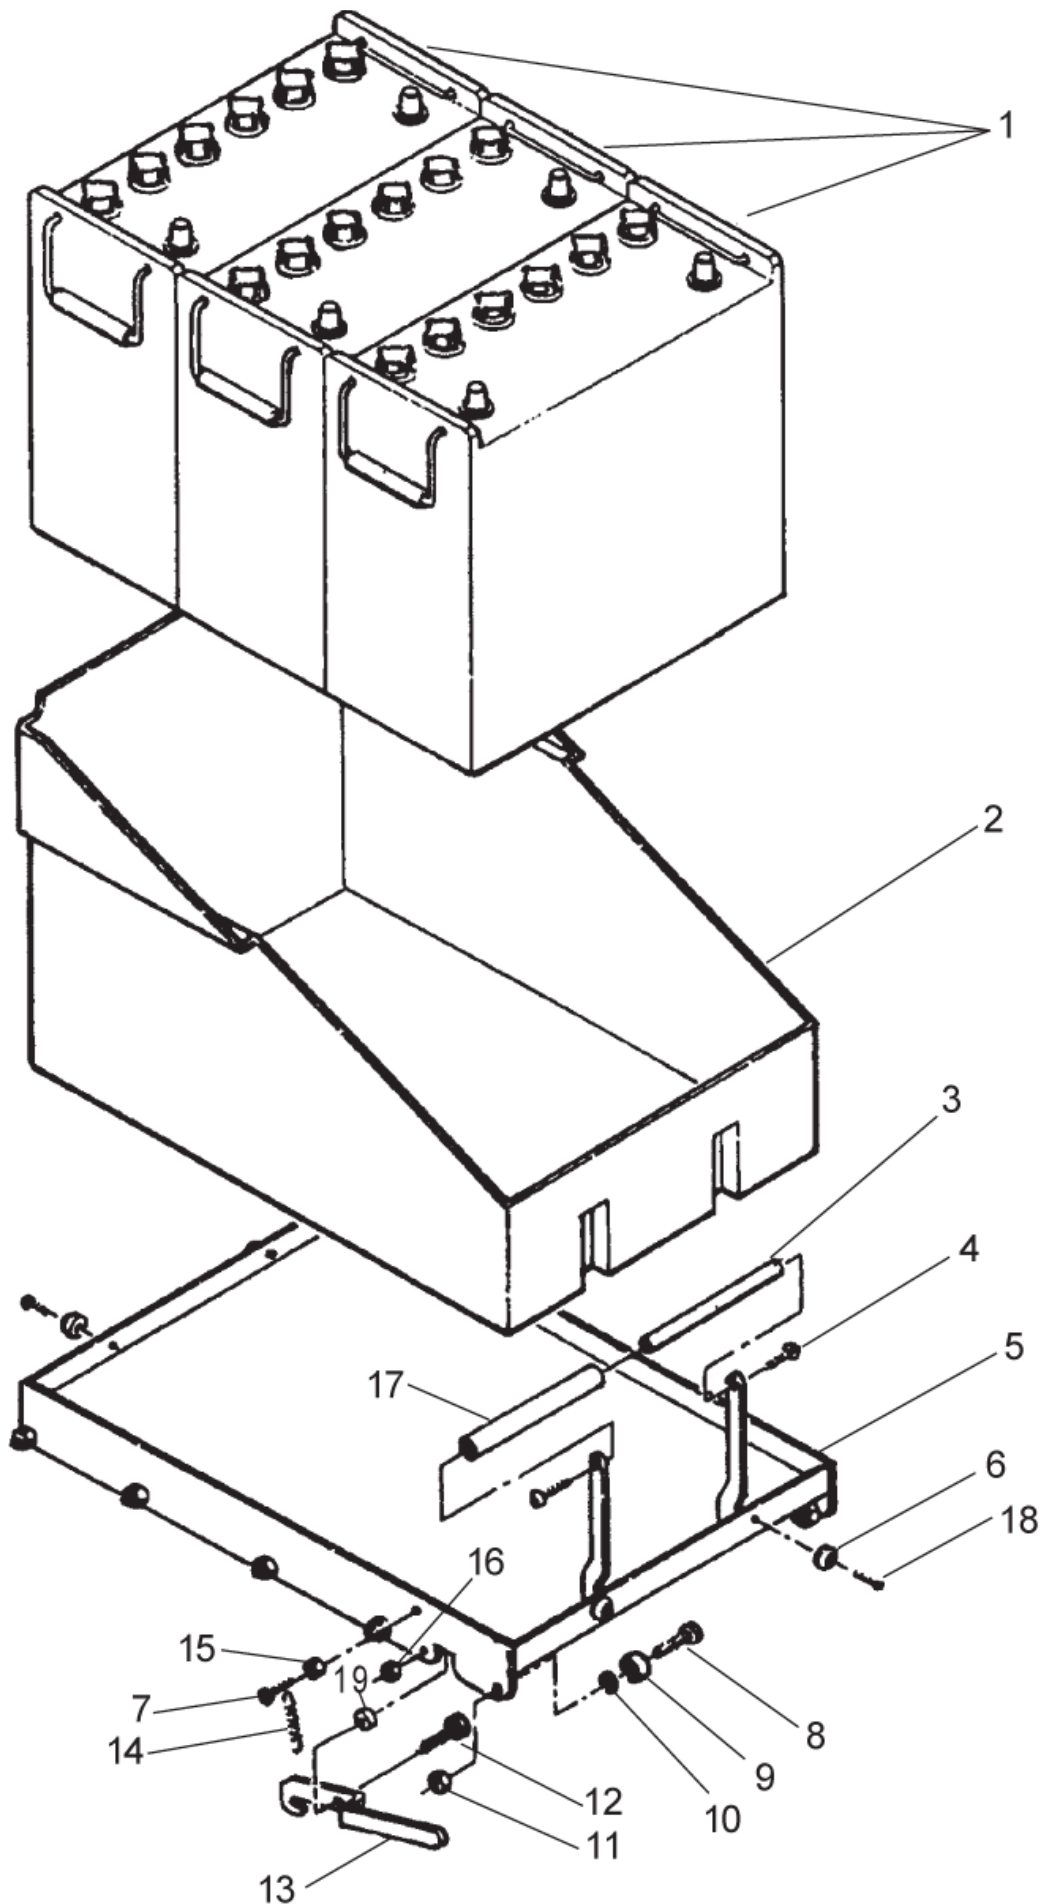

Plumbing Detail Drawin

IMAGE 26B AND 26E

24-01-2013

Part List ID
IMAGE26E06

44

Ersatzteile auf www.gluesing.net

Plumbing Detail Drawin

IMAGE 26B AND 26E

24-01-2013

Part List ID
IMAGE26E06

45

Pos	Part no.	Qty	Description
2	56382545	2	ELBOW 90 BARB MALE 3/8X3/8 NPT
3	51212A	1	TEE 3/8 NPT X 3/8 BARB
4	35147A	1	HOSESOL3/8X14EXT 771 SII
5	690209	1	HOSEBARB 3/8H X 1/8 NPT
6	51207A	1	INJECTOR CHEMICAL
7	851144	1	BUSHING 1/4TO1/8
8	59622A	1	VALVESOLENOID IMAGE 26E
9	732870	2	ELBOW 3/8 BARB TO 1/4 MPT
11	694116	1	HOSE INTAKE 925A
12	59016A	1	TEE BRANCH 1/4 X 3/8 NYLON
13	30425A	3	HOSE AIR 3/8 I.D. X 5/8 O.D.
14	10221A	1	INJECTOR ASM
15	722021	1	CLAMPHOSE 4
NI	50248A	8	CLAMP 3/8 HOSE

clamp for pos. 12 & 13