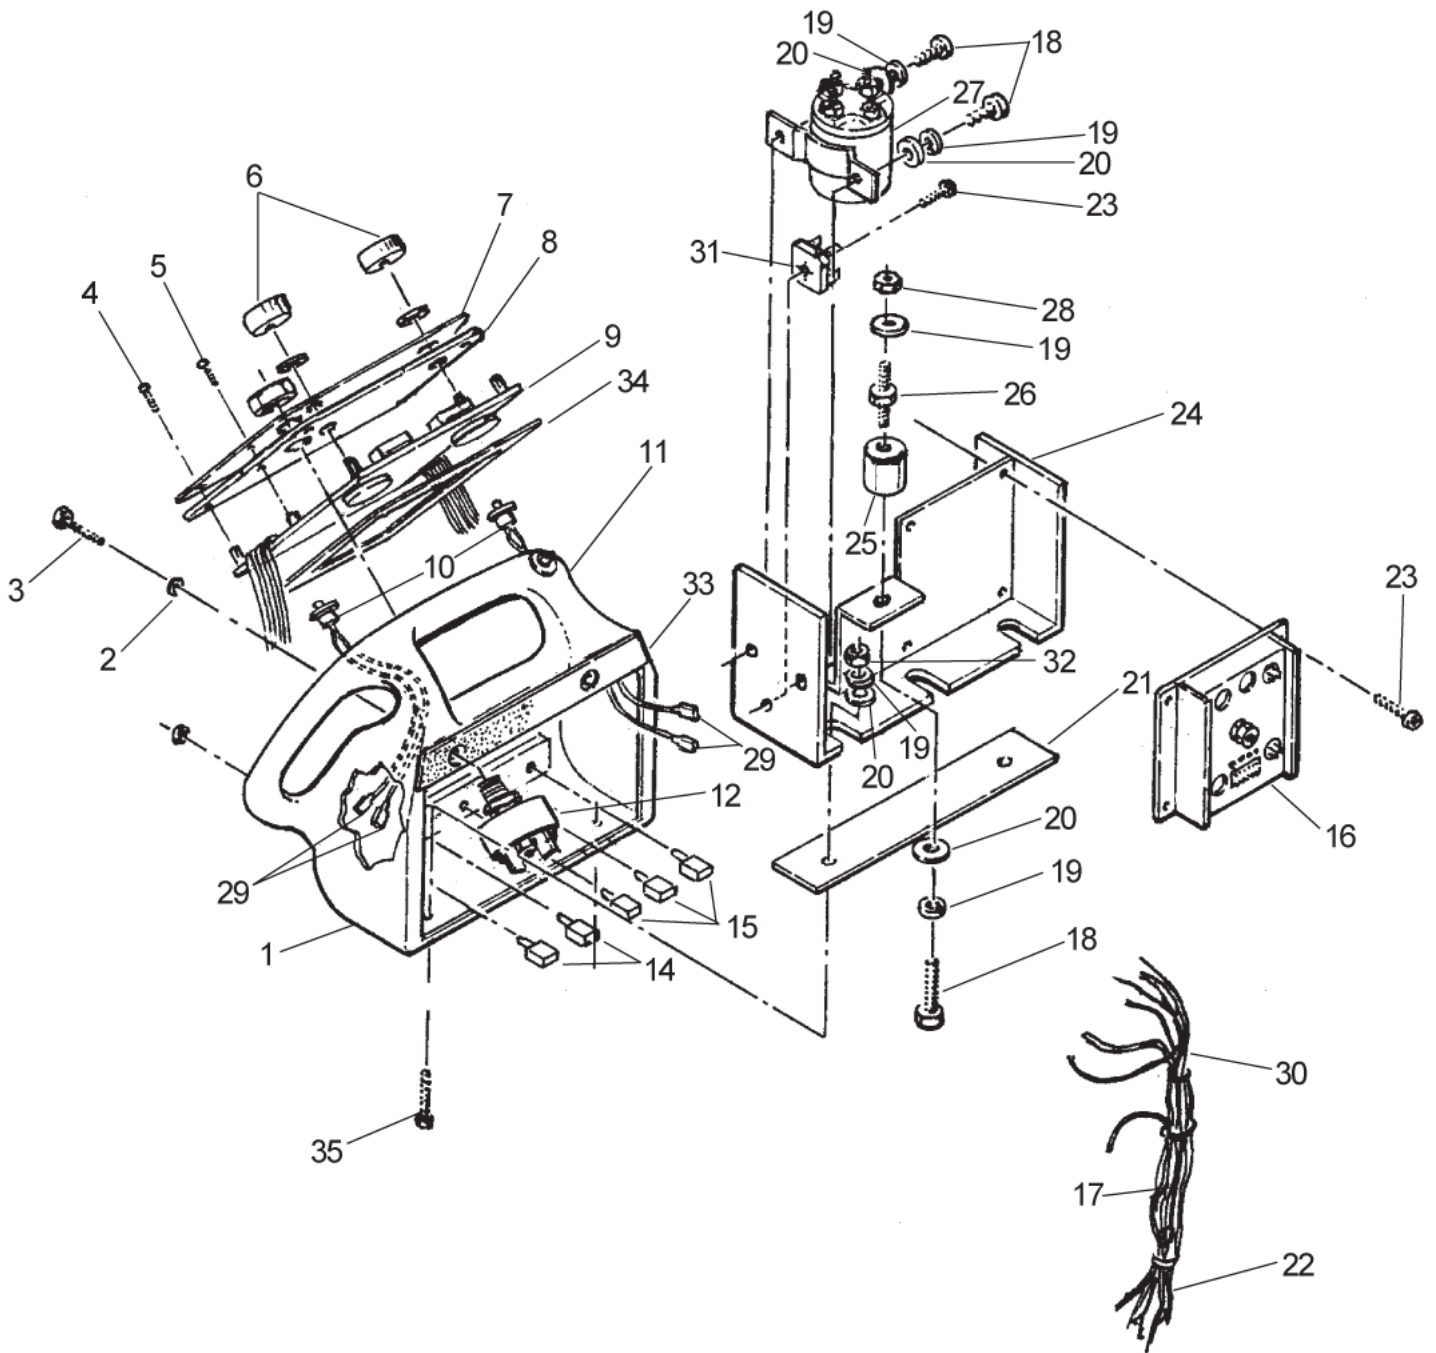

Handle Assembly Drawing

IMAGE 26B AND 26E

24-01-2013

Part List ID
IMAGE26B01

7

Handle Assembly Drawing

IMAGE 26B AND 26E

24-01-2013

Part List ID
IMAGE26B01

8

Pos	Part no.	Qty	Description
2	980645	2	WASHER 3/8 FLAT SAE
3	962522	2	SCR 3/8 16X2 HX ST CAP
4	962968	4	SCREW 10 24 X 1/2 PAN
5	85313C	4	SCREW 6 32 X 3/8 PAN HD
6	55502A	2	KNOB SPEED CONTROL+TEMP CONTRL
7	77368A	1	LABELCONTROL PANEL IMAGE 26B
8	66257A	1	PANELCONTROL IMAGE 26B
9	44309A	1	MODULECONTROL PANEL IMAGE 26B
10	53077B	2	SWITCH PUSH BUTTON SPST NO
11	40158A	1	SWITCH PUSH BUTTON SPDT
12	47380A	1	SWITCH KEY 32DLX/STD
14	41438B	2	BREAKERCIRCUIT7AQD.25 STR
15	41422B	3	BREAKER CIRCUIT 25A SCR.90 DEG
16	41161A	1	CONTRLMOTOR QUAD IMAGE 26B
17	40190B	1	HARNESS WIRE MAIN IMAGE 26B
18	962430	3	SCR 1/4 20X 1/2 HX ST MACH
19	980657	4	WASHER LOCK 1/4 STD
20	980646	5	WASHER 1/4 SAE FLAT PLTD
22	40006A	1	HARNESSWIRINGQUAD MOD 26B
23	962350	5	SCR 10 32X 1/2 PN ST
25	854849	1	INSULATOR RO 42/32IX/26IX
26	83302A	1	STUD 1/4 20
27	41801A	1	CONTACTOR 36V
28	920208	1	NUT HEX 1/4 20PLTD
29	47905A	6	TERMINAL1/4 FIMQD 16 14 GA.
30	40005B	1	HARNESS WIRE TRAVERSE CONTROL
31	912287	1	RECTIFIER
32	81102A	2	NUT STOP ELASTIC 1/4 20 HEX
33	30033A	1	GASKETHANDLE
34	30032A	1	GASKETCONTROL PANEL