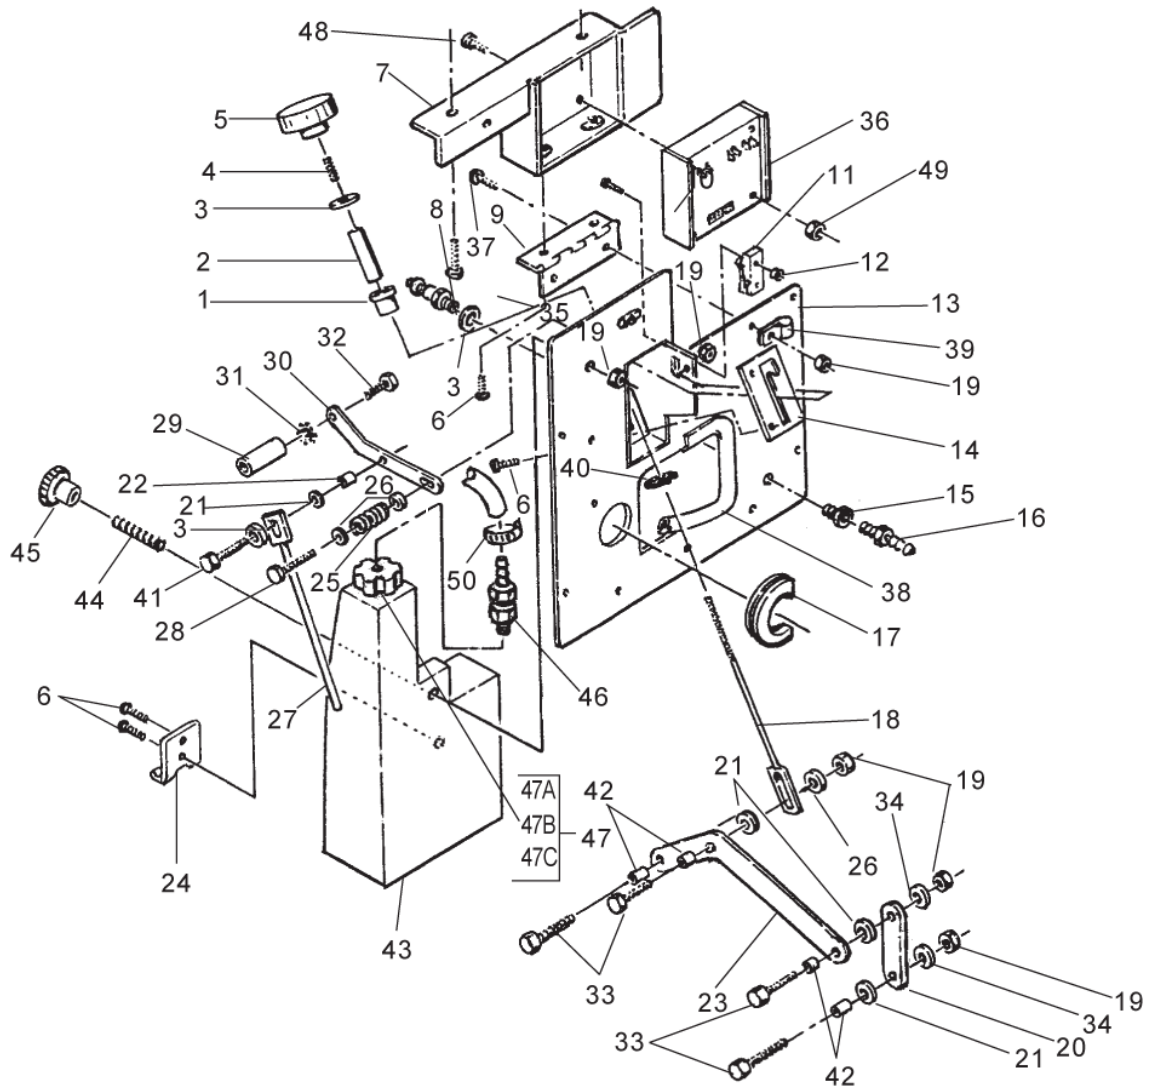

Part List ID
IMAGE26E01

35

Pos	Part no.	Qty	Description
1	58069A	1	SCREEN VAC FILTER ENCORE 20
2	39339B	1	TUBE STAND 1 1/2 SPT X 7.00
3	962666	2	SCR 10 24X 3/4 PAN HEAD PHILL
4	36204C	1	LID RECOVERY
5	34265B	1	GASKET RECOVERY AUTOSCRUBBER
6	47419A	1	SWITCH FLOAT IMAGE 16
7	56459A	1	STRAIN RELIEF EXT 771 PBII
8	81110A	2	NUT HEX ELASTIC LOCK 10 24 S.S
10	30132A	1	ADAPTOR ASM. VACUUM ENCORE 20
11	51863A	1	CUFF HOSE 2 EXT 2100
12	30462A	1	HOSERECOVERY IMAGE 26E
13	872010	2	CLAMP HOSE
14	30449A	1	HOSE DRAIN ENCORE 28 38
15	832002	1	CLAMP NYLON HOSE
16	47708A	2	TERMINAL 1/4 FIMQD 22 18 GA.
17	82100A	1	LOCKNUT 1/2 CONDUIT
18	837304	2	O RING RETAINER PAPER BAG
19	58533A	3	SPACER VAC MOTOR 3 STG. SUMMI
20	643418	1	GASKET
21	44911R	1	MOTORVAC3 STG. EXT 2100
22	87026A	3	WASHER .250 FLAT SS
23	85728A	3	SCREW 1/4 20 X 4 HEX HD AUTOSC
24	962958	1	SCREW 8 18 X 1/2 PN
25	839401	1	VALVE DRAIN
26	833407	1	GASKET DRAIN
27	833901	1	HANDLE DRAIN VALVE
28	962987	2	SCR 10 24X 3/8 PN ST TYP23
29	38020A	2	STRAP COVER ENCORE 28 38
30	920797	1	NUT DRAIN VALVE LOCK 8131 935
31	59877A	1	WASHER 1/2 NPT SEALING
32	980603	1	WASHER LK 10 EXT TOOTHPLTD
33	198USP	1	HOSE CLAMP 48 3 1/2DIA 9
21A	40833A	2	BRUSH ASM. CARBON

Handle Assembly Drawing

IMAGE 26B AND 26E

24-01-2013

Part List ID
IMAGE26E02

36

Handle Assembly Drawing

IMAGE 26B AND 26E

24-01-2013