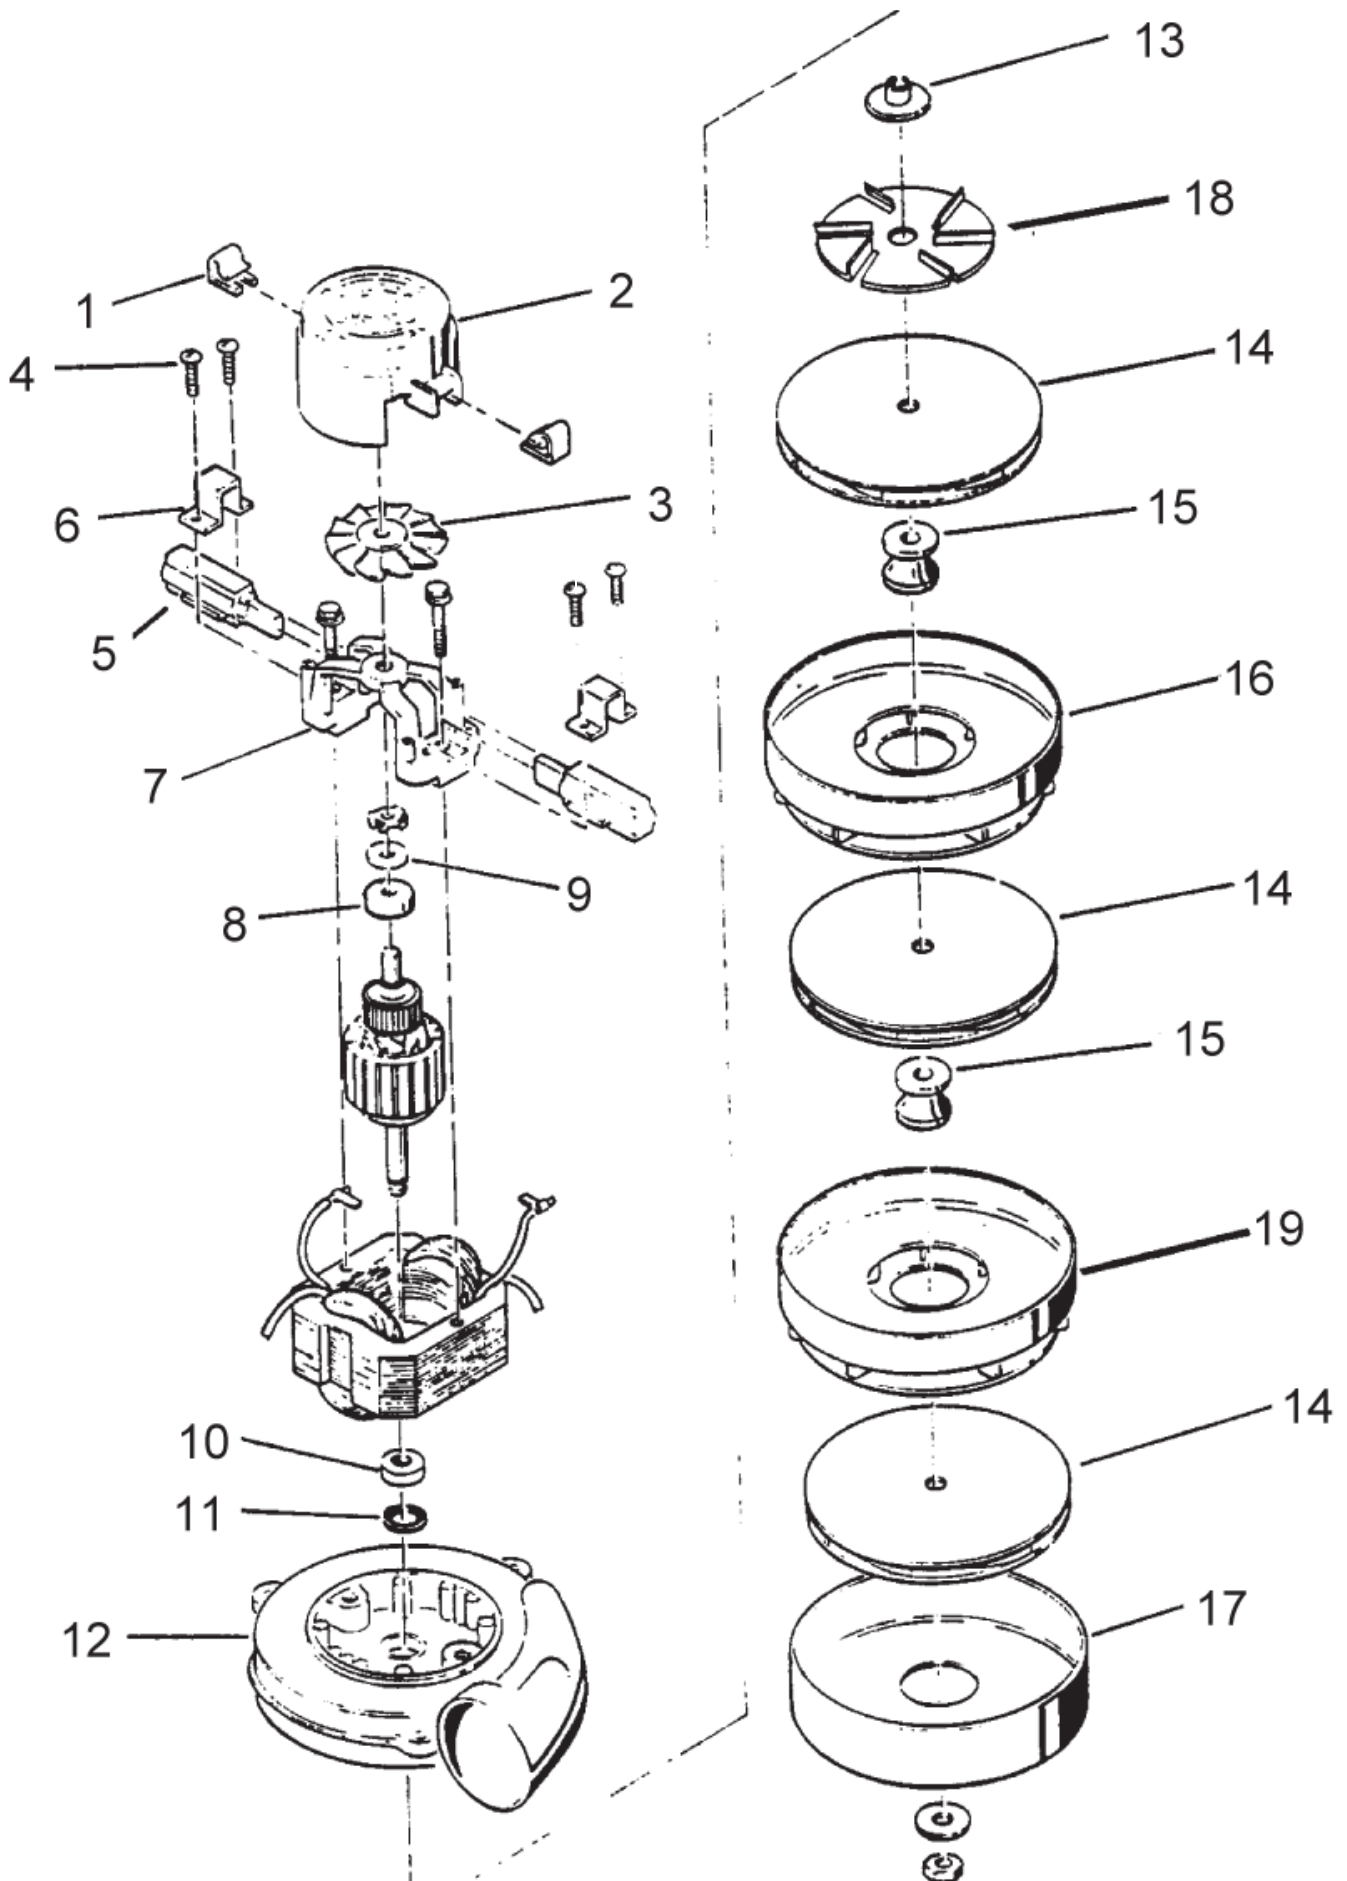

Recovery Tool Assembly Drawing

IMAGE 26B AND 26E

24-01-2013

Part List ID
IMAGE26E09

50

Recovery Tool Assembly Drawing

IMAGE 26B AND 26E

24-01-2013

Part List ID
IMAGE26E09

51

Pos	Part no.	Qty	Description
1	67479A	1	SHAFTRECOVERY TOOL PIVOT PLTD
2	63434A	1	LIFTRECOVERYWLDMNT PNTD
3	962086	2	SCR 1/4 20X 3/4 HX ST CAP
4	81306A	4	NUT HEX JAM 5/16 24
5	67164A	1	RODRECOVERY TOOL ADJ. PLATED
6	87618A	2	WASHER FLT .75X.39X.62 NYLON
7	980982	4	WASHER 10 SAE FLAT PLTD
8	65980A	1	MOUNTBALL JOINT IMAGE 26B
9	920110	2	NUT LK 5/16 18 REGPLTD
11	51320A	4	NOZZLE RINSE IMG 26E W/R
12	608210	2	SPACER HANDLE BOLT
13	50248A	1	CLAMP 3/8 HOSE
14	27201A	1	SHOERECOVERY PNTD IMAGE 26E
15	67619A	2	SHOE RECOVERY TOOL IMAGE 26E
16	68808A	2	WEIGHTRECOVERY TOOL PAINTED
17	85615A	2	PNPHBLACK OXIDE 5/16 18x1.50
18	732870	1	ELBOW 3/8 BARB TO 1/4 MPT
19	61541A	1	BRACKETREC. LIFT IMAGE 26B
20	980646	3	WASHER 1/4 SAE FLAT PLTD
21	50546A	3	BALL JOINT REC. TOOL EXT 210
22	962288	1	SCREW 3/8 16 X 1.0 HX ST CAP
23	980652	3	WASHER LK 5/16 REGPLTD
11A	52549A	4	NOZZLE PLASTIC RINSE

Available Accessories

IMAGE 26B AND 26E

24-01-2013

Part List ID
IMAGE26E10

52

Ersatzteile auf www.gluesing.net

Available Accessories

IMAGE 26B AND 26E