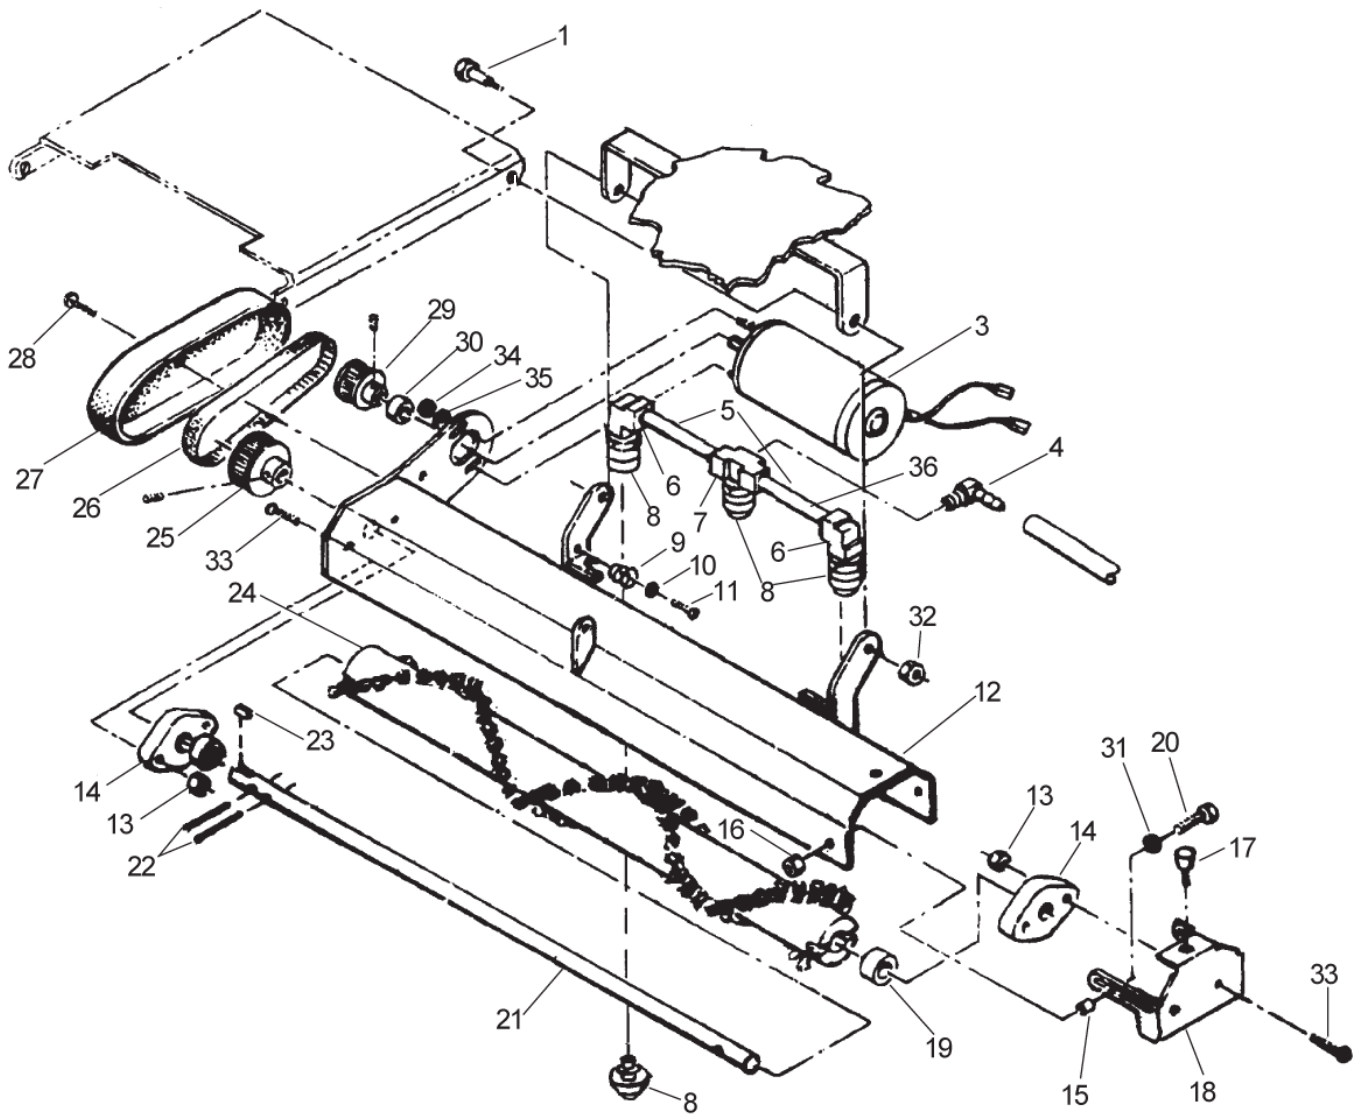

24-01-2013

Part List ID
IMAGE26E07

47

Pos	Part no.	Qty	Description
1	85804A	2	SCREW 1/4 20 X 1/2 HEX HD GRA
2	87058A	2	WASHERRETAINER IMAGE 26E
3	58111A	8	SEALOIL 0.750 X 0.999 X 0.125
4	50273A	2	WHEELDRIVE IMAGE 26E
5	51124A	2	BEARING ROLLER CLUTCH
6	980679	2	WASHER 3/4 SAE FLAT PLTD
7	52495A	2	BEARING FLANGE 3/4 I.D.
8	58709A	1	SPROCKETTRAVERSE DRIVEN2100
9	55400A	1	KEY 3/16 X 5/32 HIPRO
10	67480A	1	SHAFTWHEEL IMAGE 26E
11	962481	4	SCR 1/4 20 X 1 1/4 HEX ST CAP
12	81102A	4	NUT STOP ELASTIC 1/4 20 HEX
13	50915A	1	BELTTRAVERSE DRIVEEXT 2100

Brush Assembly Drawing

IMAGE 26B AND 26E

24-01-2013

Part List ID
IMAGE26E08

48

Brush Assembly Drawing

IMAGE 26B AND 26E

24-01-2013