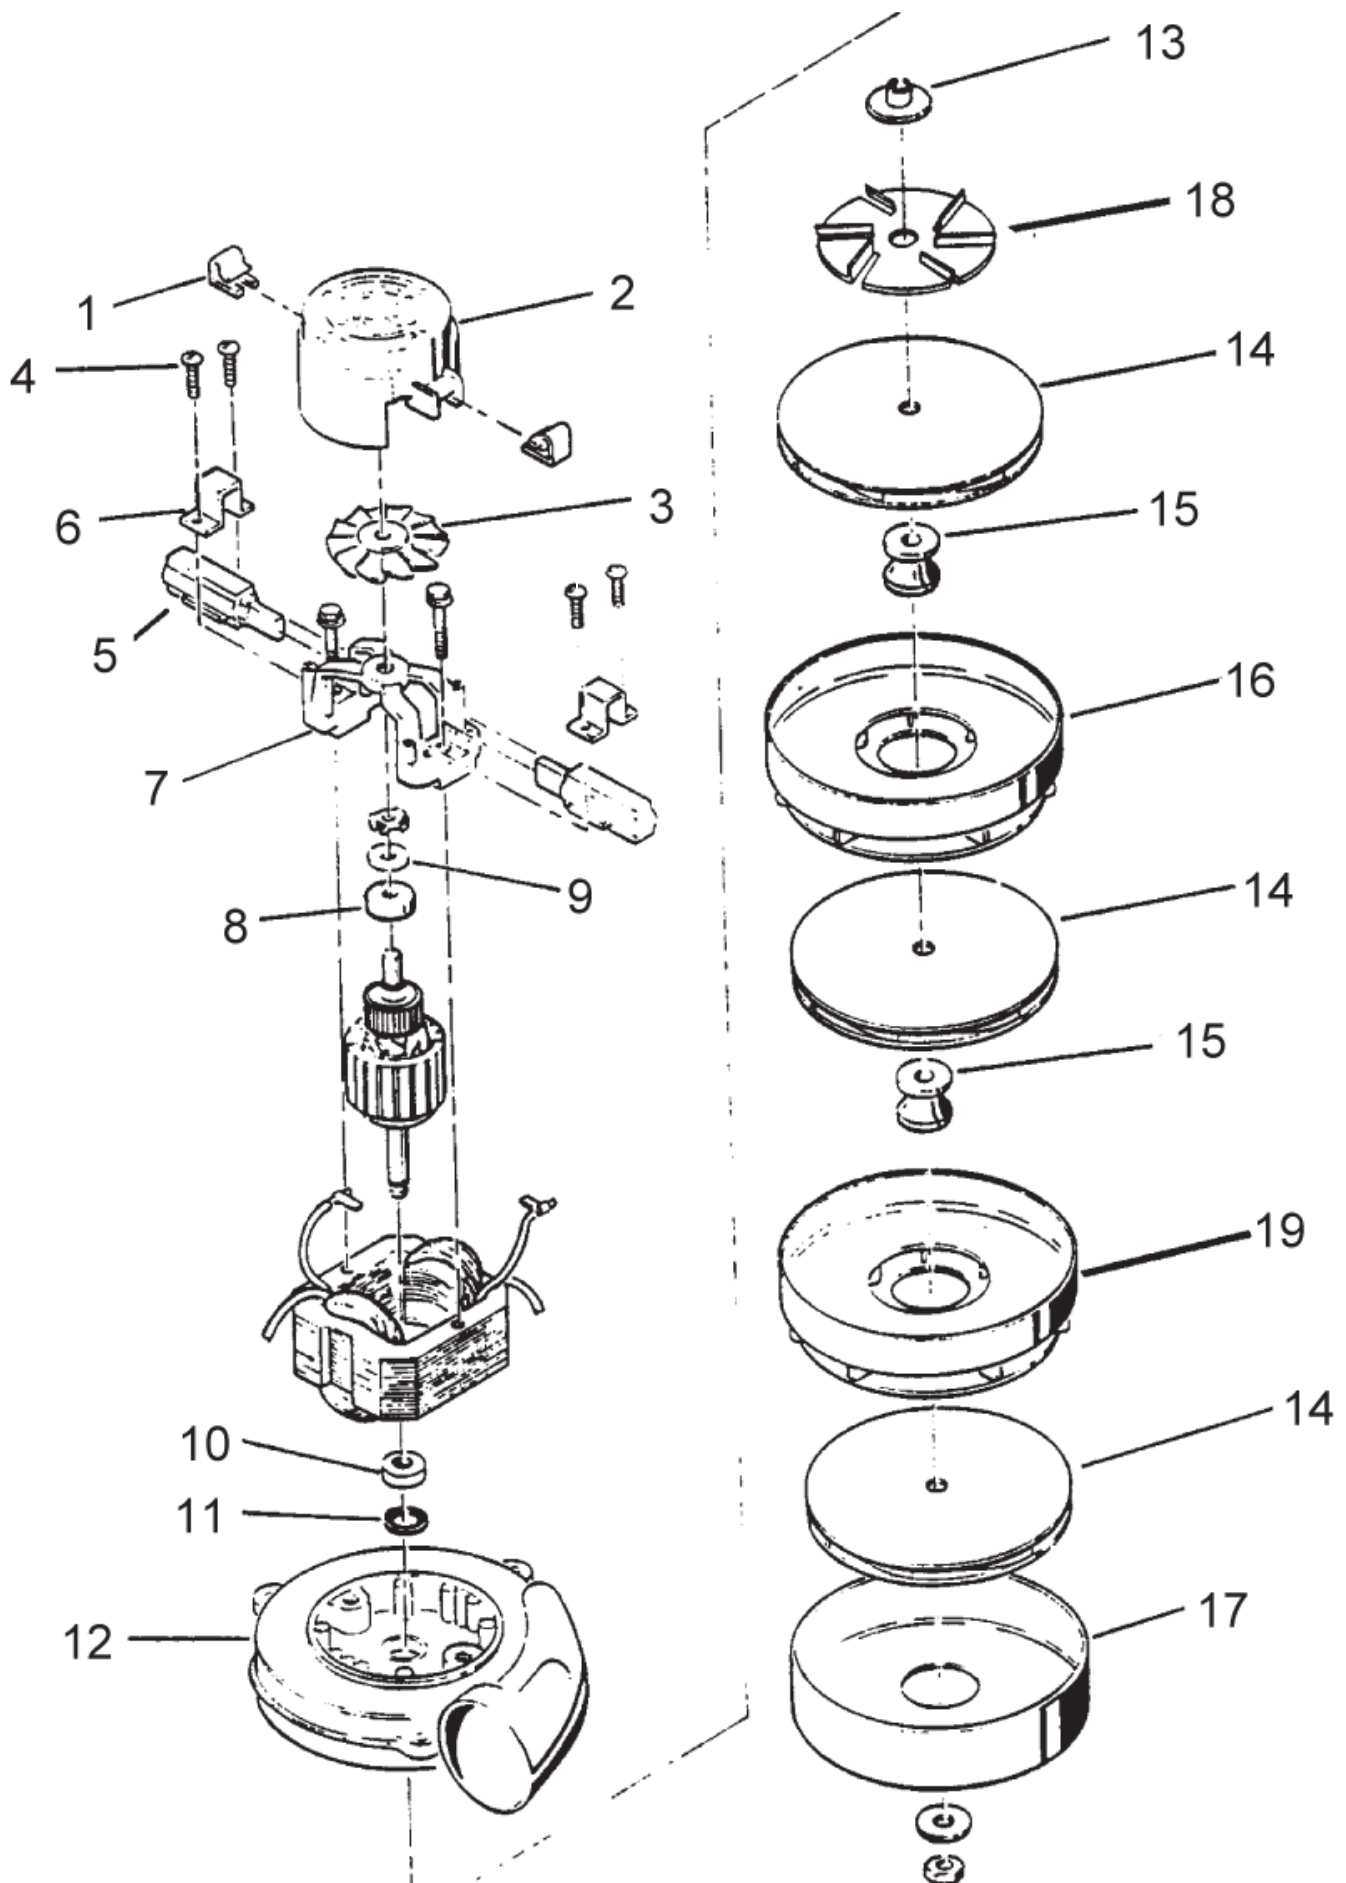

Vac Motor Assembly

IMAGE 26B AND 26E

24-01-2013

Part List ID
IMAGE26B10

26

Ersatzteile auf www.gluesing.net

Vac Motor Assembly

IMAGE 26B AND 26E

24-01-2013

Part List ID
IMAGE26B10

27

Pos	Part no.	Qty	Description
1	51913A	2	CLIP
2	54809A	1	HOUSING
3	53905A	1	FAN VENT 685202 4
4	85303A	4	SCREW 8 32 X 3/8 PN ST PH
5	40830A	2	BRUSH CARBON GREEN HOUSING
6	51914A	2	CLAMP
7	50618A	1	BRACKET-END COMM.
8	53100A	1	DISC
9	902679	1	BEARING BALL
10	902648	1	BRG BALL RADIAL DBL SEAL
12	50610A	1	BRACKET END FAN FOR 835204 V
13	58501A	1	SPACER
14	53914A	3	FAN
15	658201	2	SPACER
16	53908A	1	FAN STATIONARY
17	658506	1	SHELL-FAN
19	53996A	1	FAN STATIONARY