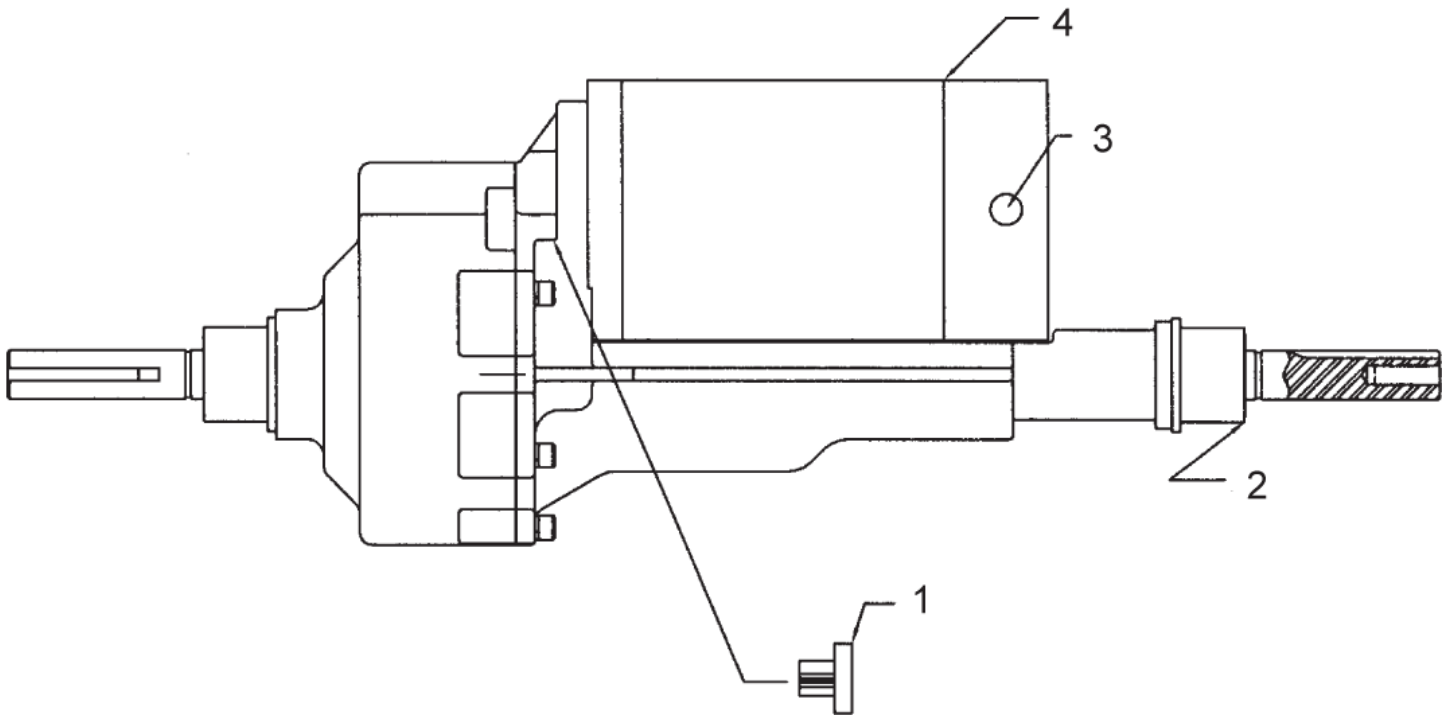

Brush Assembly Drawing

IMAGE 26B AND 26E

24-01-2013

Part List ID
IMAGE26E08

48

Brush Assembly Drawing

IMAGE 26B AND 26E

24-01-2013

Part List ID
IMAGE26E08

49

Pos	Part no.	Qty	Description
1	85391A	2	SCR 1/4 20X 5/8 PN SY
2	30029A	1	COVERBELT IMAGE 26B E
3	50928A	1	BELTBRUSH DRIVE IMAGE 26E
4	57268A	1	PULLEY TIMING 1/5 PITCH 16T
5	58517A	1	SPACERMOTOREXT 441/771 PB II
6	920224	2	NUT 10X32 HEX
7	980603	2	WASHER LK 10 EXT TOOTHPLTD
8	45041A	1	MOTORBRUSH 1/4HP IMAGE 20
9	47905A	2	TERMINAL1/4 FIMQD 16 14 GA.
10	732870	1	ELBOW 3/8 BARB TO 1/4 MPT
11	53639A	2	ELBOW PIPE 1/4 NPT X 90 DEG
12	51370A	3	NOZZLE PRE SPRAY
13	51369A	1	TEE PIPE 1/4
14	63436B	1	FRAME WLDMNT BRUSH
15	81102A	6	NUT STOP ELASTIC 1/4 20 HEX
16	53399A	2	BEARING 5/8 FLANGE ZINC
17	55518A	1	KNOB CLAMPING 1/4 20X1/2 STUD
18	85390A	4	SCR 1/4 20X1 1/4 PN SS
19	60089A	1	DOORBRUSH END IMAGE 26E B
20	38708A	1	SPACER 1.12ODX63IDX.30THK
21	30166A	1	BRUSH W/R REST
21	30167A	1	BRUSH W/R MAINT
22	67481A	1	SHAFTBRUSH PIVOT IMAGE 26E
23	50436A	2	PIN BRUSH DRIVE EXT 2100
24	57247A	1	PULLEYBRUSH DRIVENEXT 2100
25	980646	6	WASHER 1/4 SAE FLAT PLTD
26	81109A	2	NUT HEX ELASTIC LOCK SS 8 32
27	56365A	2	NIPPLE 1/4 NPT 4.00 IMAGE 26E
28	980982	3	WASHER 10 SAE FLAT PLTD
29	962333	1	SCREW 10 32 X 1/4 PN ST PH
30	962027	2	SCREW 8 32 X 1/2 PAN HD
31	915082	1	KEY 3/16 X 3/16 X 3/4 LG
32	58548A	2	SPACERBRUSH DOOR IMAGE 26E
33	69715A	2	SPACER IMAGE 26E
34	53426A	1	SPRINGNOZZLE ASM IMAGE 26
36	66941A	2	RETAINER SKIRT BRUSH HSG
37	38219A	1	SKIRT BRUSH HSG EXT 2100
38	84237A	6	SCREW 10 32 X 1/2 PAN HD SS
39	85700A	2	SCR 1/4 20X1 HX ST CAP
40	10220A	1	BAR ASM PRE SPRAY
41	50248A	1	CLAMP 3/8 HOSE
8A	40832A	2	BRUSHCARBON 2PER
12A	52550A	3	NOZZLE PLASTIC PRE SPRAY

Recovery Tool Assembly Drawing

IMAGE 26B AND 26E

24-01-2013

Part List ID
IMAGE26E09

50

Recovery Tool Assembly Drawing

IMAGE 26B AND 26E

24-01-2013