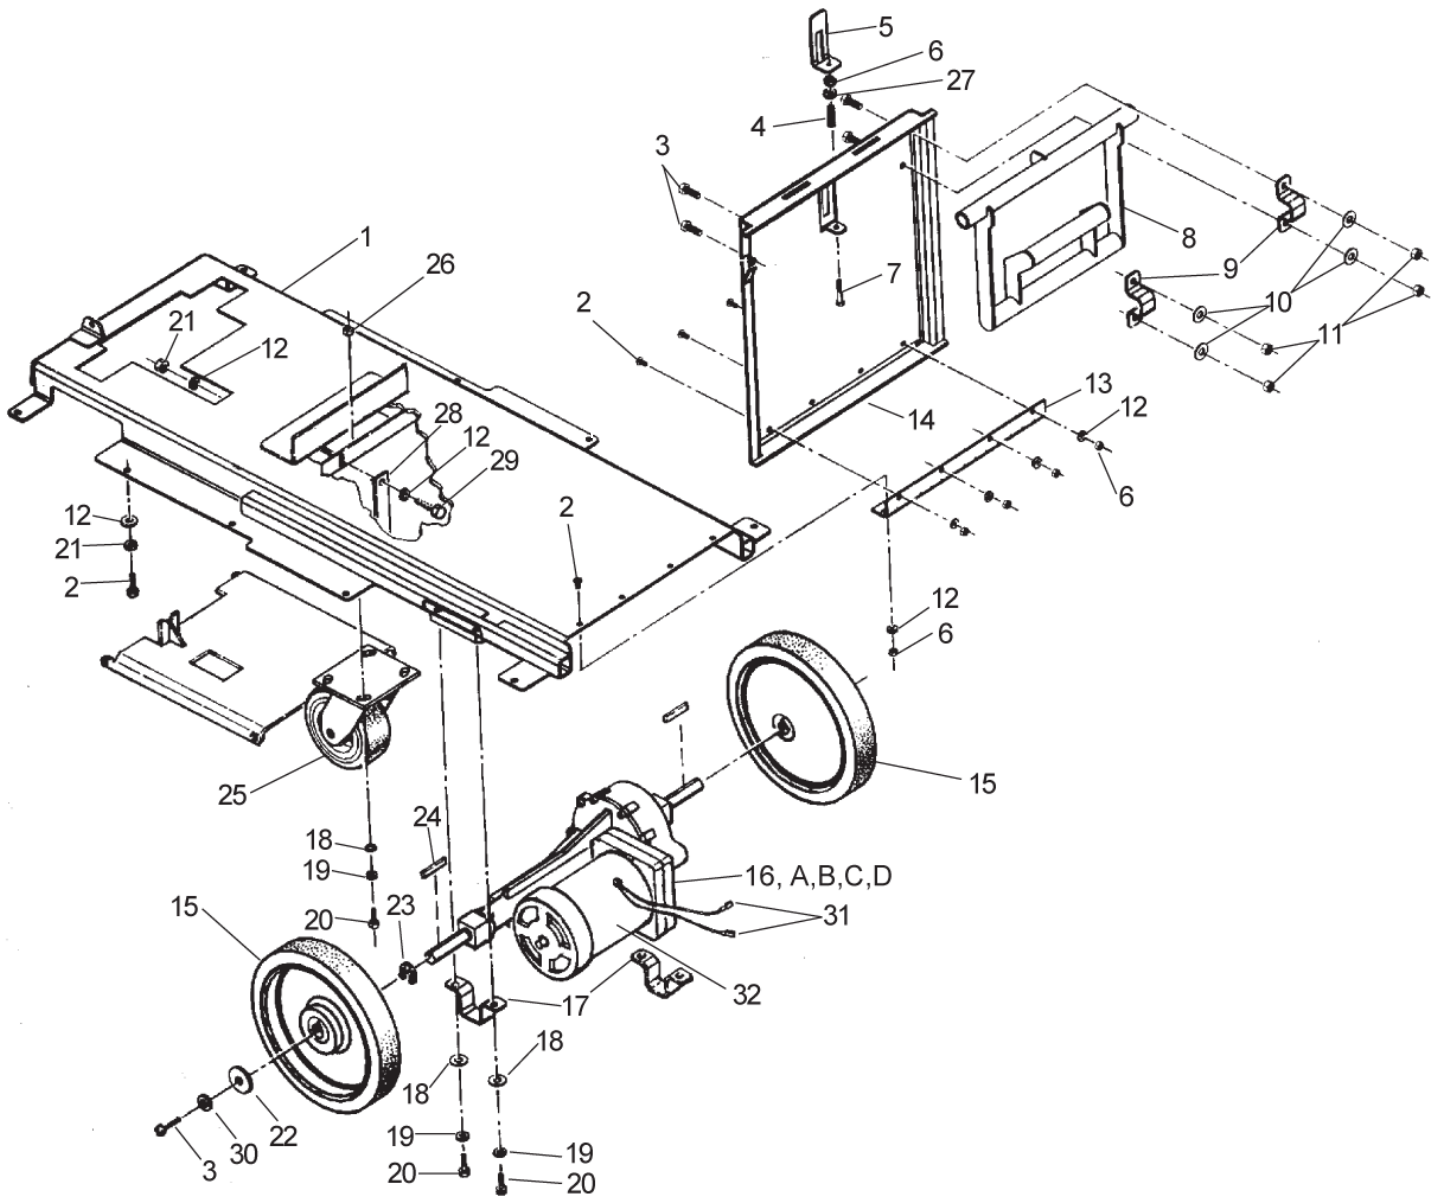

Frame Assembly Drawing

24-01-2013

Part List ID
IMAGE26B05

IMAGE 26B AND 26E

16

Frame Assembly Drawing

IMAGE 26B AND 26E

24-01-2013

Part List ID
IMAGE26B05

17

Pos	Part no.	Qty	Description
0	980651	4	WASHER 5/16 SAE FLAT
1	65979B	1	FRAME WLDMNT 26B
1	920110	4	NUT LK 5/16 18 REGPLTD
2	85806A	19	SCREW 1/4 20 X 3/4 HX SZ CAP
2	87026A	20	WASHER .250 FLAT SS
3	85811A	6	BOLT 5/16 18 X 3/4 HX HD
4	58614A	1	SPRING 1.2X30 CASTER
4	61539A	1	BRIDGE WLDMT.BATTERY IMAGE26B
5	65507A	1	LATCHBRIDGE IMAGE 26B
5	69206A	2	WHEEL10x2 1/2 IMAGE 26B
6	50008C	1	TRANSAXLE IMAGE 26B
6	920208	9	NUT HEX 1/4 20PLTD
7	85701A	1	SCR 1/4 20X1 1/2 HX ST CAP
17	62435A	2	CLAMP TRANSAXLE PNTD ENCORE
18	980645	4	WASHER 3/8 FLAT SAE
19	170883	4	WASHER LK 3/8 REGPLTD
20	85822A	8	SCREW 3/8 16 X 7/8 HX CAP G5
21	980657	18	WASHER LOCK 1/4 STD
22	980205	2	WASHER .312 ID/1.06 OD/.075THK
23	57423A	2	RING RETAINING .75 SHAFT ENC20
24	80507A	2	KEY3/16 SQ. 34T SPROCKET
25	899769	1	CASTER ASM TB24/32A SER II
26	920260	4	NUT 3/8 16 HEX
27	980646	1	WASHER 1/4 SAE FLAT PLTD
29	81104A	1	NUT 1/4 20 ESNA TYPE SS
30	980652	2	WASHER LK 5/16 REGPLTD
31	47905A	2	TERMINAL1/4 FIMQD 16 14 GA.
6A	52660A	1	COUPLERTRANSAXLE FOR 69165A
16C	50251A	4	BRUSHMOTOR