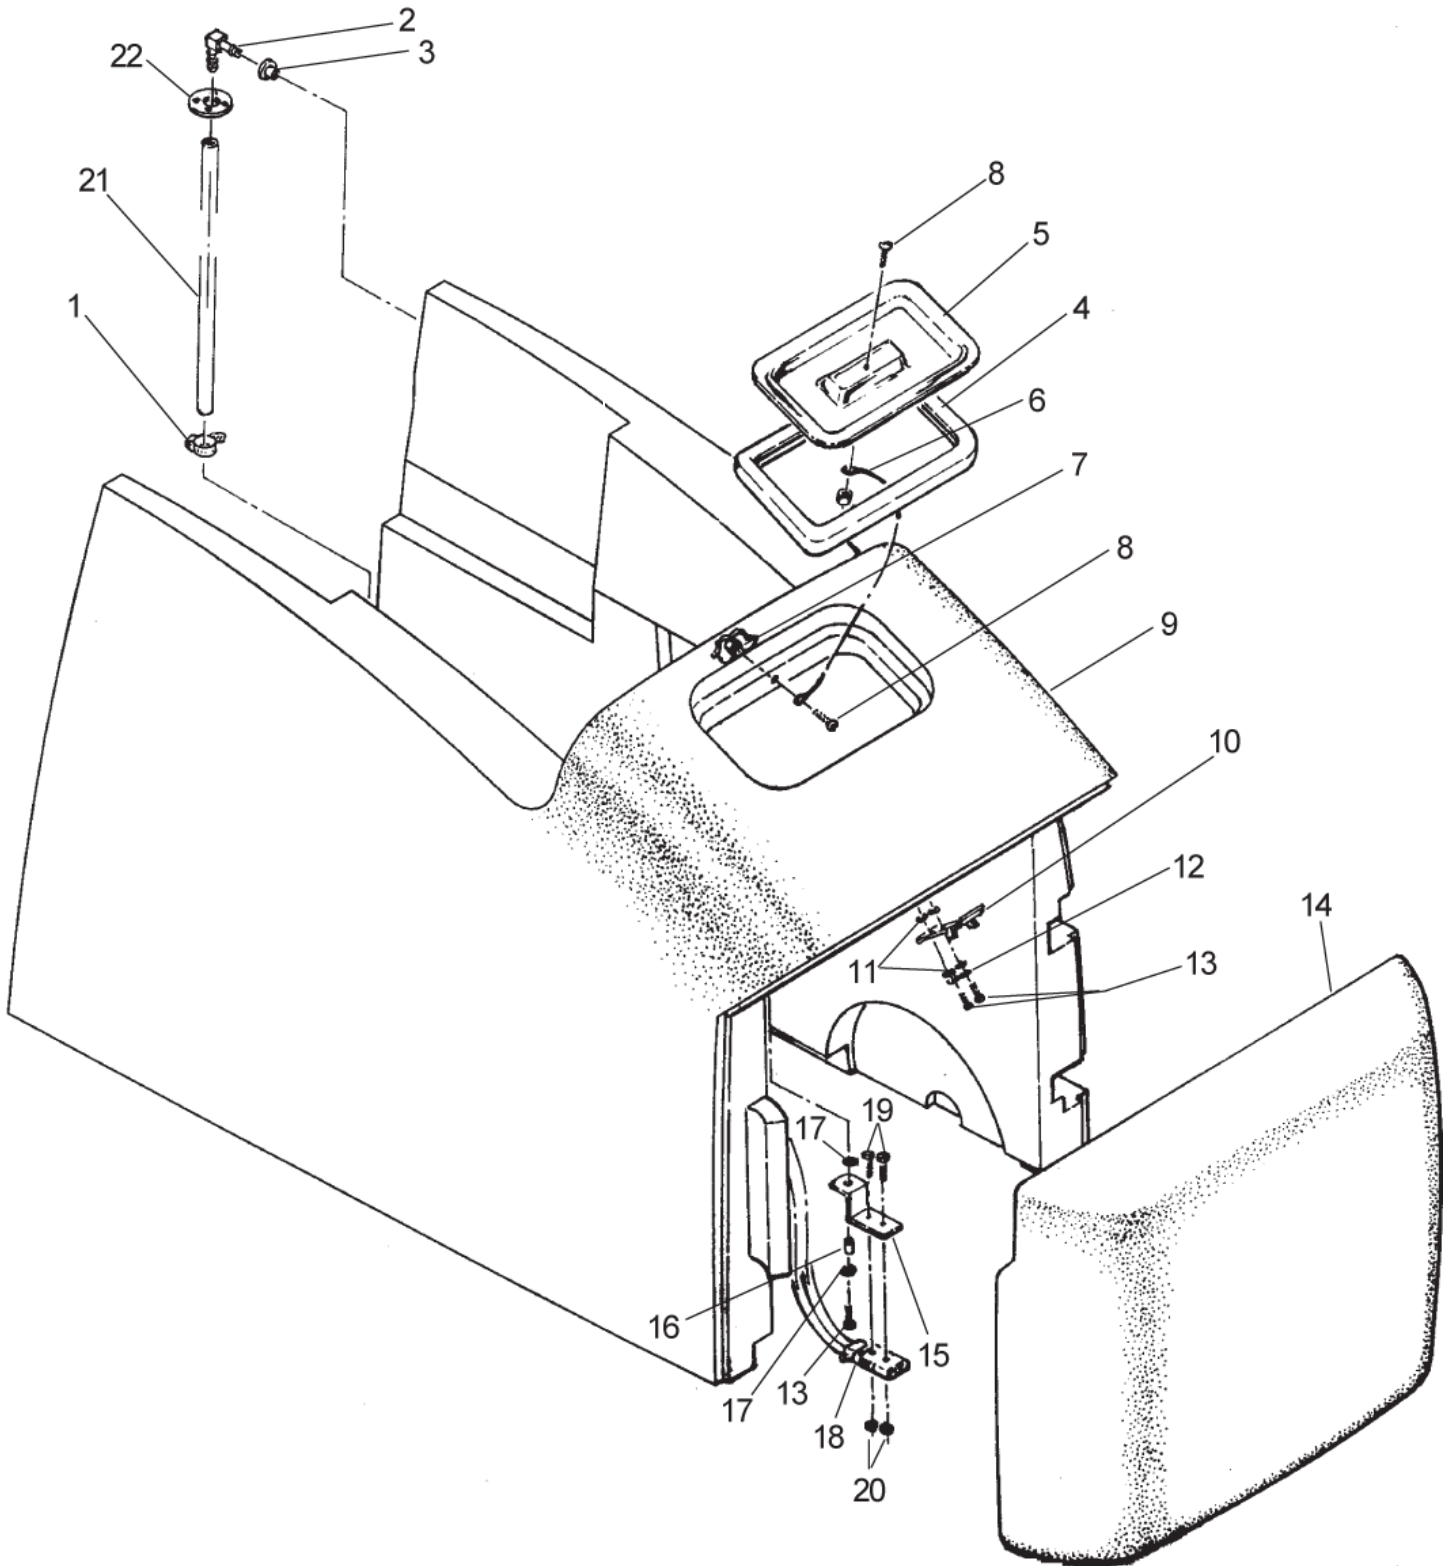

Solution Tank Assembly Drawing

IMAGE 26B AND 26E

24-01-2013

Part List ID
IMAGE26B03

12

Solution Tank Assembly Drawing

IMAGE 26B AND 26E

24-01-2013

Part List ID
IMAGE26BU3

13

Pos	Part no.	Qty	Description
1	722030	1	CLAMP HOSE 6
2	30883A	2	CONNECTOR ELBOW
3	31242A	2	BUSHING FOR .62 OD CONNECTOR
4	34256B	1	GASKET REC IMAGE EXT 441
5	832322	1	COVER SOL TANK
6	38020A	1	STRAP COVER ENCORE 28 38
7	81110A	2	NUT HEX ELASTIC LOCK 10 24 S.S
8	962666	2	SCR 10 24X 3/4 PAN HEAD PHILL
9	38820A	1	TANKSOLUTION IMAGE 26B
11	980646	4	WASHER 1/4 SAE FLAT PLTD
12	980657	2	WASHER LOCK 1/4 STD
13	85806A	3	SCREW 1/4 20 X 3/4 HX SZ CAP
14	32416A	1	COVERFRONT IMAGE 26B
15	61537A	1	BRACKETBAT.PLUG IMAGE 26B
16	608210	1	SPACER HANDLE BOLT
17	87618A	2	WASHER FLT .75X.39X.62 NYLON
18	41162A	1	CABLE ASMCONSOLE IMAGE 26B
19	962212	2	SCR 6 32X 7/8 PN ST
20	920056	2	NUT 6X32 ELASTIC STOP
21	30463A	1	HOSECLEAR VINYL IMAGE 26B
22	60218A	1	PLUG DRAIN