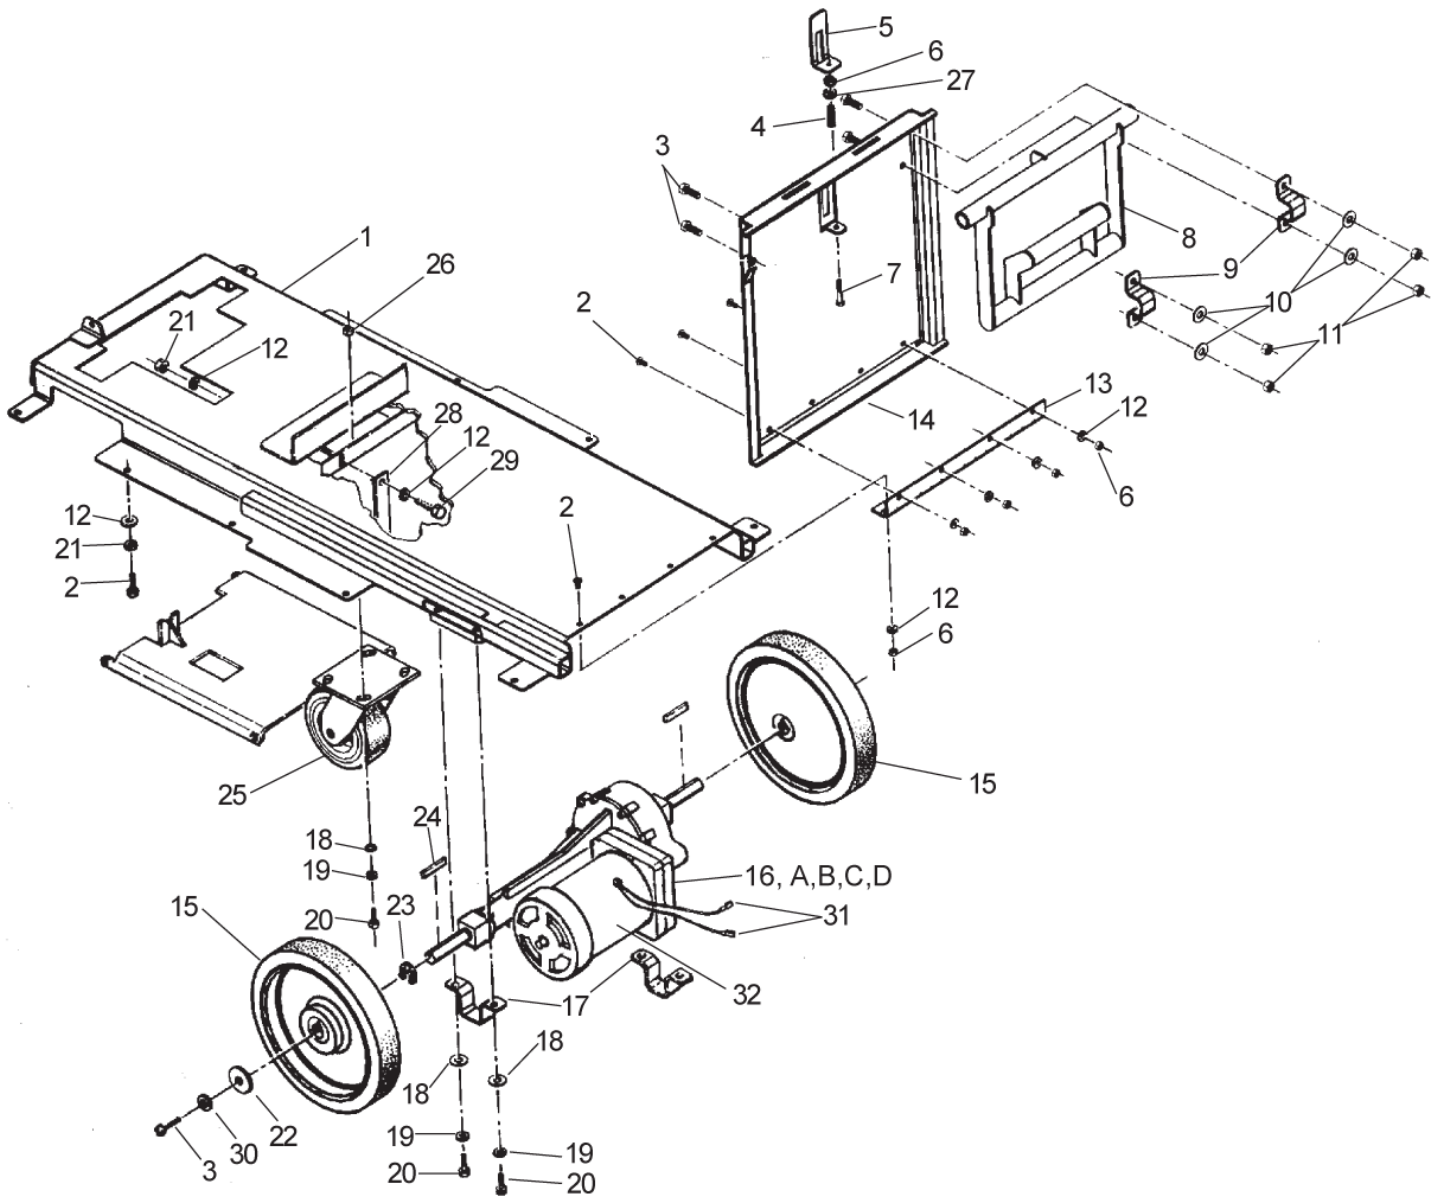

Frame Assembly Drawing

IMAGE 26B AND 26E

24-01-2013

Part List ID
IMAGE26E05

42

Frame Assembly Drawing

IMAGE 26B AND 26E

24-01-2013

Part List ID
IMAGE26E05

43

Pos	Part no.	Qty	Description
2	58708A	1	SPROCKETTRAVERSEDRIIVER 2100
3	915561	1	HP404 KEY HARDENED
4	44719A	1	MOTOR TRAVERSE EXT 2100
5	47905A	4	TERMINAL1/4 FIMQD 16 14 GA.
6	911933	2	TERMINALRING 10 16 14 GAUGE
8	59622A	1	VALVESOLENOID IMAGE 26E
9	980645	16	WASHER 3/8 FLAT SAE
10	170883	14	WASHER LK 3/8 REGPLTD
11	85822A	8	SCREW 3/8 16 X 7/8 HX CAP G5
12	51321A	2	CASTER SWIVEL W/R
13	962794	4	SCREW 10 24X1 PN ST PH
14	980982	8	WASHER 10 SAE FLAT PLTD
15	45949A	1	PUMP 150 PSI IMAGE 26E
16	85806A	5	SCREW 1/4 20 X 3/4 HX SZ CAP
17	980646	10	WASHER 1/4 SAE FLAT PLTD
18	50249A	5	SPACERLINKAGE IMAGE 26E
19	60460A	1	ARMBRUSH LIFT IMAGE 26E
20	60462A	1	ARMBRUSH LIFT IMAGE 26E
21	60461A	1	ARMLIFT IMAGE 26E
22	81102A	5	NUT STOP ELASTIC 1/4 20 HEX
23	962027	4	SCREW 8 32 X 1/2 PAN HD
24	98470A	1	PHILLIPS 10 32 x 1.0
25	980603	3	WASHER LK 10 EXT TOOTHPLTD
26	920224	1	NUT 10X32 HEX
27	84237A	4	SCREW 10 32 X 1/2 PAN HD SS