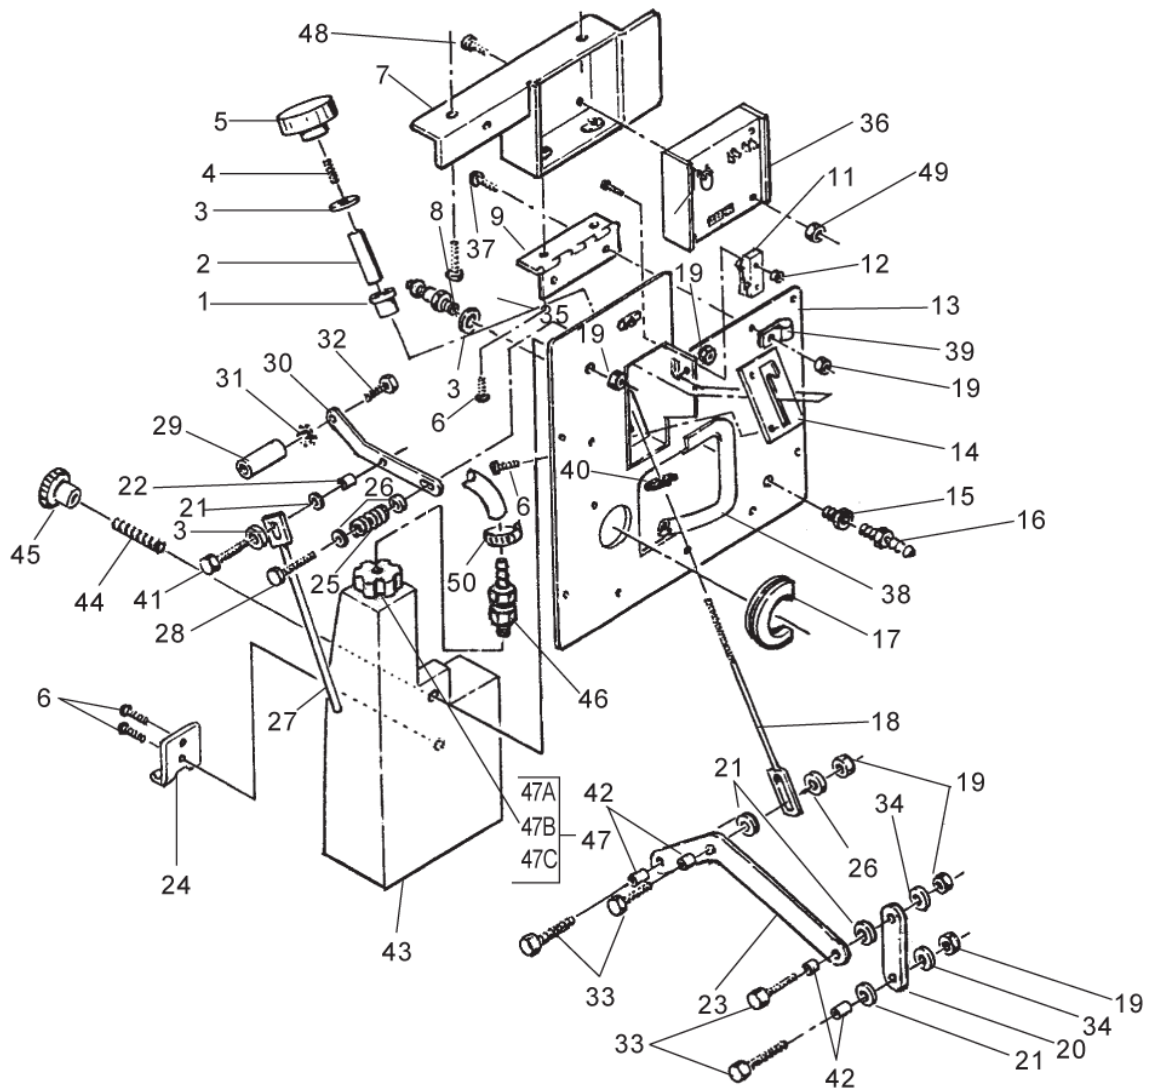

Part List ID
IMAGE26B01

8

Pos	Part no.	Qty	Description
2	980645	2	WASHER 3/8 FLAT SAE
3	962522	2	SCR 3/8 16X2 HX ST CAP
4	962968	4	SCREW 10 24 X 1/2 PAN
5	85313C	4	SCREW 6 32 X 3/8 PAN HD
6	55502A	2	KNOB SPEED CONTROL+TEMP CONTRL
7	77368A	1	LABELCONTROL PANEL IMAGE 26B
8	66257A	1	PANELCONTROL IMAGE 26B
9	44309A	1	MODULECONTROL PANEL IMAGE 26B
10	53077B	2	SWITCH PUSH BUTTON SPST NO
11	40158A	1	SWITCH PUSH BUTTON SPDT
12	47380A	1	SWITCH KEY 32DLX/STD
14	41438B	2	BREAKERCIRCUIT7AQD.25 STR
15	41422B	3	BREAKER CIRCUIT 25A SCR.90 DEG
16	41161A	1	CONTRLMOTOR QUAD IMAGE 26B
17	40190B	1	HARNESS WIRE MAIN IMAGE 26B
18	962430	3	SCR 1/4 20X 1/2 HX ST MACH
19	980657	4	WASHER LOCK 1/4 STD
20	980646	5	WASHER 1/4 SAE FLAT PLTD
22	40006A	1	HARNESSWIRINGQUAD MOD 26B
23	962350	5	SCR 10 32X 1/2 PN ST
25	854849	1	INSULATOR RO 42/32IX/26IX
26	83302A	1	STUD 1/4 20
27	41801A	1	CONTACTOR 36V
28	920208	1	NUT HEX 1/4 20PLTD
29	47905A	6	TERMINAL1/4 FIMQD 16 14 GA.
30	40005B	1	HARNESS WIRE TRAVERSE CONTROL
31	912287	1	RECTIFIER
32	81102A	2	NUT STOP ELASTIC 1/4 20 HEX
33	30033A	1	GASKETHANDLE
34	30032A	1	GASKETCONTROL PANEL

Rear Panel Assembly

IMAGE 26B AND 26E

24-01-2013

Part List ID
IMAGE26B02

9

Rear Panel Assembly

IMAGE 26B AND 26E

24-01-2013