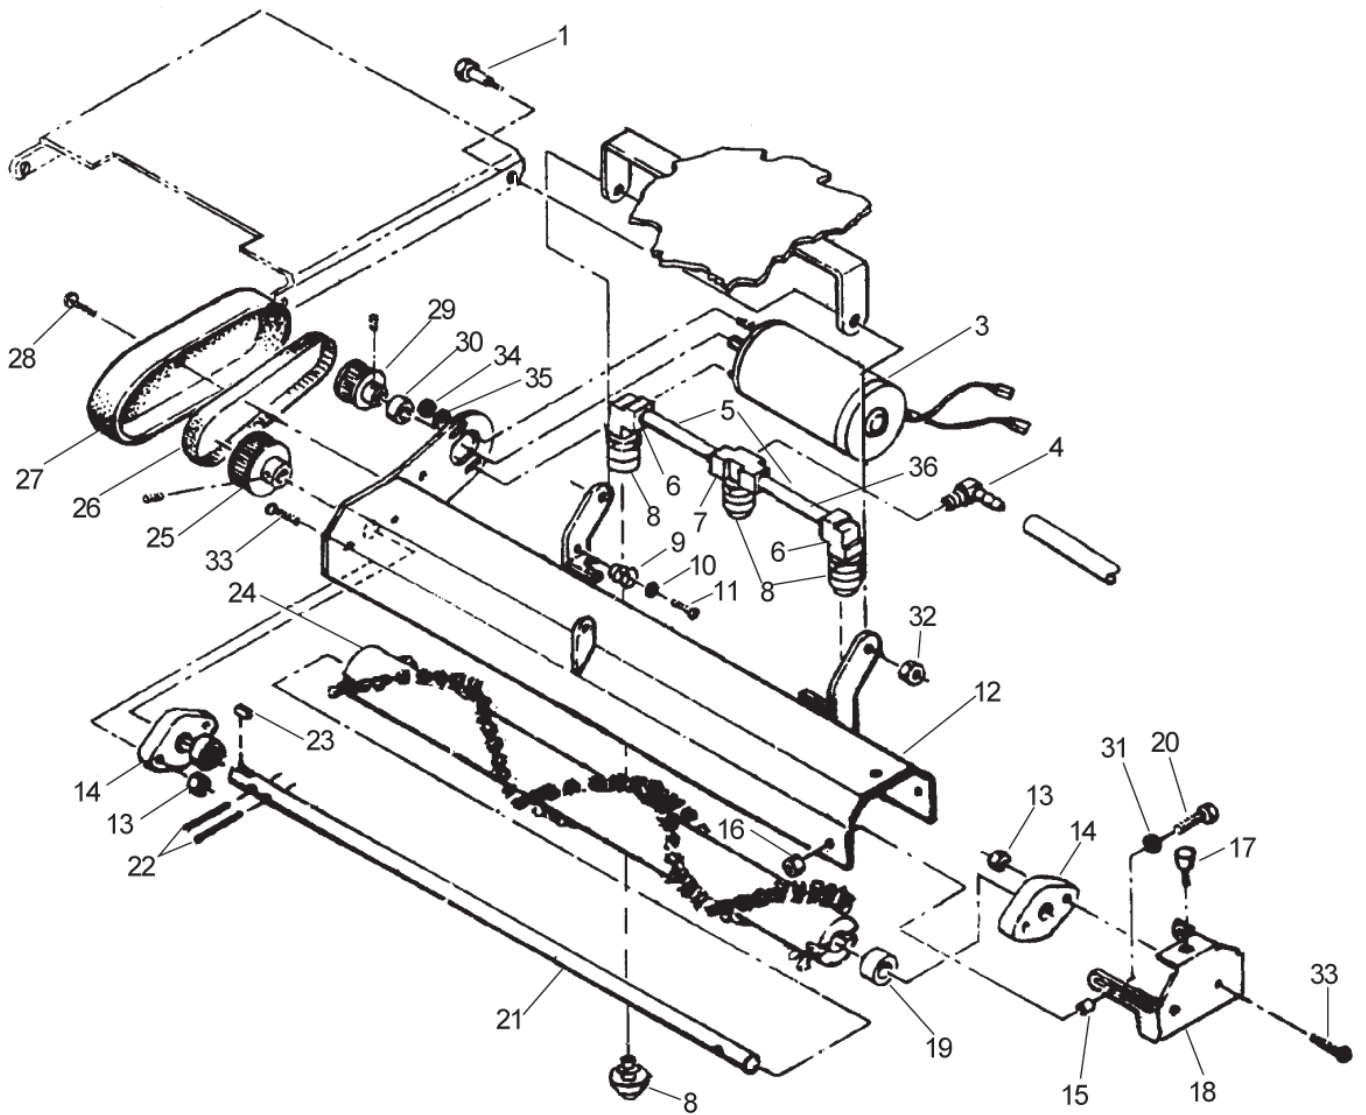

Brush Assembly Drawing

IMAGE 26B AND 26E

24-01-2013

Part List ID
IMAGE26B08

22

Brush Assembly Drawing

IMAGE 26B AND 26E

24-01-2013

Part List ID
IMAGE26B08

23

Pos	Part no.	Qty	Description
1	80041A	2	BOLT SHOULDER 3/8 X 3/8 PLTD.
3	44310A	1	MOTORBRUSH 36V. IMAGE 26B
4	732870	1	ELBOW 3/8 BARB TO 1/4 MPT
5	56365A	2	NIPPLE 1/4 NPT 4.00 IMAGE 26E
6	53639A	2	ELBOW PIPE 1/4 NPT X 90 DEG
7	51369A	1	TEE PIPE 1/4
8	51370A	3	NOZZLE PRE SPRAY
9	53426A	1	SPRINGNOZZLE ASM IMAGE 26
10	980982	1	WASHER 10 SAE FLAT PLTD
12	61542B	1	HOUSING WLDMNT BRUSH
13	81102A	4	NUT STOP ELASTIC 1/4 20 HEX
14	53399A	2	BEARING 5/8 FLANGE ZINC
15	58548A	2	SPACERBRUSH DOOR IMAGE 26E
16	81109A	2	NUT HEX ELASTIC LOCK SS 8 32
17	55518A	1	KNOB CLAMPING 1/4 20X1/2 STUD
18	60089A	1	DOORBRUSH END IMAGE 26E B
19	38708A	1	SPACER 1.12ODX63IDX30THK
20	962027	2	SCREW 8 32 X 1/2 PAN HD
21	67481A	1	SHAFTBRUSH PIVOT IMAGE 26E
22	50436A	2	PIN BRUSH DRIVE EXT 2100
23	915082	1	KEY 3/16 X 3/16 X 3/4 LG
24	30167A	1	BRUSH W/R MAINT
25	57247A	1	PULLEYBRUSH DRIVENEXT 2100
26	50928A	1	BELTBRUSH DRIVE IMAGE 26E
27	30029A	1	COVERBELT IMAGE 26B E
28	85395A	2	SCREW 1/4 20 X 1/2 PAN HD SS
29	57268A	1	PULLEY TIMING 1/5 PITCH 16T
30	58517A	1	SPACERMOTOREXT 441/771 PB II
31	980646	2	WASHER 1/4 SAE FLAT PLTD
32	920110	2	NUT LK 5/16 18 REGPLTD
33	85390A	4	SCR 1/4 20X1 1/4 PN SS
34	920208	2	NUT HEX 1/4 20PLTD
35	980614	2	WASHER LK 1/4 EXT TOOTHPLTD
36	10220A	1	BAR ASM PRE SPRAY
3A	40832A	2	BRUSHCARBON 2PER
8A	52550A	3	NOZZLE PLASTIC PRE SPRAY
24A	30166A	1	BRUSH W/R REST