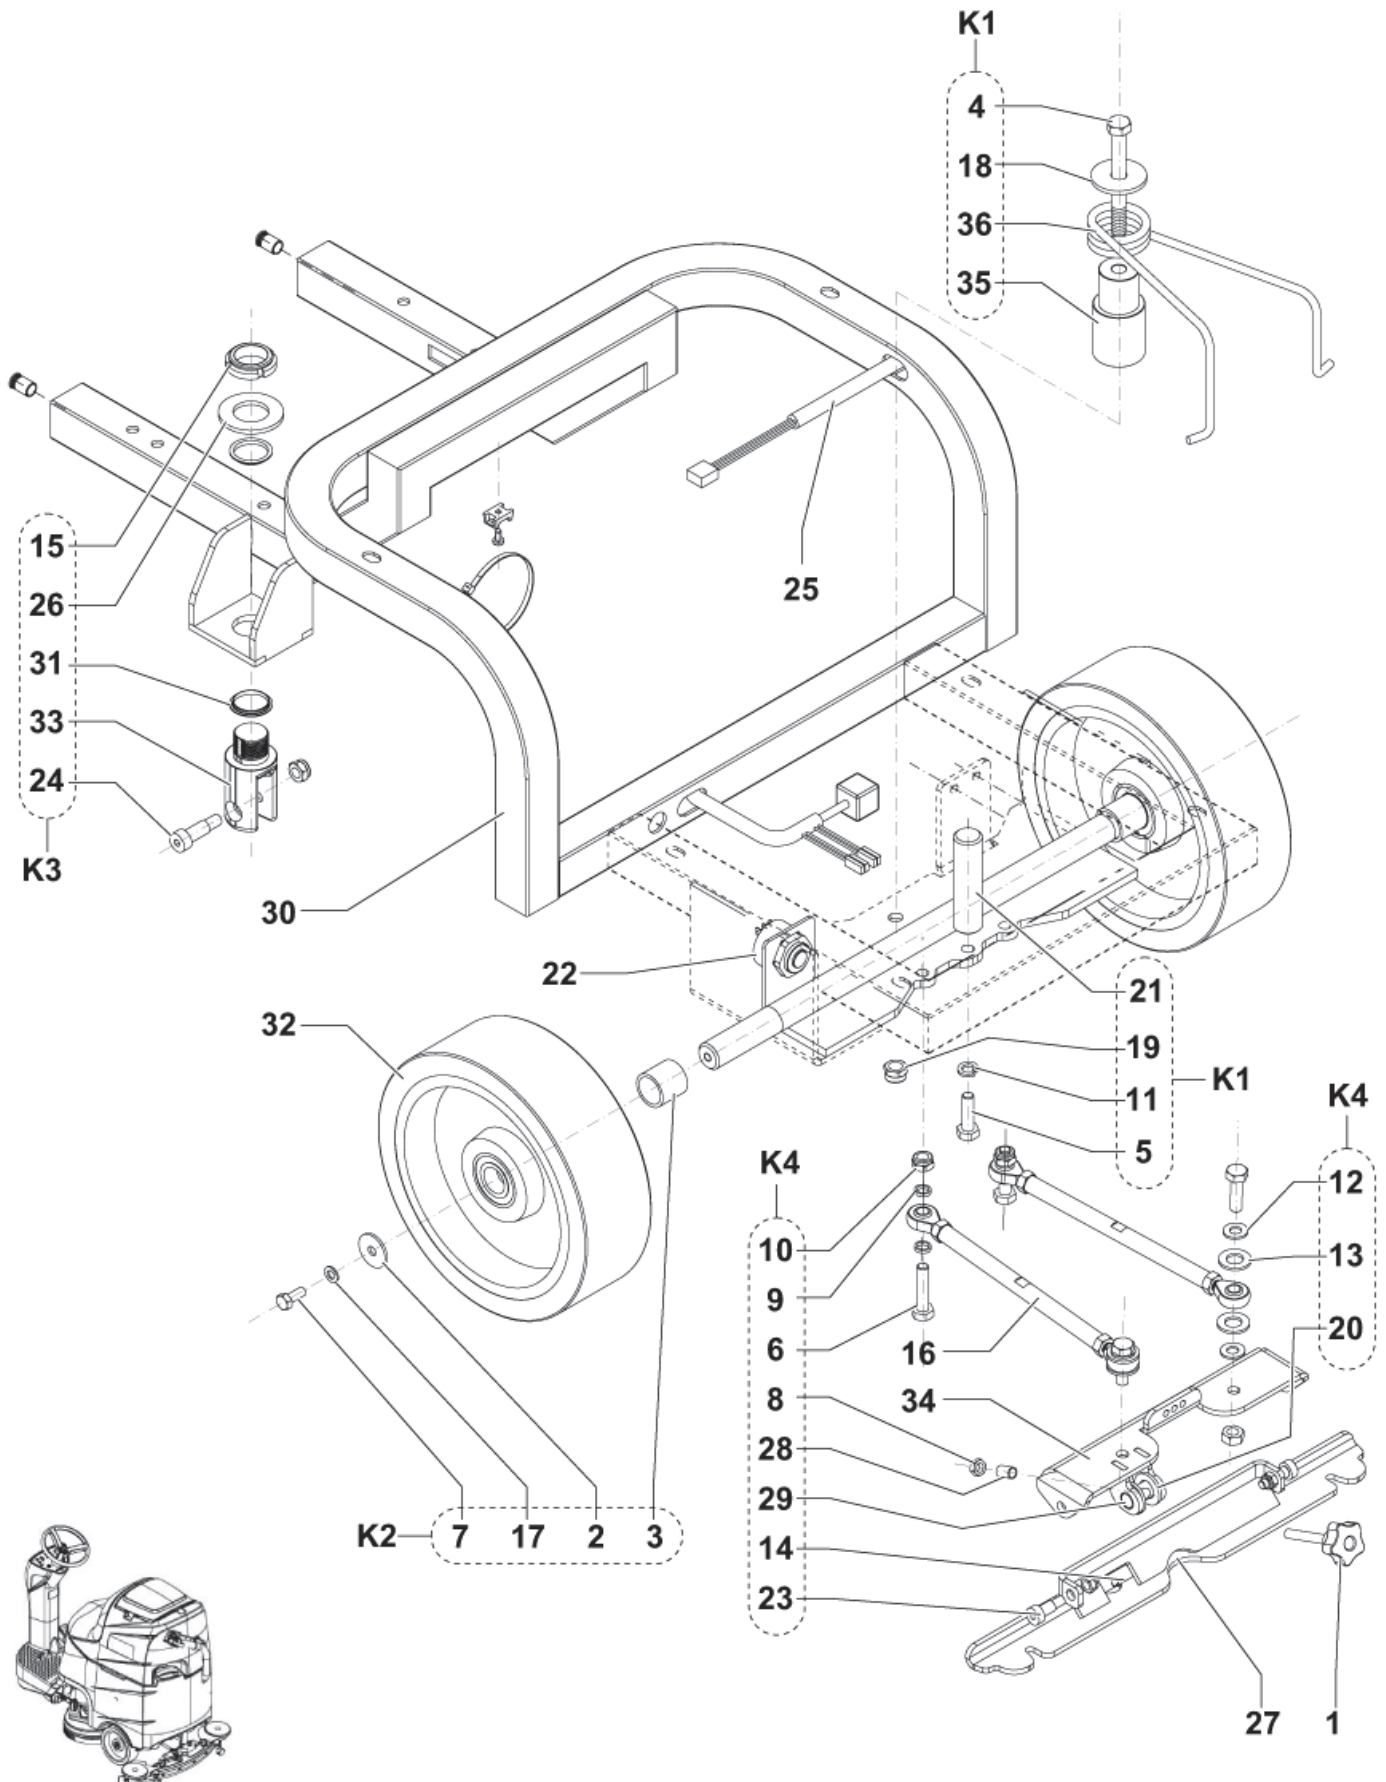

Chassis-System

SCRUBTEC R 466 / R 471 / R 417C / BOOST R4

04-10-2012

ET-Liste-Nr. R466150

17

Ersatzteile auf www.gluesing.net

Chassis-System

SCRUBTEC R 466 / R 471 / R 417C / BOOST R4

04-10-2012

ET-Liste-Nr. R466150

18

Pos	Artikelnr.	Me	Beschreibung	
1	L08601574	1	STERNGRIFFSCHRAUBE, M8X55	
16	9097931000	2	Führungsstange	
22	909 6126 000	1	Warnton	
25	9098236000	1	HARNESS REAR MACHINE	
27	9098390000	1	Saugleiste Halterung	
30	9097798000	1	CHASSIS	
32	9097816000	2	Rad Hinten D.254 80SH Grau	
34	9097827000	1	Saugleiste Halterung oben	
K1	9098722000	1	Zentrierregelung Saugleiste	Item 4-5-11-19-18-21-35-36
K2	9098723000	1	RadbefestigungsKit	Item 2-3-7-17
K3	9098724000	1	BRACKET TURNING KIT	Item 15-24-26-31-33 - Only for Scrubtec R466 - R47
K4	9098725000	1	BefestigungsKit	Item 6-8-9-10-12-13-14-20-23-28-29