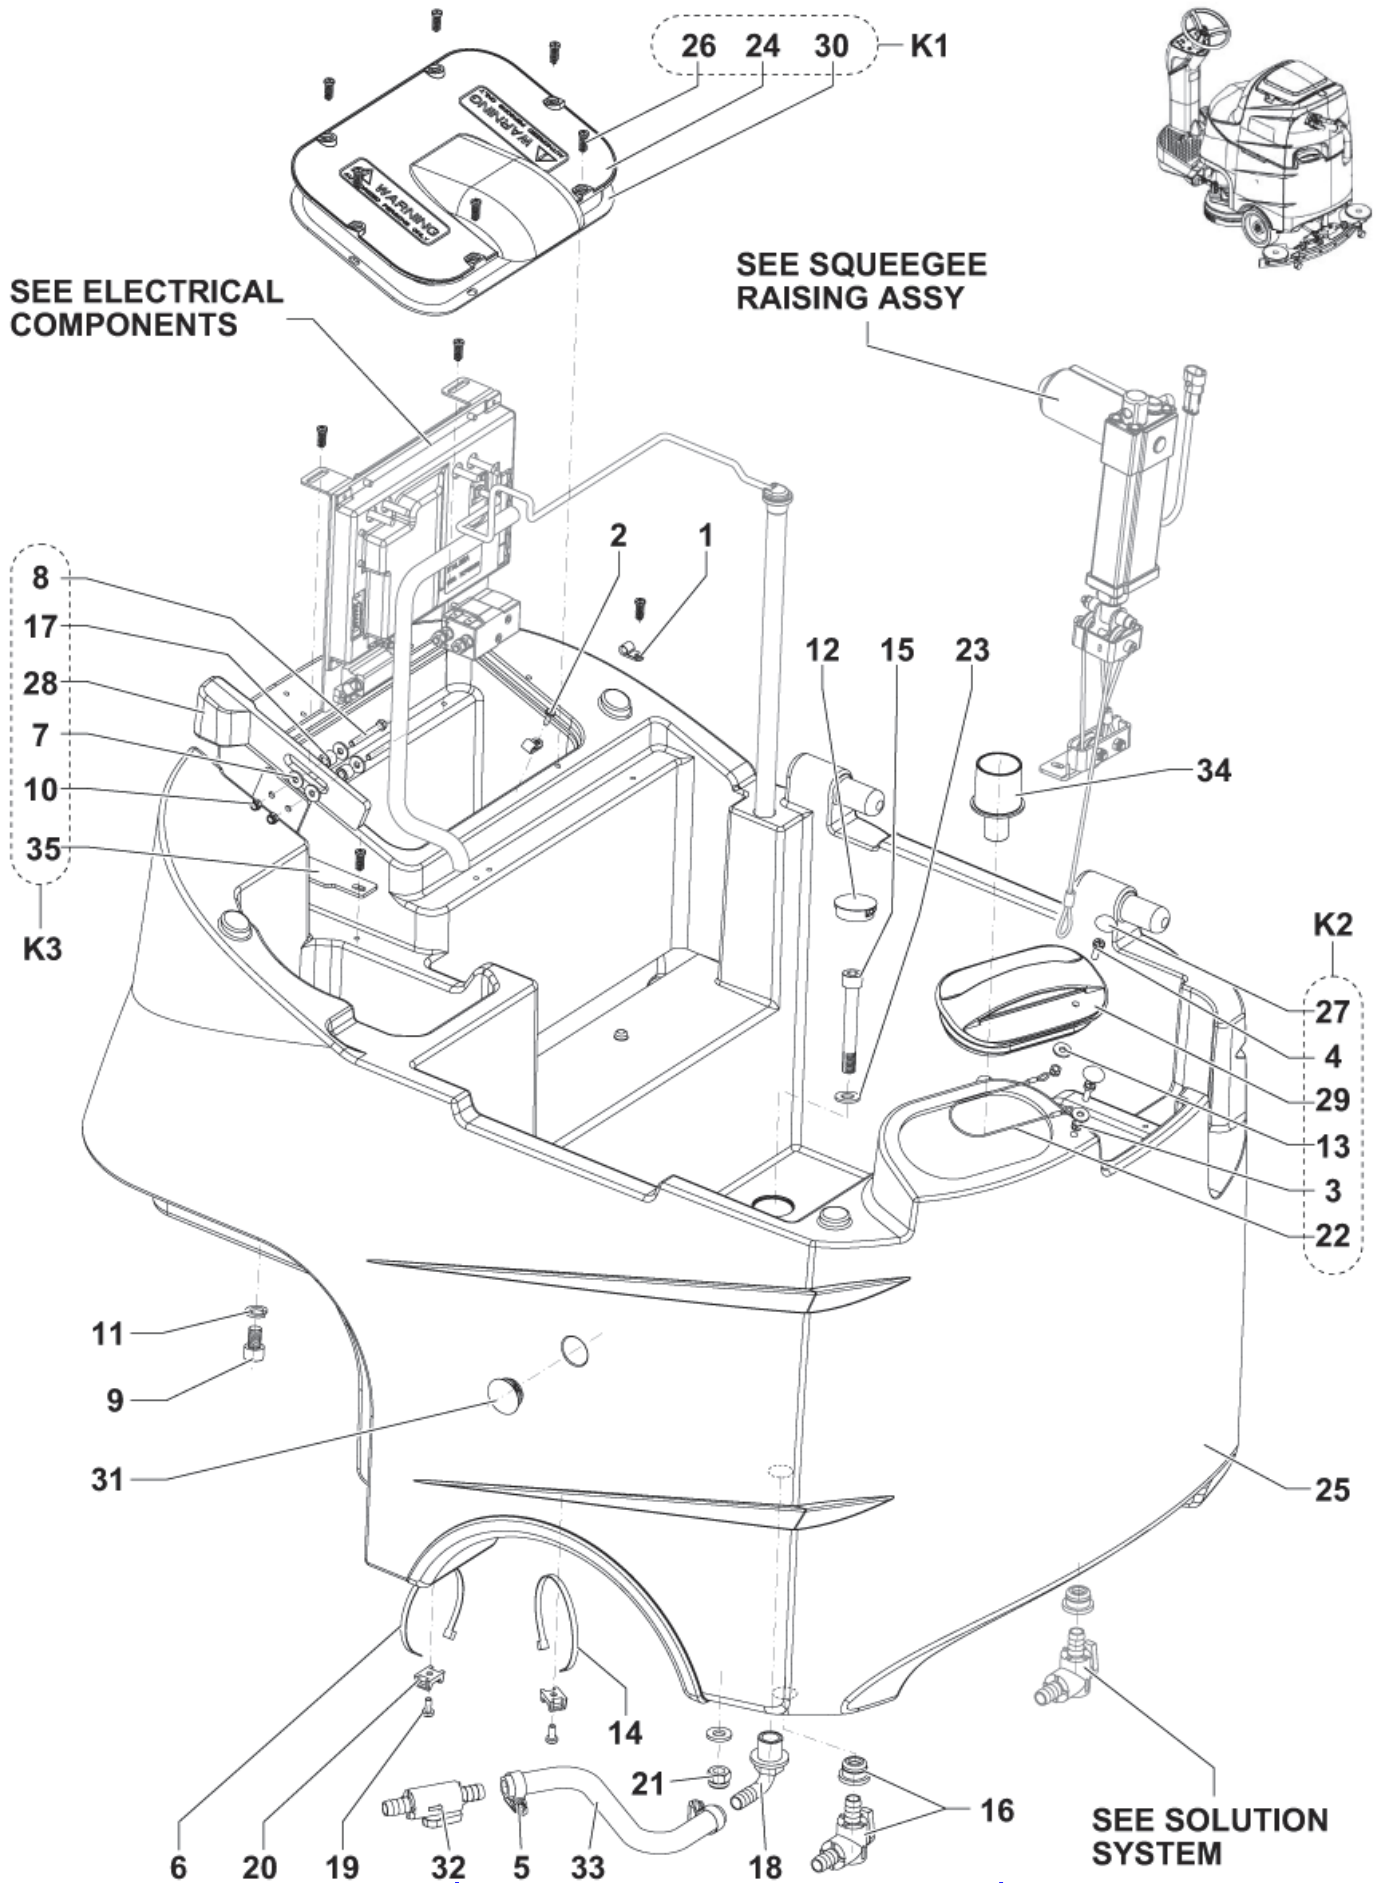

Frischwassertank

SCRUBTEC R 466 / R 471 / R 417C / BOOST R4

04-10-2012

ET-Liste-Nr. R466030

5

Frischwassertank

SCRUBTEC R 466 / R 471 / R 417C / BOOST R4

04-10-2012

ET-Liste-Nr. R466U3U

6

Pos	Artikelnr.	Me	Beschreibung	
16	9097626000	1	Winkelventilkit	
18	909 6087 000	1	Winkel 90	
21	9097028000	2	Ventilbogen	
25	9098347000	1	TANK SOLUTION BLUE	
31	L08812365	2	Stopfen SFL 32x2,5-3	
32	9098173000	1	VALVE 1/2-1/2	
33	9098175000	1	HOSE D.12 L.270MM	
34	9098224000	1	Adapter Frischwassertank Entleerung	
K1	9098707000	1	COVER ELECTRONIC CARD KIT	Item 24-26-30
K2	9099167000	1	CAP SOLUTION TANK KIT	Item 3-4-13-22-27-29
K3	9098710000	1	LEVER BATTERY DEACTIVATION KIT	Item 7-8-10-17-28-35
K4	9098711000	1	HARDWARE SOLUTION TANK KIT	Item 1-2-5-6-9-11-12-14-15-19-20-21-23-26

K4 - NOT SHOWN

Ersatzteile auf www.gluesing.net