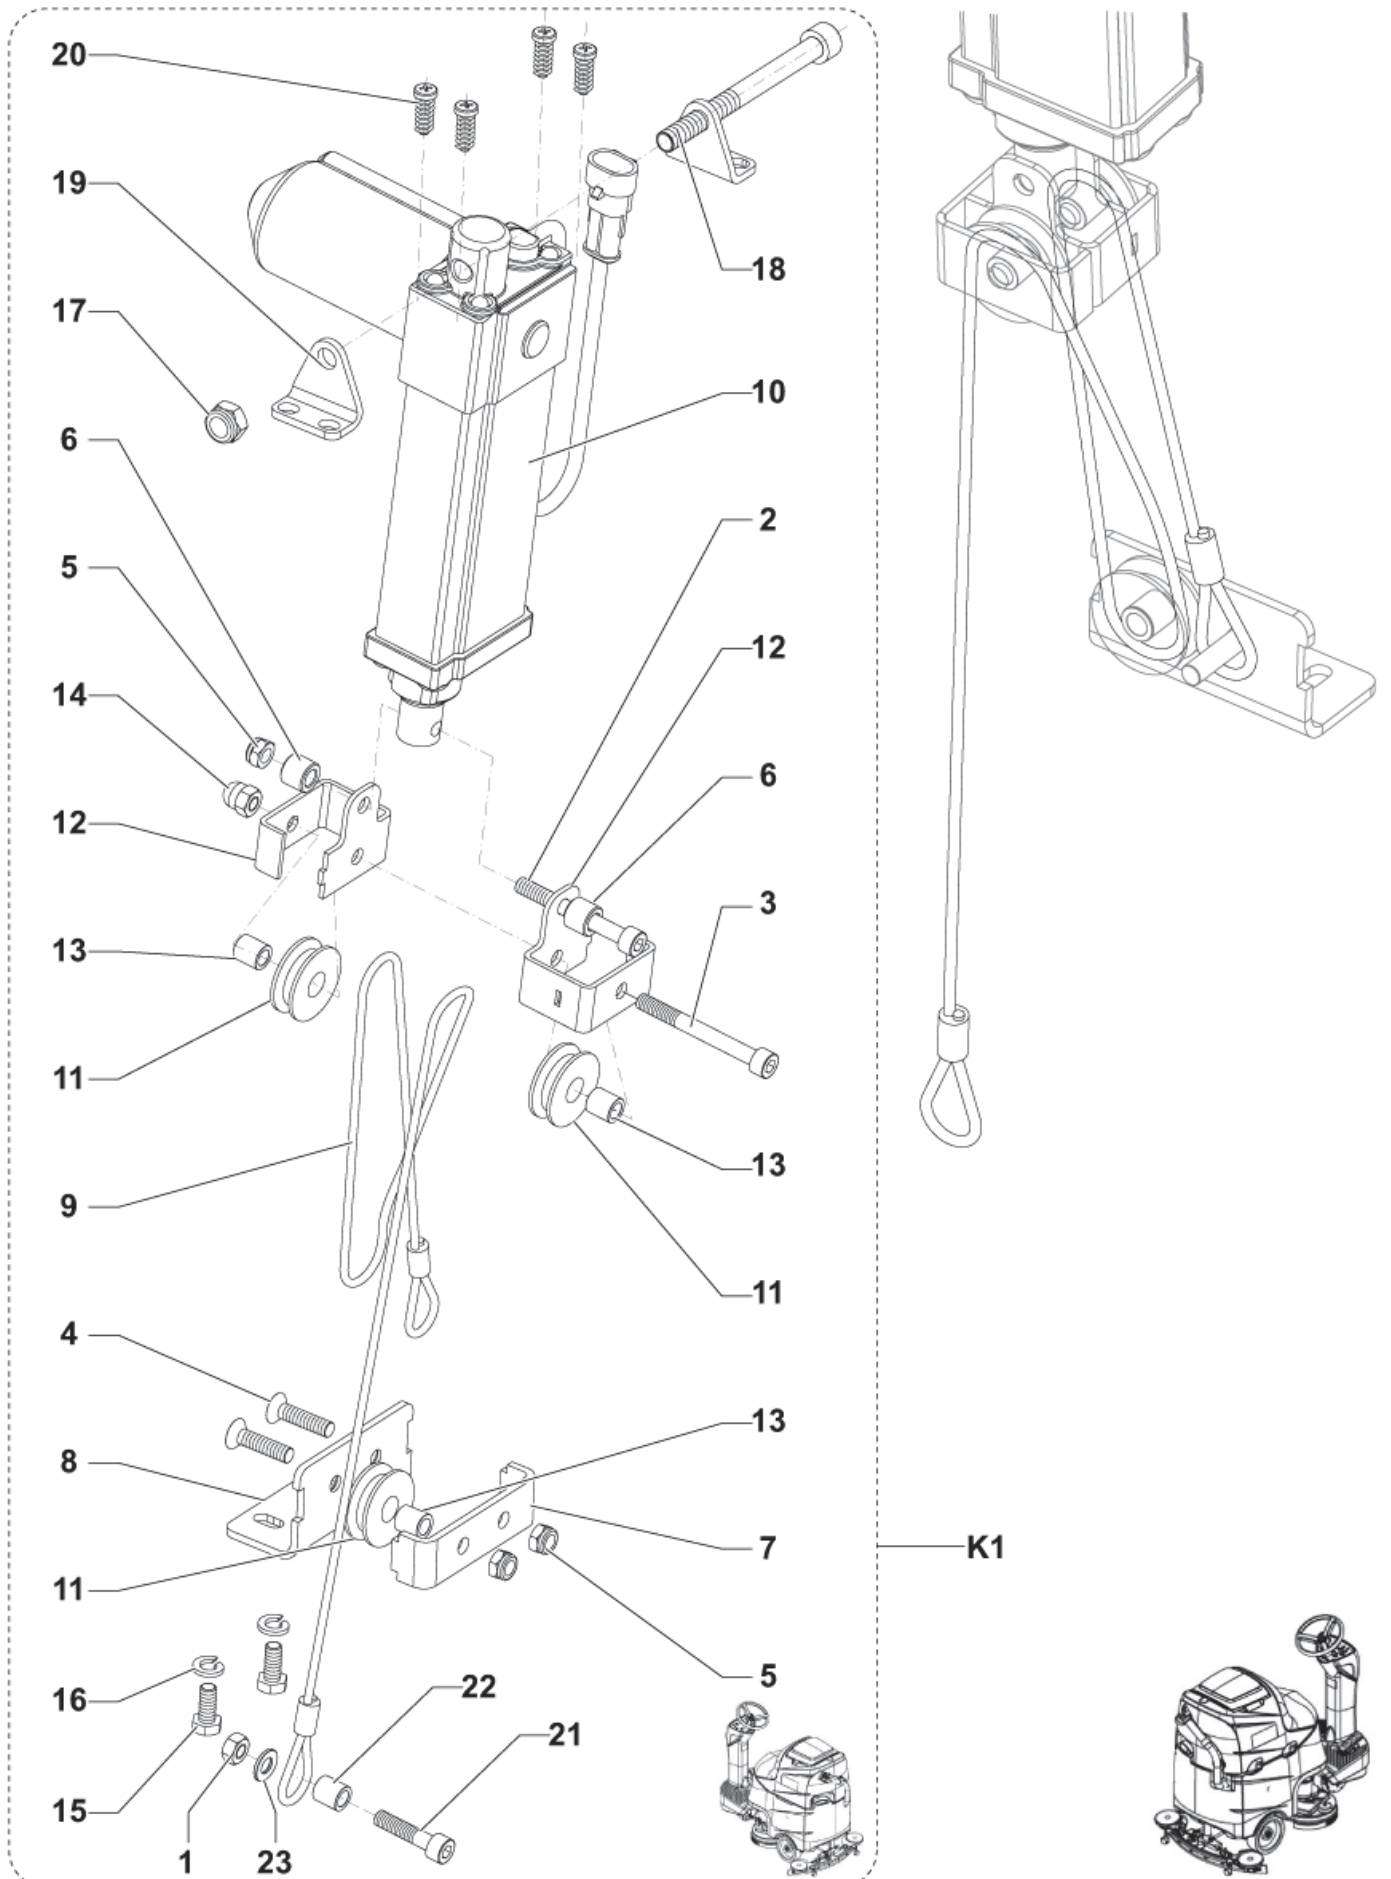

SQUEEGEE RAISING ASSY

SCRUBTEC R 466 / R 471 / R 417C / BOOST R4

04-10-2012

ET-Liste-Nr. R466190

21

Ersatzteile auf www.gluesing.net

SQUEEGEE RAISING ASSY

SCRUBTEC R 466 / R 471 / R 417C / BOOST R4

04-10-2012

ET-Liste-Nr. R466190

22

Pos	Artikelnr.	Me	Beschreibung
9	9097933000	1	Seilzug f. Absaugleiste
10	9097985000	1	Saugleiste Stellantrieb 2
11	9098248000	3	Umlenkrolle
K1	9098708000	1	Hebevorrichtung Kompl. für Saugleiste