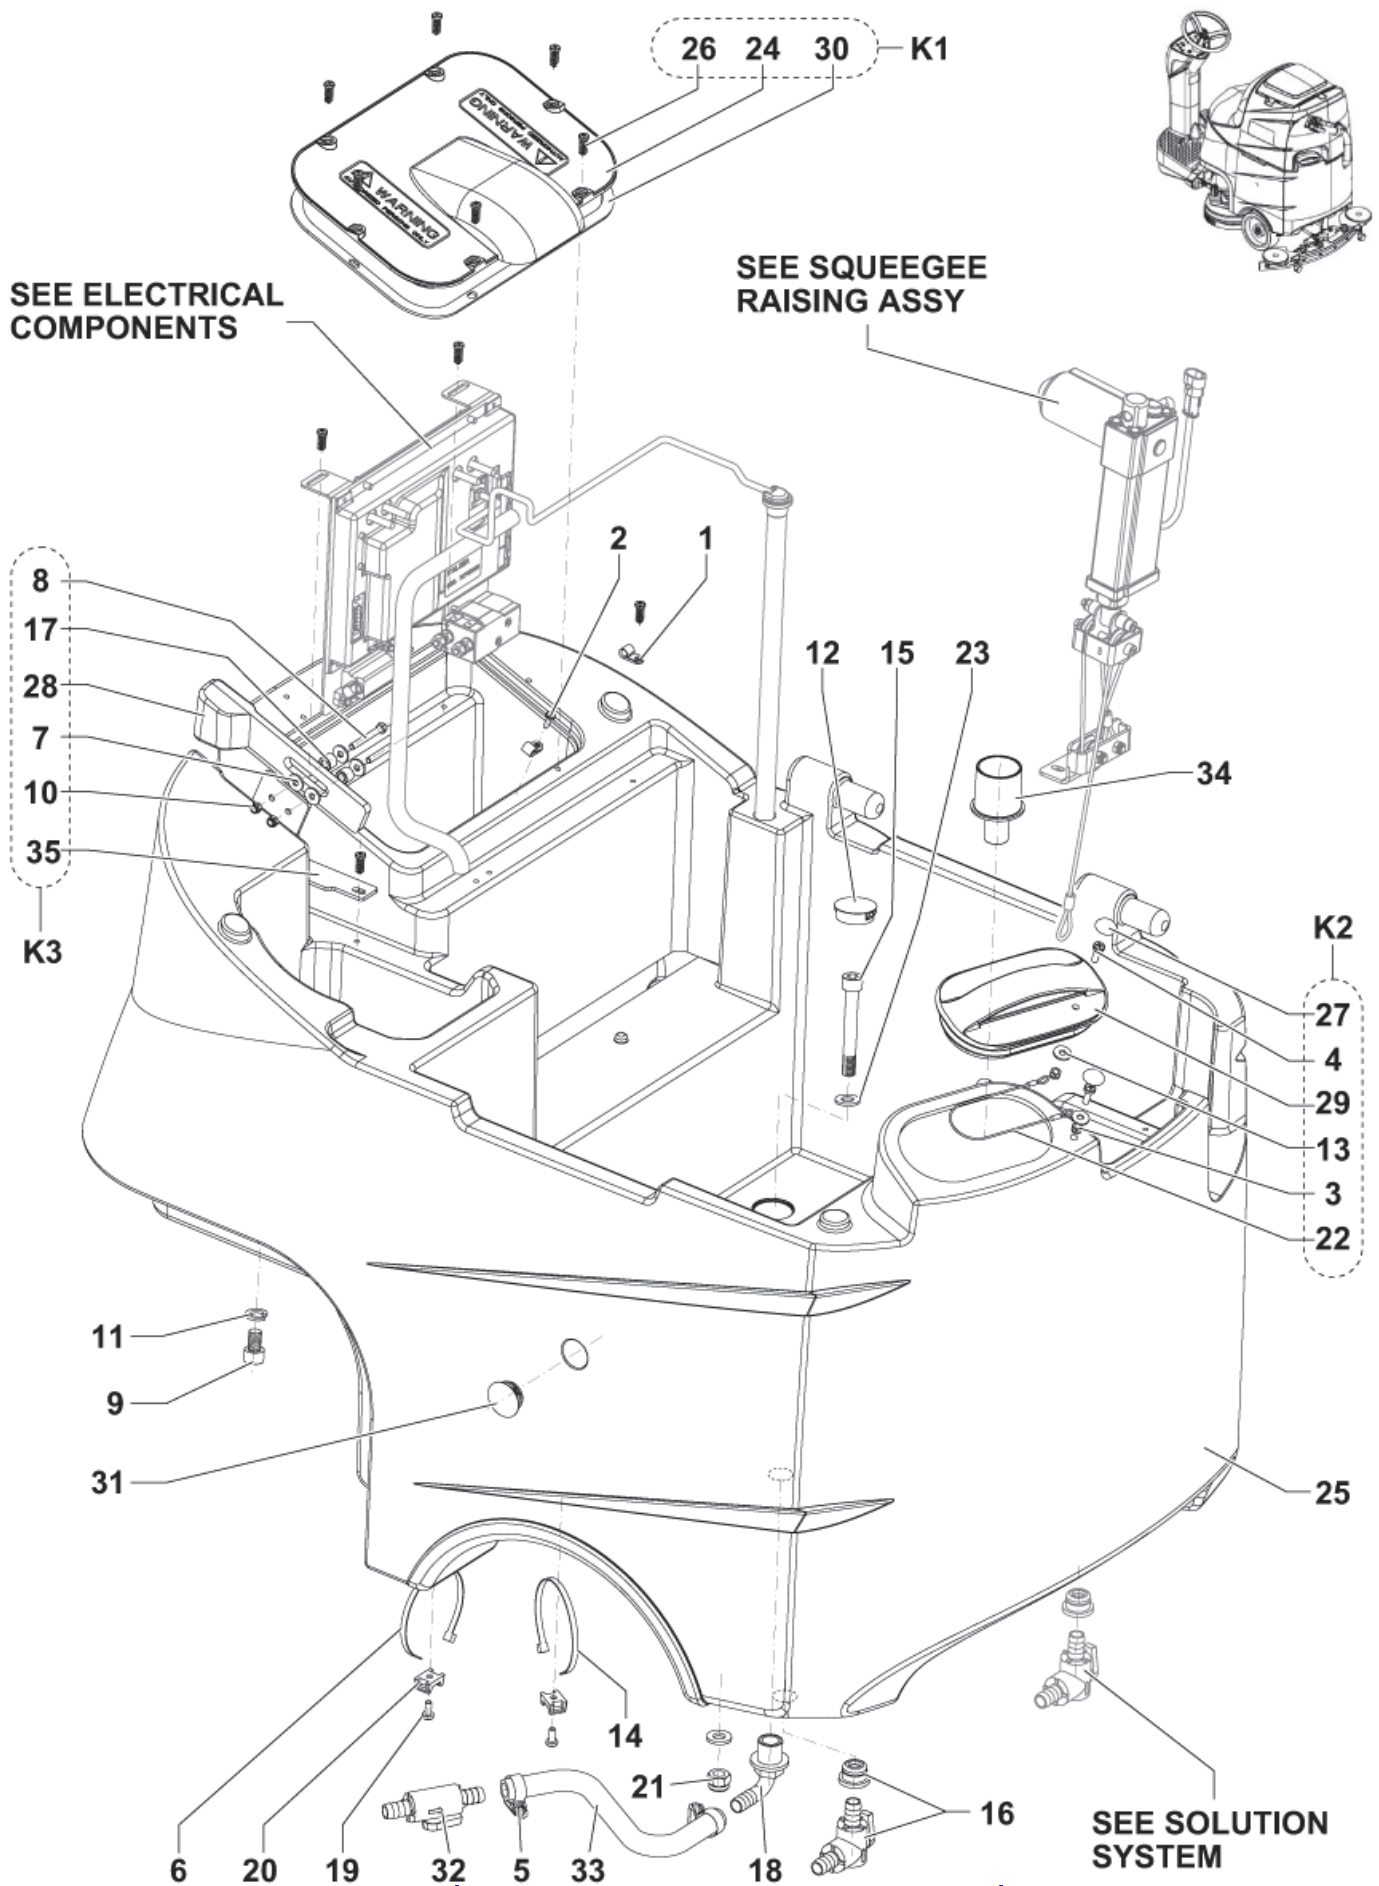

Frischwassertank

SCRUBTEC R 466 / R 471 / R 417C / BOOST R4

04-10-2012

ET-Liste-Nr. R466030

5

Frischwassertank

SCRUBTEC R 466 / R 471 / R 417C / BOOST R4

04-10-2012

ET-Liste-Nr. R466U3U

6

Pos	Artikelnr.	Me	Beschreibung	
16	9097626000	1	Winkelventilkit	
18	909 6087 000	1	Winkel 90	
21	9097028000	2	Ventilbogen	
25	9098347000	1	TANK SOLUTION BLUE	
31	L08812365	2	Stopfen SFL 32x2,5-3	
32	9098173000	1	VALVE 1/2-1/2	
33	9098175000	1	HOSE D.12 L.270MM	
34	9098224000	1	Adapter Frischwassertank Entleerung	
K1	9098707000	1	COVER ELECTRONIC CARD KIT	Item 24-26-30
K2	9099167000	1	CAP SOLUTION TANK KIT	Item 3-4-13-22-27-29
K3	9098710000	1	LEVER BATTERY DEACTIVATION KIT	Item 7-8-10-17-28-35
K4	9098711000	1	HARDWARE SOLUTION TANK KIT	Item 1-2-5-6-9-11-12-14-15-19-20-21-23-26

K4 - NOT SHOWN

Ersatzteile auf www.gluesing.net