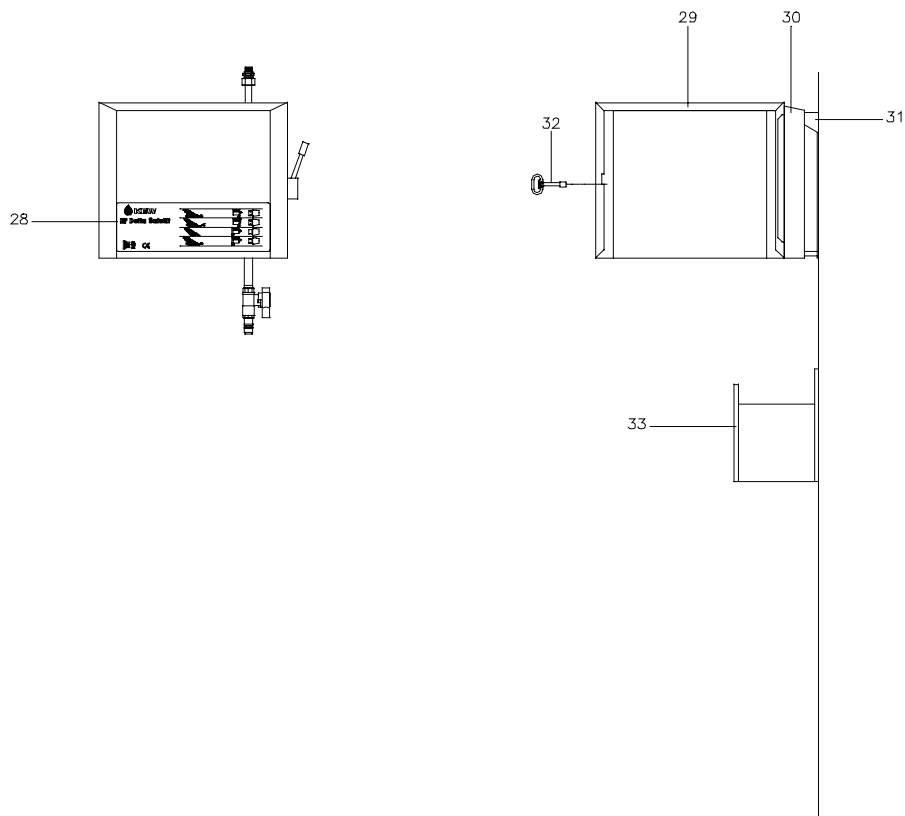

8. Components

8.0 Exploded Drawings of Delta satellite with Parts List

Delta Satellite (internal parts)

Refer to **Fig. 8.1**

Delta Satellite with
separate disinfection injector

Refer to **Fig. 8.2**

Pos. No.	Article No.	Description	Number
1	336000	Union 15 mm x 3/8"	1
2	0605232	Inlet pipe	1
3	356900	O-ring for union	2(4)
4	359992	Injector block for detergent	1
5	352800	O-ring for Plug	4(6)
6	350002	¼" Plug	4(6)
7	0605297	Outlet pipe	1(2)
8	352800	O-ring for valve spindle	2
9	359994	Valve spindle for detergent injector block	1
10	321500	Cotter pin	1
11	658200	Bush	1
12	0606328	Handle	1
13	658600	Plastic cap for handle	1
14	0605227	Injector nozzle 1.8 mm detergent	1
15	640500	O-ring for nozzle	1(2)
16	0605257	Washer	1
17	156304	Screw	1
18	647804	Dosing valve for detergent/disinfection	1(2)
19	648000	Check valve for detergent/disinfection	1(2)
20	647700	Angle 1/4" x 12.5 mm SS for detergent/disinfection	1(2)
21	359997	Injector block for disinfection	(1)
22	1807908	Washer	2(4)
23	3403264	Closing valve	1(2)
24	605000	Threaded nipple	1(2)
25	1603101	Coupling, Male part	1(2)
26	0605231	Pipe manifold	(1)
27	357901	Injector nozzle 1.4 mm disinfection	(1)
28	0626046	O-ring EPDM	1(2)

NOTE! The bracketed figures state the number of parts fitted in the Delta Satellite with separate sanitising.

Delta Satellite (external parts)

Refer to **Fig. 9**

Fig. 9

Pos. No.	Article No.	Description	Number
28	416600	Label for Delta satellite	1
29	364800	Cabinet door for Delta satellite	1
30	364900	Back frame for Delta satellite	1
31	360300	Wall bracket for Delta satellite cabinet	1
32	652000	Key for lock	1
33	652400	Hose holder (option)	1