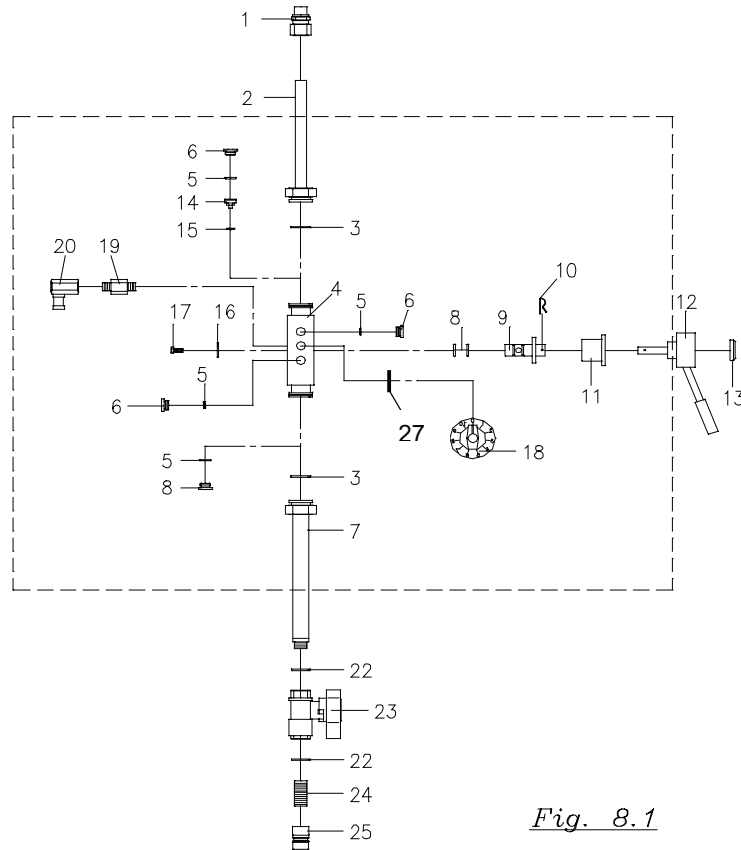

8. Components

8.0 Exploded Drawings of Delta satellite with Parts List

Delta Satellite (internal parts)

Refer to **Fig. 8.1**

Delta Satellite with
separate disinfection injector

Refer to **Fig. 8.2**

Pos. No.	Article No.	Description	Number
1	336000	Union 15 mm x 3/8"	1
2	0605232	Inlet pipe	1
3	356900	O-ring for union	2(4)
4	359992	Injector block for detergent	1
5	352800	O-ring for Plug	4(6)
6	350002	¼" Plug	4(6)
7	0605297	Outlet pipe	1(2)
8	352800	O-ring for valve spindle	2
9	359994	Valve spindle for detergent injector block	1
10	321500	Cotter pin	1
11	658200	Bush	1
12	0606328	Handle	1
13	658600	Plastic cap for handle	1
14	0605227	Injector nozzle 1.8 mm detergent	1
15	640500	O-ring for nozzle	1(2)
16	0605257	Washer	1
17	156304	Screw	1
18	647804	Dosing valve for detergent/disinfection	1(2)
19	648000	Check valve for detergent/disinfection	1(2)
20	647700	Angle 1/4" x 12.5 mm SS for detergent/disinfection	1(2)
21	359997	Injector block for disinfection	(1)
22	1807908	Washer	2(4)
23	3403264	Closing valve	1(2)
24	605000	Threaded nipple	1(2)
25	1603101	Coupling, Male part	1(2)
26	0605231	Pipe manifold	(1)
27	357901	Injector nozzle 1.4 mm disinfection	(1)
28	0626046	O-ring EPDM	1(2)

NOTE! The bracketed figures state the number of parts fitted in the Delta Satellite with separate sanitising.

Delta Satellite (external parts)

Refer to **Fig. 9**

Fig. 9

Pos. No.	Article No.	Description	Number
28	416600	Label for Delta satellite	1
29	364800	Cabinet door for Delta satellite	1
30	364900	Back frame for Delta satellite	1
31	360300	Wall bracket for Delta satellite cabinet	1
32	652000	Key for lock	1
33	652400	Hose holder (option)	1