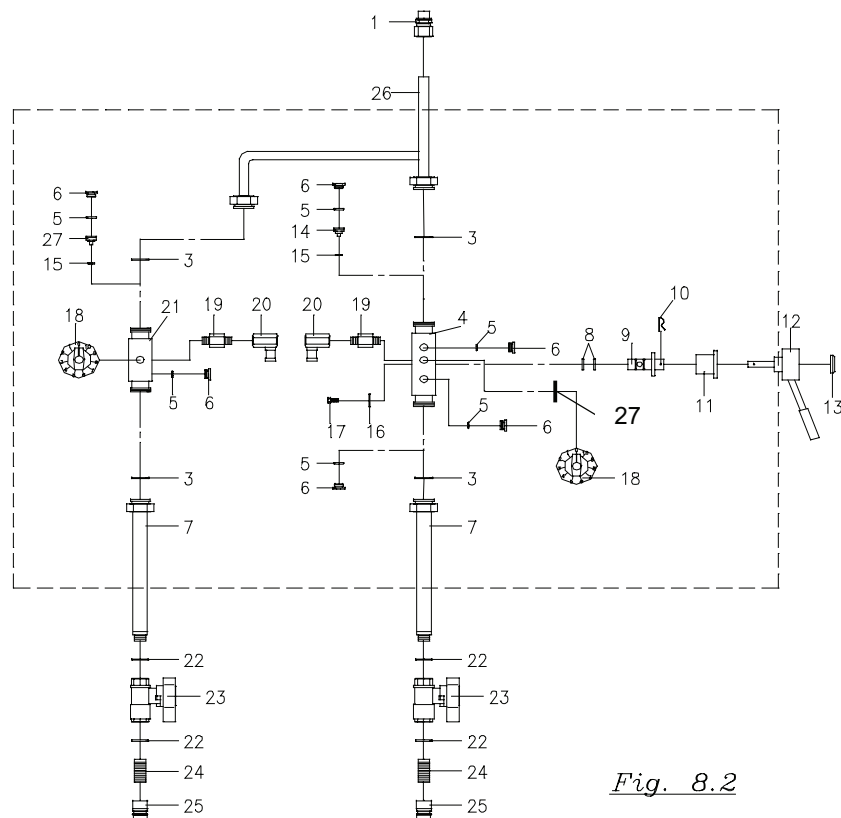

8. Components

8.0 Exploded Drawings of Delta satellite with Parts List

Delta Satellite (internal parts)

Refer to **Fig. 8.1**

Delta Satellite with
separate disinfection injector

Refer to **Fig. 8.2**

Pos. No.	Article No.	Description	Number
1	336000	Union 15 mm x 3/8"	1
2	0605232	Inlet pipe	1
3	356900	O-ring for union	2(4)
4	359992	Injector block for detergent	1
5	352800	O-ring for Plug	4(6)
6	350002	¼" Plug	4(6)
7	0605297	Outlet pipe	1(2)
8	352800	O-ring for valve spindle	2
9	359994	Valve spindle for detergent injector block	1
10	321500	Cotter pin	1
11	658200	Bush	1
12	0606328	Handle	1
13	658600	Plastic cap for handle	1
14	0605227	Injector nozzle 1.8 mm detergent	1
15	640500	O-ring for nozzle	1(2)
16	0605257	Washer	1
17	156304	Screw	1
18	647804	Dosing valve for detergent/disinfection	1(2)
19	648000	Check valve for detergent/disinfection	1(2)
20	647700	Angle 1/4" x 12.5 mm SS for detergent/disinfection	1(2)
21	359997	Injector block for disinfection	(1)
22	1807908	Washer	2(4)
23	3403264	Closing valve	1(2)
24	605000	Threaded nipple	1(2)
25	1603101	Coupling, Male part	1(2)
26	0605231	Pipe manifold	(1)
27	357901	Injector nozzle 1.4 mm disinfection	(1)
28	0626046	O-ring EPDM	1(2)

NOTE! The bracketed figures state the number of parts fitted in the Delta Satellite with separate sanitising.

Delta Satellite (external parts)

Refer to **Fig. 9**

Fig. 9

Pos. No.	Article No.	Description	Number
28	416600	Label for Delta satellite	1
29	364800	Cabinet door for Delta satellite	1
30	364900	Back frame for Delta satellite	1
31	360300	Wall bracket for Delta satellite cabinet	1
32	652000	Key for lock	1
33	652400	Hose holder (option)	1