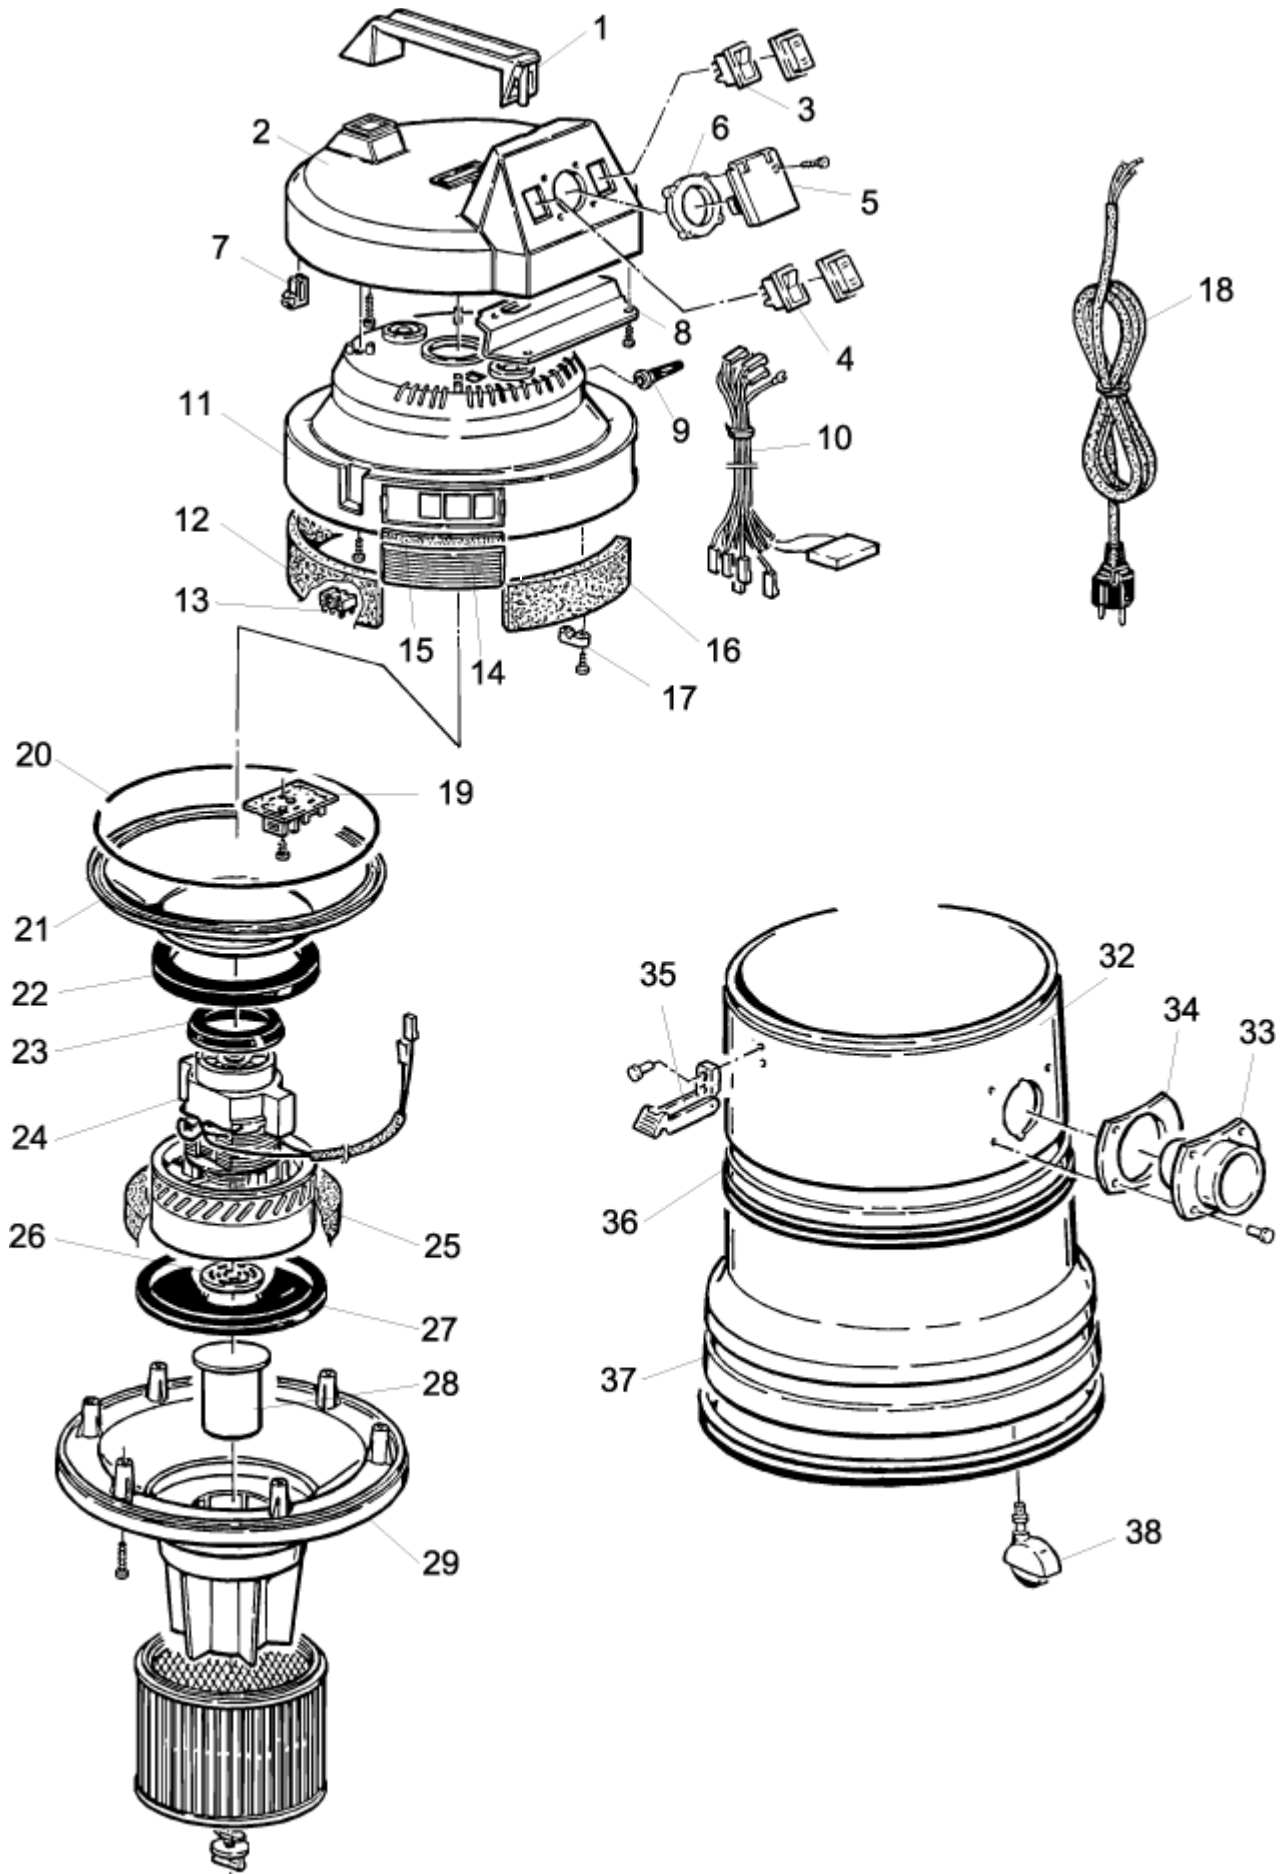

# Summary

WDA 35

09-12-2012

Part List ID

WDA02

3

Ersatzteile auf [www.gluesing.net](http://www.gluesing.net)

# Summary

WDA 35

09-12-2012

Part List ID

WDAU2

4

Pos	Part no.	Qty	Description
1	7091010	1	HANDLE
2	7091011	1	COVER
3	7091012	1	SWITCH
4	7091013	1	SWITCH
5	7091014	1	SOCKET
6	7091015	1	GASKET
10	7091019	1	SET OF WIRES
11	7091020	1	INTERMEDIATE COVER
12	7091021	1	NOISE FILTER
14	7091023	1	OUTLET AIR GRILL
15	7091024	1	FILTER
16	7091025	1	NOISE FILTER
18	7091027	1	ELECTRIC CABLE
19	7091028	1	CIRCUIT BOARD
20	7091029	1	ROUND GASKET
21	7091030	1	DIAPHRAGM
22	7090513	1	GASKET. WET DRY
23	7090514	1	BACK-UP RING FOR MOTOR. W
24	7090735	1	MOTOR. MULTIVAC
25	7091034	1	NOISE FILTER
26	7090736	1	PROTECTION GRID. MULTIVAC
27	7090518	1	GASKET FOR MOTOR. WET D
28	7090519	1	FLOAT. WET DRY
29	7091038	1	UNDER CONSOLE
32	7091041	1	CONTAINER
34	7091043	1	SPONGE GASKET
35	7090750	2	COMPLETE HOOK
36	7091045	1	UPPER FENDER
37	7091046	1	LOWER FENDER
38	7091047	5	WHEEL