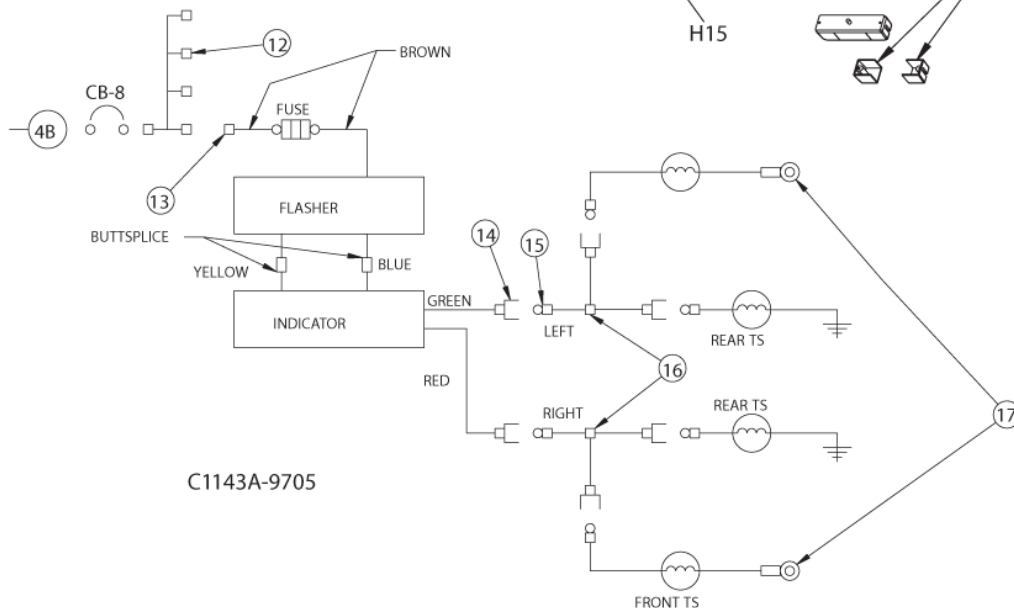

NOTE: POSITION LIGHT BRKTS AT SIDE EDGES OF HOPPER AND AGAINST BUMPER TO LOCATE HOLES 1.00" IN FROM FRONT EDGE OF BUMPER DRILL (4) Ø .390 HOLES THRU