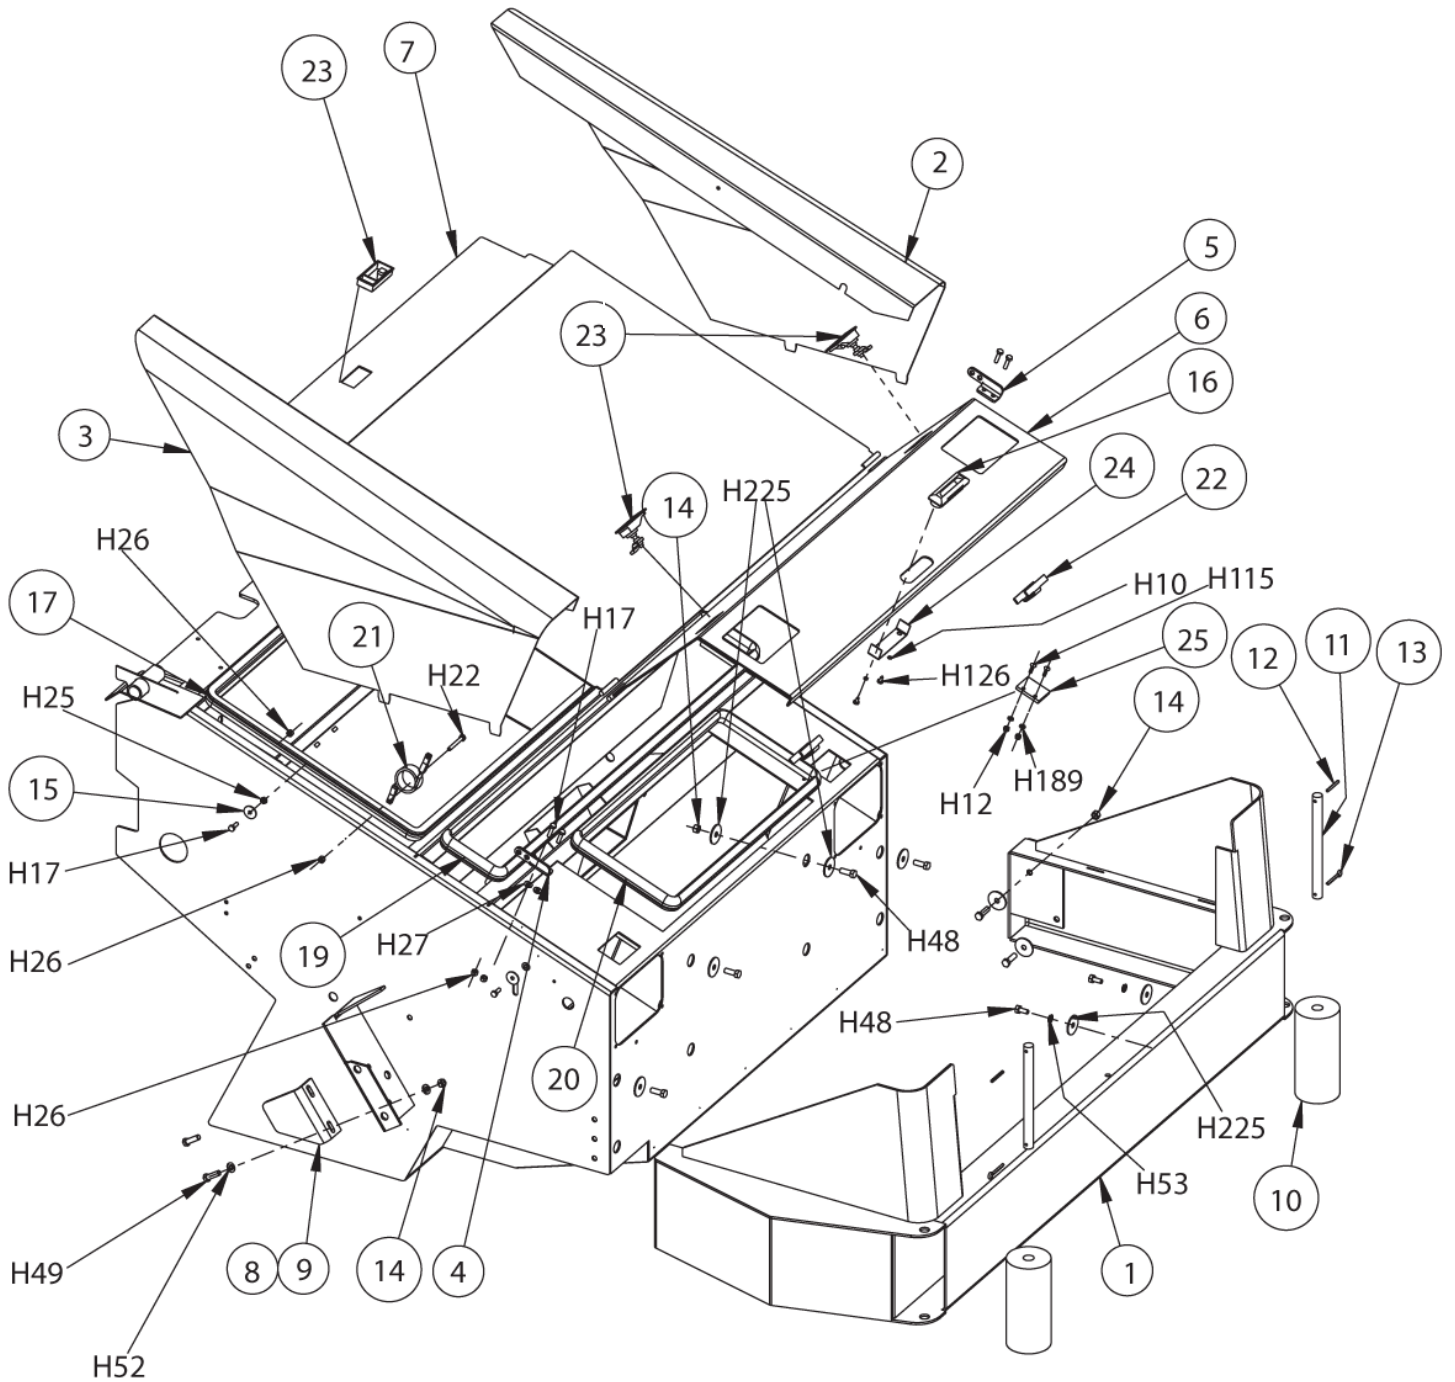

NOTE 1: Can be ordered separately but is also included in 0760-859

Ersatzteile auf www.gluesing.net

Total Steel Package

MPV 60 from Serial No. 480490

25-01-2013

ET-Liste-Nr.
MPV60S48049081

101

Total Steel Package