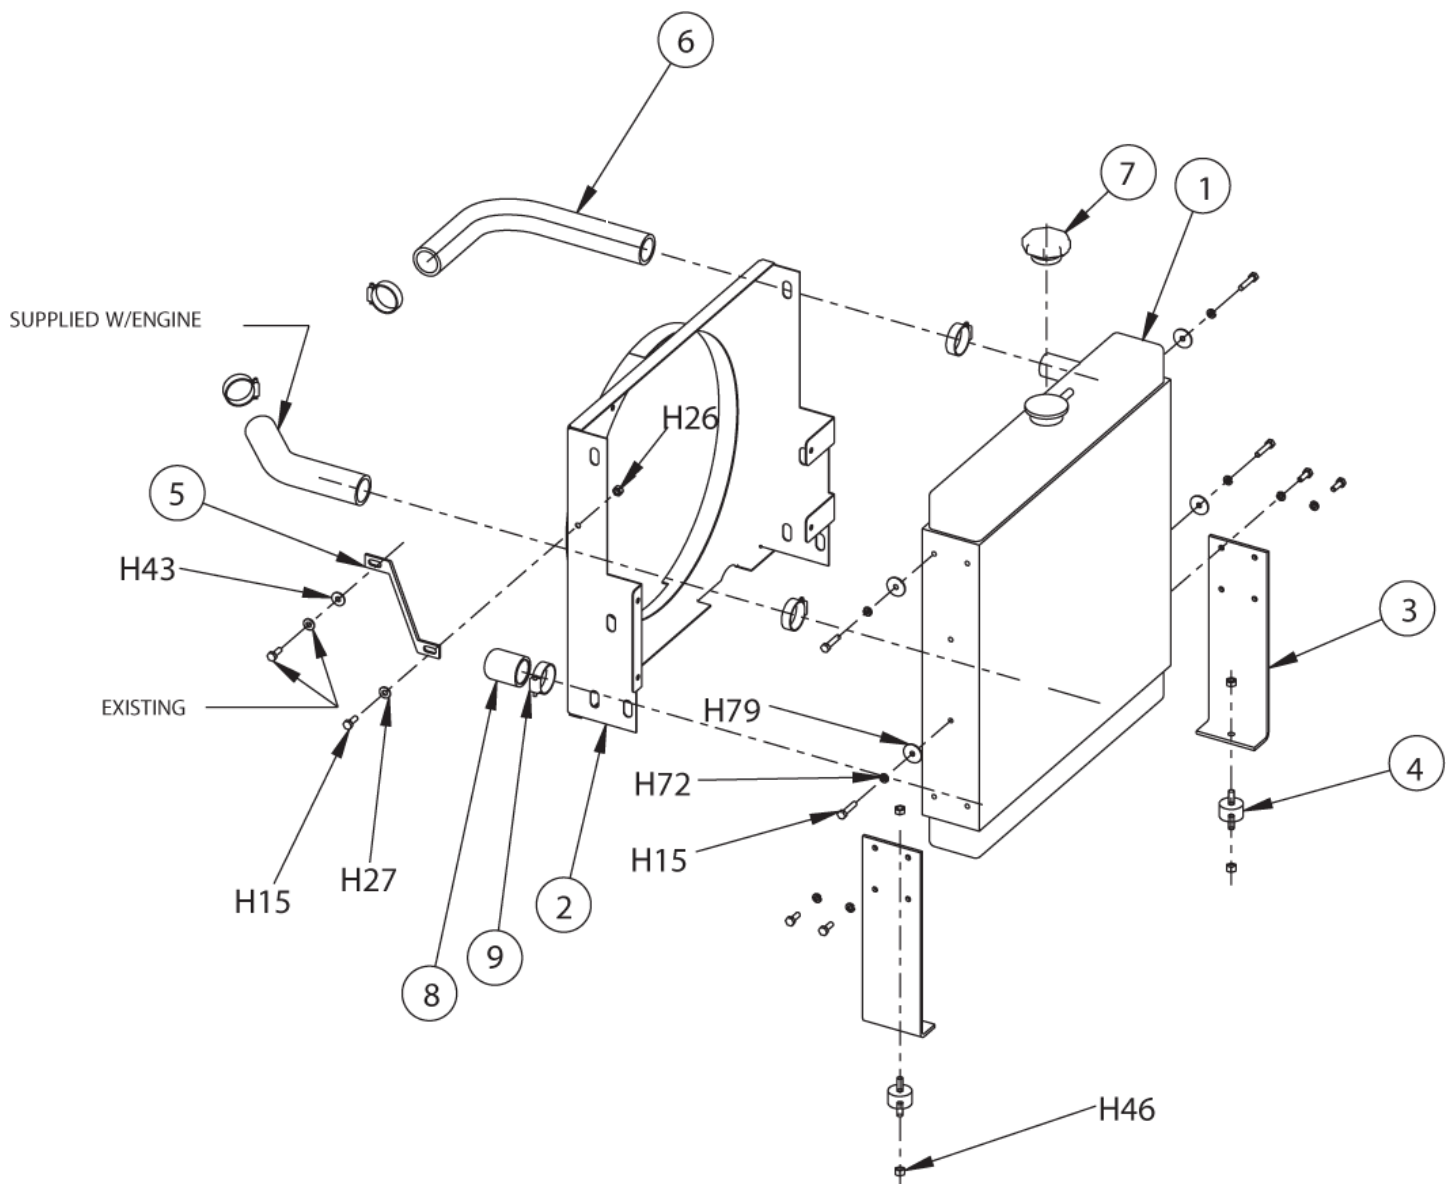

Radiator and Shroud (Diesel)

MPV 60 from Serial No. 480490

25-01-2013

ET-Liste-Nr.
MPV60S48049054

71

Radiator and Shroud (Diesel)

MPV 60 from Serial No. 480490

25-01-2013

ET-Liste-Nr.
MPV60S480490b4

72

Pos	Artikelnr.	Me	Beschreibung
1	8-62-01011	1	4-Block-Kühler
2	8-72-00017	1	RADIATOR SHROUD DIESEL
3	8-08-00805	2	MTG BKT RADIATOR PERKINS DIESEL
4	8-50-05059	2	PAD RADIATOR MOUNT
5	8-08-00824	1	BKT RADIATOR PERKINS DIESEL
6	8-33-02255	1	Kühlwasserschlauch oben DIESEL
7	8-11-00045	1	Kühlerverschlussdeckel 7 LB Druck
8	2-00-04913	1	Stopfen
9	2-00-03404	5	Klammer
H15	2-00-00221	9	Sechskantschraube .25 20 X .75 GR 8 ZN
H26	2-00-00641	1	Mutter 6kt- 1/4-20
H27	2-00-03702	1	Flachscheibe 625X281X.063 STL.ZN
H43	2-00-00409	1	980651-4
H46	2-00-00644	4	Fiber-Einpressmutter
H72	2-00-00518	8	Scheibe
H79	2-00-01676	4	Scheibe

H= HARDWARE USED

Ersatzteile auf www.gluesing.net