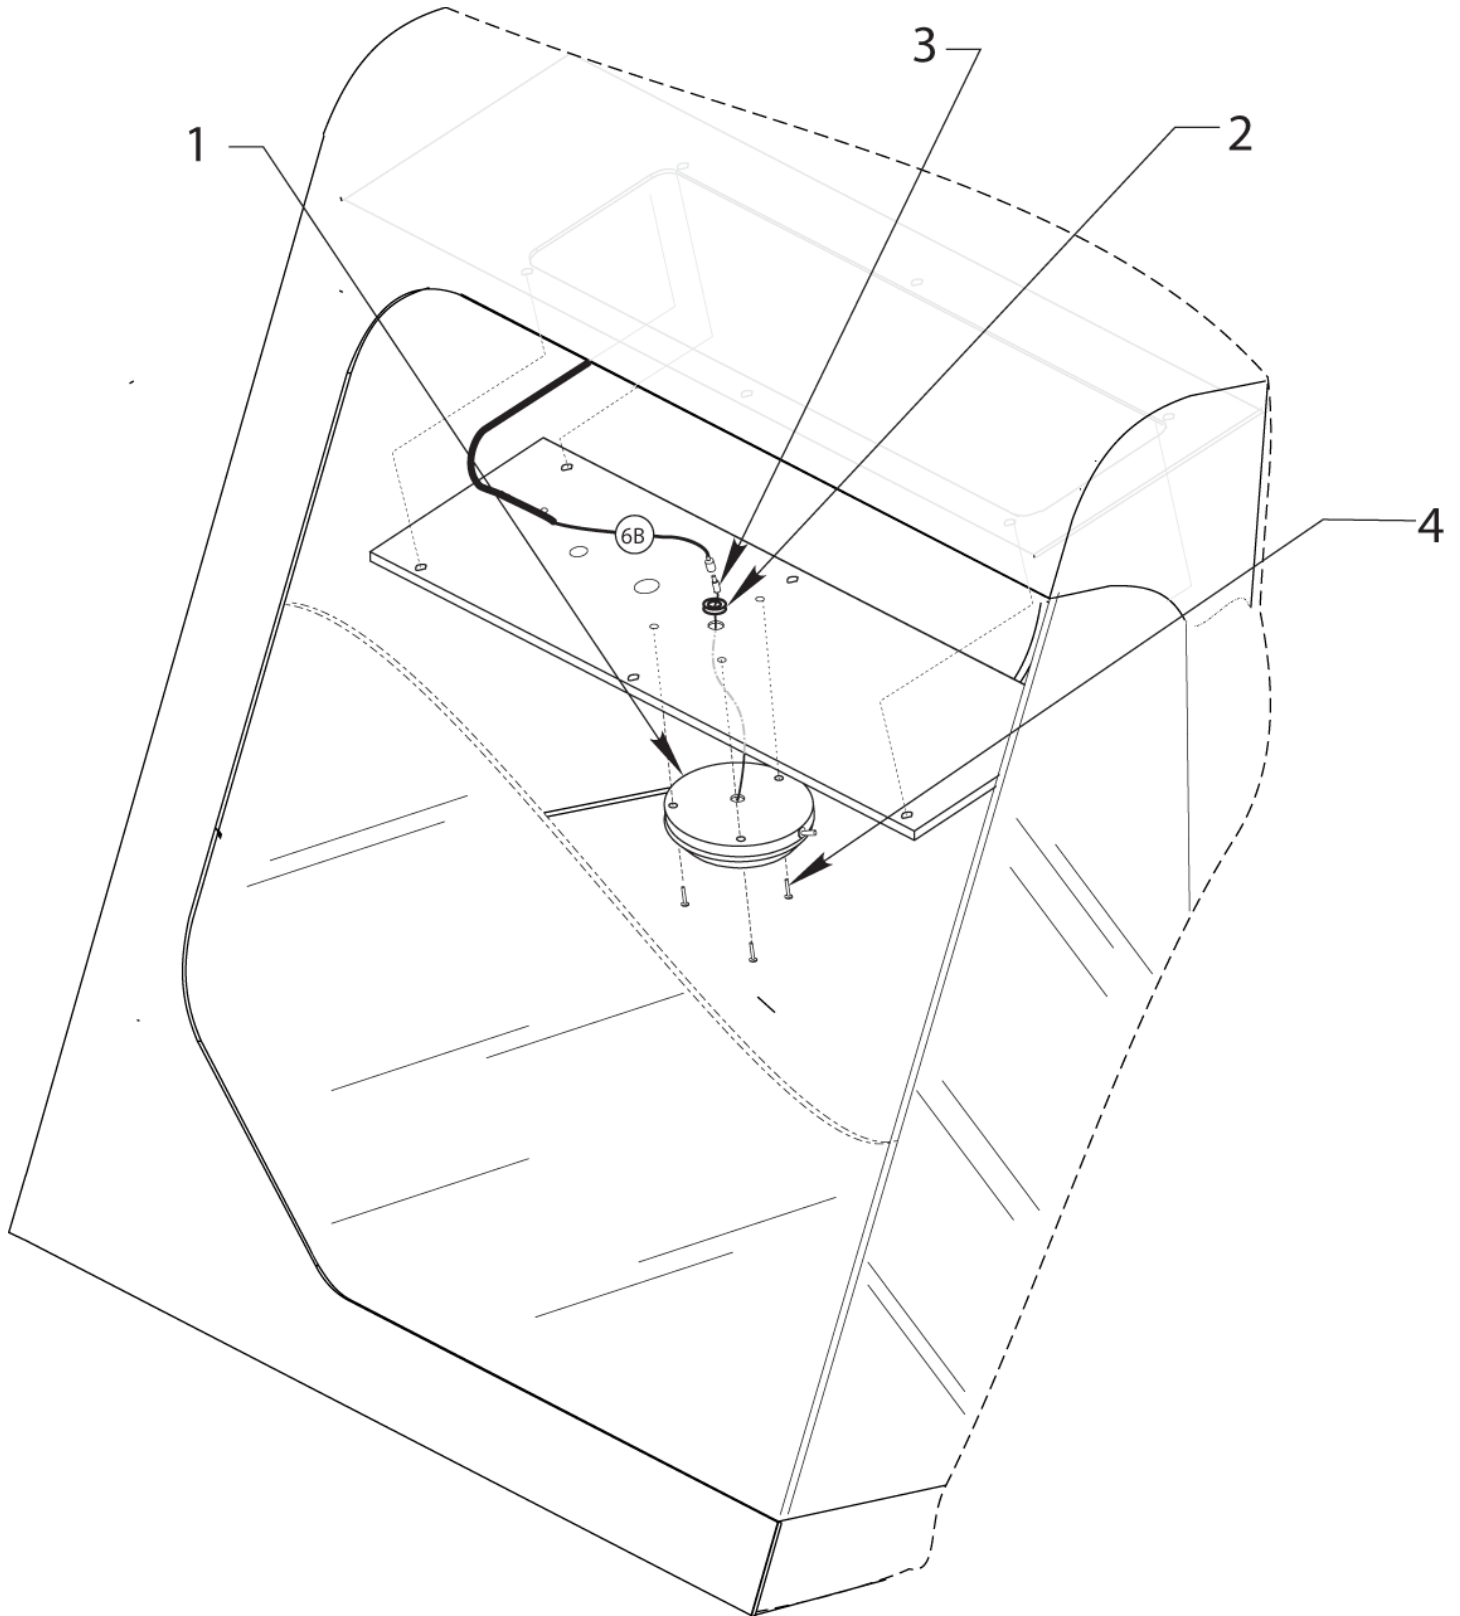

Cab Dome Light, Option No. 0880-616

MPV 60 from Serial No. 480490

25-01-2013

ET-Liste-Nr.
MPV60S480490114

117

Cab Dome Light, Option No. 0880-616

MPV 60 from Serial No. 480490

25-01-2013