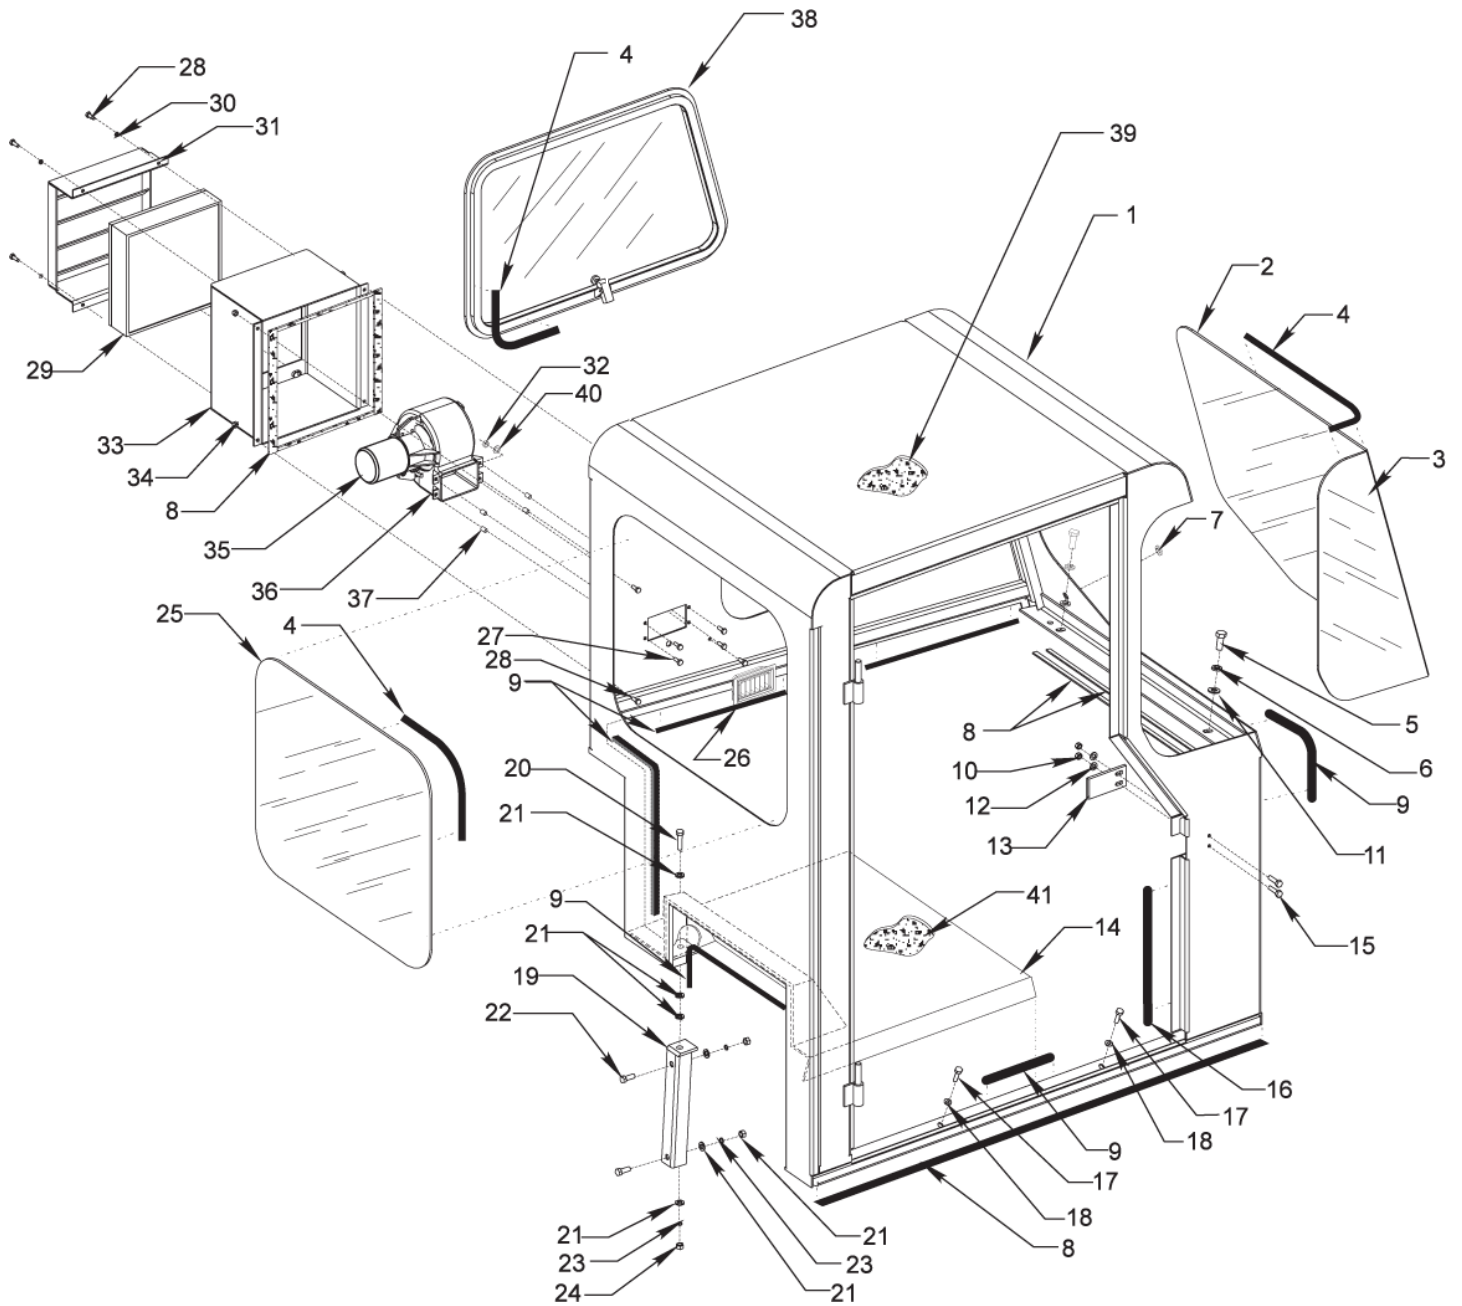

Cab, Option No. 0880-602 sheet. 1 of 2

MPV 60 from Serial No. 480490

25-01-2013

ET-Liste-Nr.
MPV60S480490113

115

Cab, Option No. 0880-602 sheet. 1 of 2

MPV 60 from Serial No. 480490

25-01-2013

ET-Liste-Nr.
MPV60S480490113

116

Pos	Artikelnr.	Me	Beschreibung
2	8-90-01003	1	WINDOW FRONT
4	3-73-00082	1	SEAL GLASS .13STL .19/.25GLAS 35'
5	2-00-00240	2	Schraube
6	2-00-02312	2	Scheibe
7	2-00-04604	1	PLUG
8	3-73-00056	1	SEAL SPONGE ADHESIVE 18'
9	3-73-00075	1	UNI-GRIP GASKET SD-168 BL nicht mehr lieferbar 5'
10	2-00-00644	2	Fiber-Einpressmutter
11	2-00-00405	2	Scheibe
12	2-00-00409	2	980651-4
13	8-45-05009	1	LUG STRIKER
15	2-00-00207	2	Sechskantschraube .313-18 X 1.25
16	3-73-00061	1	UNI-GRIP HOPPER SEAL SD-5 nicht mehr lieferbar
18	2-00-03702	4	Flachscheibe 625X281X.063 STL.ZN
20	2-00-00234	1	Sechskantschraube .375 16 X 1.50 GR5 ZN
21	2-00-00402	5	Flachscheibe T3/4ODx25/64IDx3
22	2-00-00233	1	85823A-4
23	2-00-02310	2	Sicherungsring
24	2-00-02360	2	Sechskantmutter
25	8-90-01005	1	WINDOW REAR
26	8-18-03025	1	ADJ. LOWER VENT COVER
27	2-00-03042	4	SCREW HSHC .25 20 X 1.50
28	2-00-00221	10	Sechskantschraube .25 20 X .75 GR 8 ZN
29	8-24-04141	1	FILTER PRESSURIZER
30	2-00-00518	8	Scheibe
31	8-33-05140	1	BLOWER HOUSING LOUVER WELDMENT
32	2-00-00594	7	Mutter 6kt- 1/4-20
33	8-33-05139	1	BLOWER BOX WELDMENT
34	2-00-00641	9	Mutter 6kt- 1/4-20
35	0882-055	1	MOTOR
36	8-23-00015	1	BLOWER ASSY
37	8-75-01205	4	SPACER
38	8-90-01001	1	Schutzdach-Fenster
39	8-34-09026	1	INSULATION CAB ROOF INTERIOR
40	2-00-00501	1	Sicherungsscheibe
41	8-34-09019	1	INSULATION SEAT DECK
42	8-34-09036	1	INSULATION CAB LEFT SIDE INT.