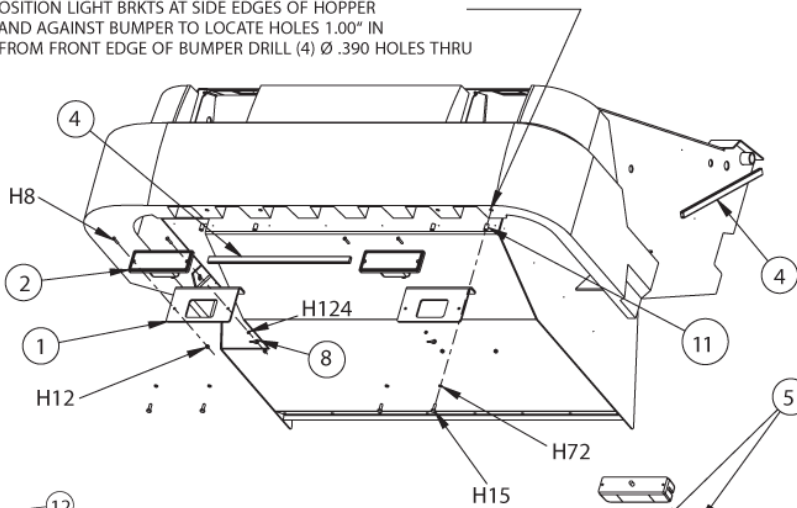

NOTE: POSITION LIGHT BRKTS AT SIDE EDGES OF HOPPER AND AGAINST BUMPER TO LOCATE HOLES 1.00" IN FROM FRONT EDGE OF BUMPER DRILL (4) Ø .390 HOLES THRU