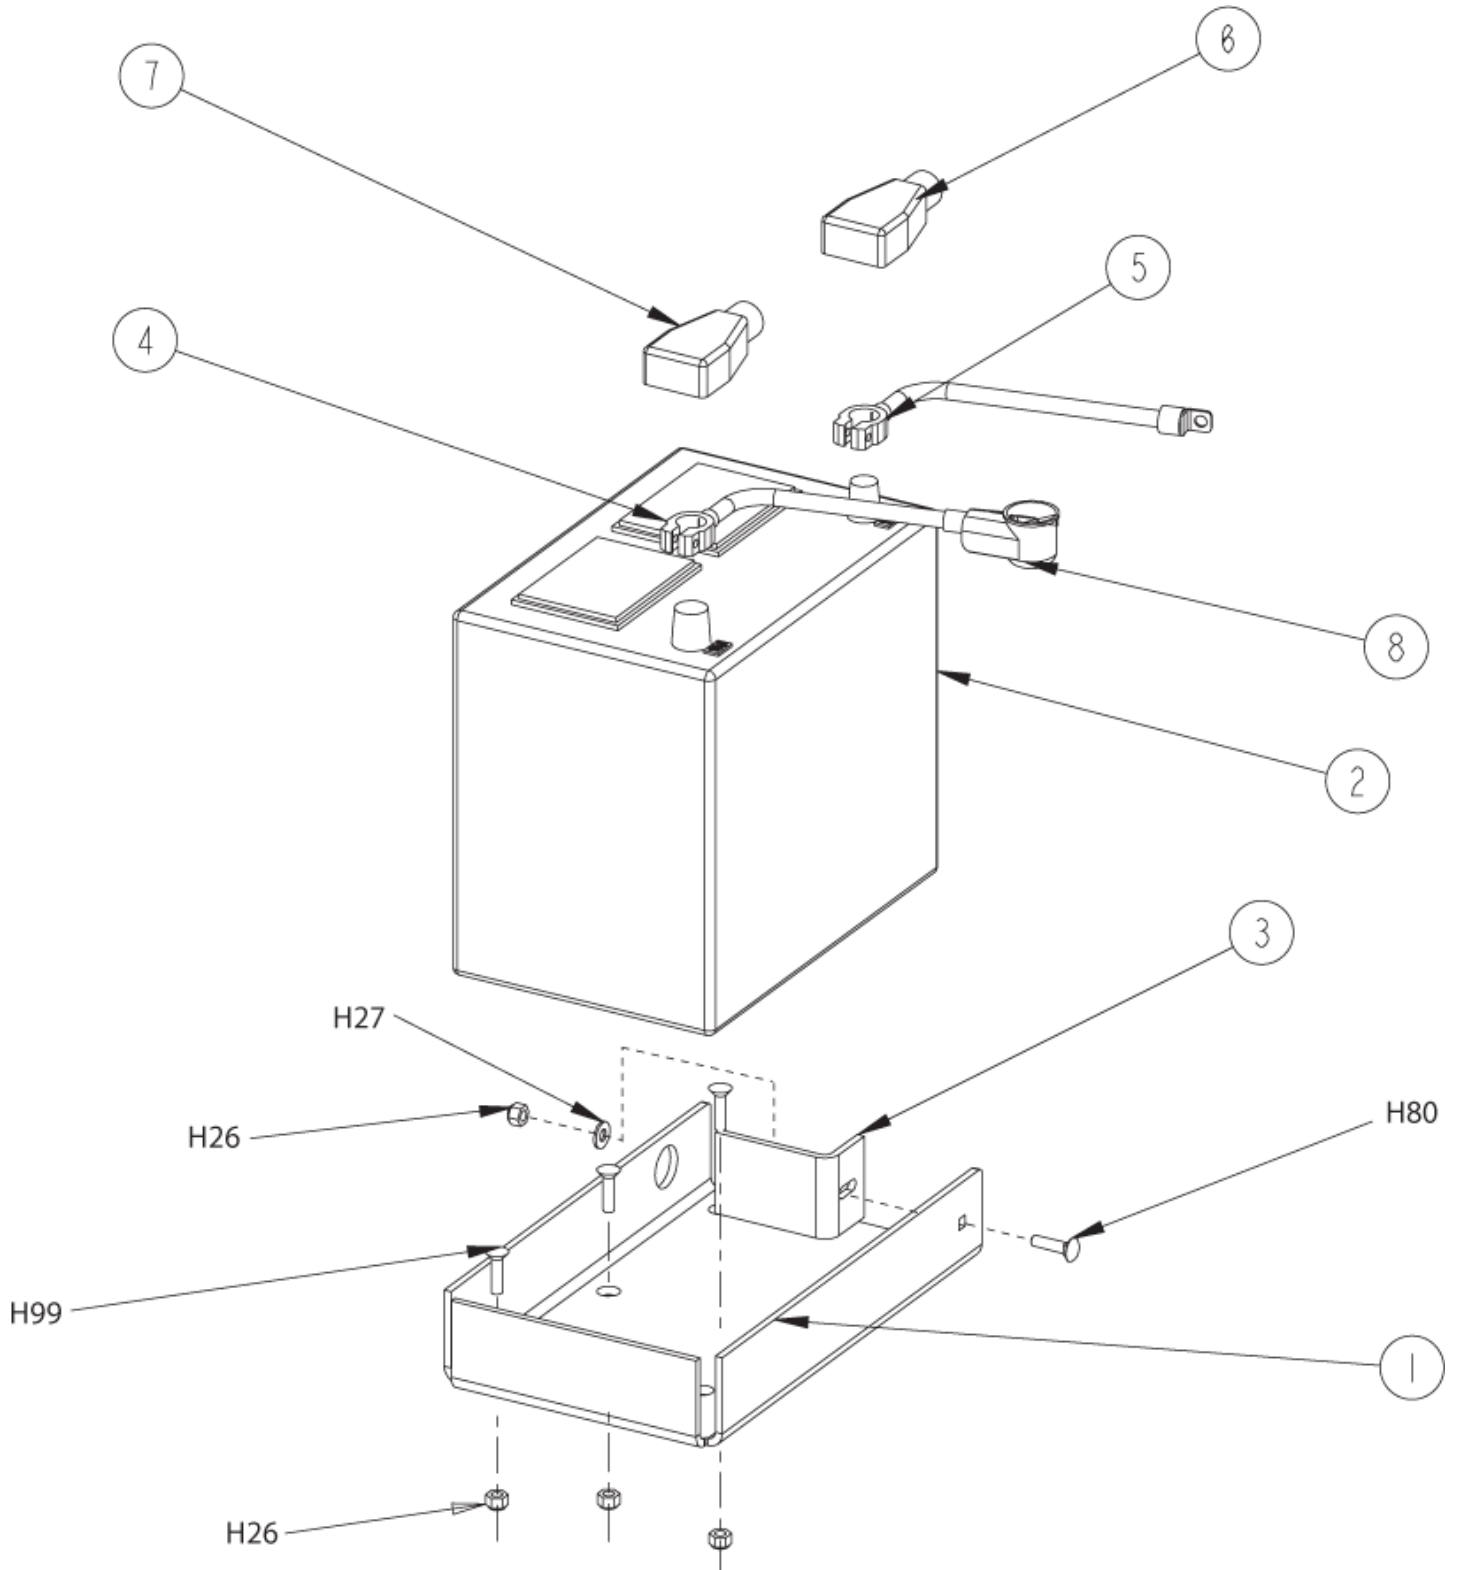

Electrical assembly (Battery)

MPV 60 from Serial No. 480490

25-01-2013

ET-Liste-Nr.
MPV60S48049039

47

Electrical assembly (Battery)

MPV 60 from Serial No. 480490

25-01-2013

ET-Liste-Nr.
MPV60S48049039

48

Pos	Artikelnr.	Me	Beschreibung
1	8-08-00792	1	BATTERY BRACKET
2	0875-008	1	BATTERY, SAE 2 SHA 12 V
2	0875-057	1	BATTERY MAINTENANCE FREE DIESEL ONLY
3	7-13-07109	1	CLAMP FUEL TANK
4	7-90-07280	1	Batterieanschlussleitung + Pol
5	7-90-07281	1	Batterieanschlussleitung Masse
6	2-00-05171	1	BOOT PROTECTIVE RED
7	2-00-05173	1	BOOT PROTECTIVE BLK
8	2-00-04952	1	BOOT PROTECTIVE
H26	2-00-00641	4	Mutter 6kt- 1/4-20
H27	2-00-03702	1	Flachscheibe 625X281X.063 STL.ZN
H80	2-00-02196	1	Flachrundschrabe
H99	2-00-02810	3	SCREW FHM .25 20 X 1.00

H= HARDWARE USED

Ersatzteile auf www.gluesing.net