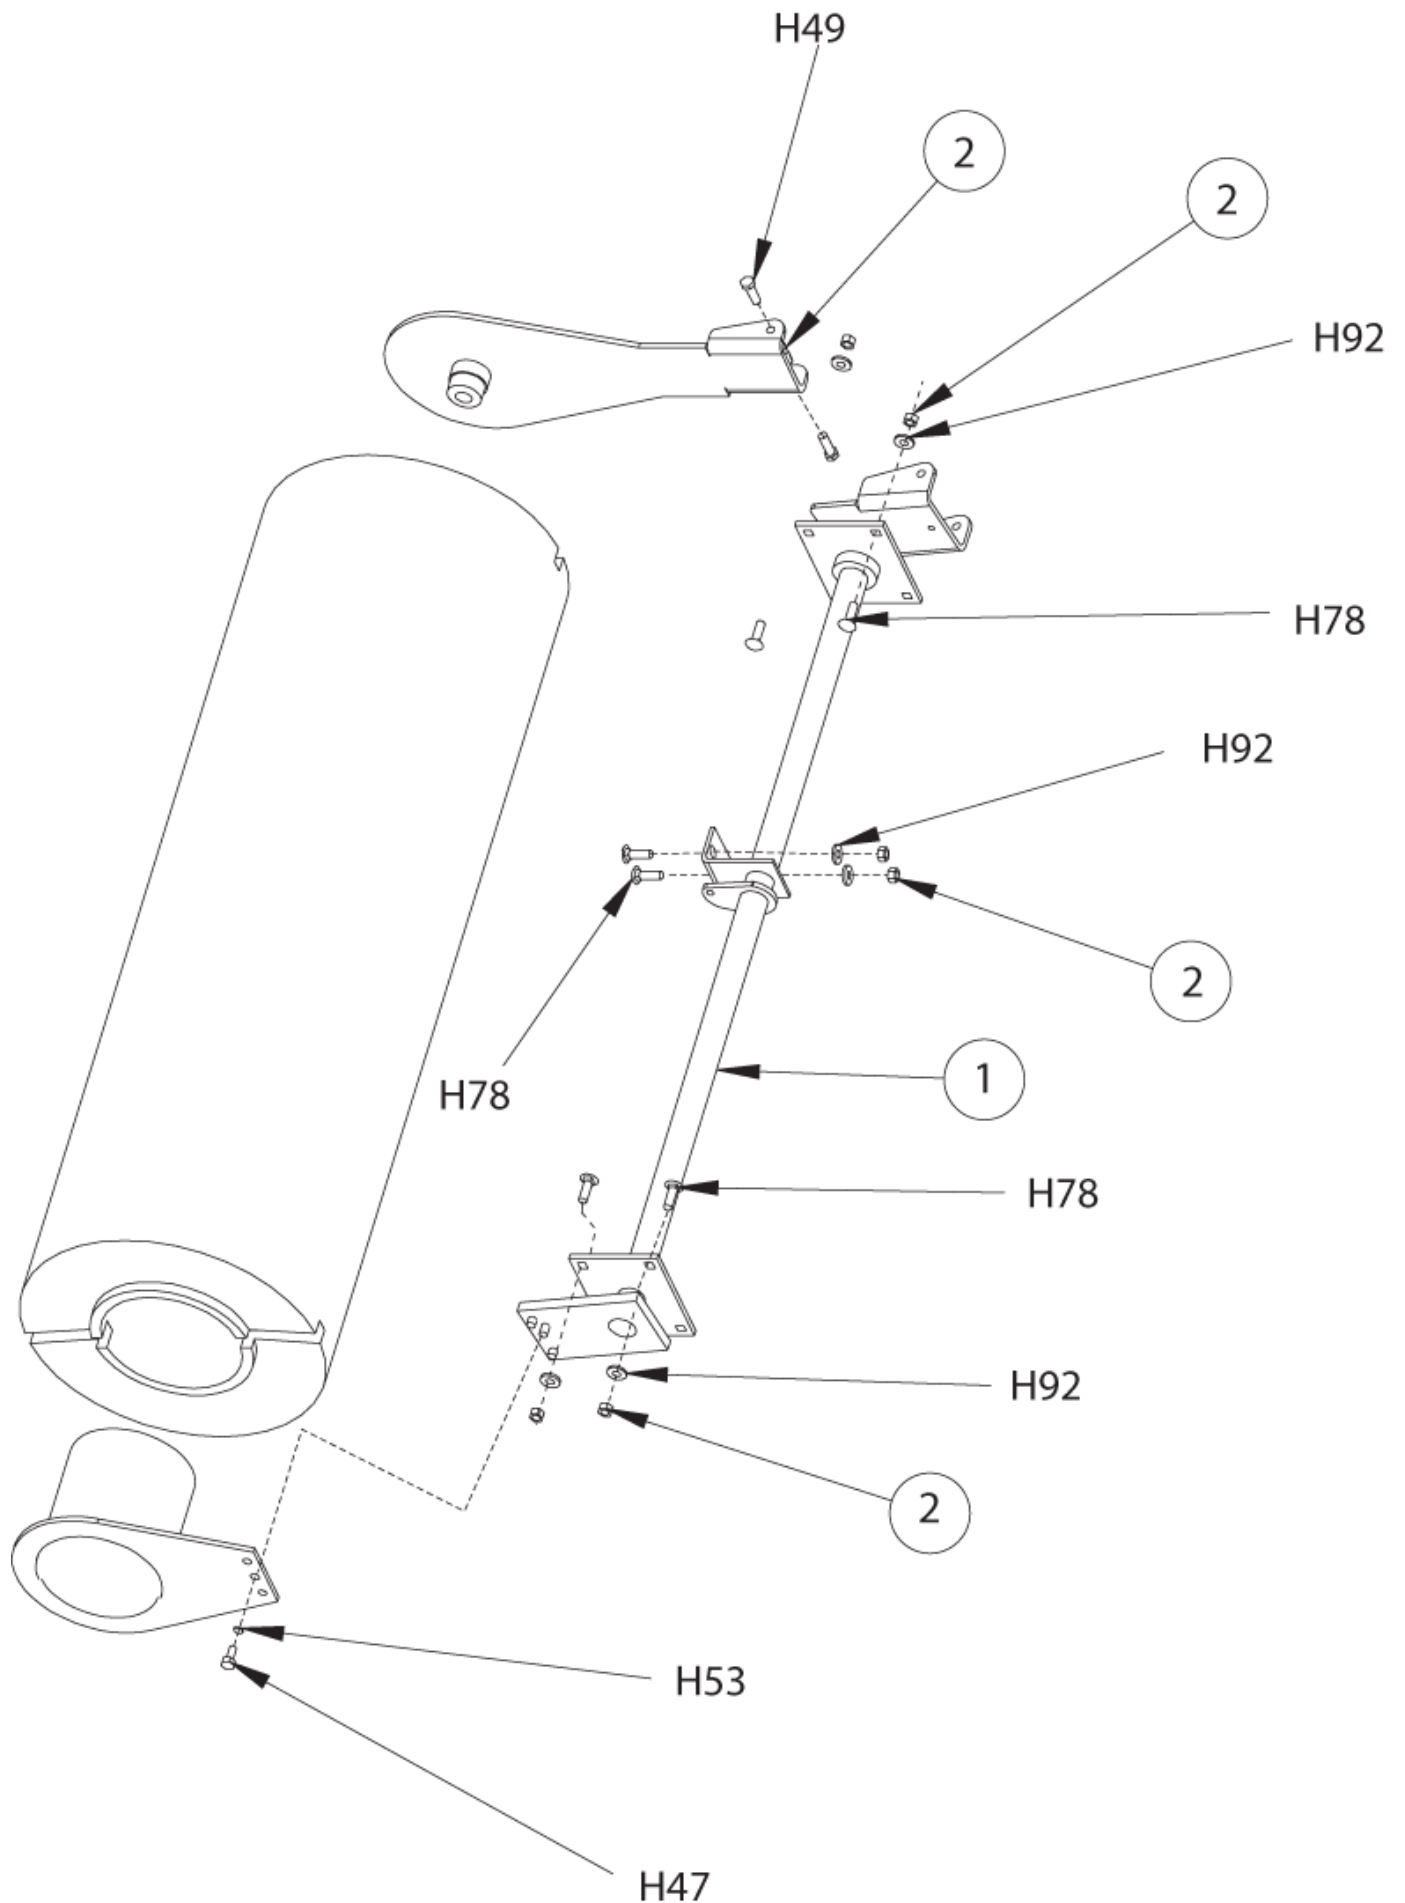

H= HARDWARE USED

Ersatzteile auf www.gluesing.net

Main Broom Lift Frame

MPV 60 from Serial No. 480490

25-01-2013

ET-Liste-Nr.
MPV60S48049004

5

Main Broom Lift Frame