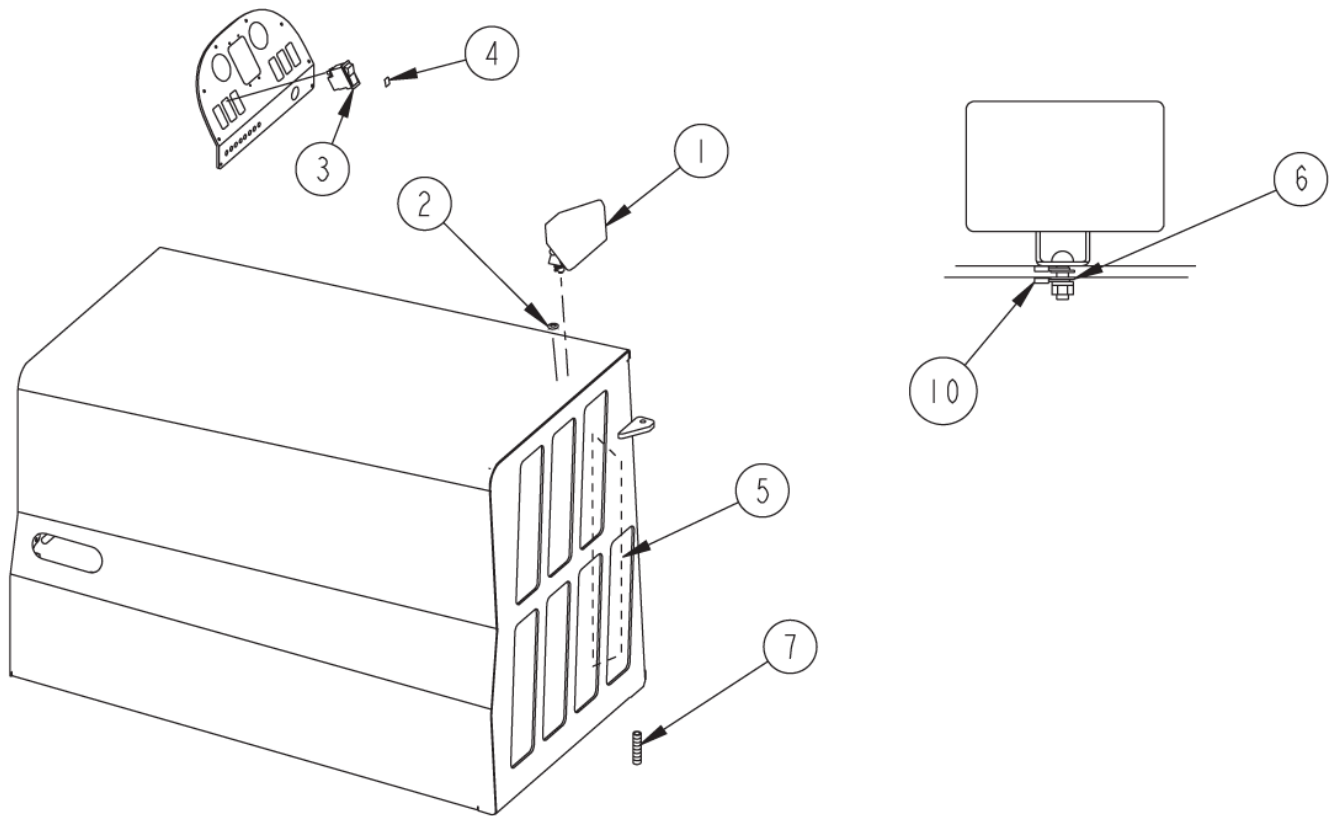

Rear Work Light, Option No. 0880-595

MPV 60 from Serial No. 480490

25-01-2013

ET-Liste-Nr.
MPV60S480490111

113

Rear Work Light, Option No. 0880-595

MPV 60 from Serial No. 480490

25-01-2013

ET-Liste-Nr.
MPV60S480490111

114

Pos	Artikelnr.	Me	Beschreibung
1	8-40-05049	1	LIGHT
2	2-00-00491	2	GROMMET RUB .75 .375
3	8-82-00072	1	CARLING SPST SWITCH
4	8-41-03004	1	LENS WORK LIGHT
5	8-20-06037	1	DUCT WIRE
6	2-00-02303	1	LK WASH INT TOOTH ZINC PL
7	3-61-02014	1	.695 OD X .50 ID BLACK LOOM
8	2-00-04578	1	Anschlussklemme - Rund- stecker
9	2-00-01128	1	CONN BUTT SPLICE INSULATED
10	2-00-04282	1	RING TERMINAL INSULATED