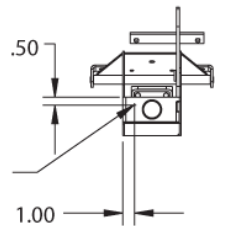

Turn Signal, Option No. 0880-596

MPV 60 from Serial No. 480490

25-01-2013

ET-Liste-Nr.
MPV60S480490155

171

NOTE: SECURE WIRES TO COLUMN WITH TY-RAPS AS REQUIRED

NOTE: POSITION LIGHT BRKTS AT SIDE EDGES OF HOPPER AND AGAINST BUMPER TO LOCATE HOLES 1.00" IN FROM FRONT EDGE OF BUMPER DRILL (4) Ø .390 HOLES THRU

C1143A-9705