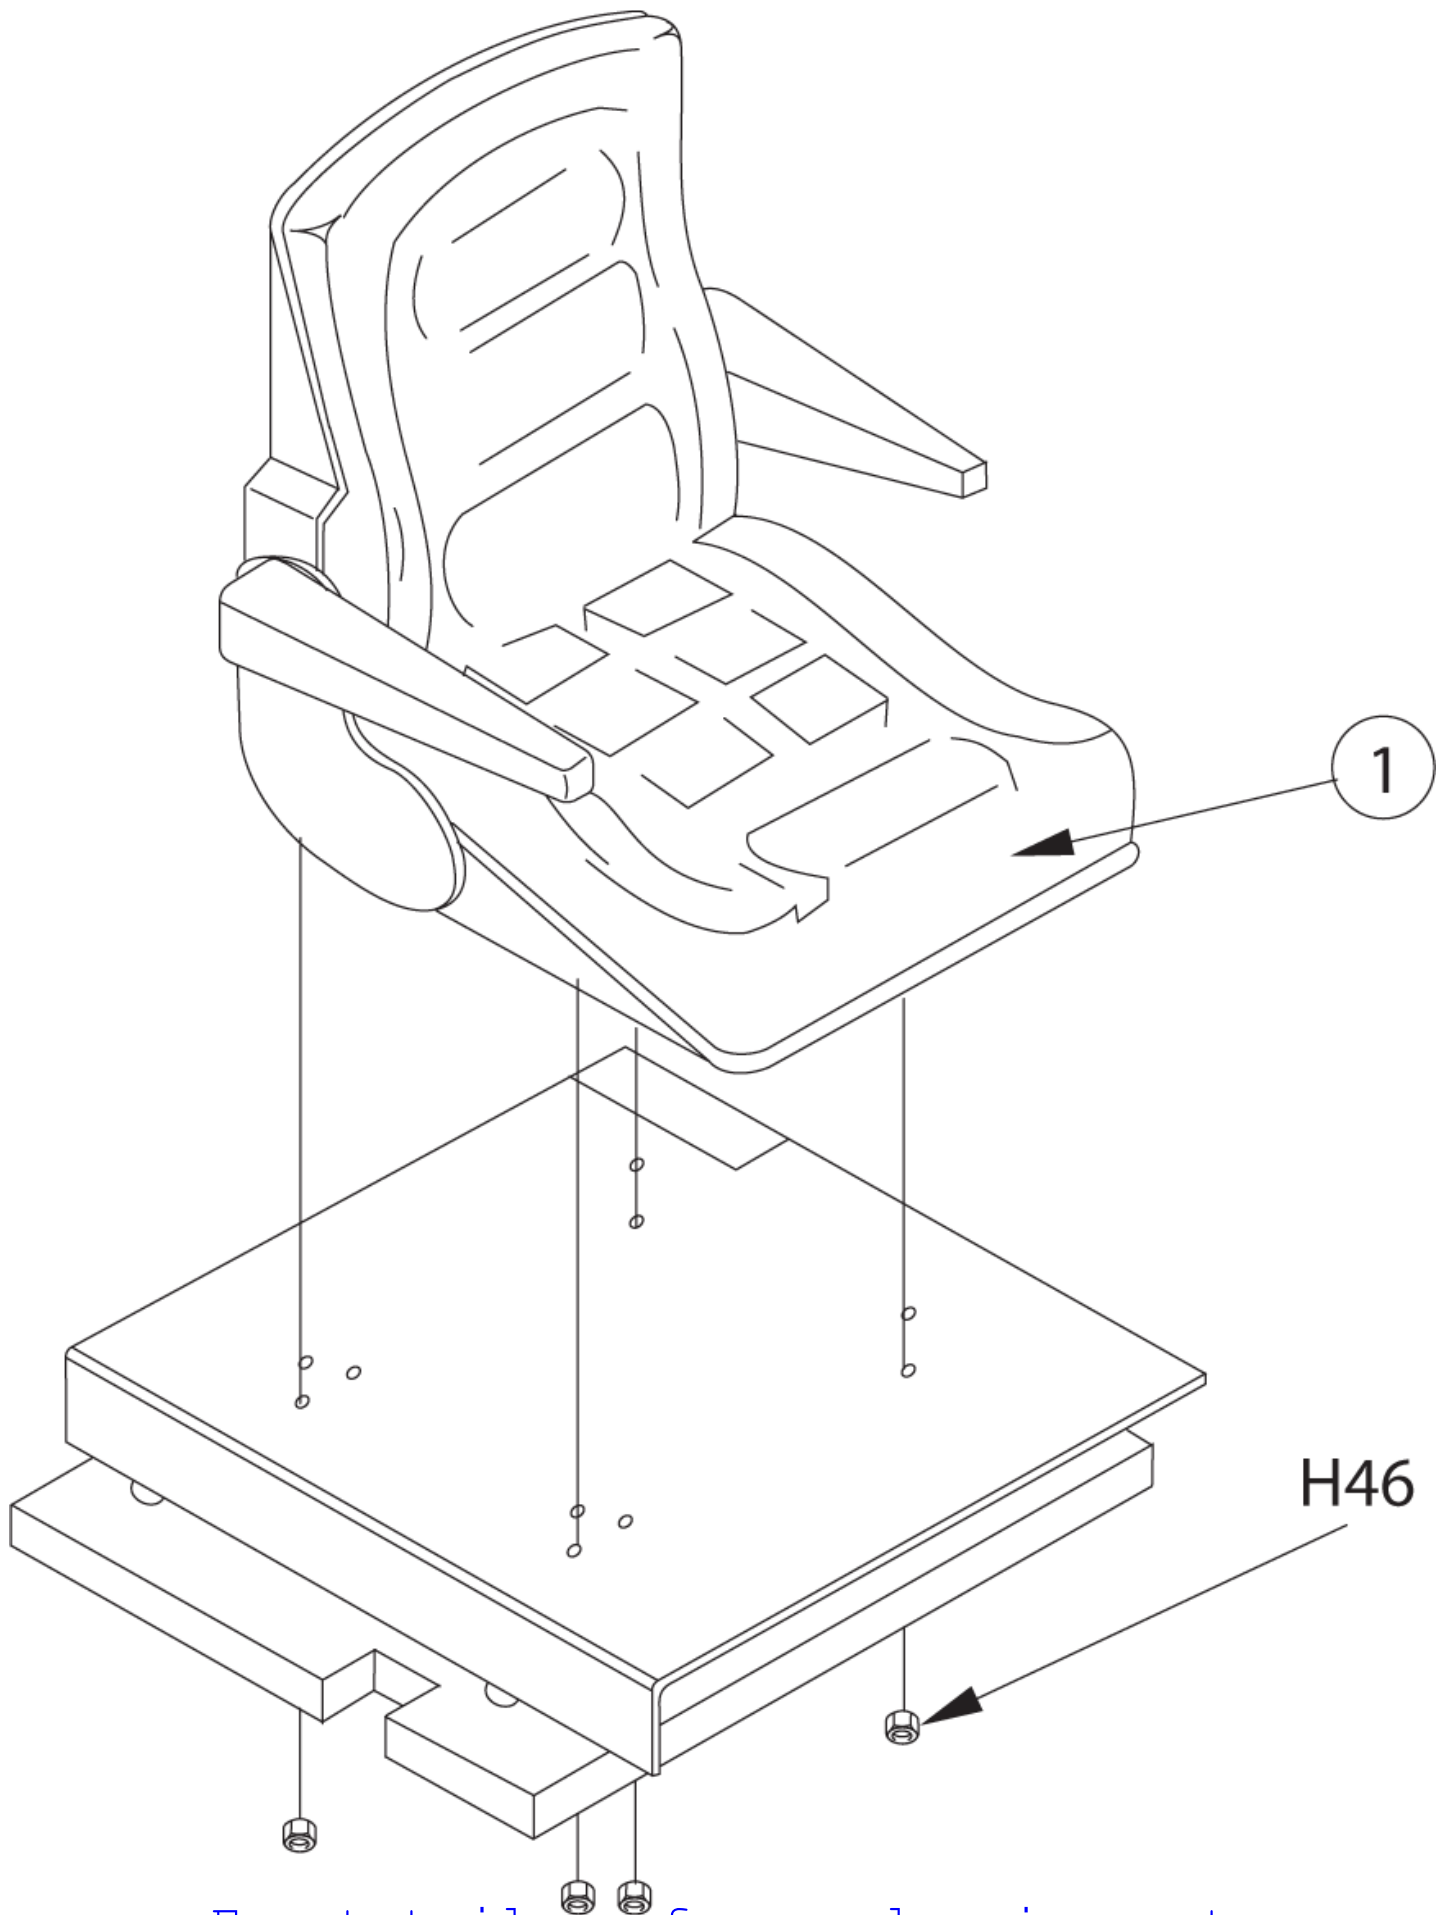

Suspension Seat, Option No. 0880-734

MPV 60 from Serial No. 480490

25-01-2013

ET-Liste-Nr.
MPV60S480490149

161