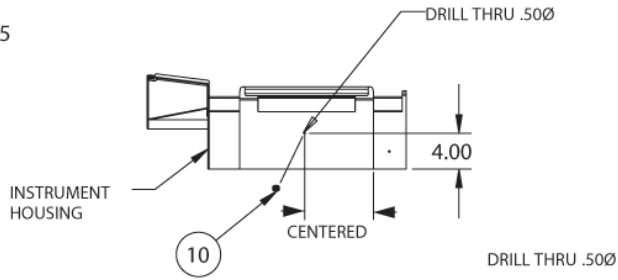

Turn Signal, Option No. 0880-596

MPV 60 from Serial No. 480490

25-01-2013

ET-Liste-Nr.
MPV60S480490155

171

NOTE: SECURE WIRES TO COLUMN WITH TY-RAPS AS REQUIRED

NOTE: POSITION LIGHT BRKTS AT SIDE EDGES OF HOPPER AND AGAINST BUMPER TO LOCATE HOLES 1.00" IN FROM FRONT EDGE OF BUMPER DRILL (4) Ø .390 HOLES THRU

C1143A-9705