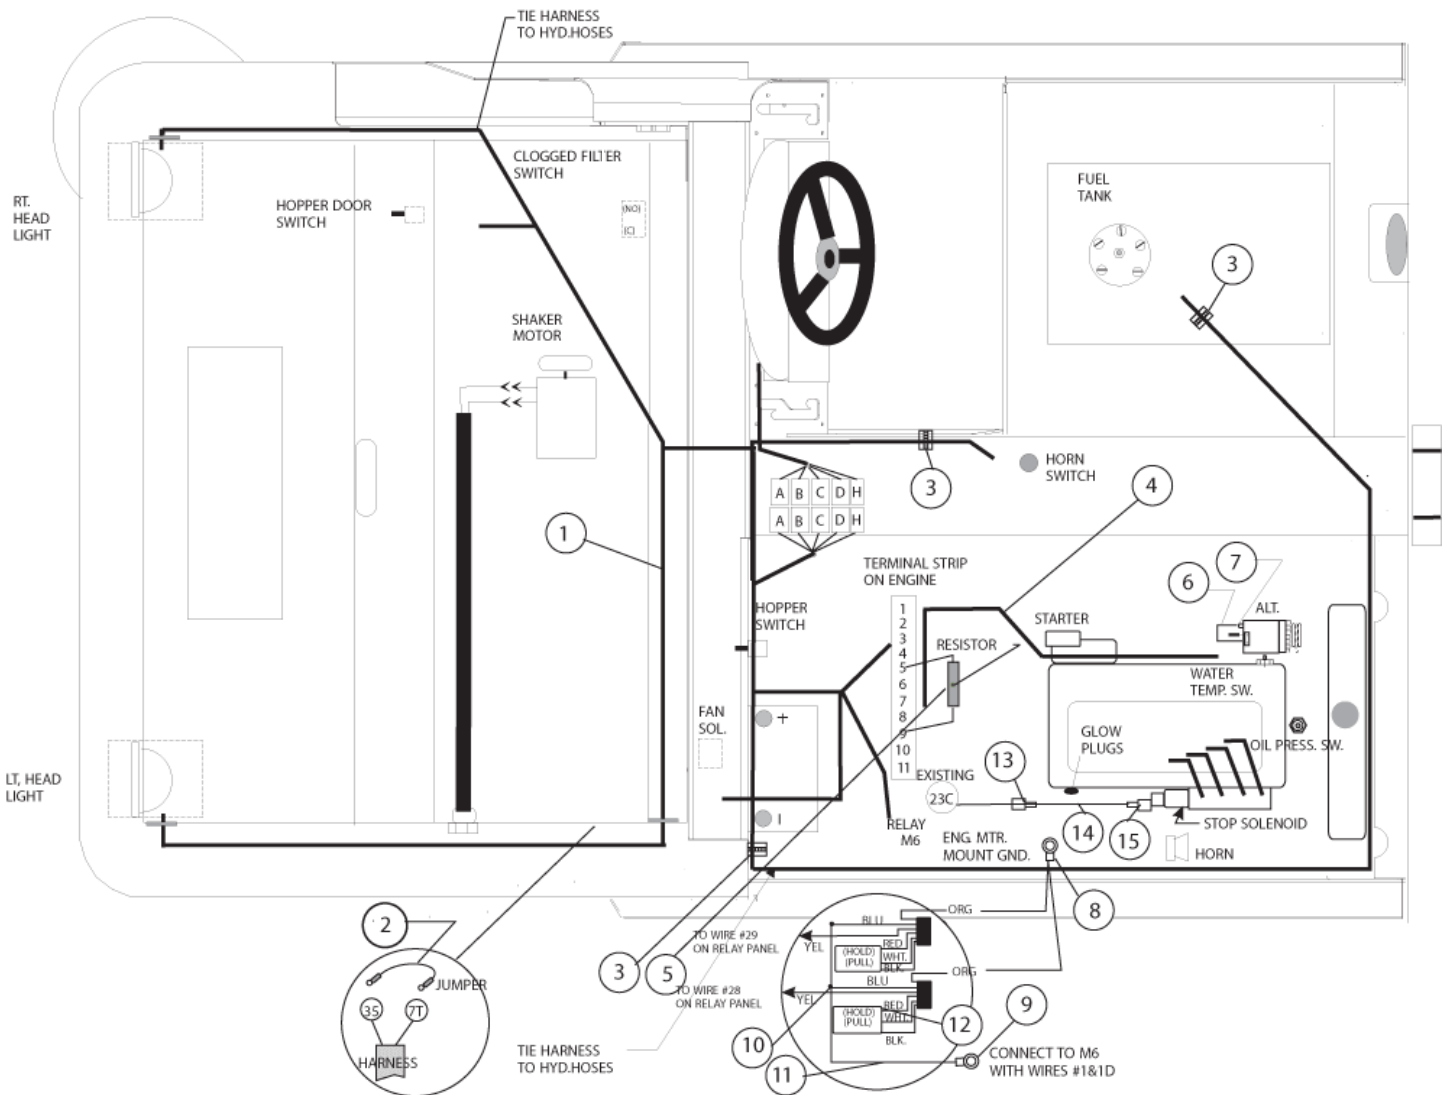

Electrical Harness Routing (Diesel)

MPV 60 from Serial No. 480490

25-01-2013

ET-Liste-Nr.
MPV60S48049076

95

Electrical Harness Routing (Diesel)

MPV 60 from Serial No. 480490

25-01-2013

ET-Liste-Nr.
MPV60S480490/6

96

Pos	Artikelnr.	Me	Beschreibung
1	0895-110	1	HARNESS BODY
2	8-90-07455	1	WIRE WIRE JUMPER
3	7-13-07096	3	CLAMP ADJUSTABLE
4	0895-114	1	HARNESS DIESEL ENG
5	0875-121	1	RESISTOR ASSY
6	0895-092	1	Kabelbaum, kpl., Diesel nicht mehr lieferbar
7	2-00-04203	1	Manschette
9	2-00-04284	1	RING TERMINAL INSULATED
10	2-00-03360	1	CONN BUTT SPLICE INSULATED
11	3-61-00043	10	NO.10 STRANDED BLK INSUL 1 FT.
12	2-00-04716	6	TERMINAL 10 SPRING SPADE
13	8-11-00015	1	SPADE TERMINAL MALE
14	3-61-00189	1	Leitung sw 16Ga AWG 3 FT.
15	2-00-03418	1	Steckverbinder