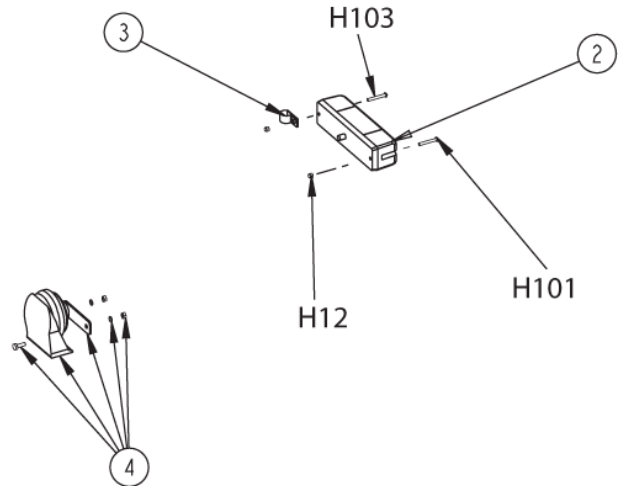

Lights and Horn electrical

MPV 60 from Serial No. 480490

25-01-2013

ET-Liste-Nr.
MPV60S48049038

46

Pos	Artikelnr.	Me	Beschreibung	
1	8-40-05050	1	SEALED BEAM FOR 8 40 05045	SERVICE PART
1	8-40-05051	2	LIGHT HEAD 12V	
2	2-00-05291	1	Lampenkolben	SERVICE PART
2	56382869	1	TAIL LIGHT KIT	
2	8-41-03010	1	LENS RED CENTER FOR 8 40 05044	SERVICE PART
2	8-41-03011	1	LENS-RED-END FOR 8-40-05044	SERVICE PART
3	2-00-04210	1	Schelle - Weckesser - .25-6B NYL	
4	8-32-09013	1	Hupe 12V DC	
H12	2-00-01246	2	Buchseneinsatz	
H10	2-00-04897	1	SCREW THM 10 24 X 1.25 ZN	
H10	2-00-04795	8	SCREW SCKT BTN.HD.10 24 X .75	
H10	2-00-00089	1	SCREW RHM 10 24 X 1.50 ZN PL	