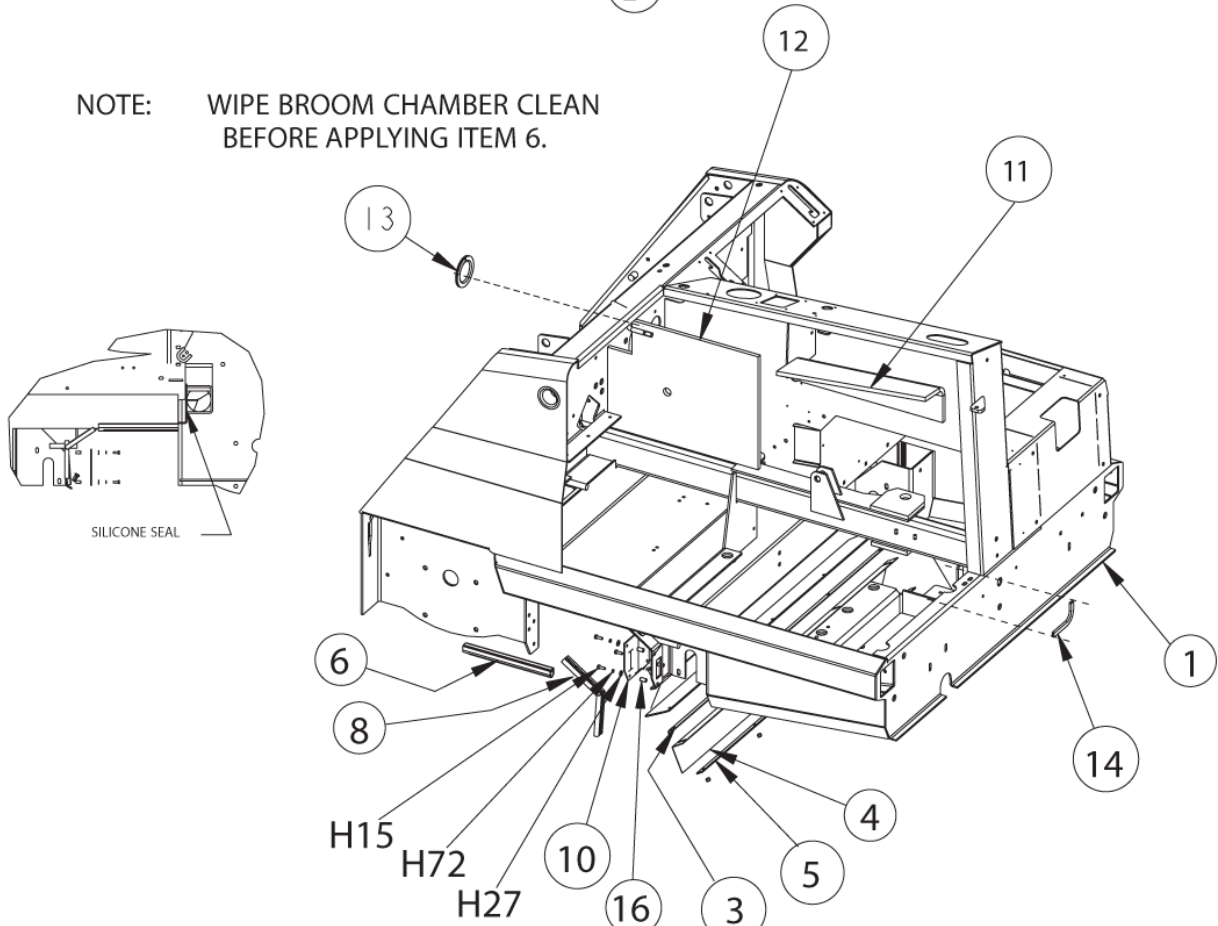

ADJUST FLAP TO NO MORE THAN .125 FROM FLOOR

NOTE: WIPE BROOM CHAMBER CLEAN BEFORE APPLYING ITEM 6.