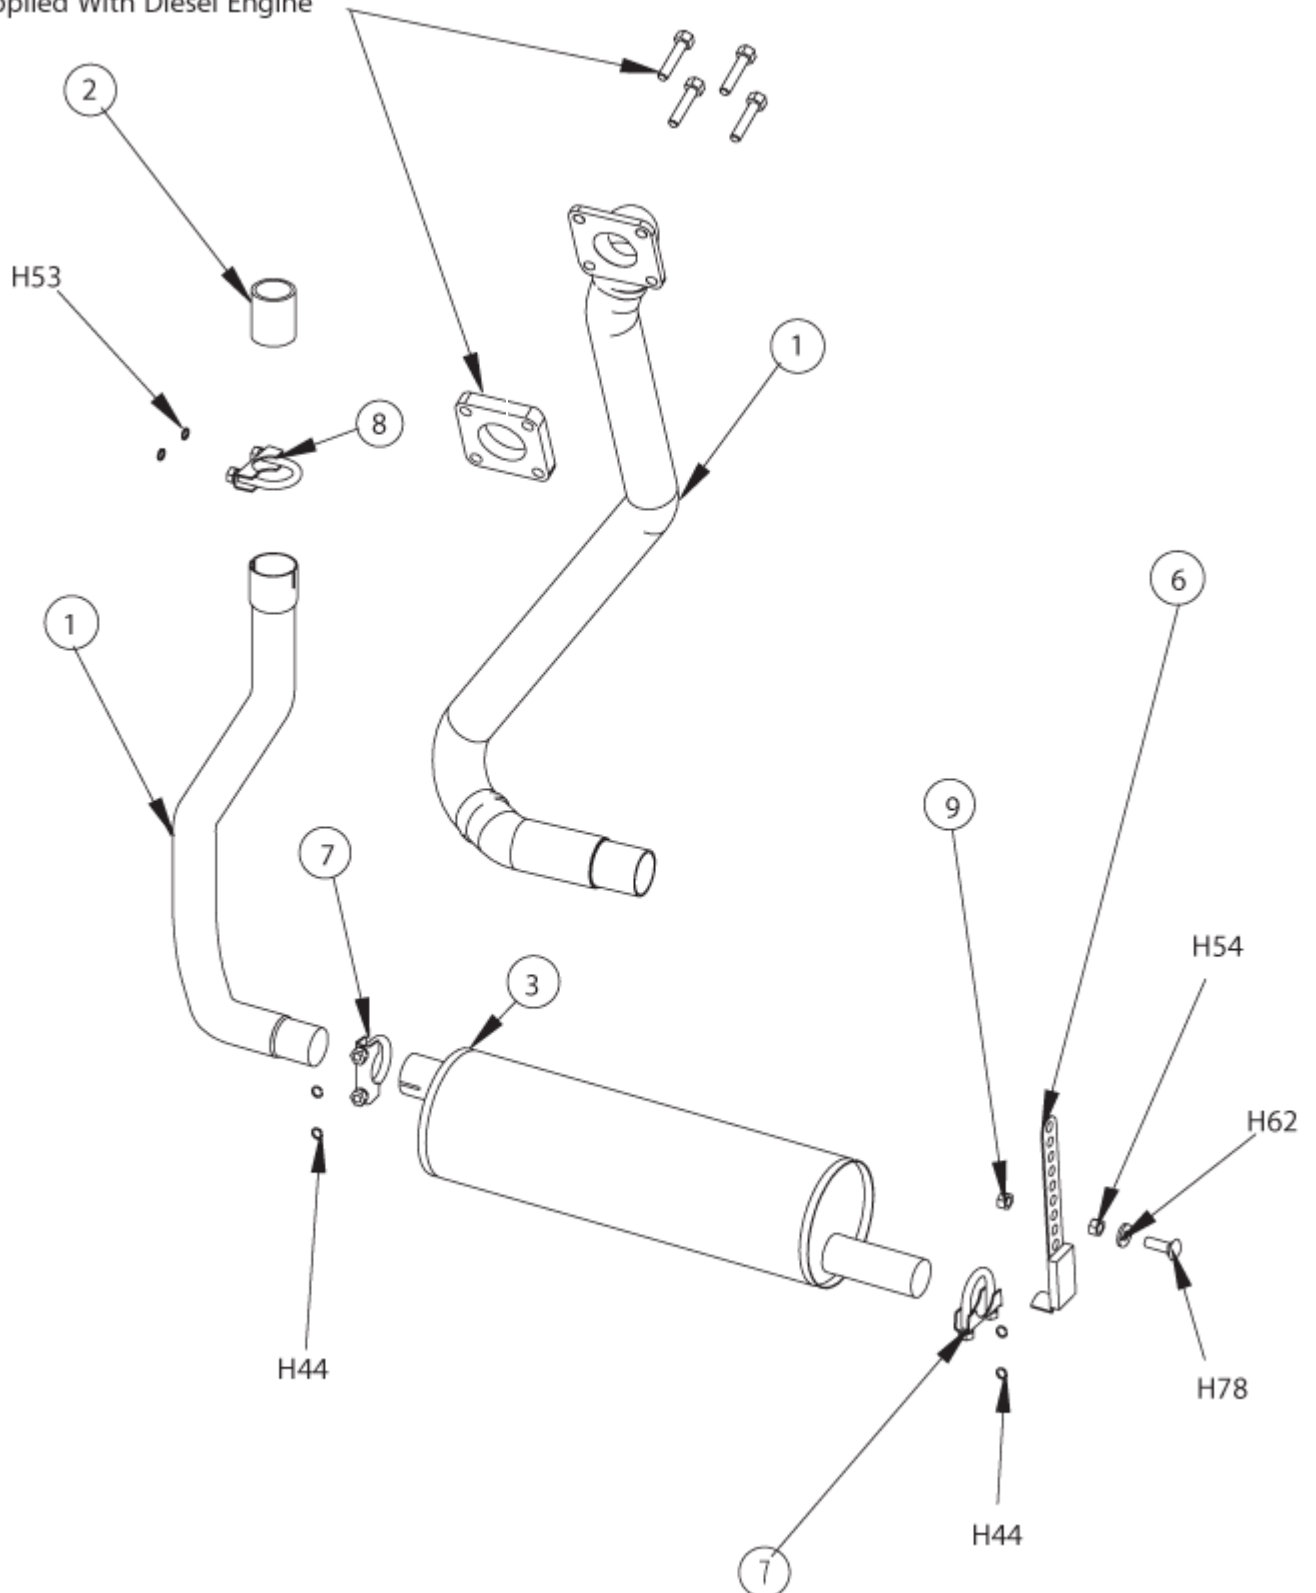

Muffler

MPV 60 from Serial No. 480490

25-01-2013

ET-Liste-Nr.
MPV60S48049051

65

Supplied With Diesel Engine

Muffler

MPV 60 from Serial No. 480490

25-01-2013

ET-Liste-Nr.
MPV60S480490b1

66

Pos	Artikelnr.	Me	Beschreibung
1	8-56-04045	1	EXHAUST PIPE
1	8-56-04053	1	Abgasrohr Perkins Diesel DIESEL ONLY
2	8-56-05079	1	FITTING PIPE NIPPLE 1.25 X 2 GAS ONLY
3	7-49-00031	1	Schalldämpfer
6	7-31-07017	1	Aufhängung, Schalldämpfer
7	2-00-04040	2	Klammer, Schalldämpfer
8	2-00-05149	1	CLAMP MUFFLER GAS ONLY
9	2-95-04182	1	Anschlagmutter .375-16 kadmiert
H44	2-00-00530	4	Sicherungsscheibe Spiralfeder
H53	2-00-02310	2	Sicherungsring GAS ONLY
H54	2-00-02360	1	Sechskantmutter
H62	2-00-00405	1	Scheibe
H78	2-00-05187	1	Bolzen CARR.38 16 X 1.25 GR 5 ZN

H= HARDWARE USED

Ersatzteile auf www.gluesing.net