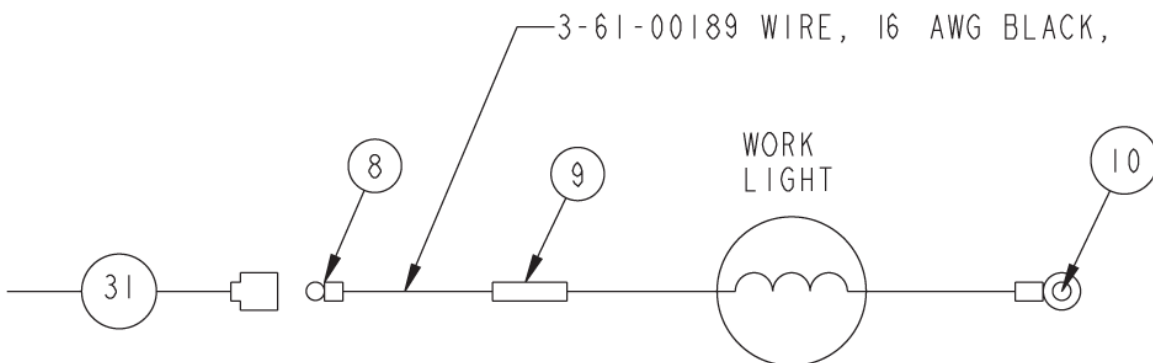

Rear Work Light, Option No. 0880-595

MPV 60 from Serial No. 480490

25-01-2013

ET-Liste-Nr.
MPV60S480490111

113

Rear Work Light, Option No. 0880-595

MPV 60 from Serial No. 480490

25-01-2013

ET-Liste-Nr.
MPV60S480490111

114

Pos	Artikelnr.	Me	Beschreibung
1	8-40-05049	1	LIGHT
2	2-00-00491	2	GROMMET RUB .75 .375
3	8-82-00072	1	CARLING SPST SWITCH
4	8-41-03004	1	LENS WORK LIGHT
5	8-20-06037	1	DUCT WIRE
6	2-00-02303	1	LK WASH INT TOOTH ZINC PL
7	3-61-02014	1	.695 OD X .50 ID BLACK LOOM
8	2-00-04578	1	Anschlussklemme - Rund- stecker
9	2-00-01128	1	CONN BUTT SPLICE INSULATED
10	2-00-04282	1	RING TERMINAL INSULATED