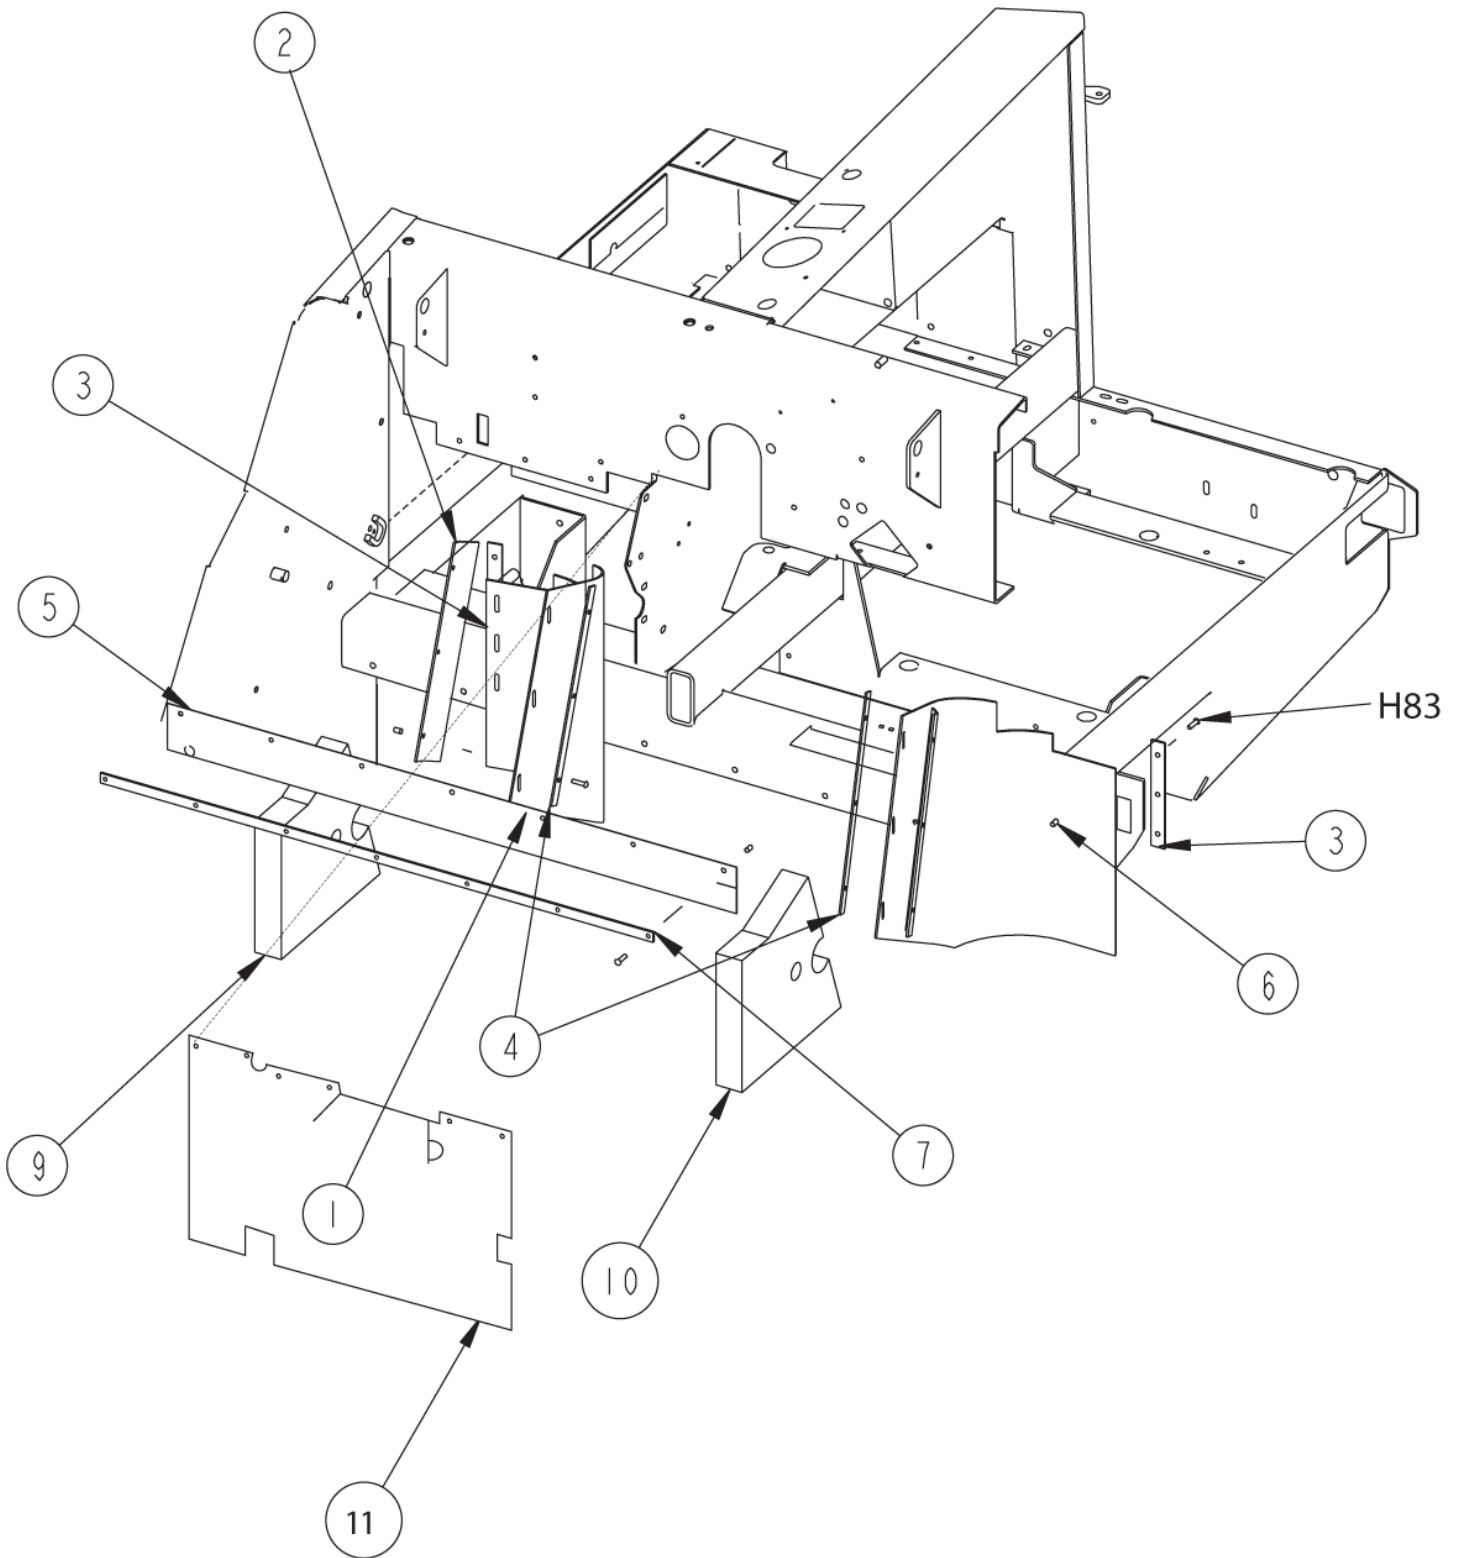

H= HARDWARE USED

Ersatzteile auf www.gluesing.net

Flaps (Wheel Well)

MPV 60 from Serial No. 480490

25-01-2013

ET-Liste-Nr.
MPV60S48049043

53

Flaps (Wheel Well)