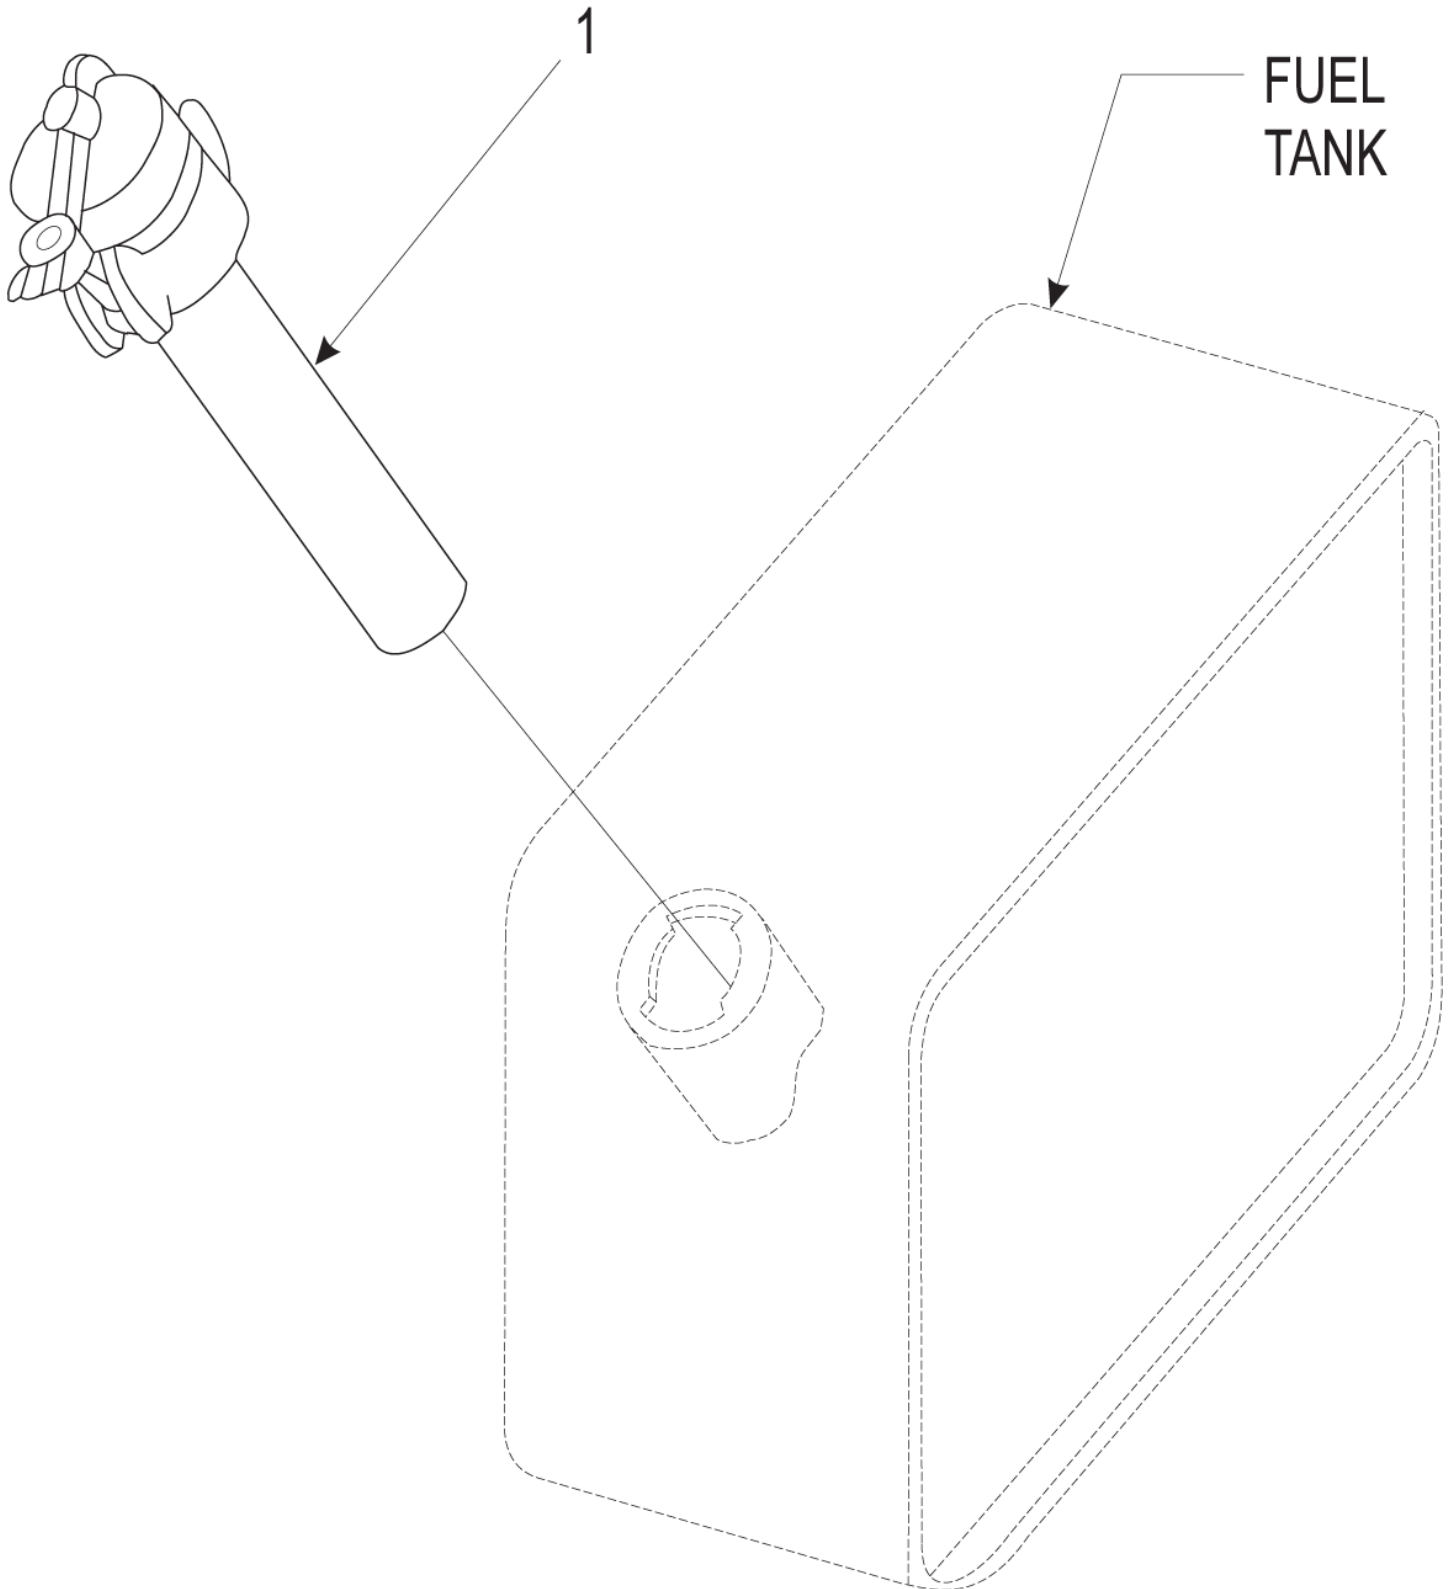

LP Regulator and Carburetor, Option No. 0880-70

MPV 60 from Serial No. 480490

25-01-2013

ET-Liste-Nr.
MPV60S480490145

154

Pos	Artikelnr.	Me	Beschreibung	
1	2-60-02292	1	HOSE TANK/FUELOCK2160 411LP/SE	NOTE 1
3	7-11-04036	1	KIT LOW LP FUEL SWITCH	
5	2-60-02293	1	Regulator	NOTE 1
10	2-60-02294	1	VACUUM FUELLOCK USE 0769-017	NOTE 1
14	2-00-03407	5	CLAMP WITTECK 10P	NOTE 1
16	2-00-00207	2	Sechskantschraube .313-18 X 1.25	
17	2-00-00409	2	980651-4	
18	2-00-00644	2	Fiber-Einpressmutter	

NOTE 1: Items contained in 8-11-04029 LP Kit (MPV 60 Ford 411/413)

Ersatzteile auf www.gluesing.net

Prototectoseal Gas Cap, Option

MPV 60 from Serial No. 480490

25-01-2013

ET-Liste-Nr.
MPV60S480490146

155