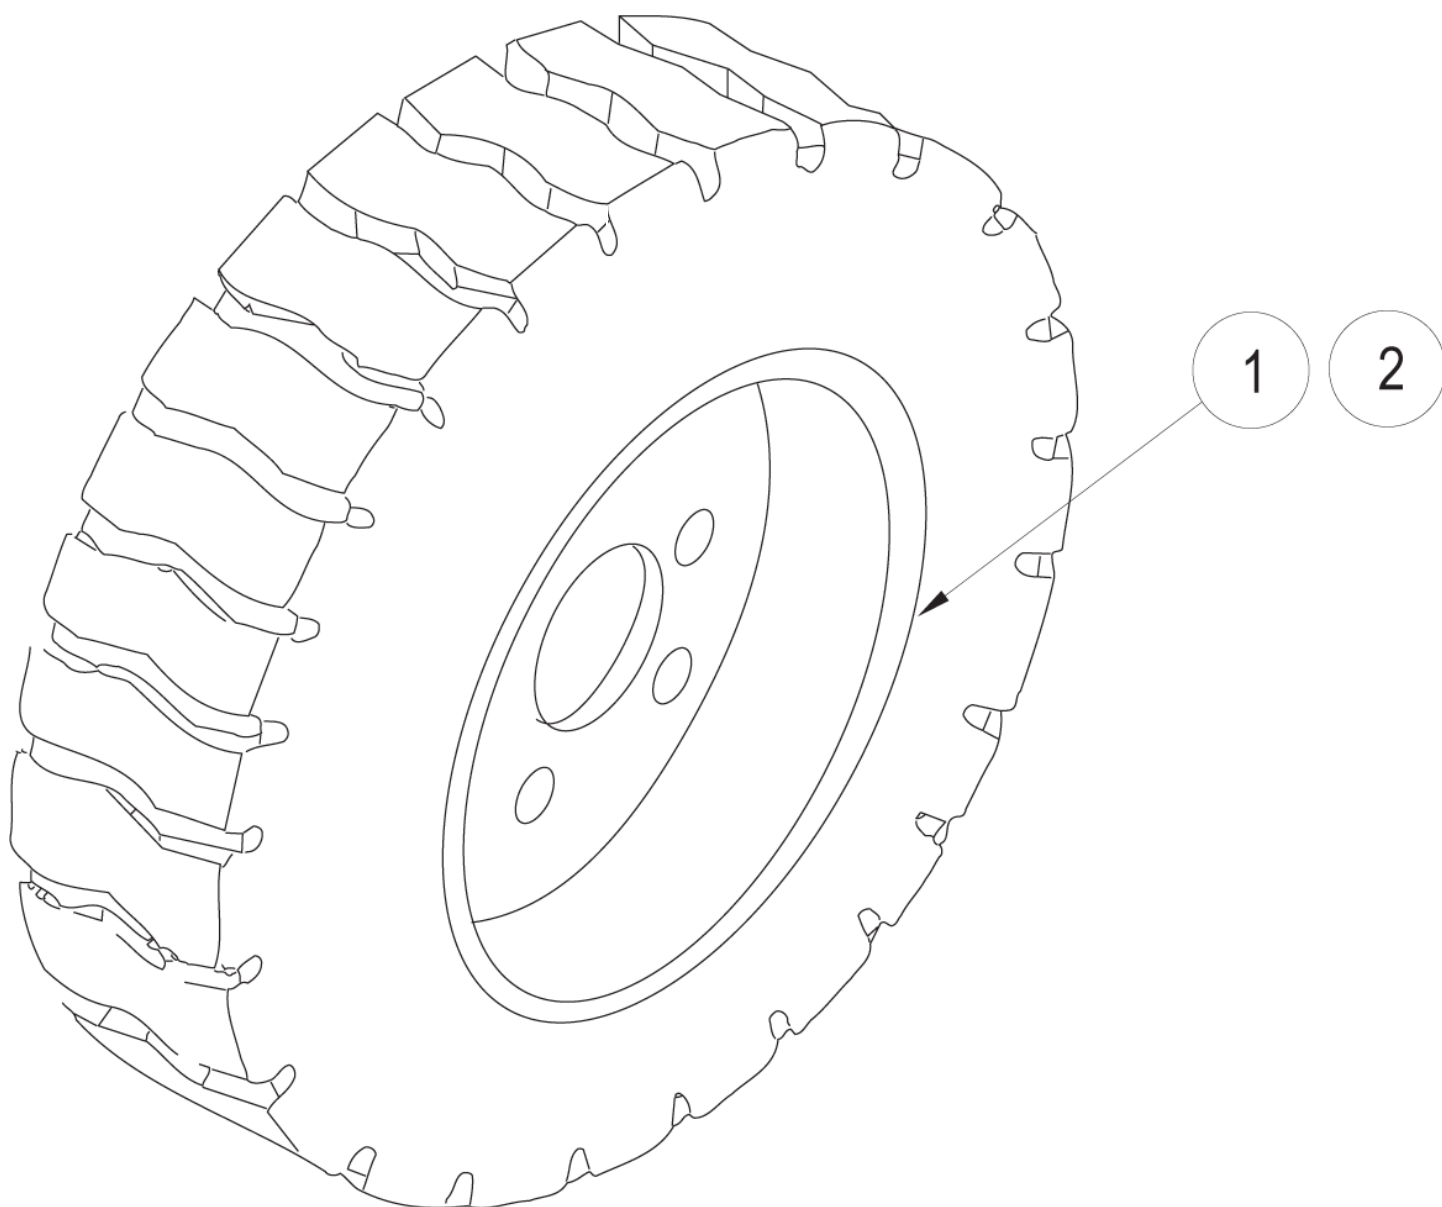

Front Solid Cushion Tire, Option No. 0880-610-

MPV 60 from Serial No. 480490

25-01-2013

ET-Liste-Nr.
MPV60S480490152

167

Front Solid Cushion Tire, Option No. 0880-610.

MPV 60 from Serial No. 480490

25-01-2013

ET-Liste-Nr.
MPV60S48049015Z

168

Pos	Artikelnr.	Me	Beschreibung
1	8-89-08071	2	Rad, kpl., vorn
2	8-85-06018	1	TIRE SOFTSHOE 5 X 8 X 3 REF.