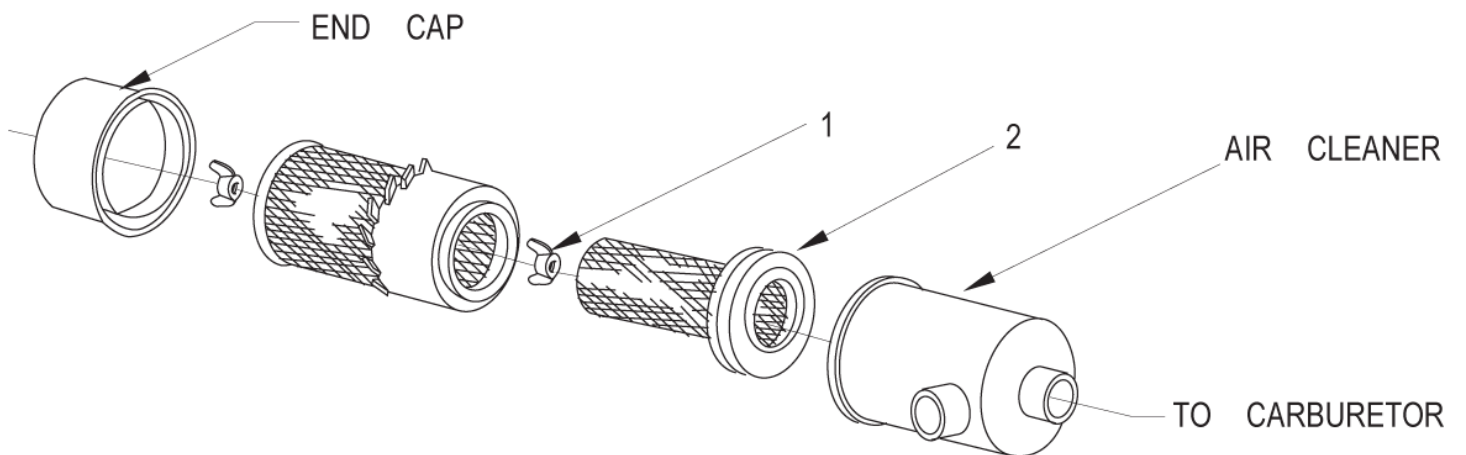

Heavy Duty Air Cleaner, Option No. 0880-369

MPV 60 from Serial No. 480490

25-01-2013

ET-Liste-Nr.
MPV60S480490129

137

Heavy Duty Air Cleaner, Option No. 0880-369

MPV 60 from Serial No. 480490

25-01-2013

ET-Liste-Nr.
MPV60S480490129

138

Pos	Artikelnr.	Me	Beschreibung
1	8-23-03064	1	Flügelmutter, kpl.
2	8-24-04111	1	Sicherheitsfilterelement, innen