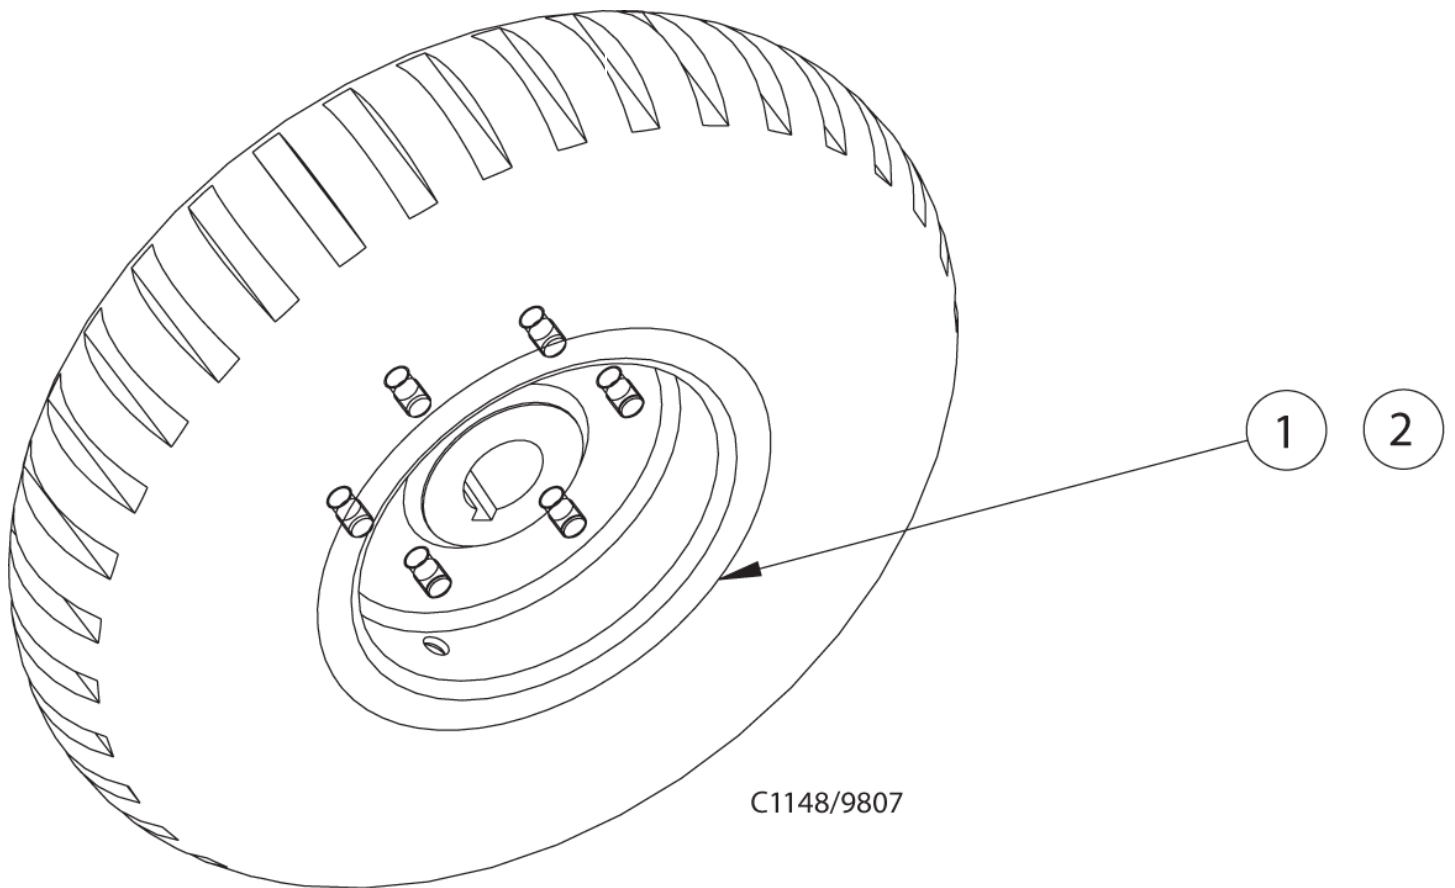

Rear Solid Cushion Tire, Option No. 0880-610

MPV 60 from Serial No. 480490

25-01-2013

ET-Liste-Nr.
MPV60S480490153

169

Rear Solid Cushion Tire, Option No. 0880-610

MPV 60 from Serial No. 480490

25-01-2013

ET-Liste-Nr.
MPV60S480490153

170

Pos	Artikelnr.	Me	Beschreibung
1	8-89-08070	1	Rad, kpl., hinten
2	8-85-06018	1	TIRE SOFTSHOE 5 X 8 X 3 REF.