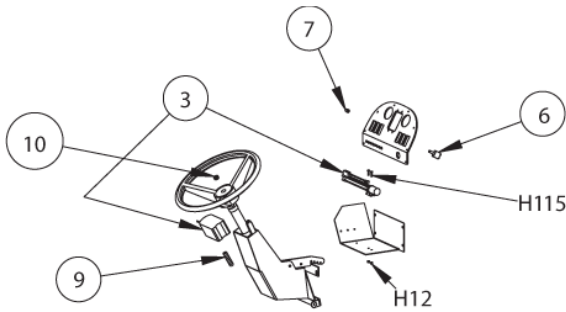

171

NOTE: SECURE WIRES TO COLUMN WITH TY-RAPS AS REQUIRED

NOTE: POSITION LIGHT BRKTS AT SIDE EDGES OF HOPPER AND AGAINST BUMPER TO LOCATE HOLES 1.00" IN FROM FRONT EDGE OF BUMPER DRILL (4) Ø .390 HOLES THRU