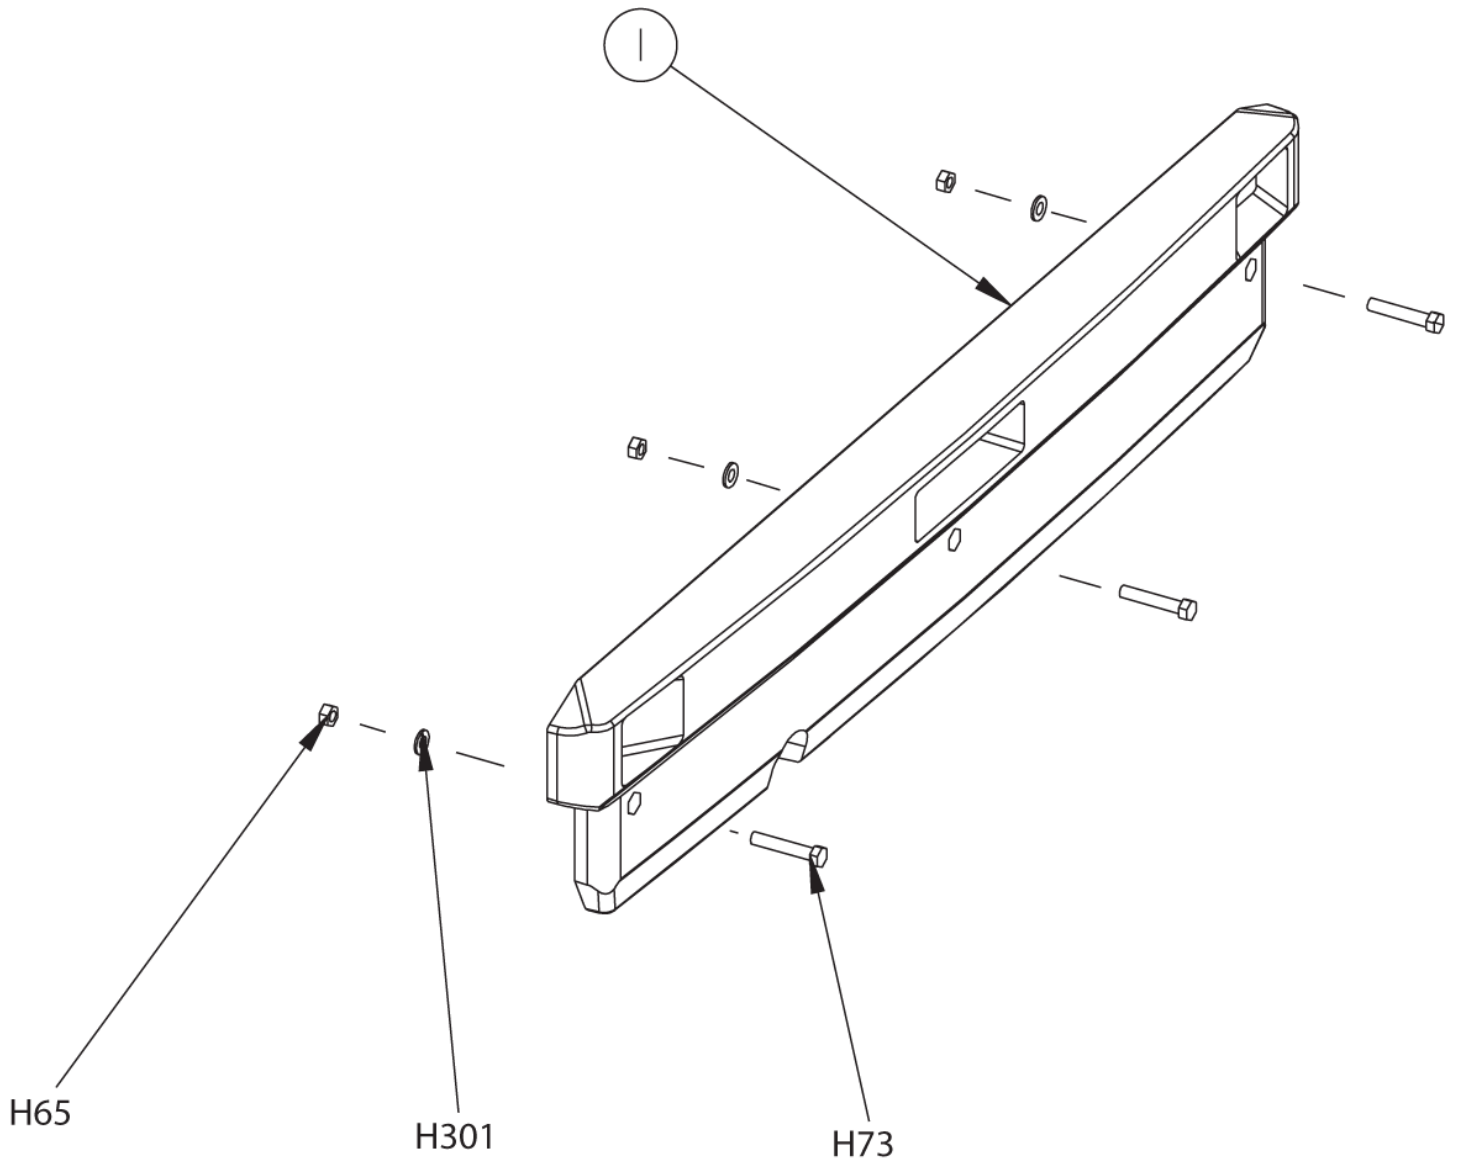

Rear Bumper

MPV 60 from Serial No. 480490

25-01-2013

ET-Liste-Nr.
MPV60S48049053

69

C1118/9812