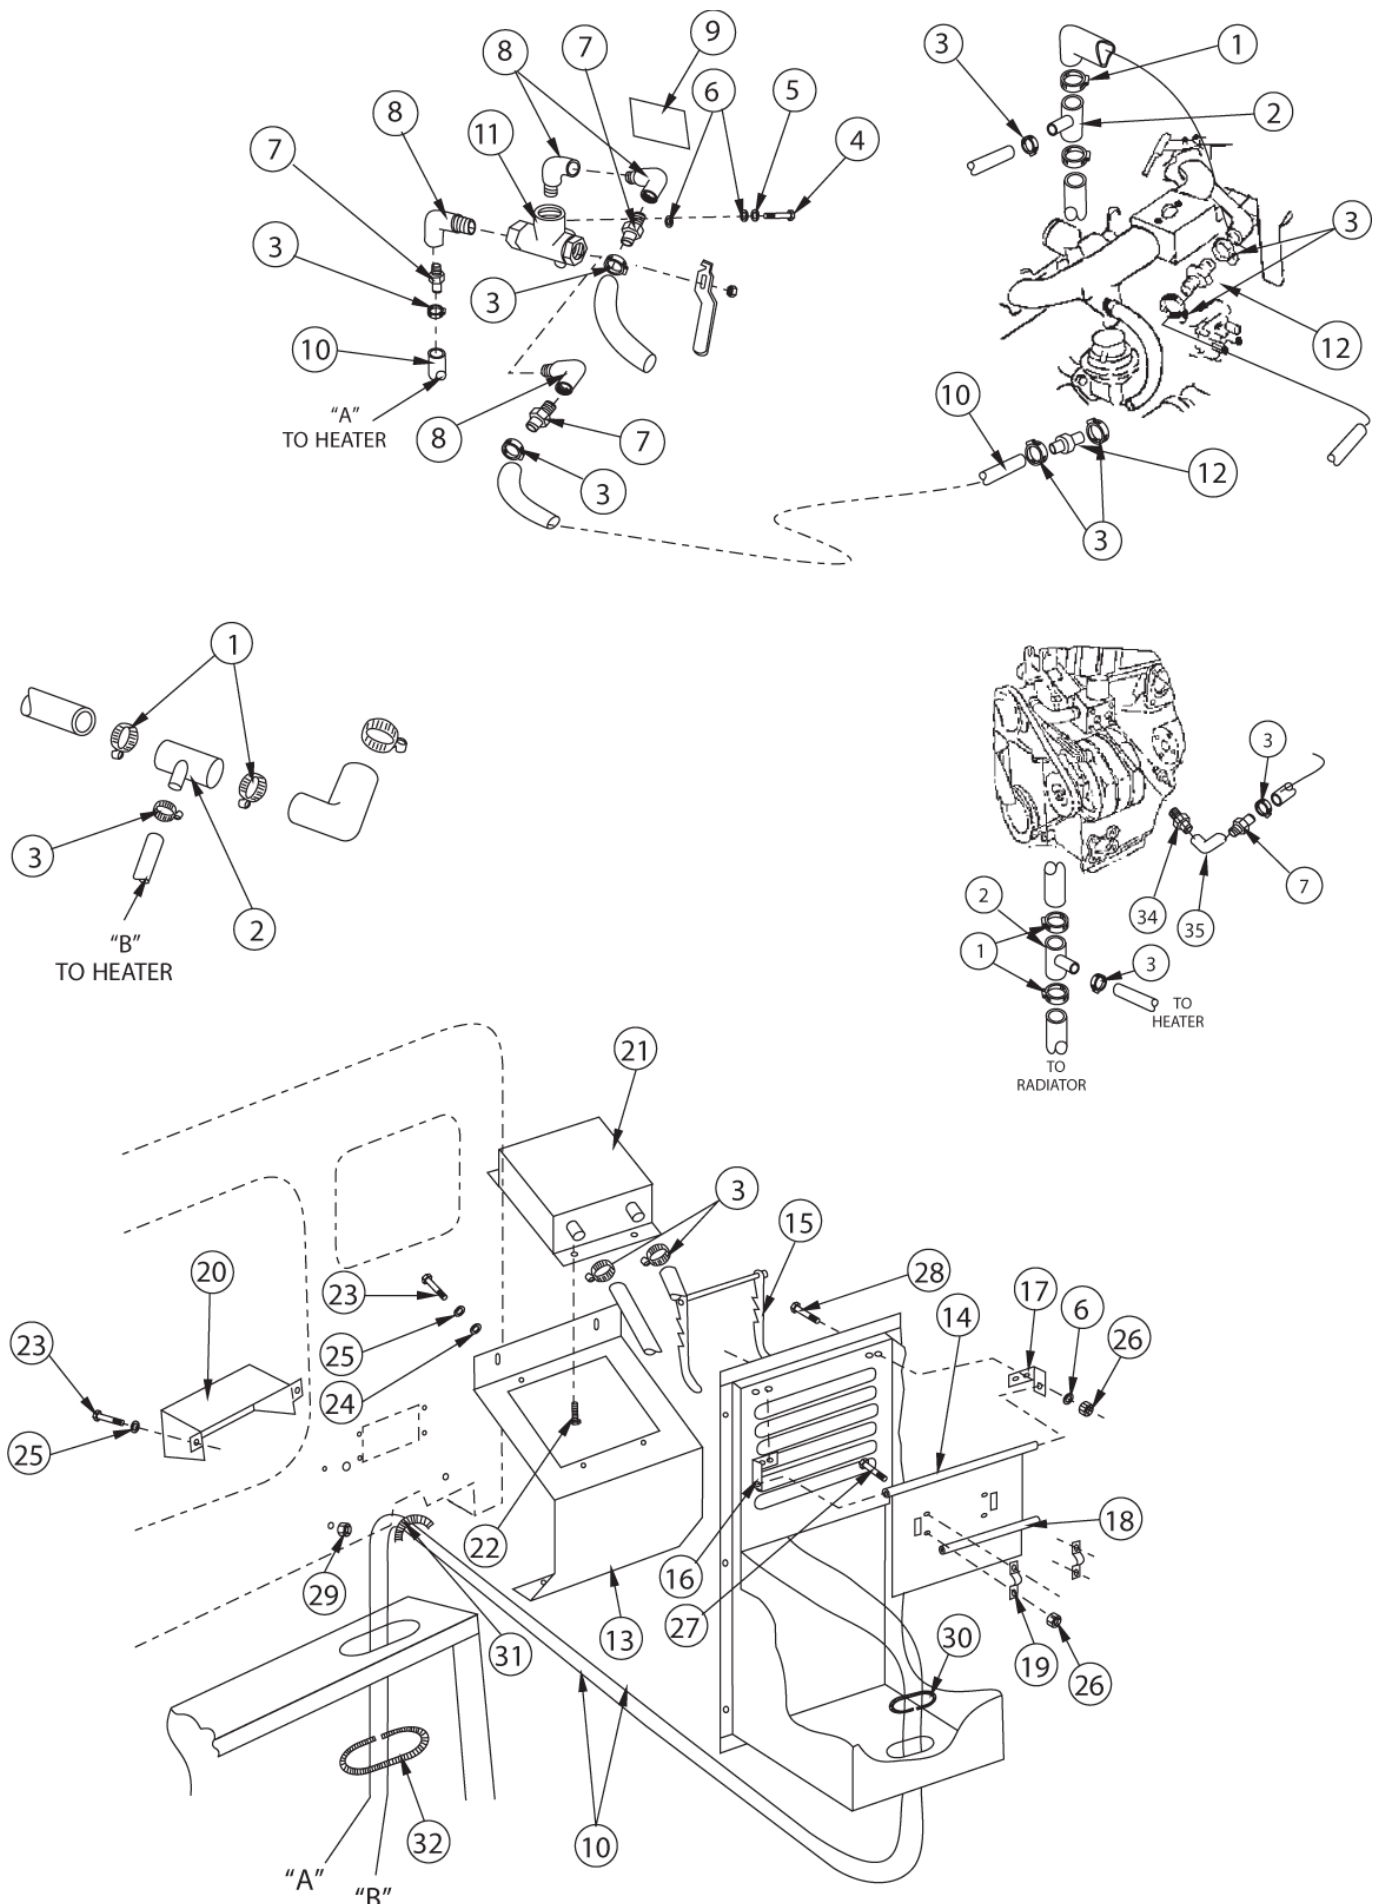

Cab Heater, Option No. 0880-603-1

MPV 60 from Serial No. 480490

25-01-2013

ET-Liste-Nr.
MPV60S480490121

125

Ersatzteile auf www.gluesing.net

Cab Heater, Option No. 0880-603-1

MPV 60 from Serial No. 480490

25-01-2013

ET-Liste-Nr.
MPV60S480490121

126

Pos	Artikelnr.	Me	Beschreibung	
1	2-00-03404	2	Klammer	
2	8-03-00055	1	ADAPTER RAD. HOSE TO HEATER	
3	2-00-03407	10	CLAMP WITTECK 10P	USED ON GAS MACHINES ONLY
3	2-00-03407	6	CLAMP WITTECK 10P	USED ON DIESEL and GAS MACHINES ONLY
4	2-00-03059	2	SCW PH.THM 10 24 X .38 ZN	
5	2-00-00519	2	Sicherungsscheibe	
6	2-00-00426	8	U-Scheibe	
7	7-25-02040	3	HOSE FITTING	
8	2-00-04328	4	ELBOW STREET 90 DEG .50NPT	USED ON GAS MACHINES ONLY
8	2-00-04328	3	ELBOW STREET 90 DEG .50NPT	USED ON DIESEL and GAS MACHINES ONLY
9	8-18-00331	1	DECAL HEATER VALVE	
10	3-71-00125	1	5/8 ID BLCK HEATR HOSE SAE20R3	25/E - USED ON GAS MACHINES ONLY
10	3-71-00125	1	5/8 ID BLCK HEATR HOSE SAE20R3	20/E - USED ON DIESEL MACHINES ONLY
11	8-88-00043	1	HEATER VALVE	
12	2-00-05318	2	FITTING BARBED UNION 5/8 HOSE	USED ON GAS MACHINES ONLY
13	8-08-00893	1	BRACKET HEATER	
14	8-33-05141	1	BLOWER HOUSING DOOR WELDMENT	
15	8-33-05142	1	HANDLE BLOWER HOUSING	
16	8-32-00052	1	HINGE RH	
17	8-32-00053	1	HINGE LH	
18	8-55-08135	1	CAB HEATER PIVOT PIN	
19	8-13-07094	2	CONDUIT CLAMP	
20	8-16-07403	1	COVER	
21	8-62-01015	1	HEATER CORE	
22	2-00-01994	4	Schraube TF/RH#8-15x.75 Type A	
23	2-00-00220	6	6-kantschraube .25-20x6.3	
24	2-00-03702	4	Flachscheibe 625X281X.063 STL.ZN	
25	2-00-00518	6	Scheibe	
26	2-00-01246	8	Buchseneinsatz	
27	2-00-00006	4	SCREW FHM 10 24 X .63 ZN	
28	2-00-00049	4	Halbrundkopfschraube 10 24 X .50 ZN PL	
29	2-00-00641	2	Mutter 6kt- 1/4-20	
30	8-21-04015	1	MOULDING RUBBER	
31	8-21-04034	1	EDGING HYD HOSE	
32	8-21-04039	1	EDGING ENGINE COVER LP	
33	2-00-02474	1	Rohrstopfen, galvanisiert	USED ON DIESEL MACHINES ONLY
34	2-00-04638	1	Rohrstutzen	USED ON DIESEL MACHINES ONLY
35	2-00-04616	1	FITTING	USED ON DIESEL MACHINES ONLY