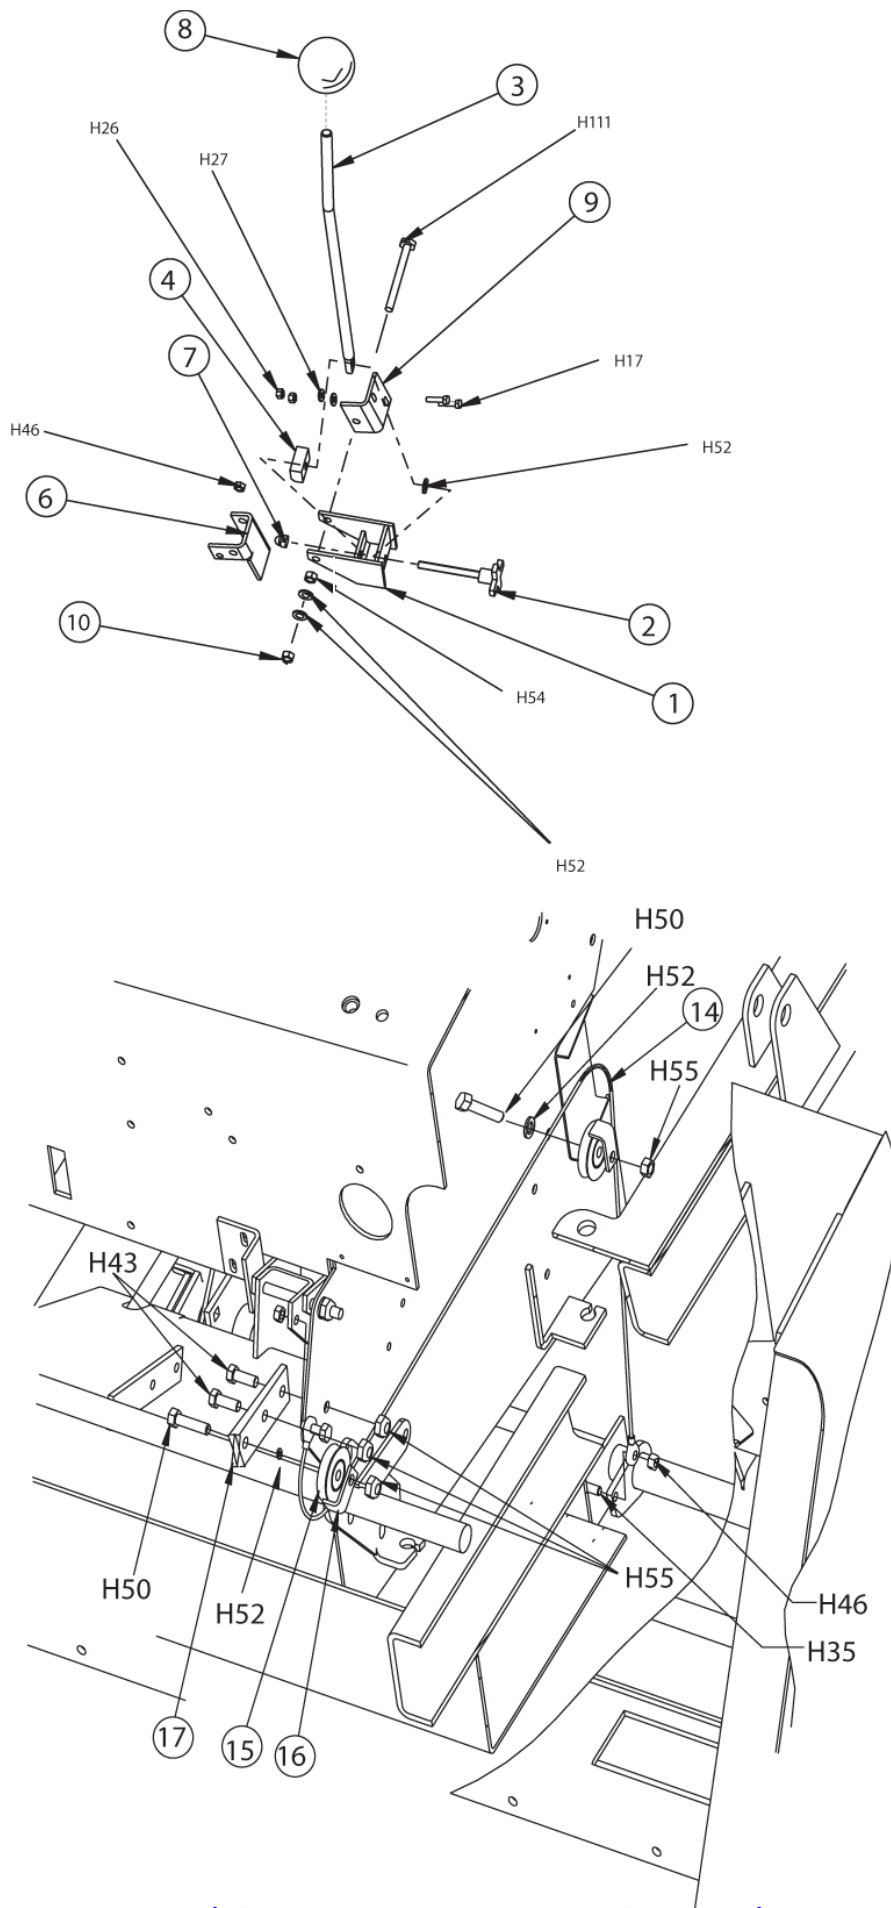

MPV 60 from Serial No. 480490

Main Broom Lever and Lift Cable	3
Main Broom Lift Frame	5
Main Broom Driver	7
Main Broom Idler	9
SEITENBESEN BAUGRUPPE	11
Side Broom Lever	13
Side Broom Lift System	15
Bremspedal	17
Hopper	19
SCHMUTZAUFNAHMEBEHÄLTER BAUGRUPPE	21
Abdeckung des Schmutzaufnahmebehälters	23
Dump Door	25
Filter Shaker	27
Front Wheel	29
Rear Wheel	31
Steering Column	33
Broom Door	35
Forward/Reverse Control	37
Adjustable Foot Pedal	39
Safety Arm	41
Oil Cooler	43
Lights and Horn electrical	45
Electrical assembly (Battery)	47
Reservoir	49
Vac Fan	51
Flaps (Wheel Well)	53
Broom Chamber Flaps and Seals	55
Control and Relief Valves	57
Hydraulic Filter	59
Instrument Panel	61
Instrument Housing	63
Muffler	65
Front Bumper	67
Rear Bumper	69
Radiator and Shroud (Diesel)	71
Radiator and Shroud (Gas)	73
Brennstofftank	75
Seat and Floor assembly	77
Engine Cover	79

Main Broom Lever and Lift Cable

MPV 60 from Serial No. 480490

25-01-2013

ET-Liste-Nr.
MPV60S48049003

3

Main Broom Lever and Lift Cable

MPV 60 from Serial No. 480490

25-01-2013