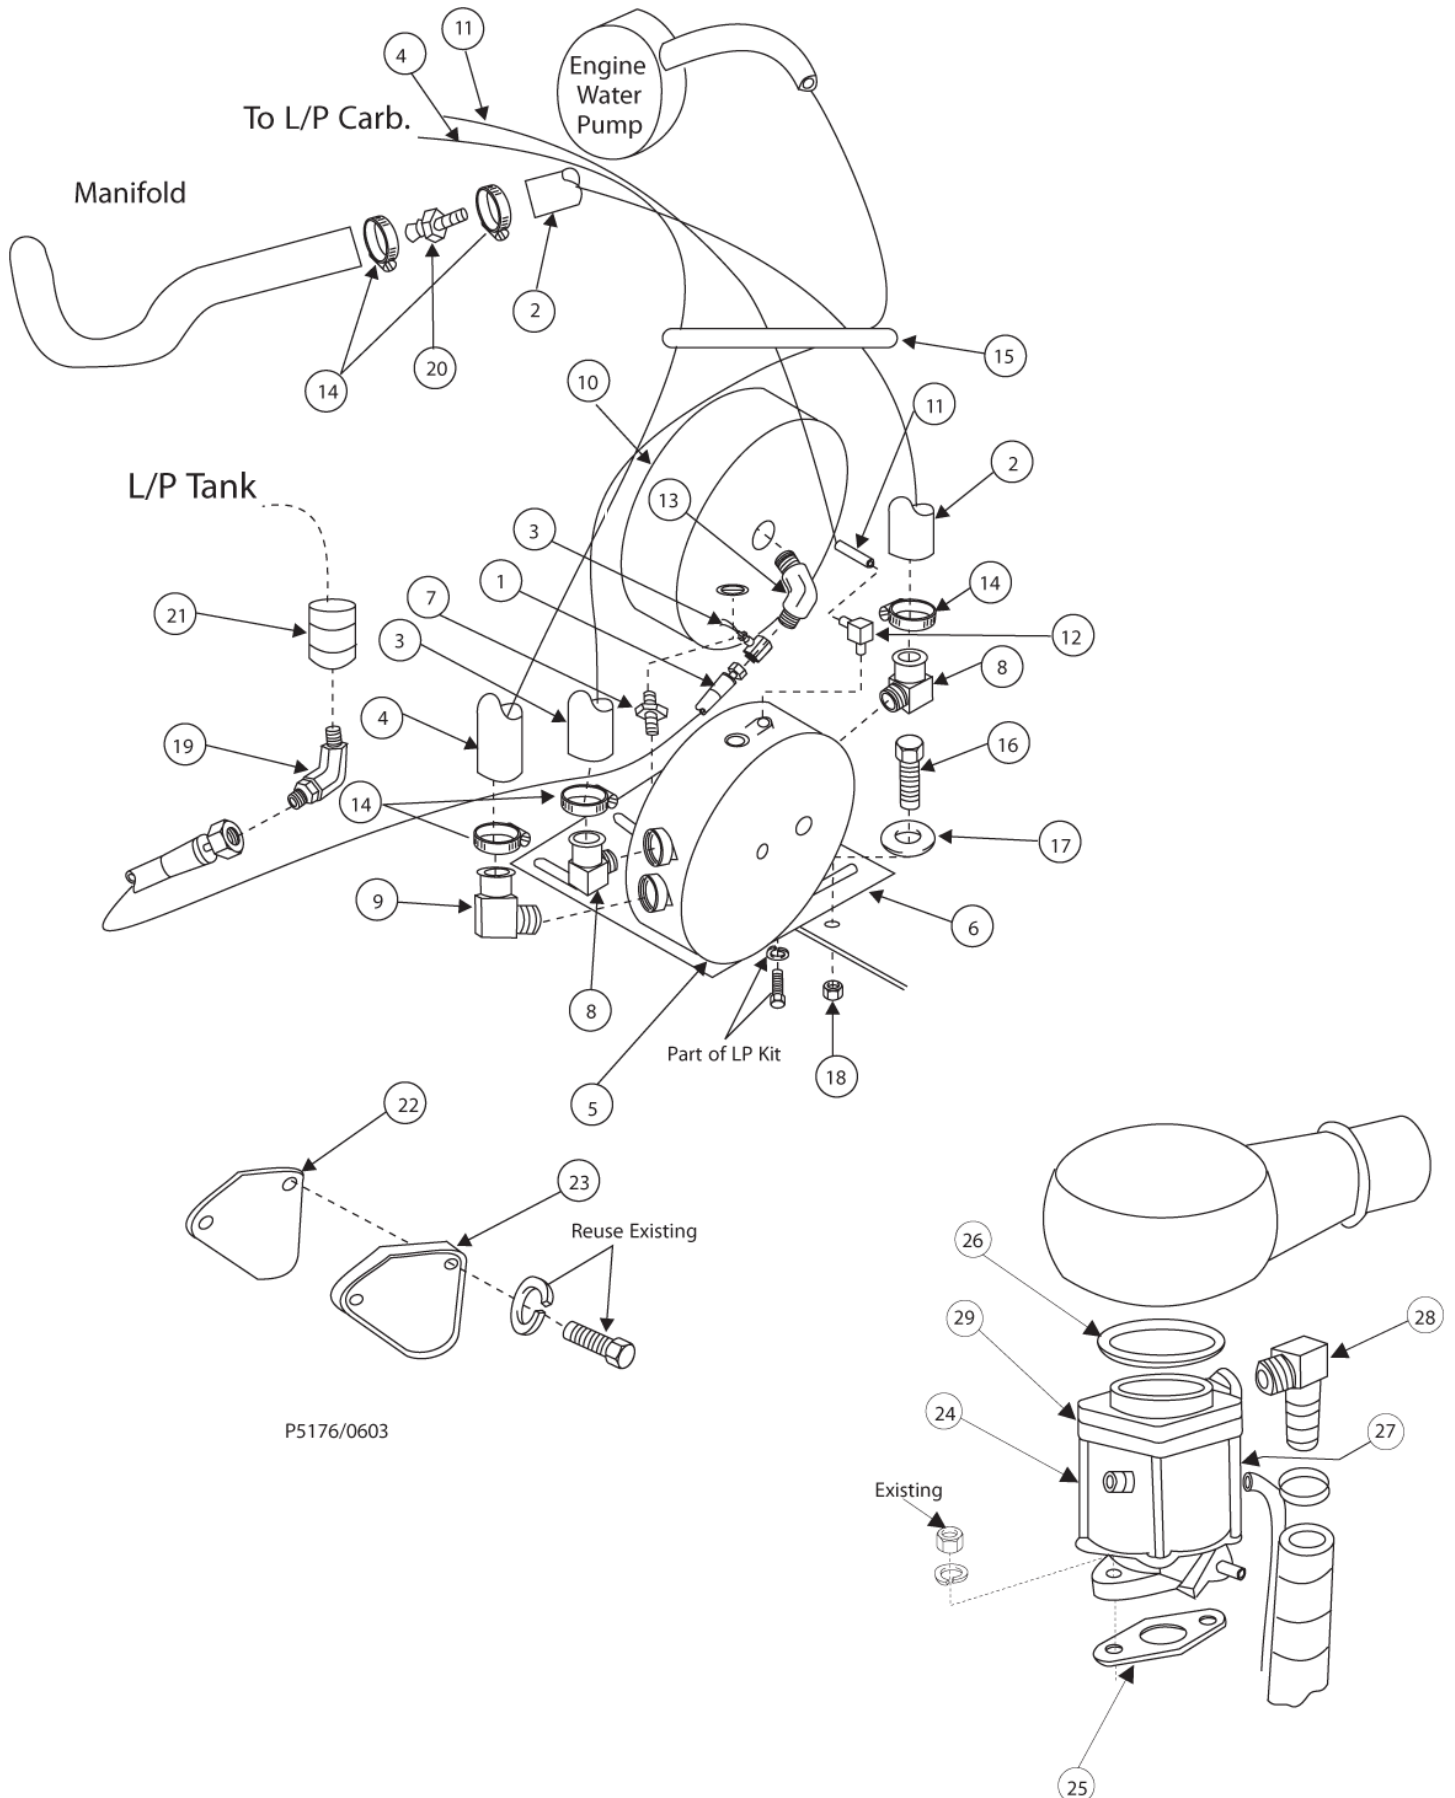

LP Regulator and Carburetor, Option No. 0880-70

MPV 60 from Serial No. 480490

25-01-2013

ET-Liste-Nr.
MPV60S480490145

153

P5176/0603

LP Regulator and Carburetor, Option No. 0880-70

MPV 60 from Serial No. 480490

25-01-2013

ET-Liste-Nr.
MPV60S480490145

154

Pos	Artikelnr.	Me	Beschreibung	
1	2-60-02292	1	HOSE TANK/FUELOCK2160 411LP/SE	NOTE 1
3	7-11-04036	1	KIT LOW LP FUEL SWITCH	
5	2-60-02293	1	Regulator	NOTE 1
10	2-60-02294	1	VACUUM FUELLOCK USE 0769-017	NOTE 1
14	2-00-03407	5	CLAMP WITTECK 10P	NOTE 1
16	2-00-00207	2	Sechskantschraube .313-18 X 1.25	
17	2-00-00409	2	980651-4	
18	2-00-00644	2	Fiber-Einpressmutter	

NOTE 1: Items contained in 8-11-04029 LP Kit (MPV 60 Ford 411/413)

Ersatzteile auf www.gluesing.net