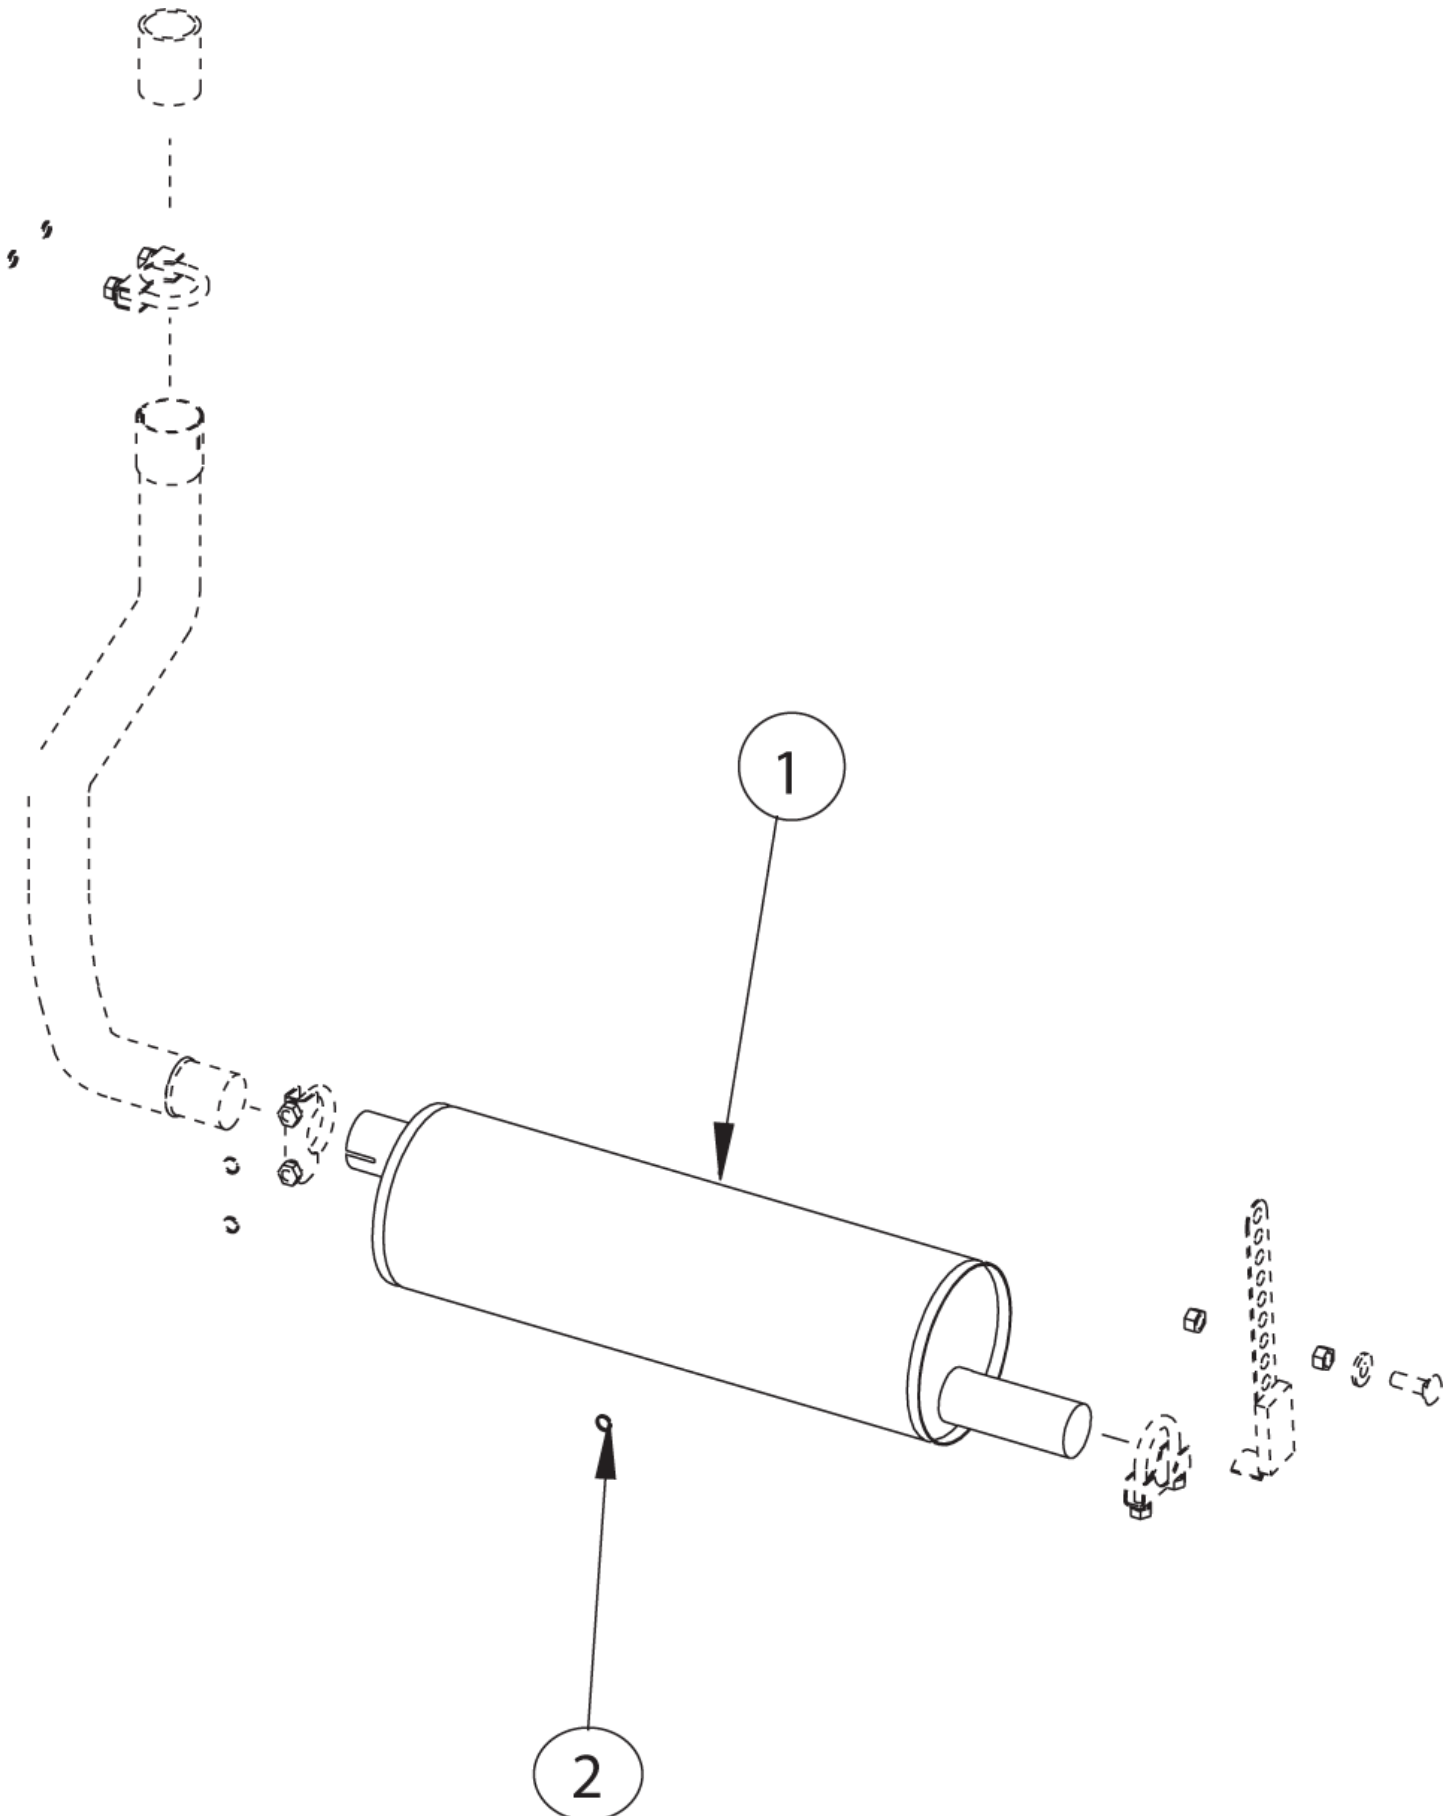

Purified Muffler, Option No. 0780-146

MPV 60 from Serial No. 480490

25-01-2013

ET-Liste-Nr.
MPV60S480490147

157

Purified Muffler, Option No. 0780-146

MPV 60 from Serial No. 480490

25-01-2013

ET-Liste-Nr.
MPV60S48049014/

158

Pos	Artikelnr.	Me	Beschreibung
1	7-49-00032	1	PURIFIER MUFFLER 7700 G LP/SE
2	2-00-02476	1	PLUG-PIPE-BLK .125