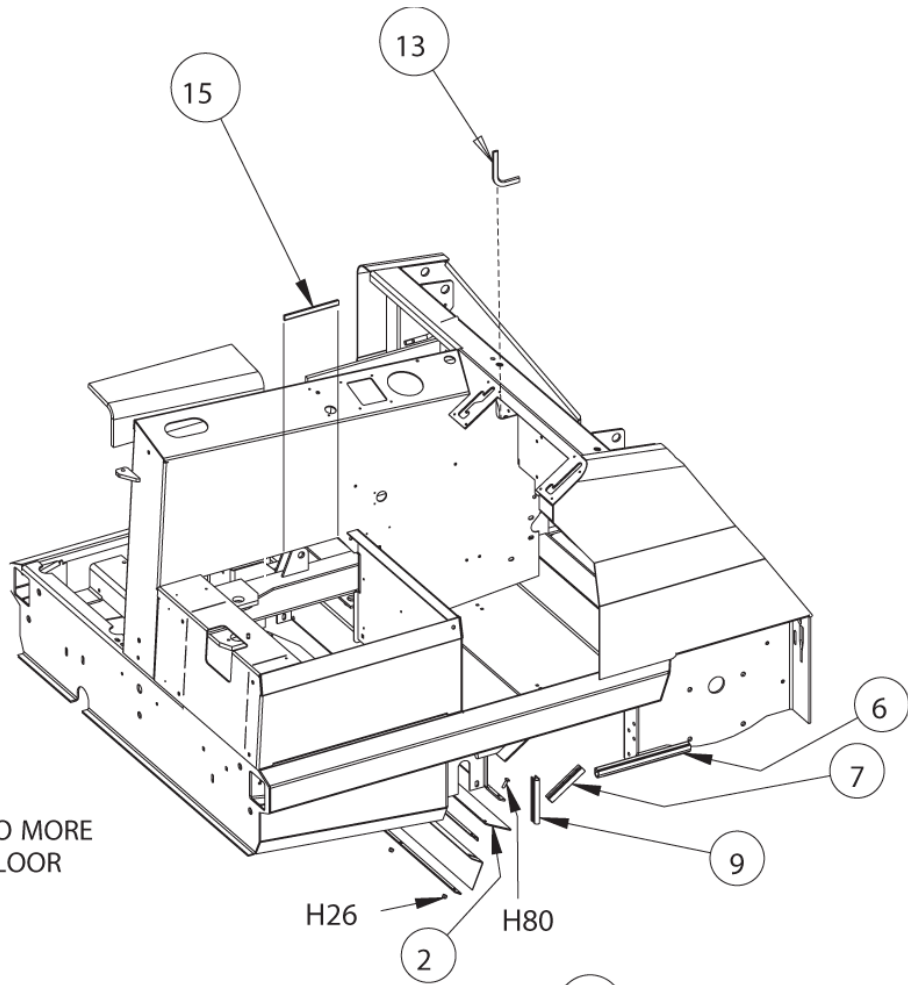

H= HARDWARE USED

Ersatzteile auf www.gluesing.net

Broom Chamber Flaps and Seals

MPV 60 from Serial No. 480490

25-01-2013

ET-Liste-Nr.
MPV60S48049045

55

ADJUST FLAP TO NO MORE THAN .125 FROM FLOOR